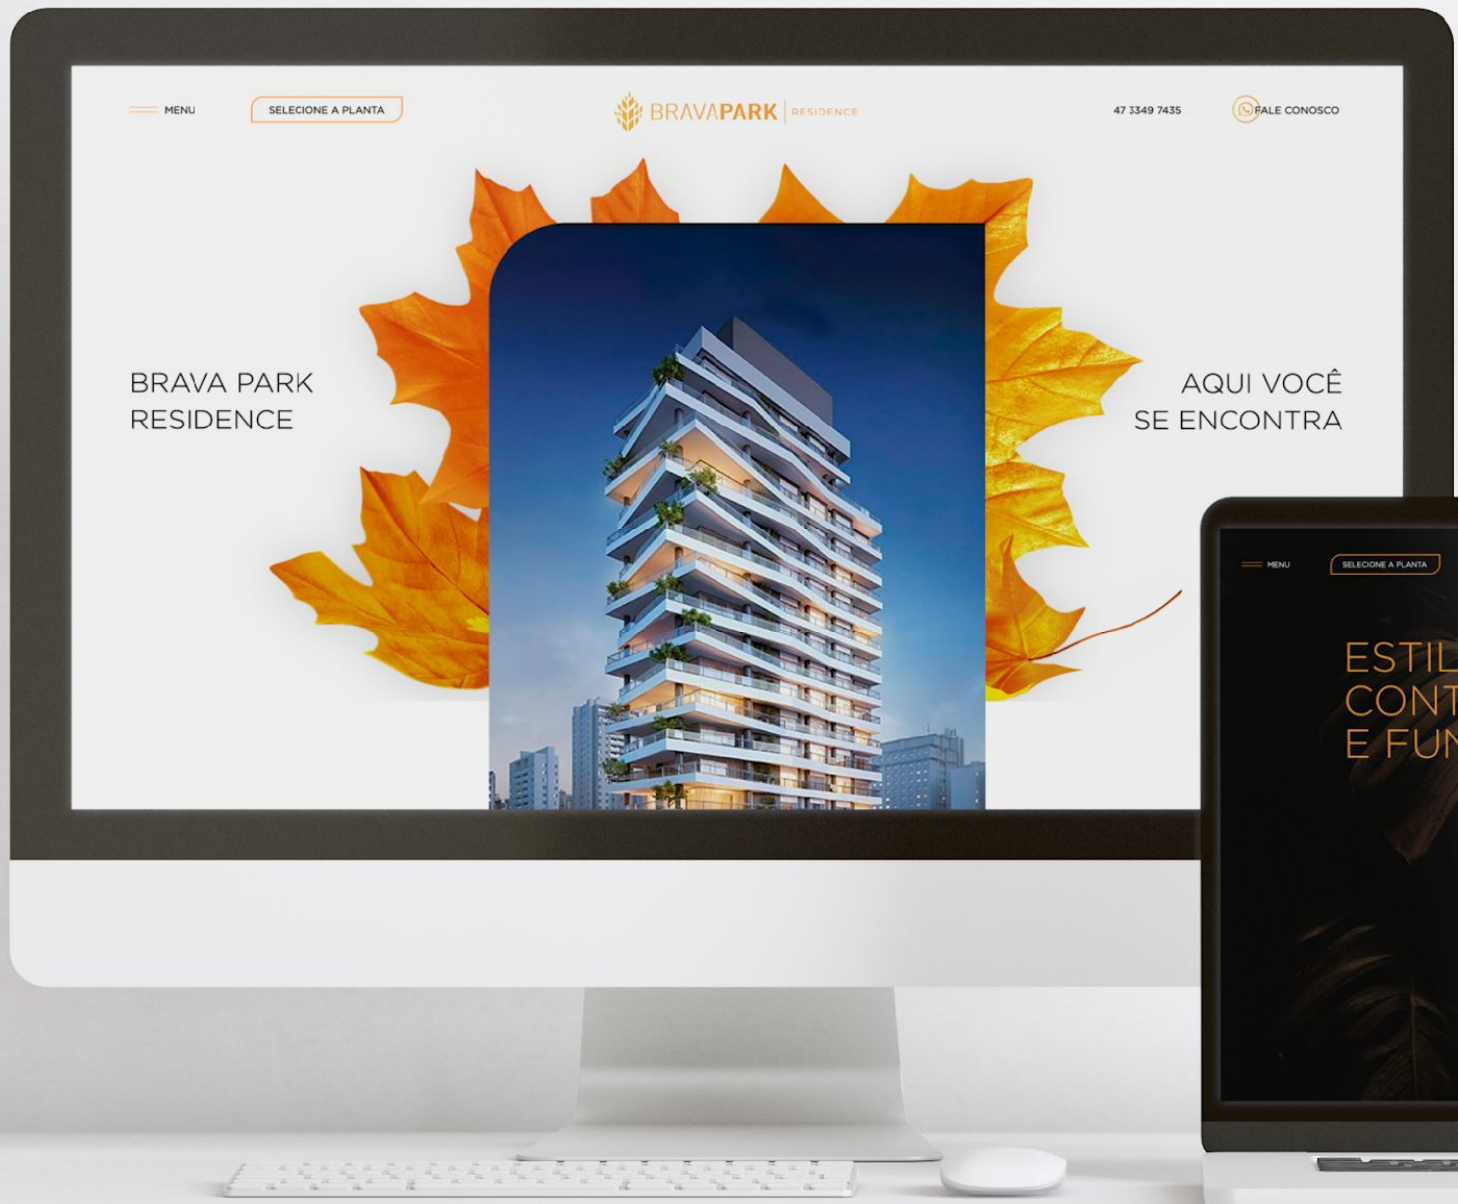

MENU

SELECIONE A PLANTA

BRAVAPARK RESIDENCE

47 3349 7435

FALE CONOSCO

BRAVA PARK
RESIDENCE

AQUI VOCÊ
SE ENCONTRA