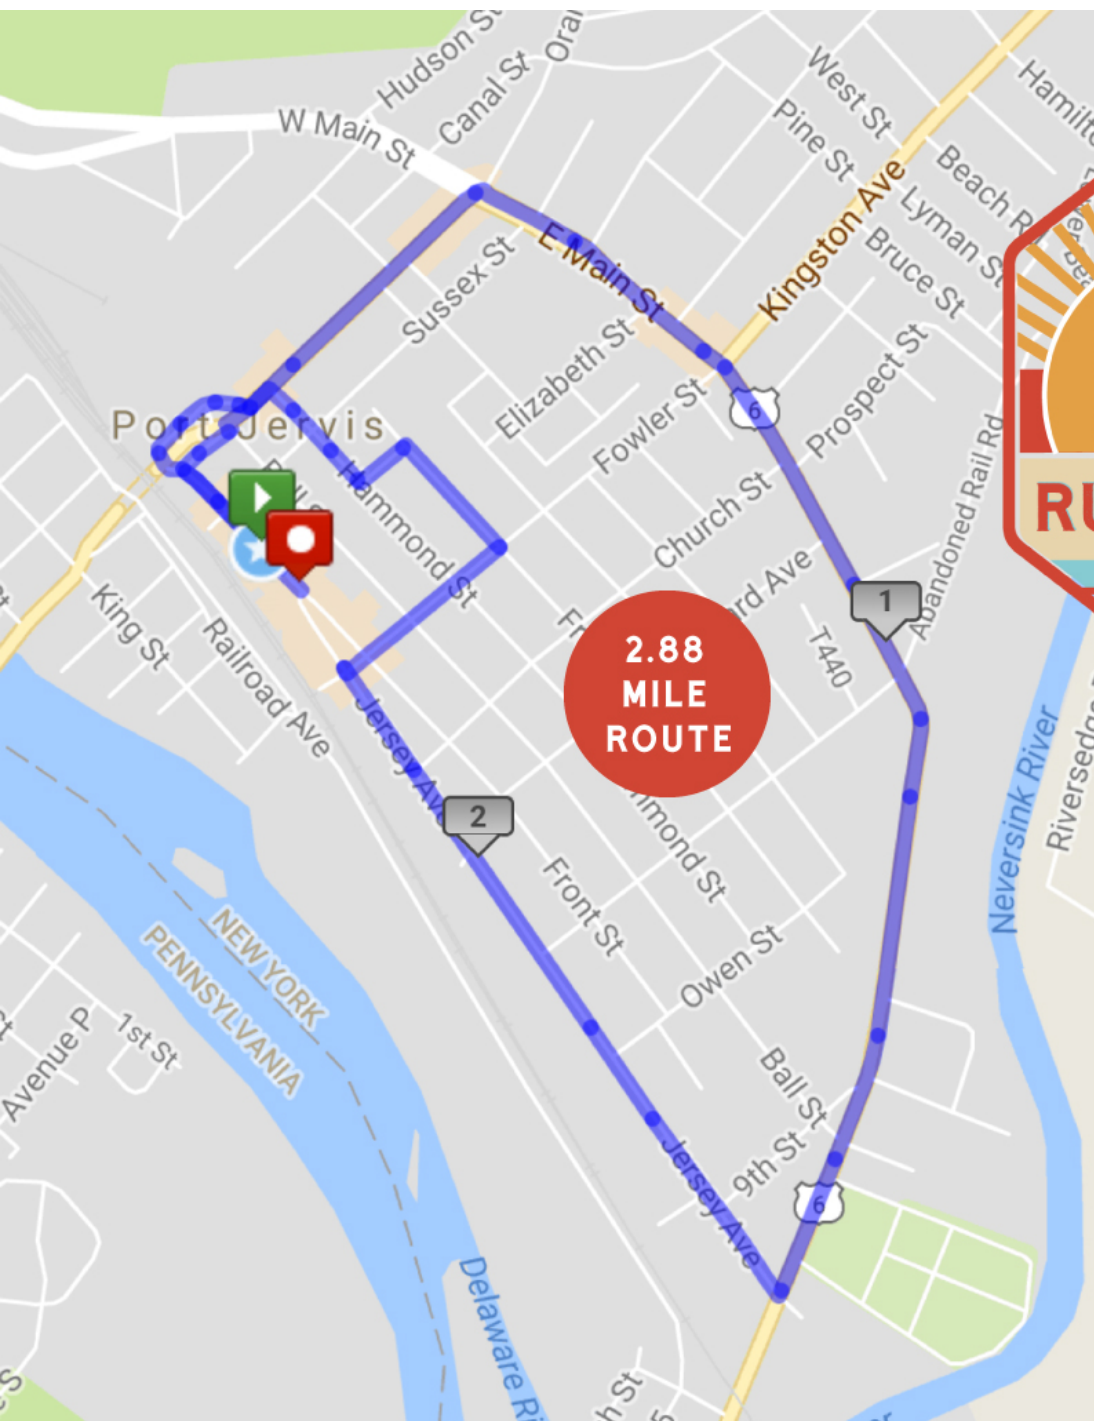

## RUN DETAILS

- RUN STARTS AT UPSTATE ROW  
35 FRONT STREET PORT JERVIS, NY
- ROUTE IS 2.88 MILES  
(RUNNERS CAN CHOOSE TO RUN AN EVEN  
3 MILES IF THEY WANT BY EXTENDING THEIR RUN DOWN  
FRONT STREET)
- SIDEWALKS THROUGHOUT ENTIRE  
ROUTE
- RUN ENDS AT FOX N HARE BREWERY
- RUN CLUB EVERY WEDNESDAY AT 5PM