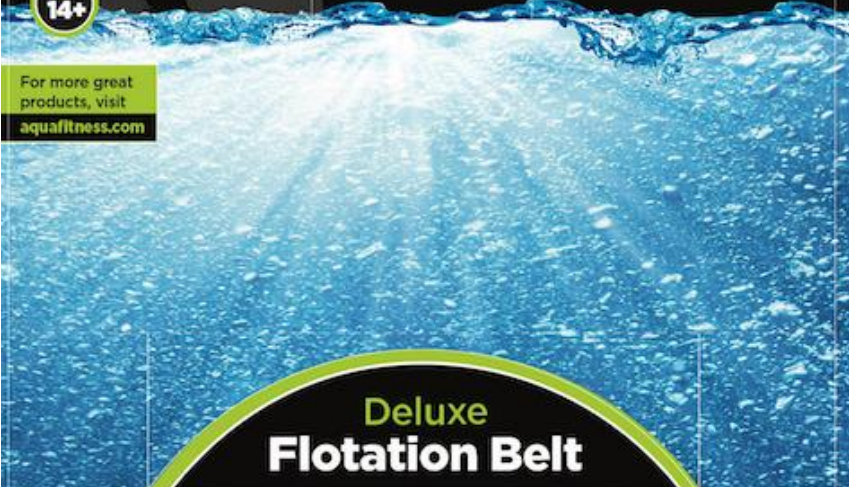

AGE
14+

For more great products, visit
aquafitness.com