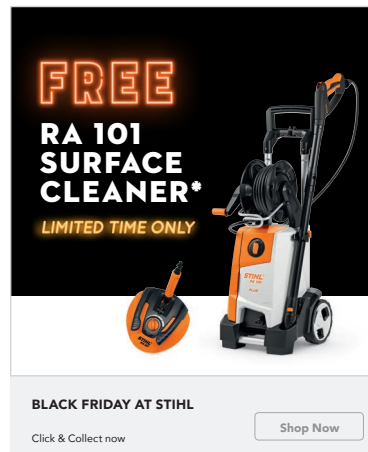

STIHL Black Friday / Cyber Monday | HBK

Social Carousel

Black Friday & Cyber Monday

Orange neon text on each slide to flicker on & off quickly once as a GIF.

End slide to change out "CYBER MONDAY DEALS" for cyber Monday assets.

MREC GIF

Black Friday & Cyber Monday

Orange neon text on each slide to flicker on & off quickly once as a GIF.

End slide to change out "CYBER MONDAY DEALS" for cyber Monday assets.

SOP Background & Slider