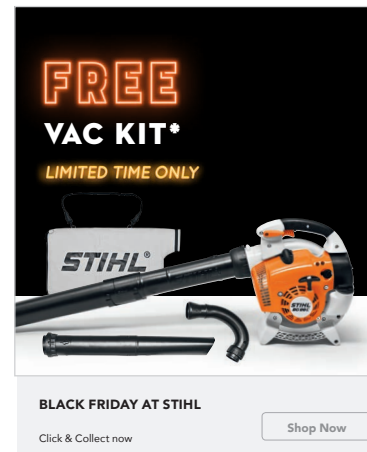

STIHL Black Friday / Cyber Monday | HBK

Social Carousel

Black Friday & Cyber Monday

Orange neon text on each slide to flicker on & off quickly once as a GIF.

End slide to change out "CYBER MONDAY DEALS" for cyber Monday assets.

MREC GIF

Black Friday & Cyber Monday

Orange neon text on each slide to flicker on & off quickly once as a GIF.

End slide to change out "CYBER MONDAY DEALS" for cyber Monday assets.

SOP Background & Slider

BLACK FRIDAY DEALS

SAVE \$30

HS 45 (45cm) **HEDGE TRIMMER***

LIMITED TIME ONLY

SAVE \$30 THIS BLACK FRIDAY!

Get the edge on those hedges with \$30 off our top selling hedge trimmer. Lightweight and compact with anti-vibration for a precision job in the garden.