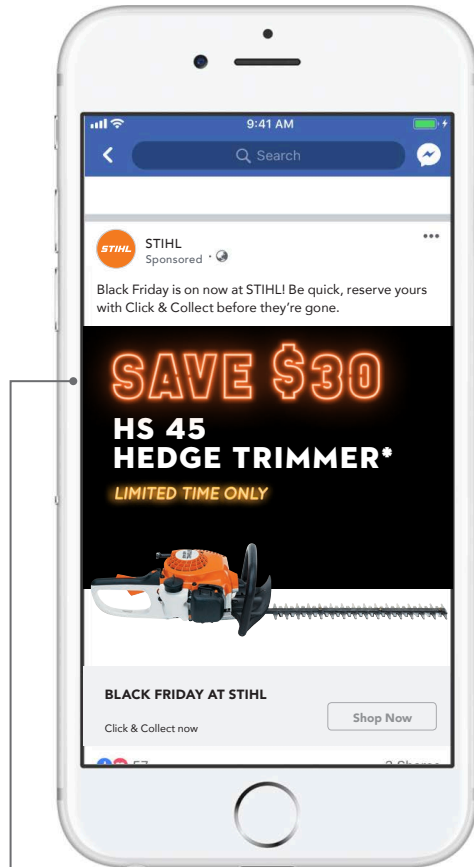

STIHL Black Friday / Cyber Monday | HBK

Social Carousel

Black Friday & Cyber Monday

Orange neon text on each slide to flicker on & off quickly once as a GIF.

End slide to change out "CYBER MONDAY DEALS" for cyber Monday assets.

MREC GIF

Black Friday & Cyber Monday

Orange neon text on each slide to flicker on & off quickly once as a GIF.

End slide to change out "CYBER MONDAY DEALS" for cyber Monday assets.

SOP Background & Slider

BLACK FRIDAY DEALS

SAVE \$30

HS 45 (45cm) **HEDGE TRIMMER***

LIMITED TIME ONLY

SAVE \$30 THIS BLACK FRIDAY!

Get the edge on those hedges with \$30 off our top selling hedge trimmer. Lightweight and compact with anti-vibration for a precision job in the garden.