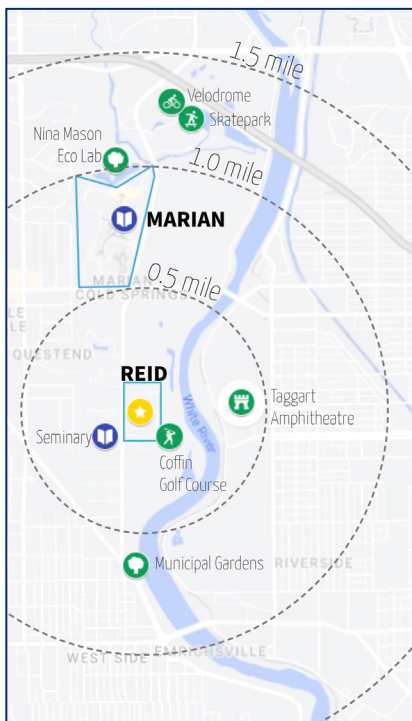

# The Riverside Education Innovation District (REID)

The Riverside Education Innovation District (REID) is Marian University's master-planned innovation district for lifelong educational attainment near the west bank of the White River on Cold Spring Road.

## About the Project

Marian University has embraced its role as an anchor institution in Indianapolis' Near Northwest Area (NNW) for almost 90 years. Through Marian University's deep involvement in the community, it has been clear that residents of the NNW desire a dramatic advancement in the economic, social, and cultural vibrancy of the neighborhood.

## Location

The REID will be developed at The Larue Carter Campus, a location with rich history in Indianapolis dating back to 1931, when it was constructed as a United States Veterans Administration Hospital.