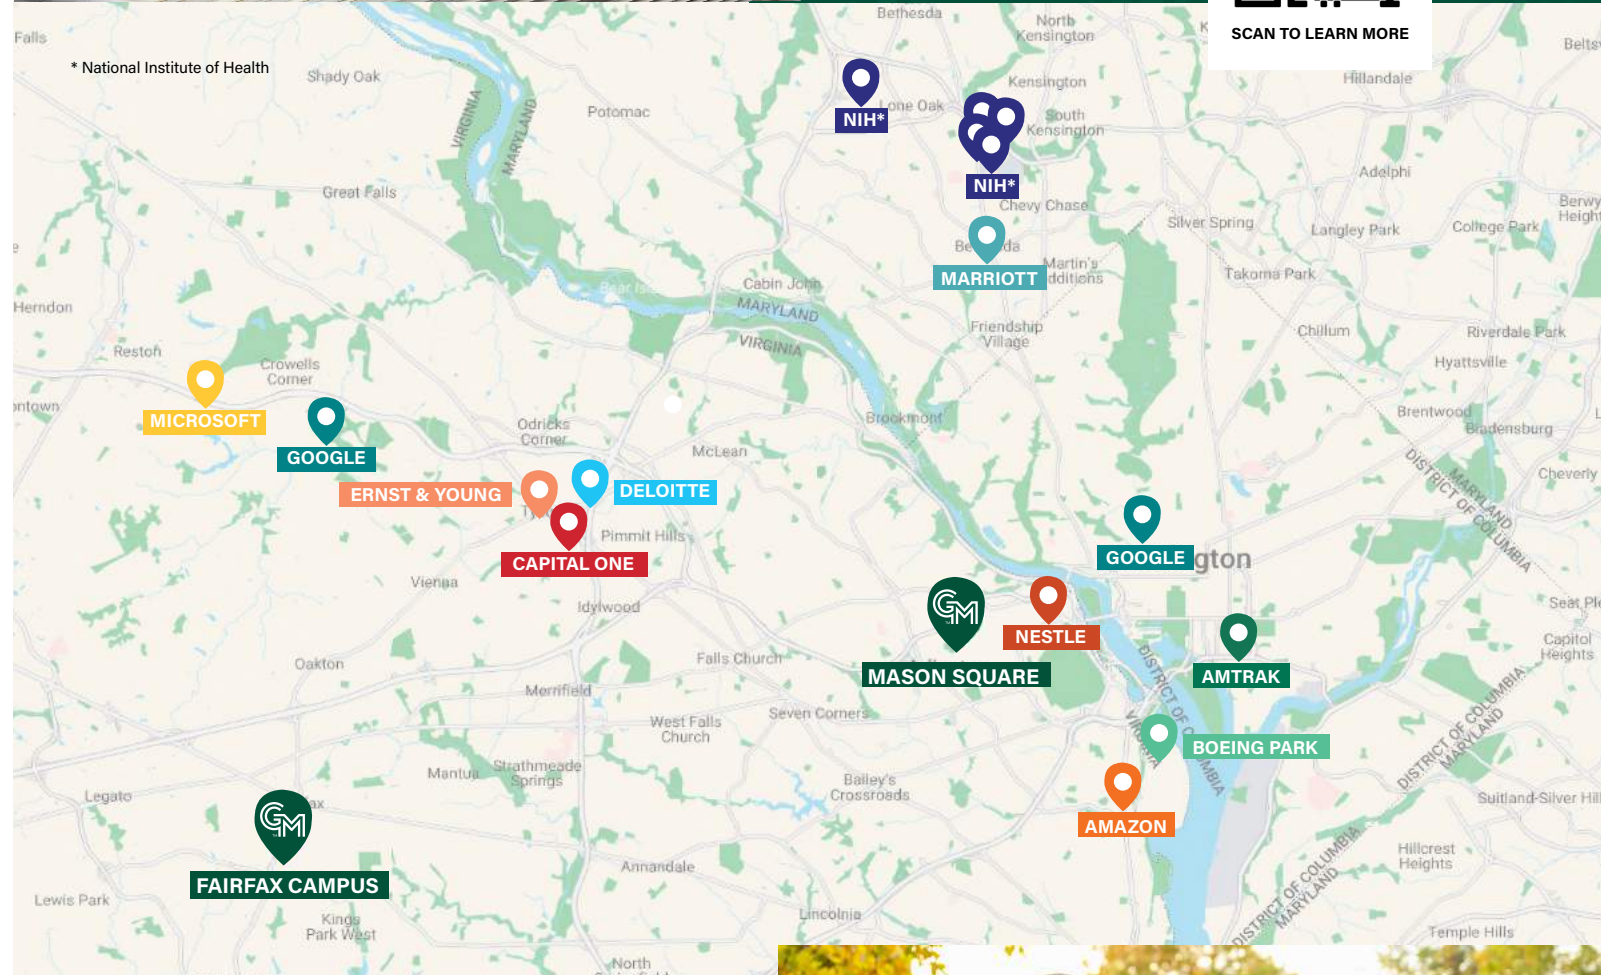

Daniel | Venezuela
BS in Information Systems Operations
Management, BS in Marketing and Management
Class of 2020 | Head of E-Commerce at Dr Woov

EAST COAST INNOVATION CAPITAL

In addition to being the US capital, Washington, DC, is one of the biggest centers of business on the East Coast. Northern Virginia is also a thriving hub for technology and business and is home to 15,600 tech firms and 11 Fortune 500 companies, including Amazon, EY, Dell, Deloitte, Google, IBM, the IMF, KPMG, Microsoft, NASA and The World Bank.

Explore the area's top employers with this interactive map:

SCAN TO LEARN MORE

- Virginia is the No. 1 state for business. *CNBC 2024*
- Washington, DC, is the No. 4 city for young professionals in the United States. *Niche 2024*
- 86% of George Mason's class of 2022 is employed in the Virginia, Maryland and Washington, DC, areas.
- Washington, DC, is the "Most Innovative State" in the United States. *WalletHub 2023*

● LITTLE ETHIOPIA – Washington, DC

The DC area has the largest community of Ethiopian immigrants in the world. Close to the historically Black Shaw neighborhood, Little Ethiopia is known for great restaurants and other Ethiopian-owned businesses.