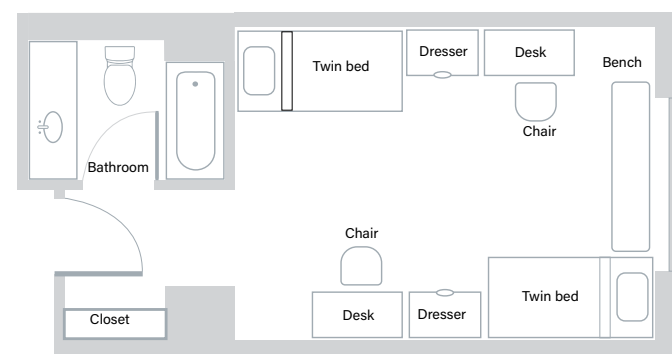

Your best DATA-DRIVEN DECISION

George Mason students gain the skills, knowledge and experience to go on to top high-paying careers. Explore the average salaries in Washington, DC, for careers in some of our most popular subjects.*

- Business Analytics – **$115,300**
- Computer Engineering – **$137,628**
- Computer Science – **$123,425**
- Data Engineering – **$142,449**
- Health Informatics – **$102,481**
- Public Health – **$90,220**
- Public Policy – **$105,002**

* ZipRecruiter 2024

Earnings are estimated from salaries in the Washington, DC, area and are not guaranteed. Actual pay depends on many factors, such as degree level and years of experience.

GEORGE MASON GRADUATE STATISTICS (GRADUATING CLASS OF 2022)**

87% of George Mason graduates reported positive career outcome within 6 months of graduation

89% of employed students are in positions related to their career goals

$72,000 Median salary + bonus

**Data comes from both undergraduate and graduate students who graduated from George Mason in 2022.

Living at GEORGE MASON

With comfortable housing and an array of tasty dining options, we have everything you need to feel right at home.

Ángel Cabrera Global Center | Double Room