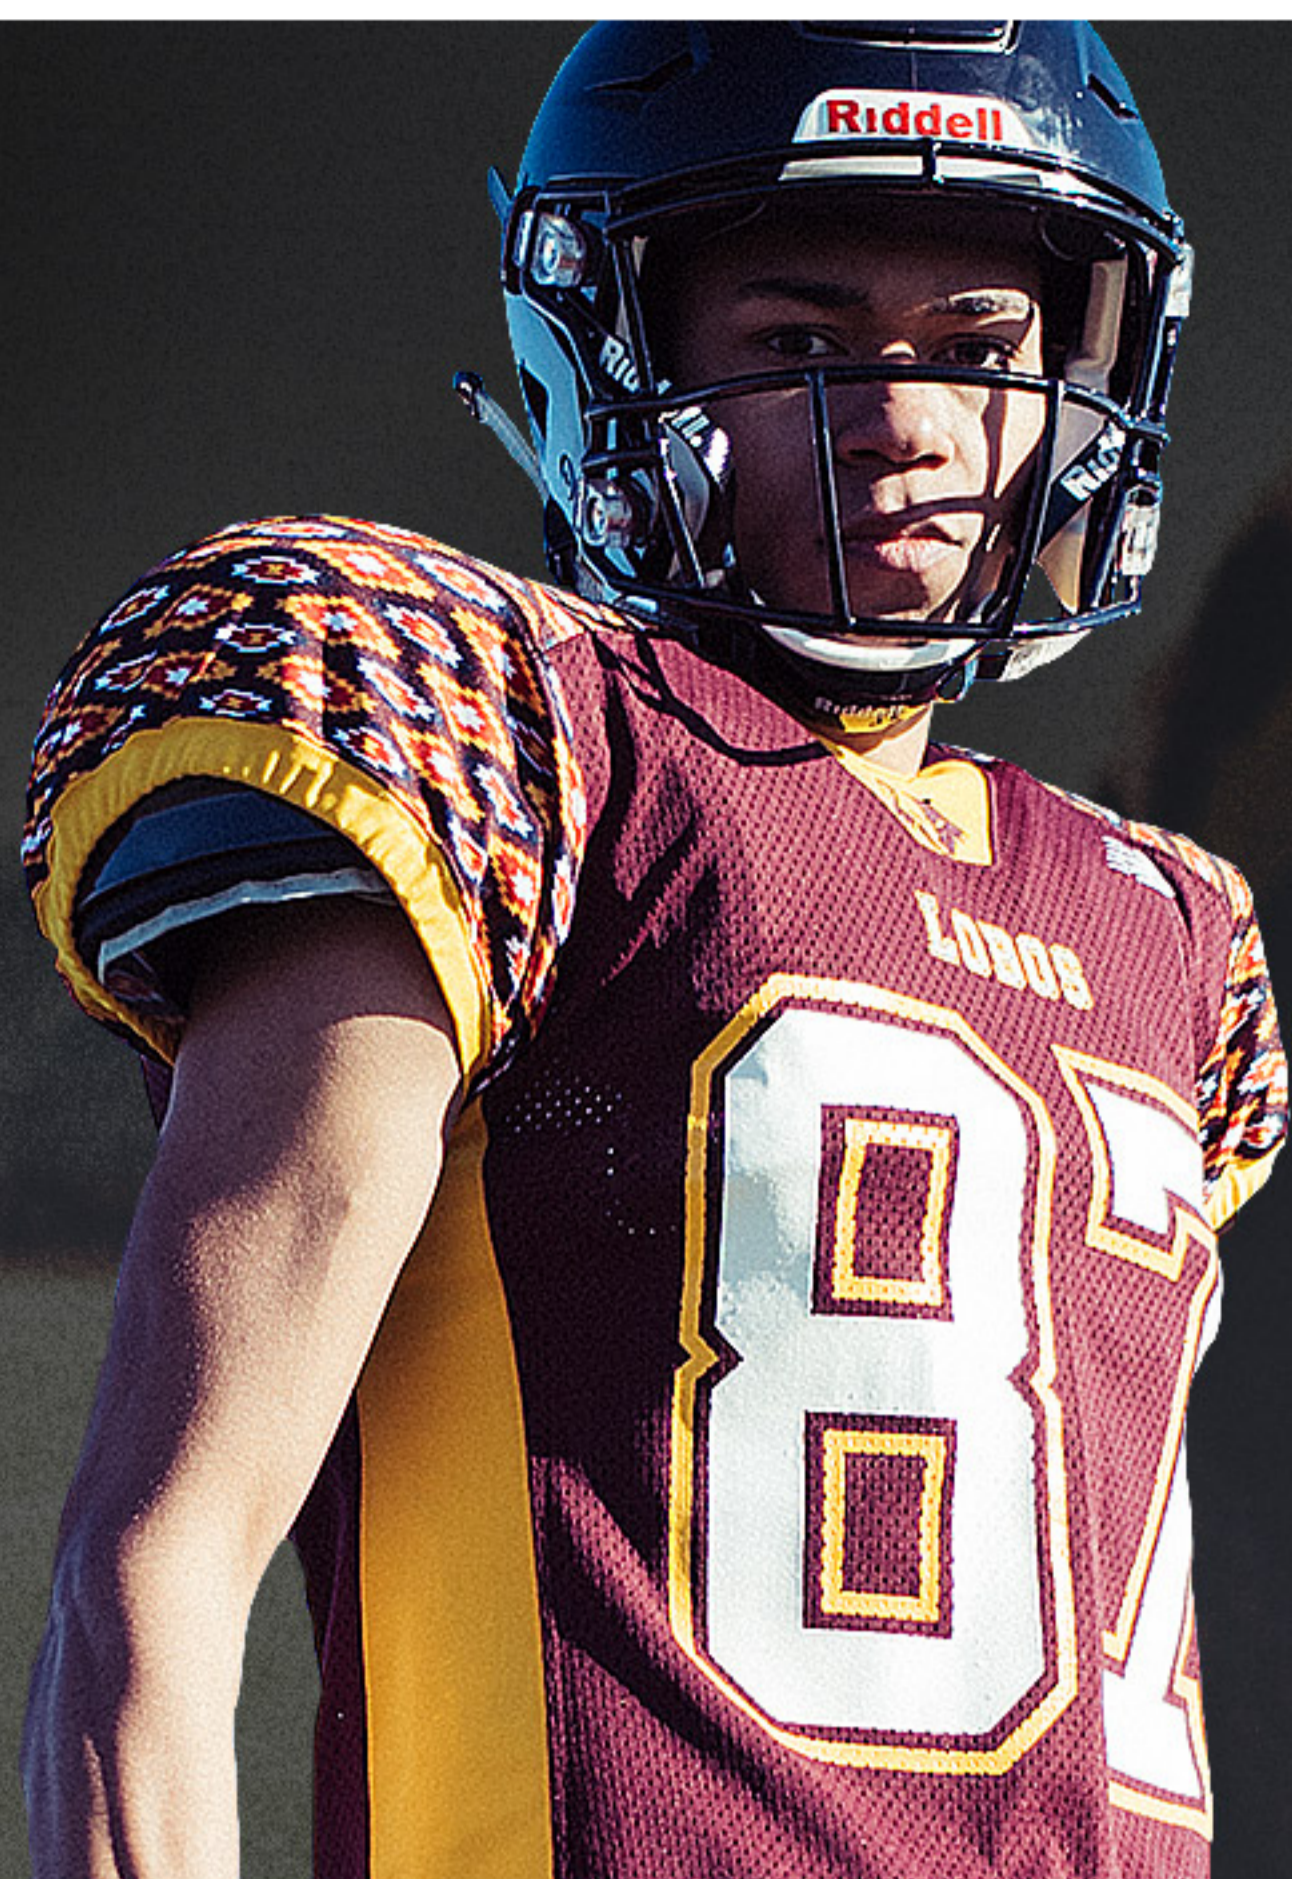

PRO-GRADE CONSTRUCTION

Lightweight fabrics feature laser-cut ventilation, fast dry times and superior sweat wicking capabilities

ERGONOMIC FIT

Uniforms are wear-tested by athletes of all levels to optimize on-field performance and comfort

DURABLE PERFORMANCE

Pants and jerseys are made with reinforced impact zones to stand up to the roughest conditions

SHOP BY STYLE

INVICTUS JERSEY

INVICTUS PANT

FORTIS JERSEY

BASEBALL

FASTPITCH

TRACK & FIELD

SOCCER

RUN CLUB

RUN THE GRIDIRON

Custom Football Uniforms

BUILT TO YOUR SPECS

PRO-GRADE CONSTRUCTION

Lightweight fabrics feature laser-cut ventilation, fast dry times and superior sweat wicking capabilities