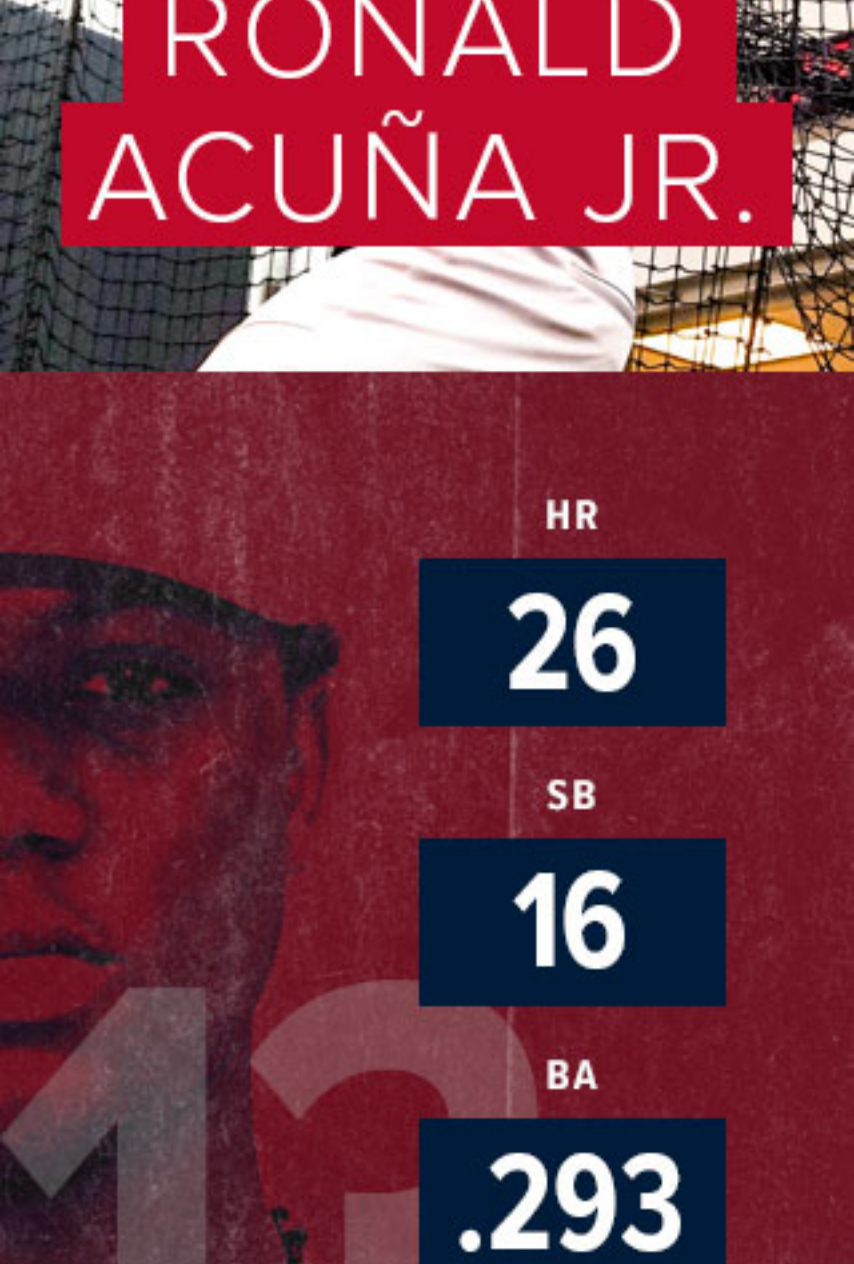

MEN

WOMEN

Stephanie Gold

NB points 4,100

myNB rewards

POSTSEASON P.O.V.

High stakes. Big swings. No doubts.

RONALD ACUÑA JR.

HR

26

SB

16

BA

.293