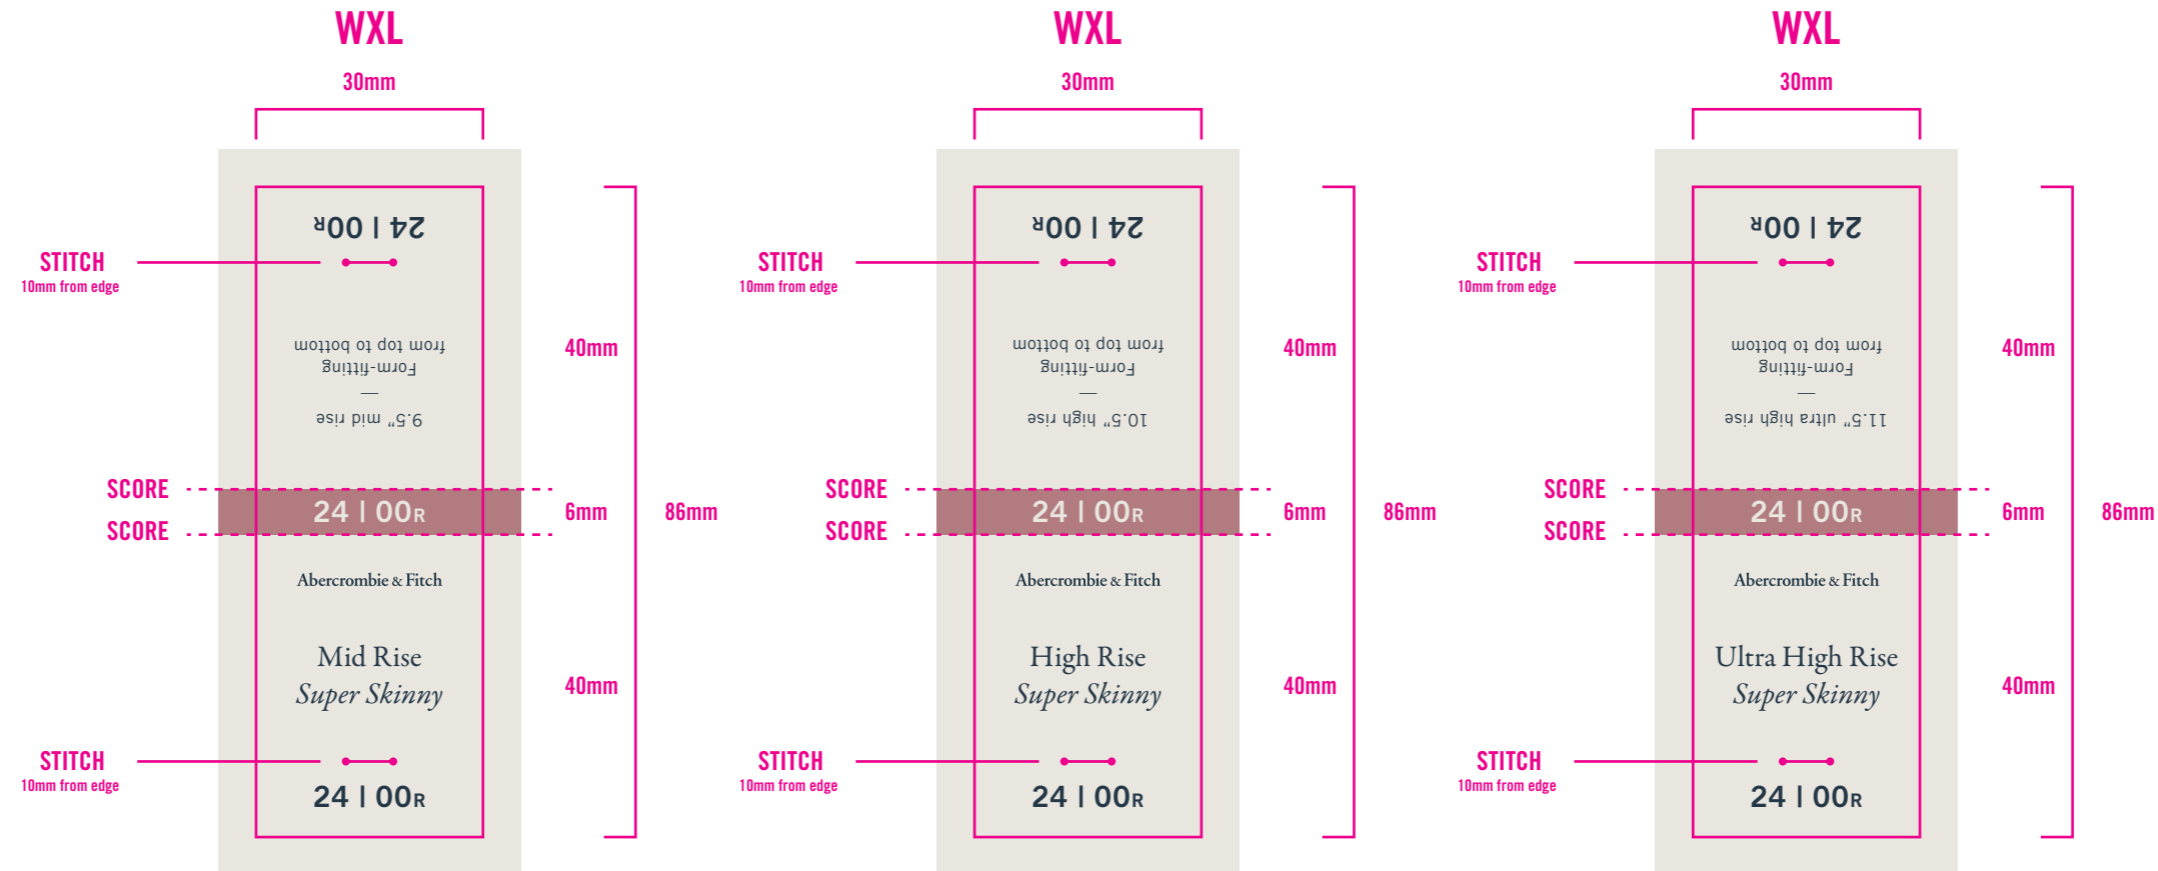

SIZE DISTRIBUTION	
WAIST	LENGTH
24 00R	R
25 0R	S
26 2R	L
27 4R	
28 6R	
29 8R	
30 10R	
31 12R	
32 14R	
33 16R	

NUMERIC COLORS		
	PMS 5005 C	24 WAIST
	PMS 2139 C	25 WAIST
	PMS 492 C	26 WAIST
	PMS 7546 C	27 WAIST
	PMS 5615 C	28 WAIST
	PMS 505 C	29 WAIST
	PMS 7570 C	30 WAIST
	PMS 645 C	31 WAIST
	PMS 7494 C	32 WAIST
	COOL GRAY 10C	33 WAIST

CORE COLORS		
	PMS 7546 C	BASE
	PMS 9043 C	COPY

Abercrombie & Fitch	DENIM JOKER UPDATE - CORE WXL (AWJT55_20S_002)	DATE CREATED: 07/31/19 DATE REVISED: X/XX/XX	FINISHED : 30mm(w) x 40 mm(h) x 6mm(d)
	TEMPLATE: 2019 UPDATE	GRAPHICS: CARRIE DOYLE (4876) / MARTIN (6233)	SOFT TOUCH FINISHING (ref xxxxxx for execution)