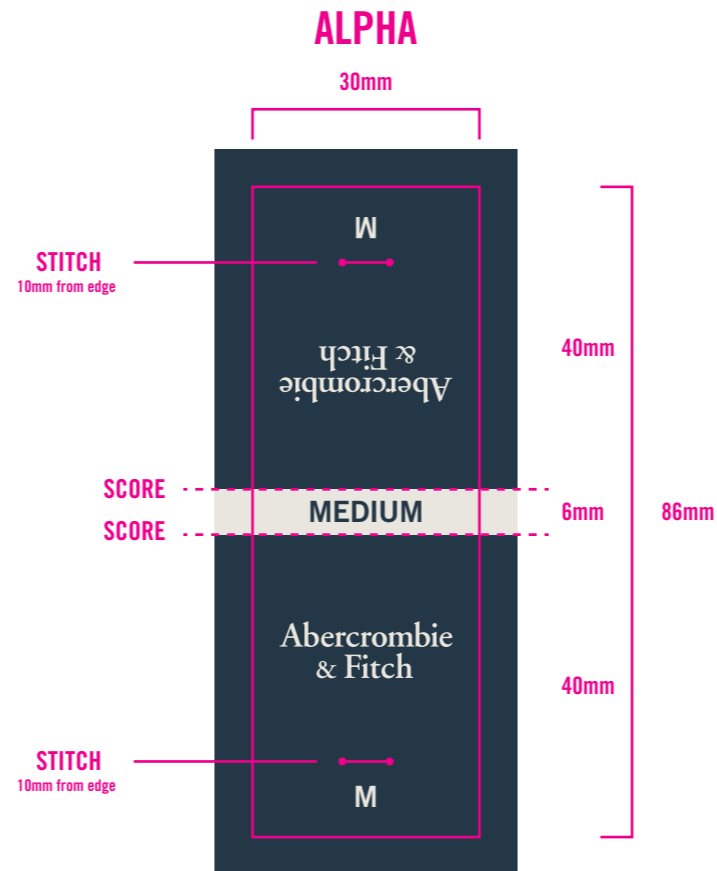

CORE COLORS		
	PMS 7546 C	BASE
	PMS 9043 C	COPY

Abercrombie & Fitch	SHORTS JOKER UPDATE - ALPHA W INSEAM (AMJT28_20S_003)	DATE CREATED: 08/09/19 DATE REVISED: X/XX/XX	FINISHED : 30mm(w) x 40 mm(h) x 6mm(d)
	TEMPLATE: 2019 UPDATE	GRAPHICS: CARRIE DOYLE (4876) / MARTIN (6233)	SOFT TOUCH FINISHING

SIZE DISTRIBUTION		
ALPHA		INSEAM
X-SMALL	XS	5"
SMALL	S	7"
MEDIUM	M	9"
LARGE	L	10"
X-LARGE	XL	11"
XX-LARGE	XXL	

CORE COLORS	
 PMS 7546 C	BASE
 PMS 9043 C	COPY

Abercrombie & Fitch	SHORTS JOKER UPDATE - ALPHA NO INSEAM (AMJT28_20S_004)	DATE CREATED: 08/09/19 DATE REVISED: X/XX/XX	FINISHED : 30mm(w) x 40 mm(h) x 6mm(d)
	TEMPLATE: 2019 UPDATE	GRAPHICS: CARRIE DOYLE (4876) / MARTIN (6233)	SOFT TOUCH FINISHING (ref xxxxxx for execution)

SIZE DISTRIBUTION	
ALPHA	
X-SMALL	XS
SMALL	S
MEDIUM	M
LARGE	L
X-LARGE	XL
XX-LARGE	XXL

CORE COLORS	
 PMS 7546 C	BASE
 PMS 9043 C	COPY

Abercrombie & Fitch	PANTS JOKER UPDATE - FIT NAME WXL (AMJT30_20S_001)	DATE CREATED: 07/31/19 DATE REVISED: X/XX/XX	FINISHED : 30mm(w) x 40 mm(h) x 6mm(d)
	LABEL TEMPLATE: 2019 UPDATE	GRAPHICS: CARRIE DOYLE (4876) / MARTIN (6233)	SOFT TOUCH FINISHING (ref xxxxxx for execution)

SIZE DISTRIBUTION			
WXL			
28 w 28 L	31 w 30 L	34 w 30 L	38 w 30 L
28 w 30 L	31 w 32 L	34 w 32 L	38 w 32 L
28 w 32 L		34 w 34 L	38 w 34 L
	32 w 30 L		
29 w 30 L	32 w 32 L	36 w 30 L	
29 w 32 L	32 w 34 L	36 w 32 L	
		36 w 34 L	
30 w 30 L	33 w 30 L		
30 w 32 L	33 w 32 L		
30 w 34 L	33 w 34 L		