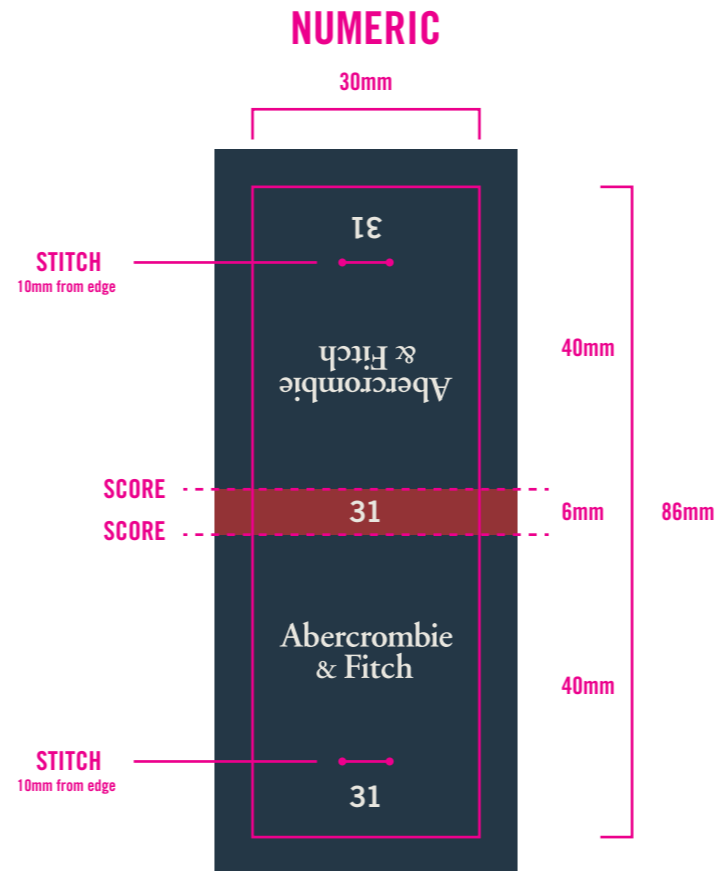

Abercrombie & Fitch	SHORTS JOKER UPDATE - NUMERIC NO INSEAM (AMJT28_20S_002)	DATE CREATED: 08/09/19 DATE REVISED: X/XX/XX	FINISHED : 30mm(w) x 40 mm(h) x 6mm(d)
	TEMPLATE: 2019 UPDATE	GRAPHICS: CARRIE DOYLE (4876) / MARTIN (6233)	SOFT TOUCH FINISHING

SIZE DISTRIBUTION	
NUMERIC	
28	
29	
30	
31	
32	
33	
34	
36	
38	

NUMERIC COLORS		
	PMS 7494 C	28 WAIST
	PMS 645 C	29 WAIST
	PMS 5615 C	30 WAIST
	PMS 492 C	31 WAIST
	PMS 7546 C	32 WAIST
	PMS 7570 C	33 WAIST
	PMS 2139 C	34 WAIST
	PMS 505 C	36 WAIST
	COOL GRAY 11C	38 WAIST

CORE COLORS		
	PMS 7546 C	BASE
	PMS 9043 C	COPY