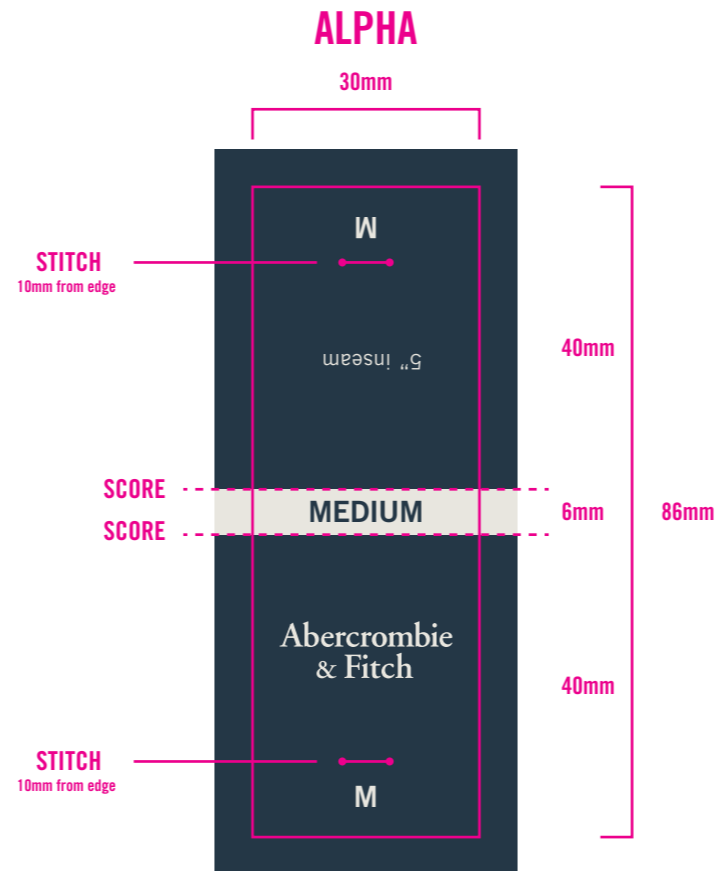

Abercrombie & Fitch	SHORTS JOKER UPDATE - ALPHA W INSEAM (AMJT28_20S_003)	DATE CREATED: 08/09/19 DATE REVISED: X/XX/XX	FINISHED : 30mm(w) x 40 mm(h) x 6mm(d)
	TEMPLATE: 2019 UPDATE	GRAPHICS: CARRIE DOYLE (4876) / MARTIN (6233)	SOFT TOUCH FINISHING

SIZE DISTRIBUTION		
ALPHA		INSEAM
X-SMALL	XS	5"
SMALL	S	7"
MEDIUM	M	9"
LARGE	L	10"
X-LARGE	XL	11"
XX-LARGE	XXL	

CORE COLORS	
 PMS 7546 C	BASE
 PMS 9043 C	COPY