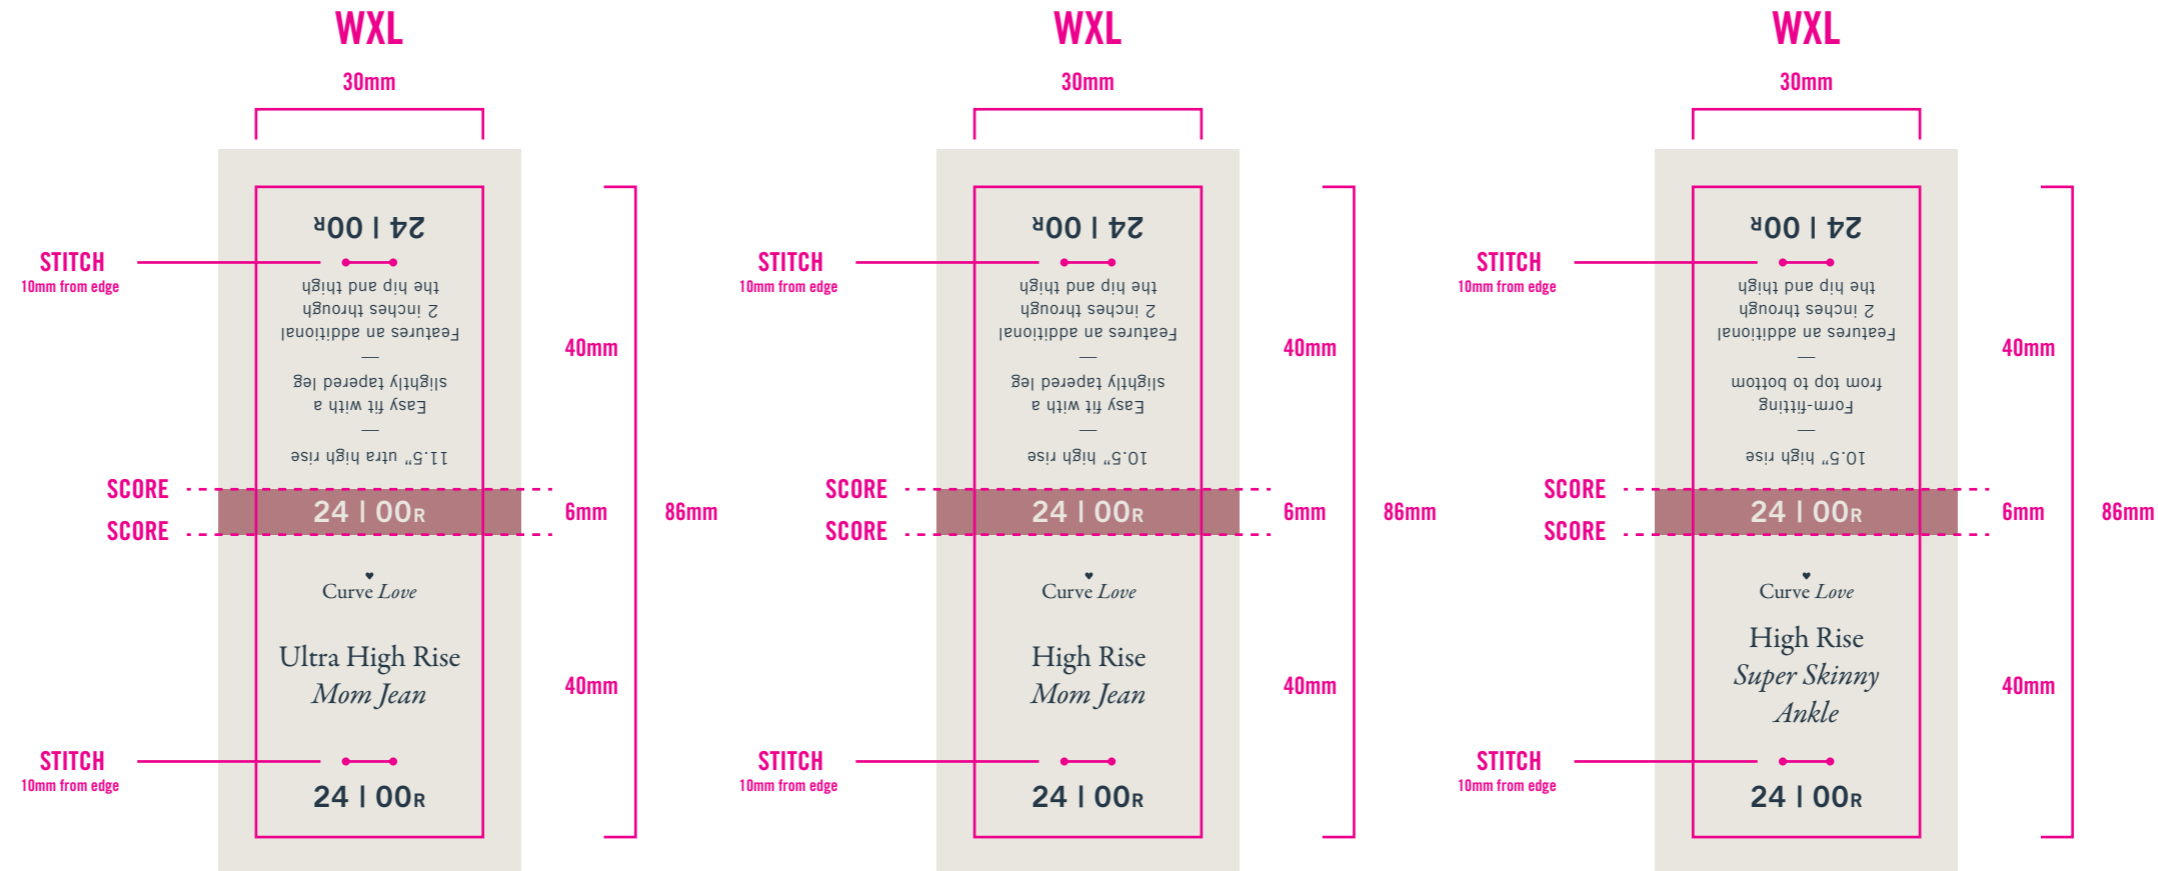

SIZE DISTRIBUTION		
ALPHA		INSEAM
X-SMALL	XS	5"
SMALL	S	7"
MEDIUM	M	9"
LARGE	L	
X-LARGE	XL	
XX-LARGE	XXL	

CORE COLORS	
● PMS 7546 C	BASE
● PMS 9043 C	COPY

Abercrombie & Fitch	SWIM JOKER UPDATE - SWIM HYBRID (AMJT33_20S_002)	DATE CREATED: 08/12/19 DATE REVISED: X/XX/XX	FINISHED : 40mm(w) x 53 mm(h) x 6mm(d)
	TEMPLATE: 2019 UPDATE	GRAPHICS: DOYLE (4876) / MARTIN (6233)	SOFT TOUCH FINISHING

SIZE DISTRIBUTION	
WAIST	LENGTH
24 00R	R
25 0R	S
26 2R	L
27 4R	
28 6R	
29 8R	
30 10R	
31 12R	
32 14R	
33 16R	

NUMERIC COLORS	
	PMS 5005 C 24 WAIST
	PMS 2139 C 25 WAIST
	PMS 492 C 26 WAIST
	PMS 7546 C 27 WAIST
	PMS 5615 C 28 WAIST
	PMS 505 C 29 WAIST
	PMS 7570 C 30 WAIST
	PMS 645 C 31 WAIST
	PMS 7494 C 32 WAIST
	COOL GRAY 10C 33 WAIST