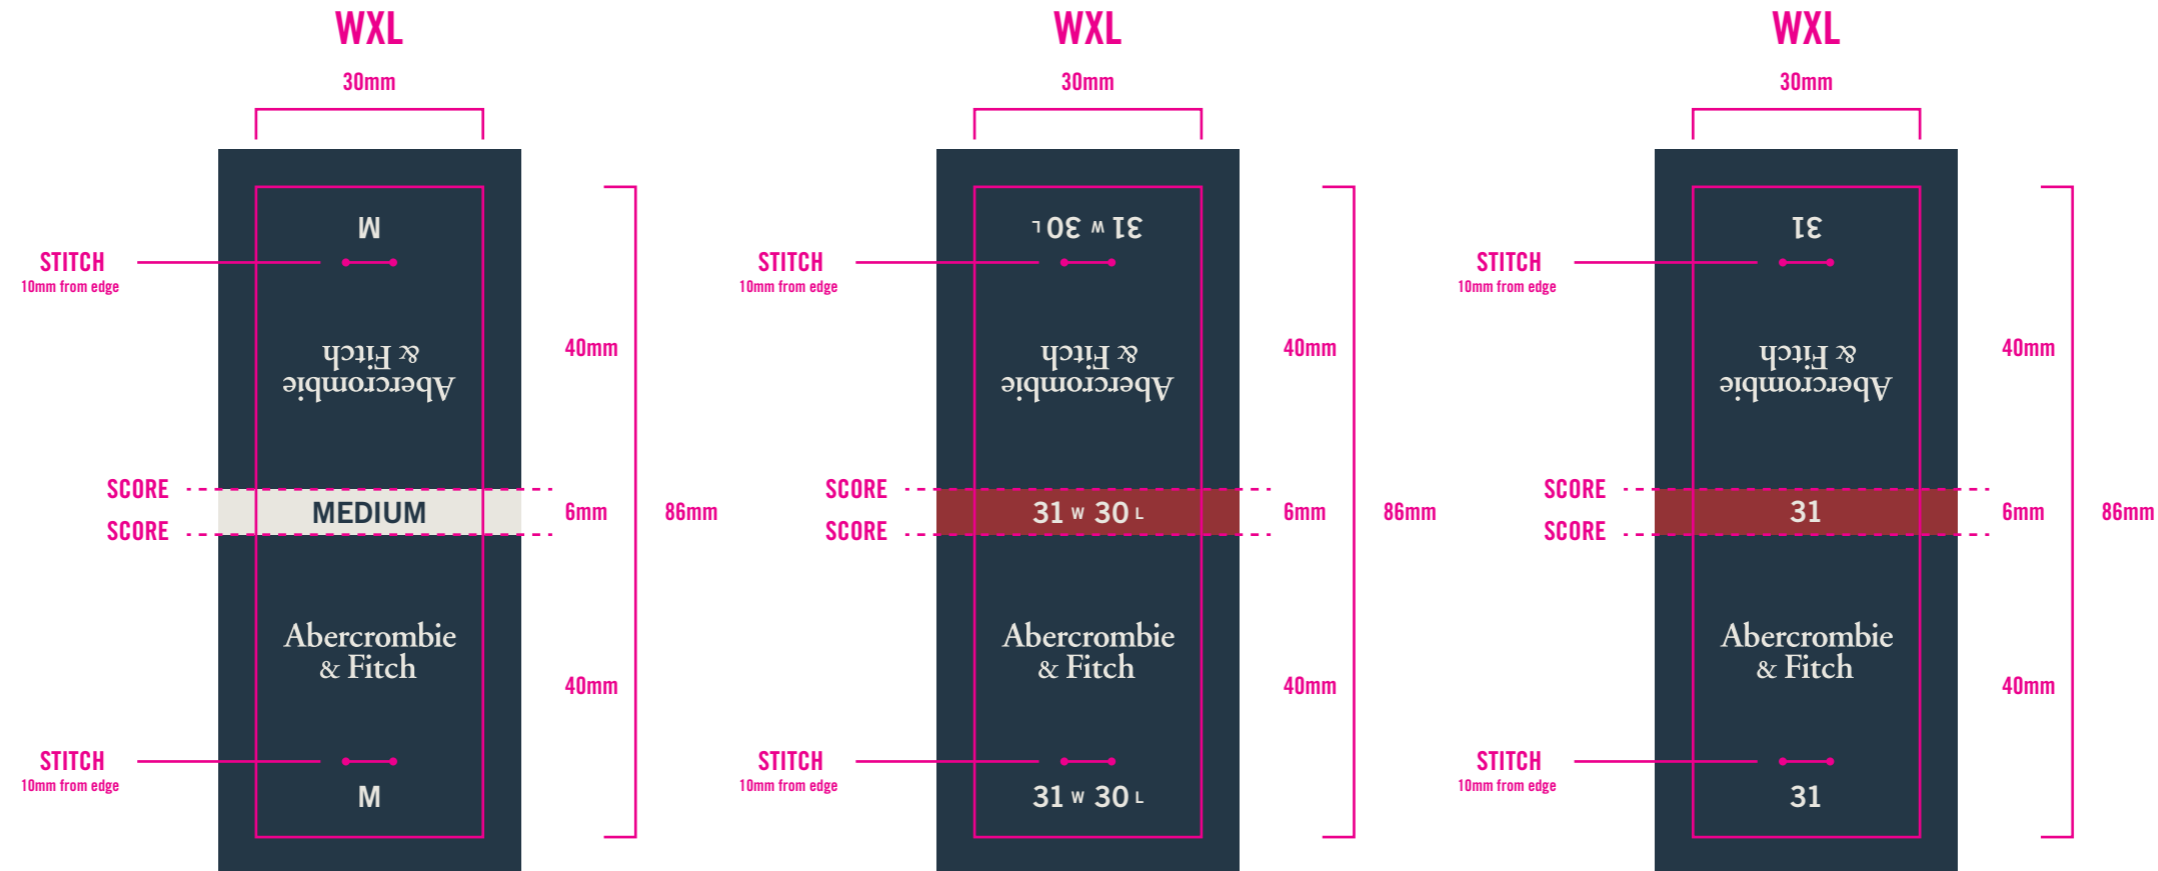

Abercrombie & Fitch	DENIM JOKER - GENERIC ALPHA, WXL, NUMERIC (AMJT31_20S_003)	DATE CREATED: 07/31/19 DATE REVISED: X/XX/XX	FINISHED : 30mm(w) x 40 mm(h) x 6mm(d)
	TEMPLATE: 2019 UPDATE	GRAPHICS: DOYLE (4876) / MARTIN (6233)	SOFT TOUCH FINISHING

SIZE DISTRIBUTION						
ALPHA		WXL				NUMERIC
X-SMALL	XS	28 w 28 L	31 w 30 L	34 w 30 L	38 w 30 L	28
SMALL	S	28 w 30 L	31 w 32 L	34 w 32 L	38 w 32 L	29
MEDIUM	MM	28 w 32 L		34 w 34 L	38 w 34 L	30
LARGE	L		32 w 30 L			31
X-LARGE	XL	29 w 30 L	32 w 32 L	36 w 30 L		32
XX-LARGE	XXL	29 w 32 L	32 w 34 L	36 w 32 L		33
				36 w 34 L		34
		30 w 30 L	33 w 30 L			36
		30 w 32 L	33 w 32 L			38
		30 w 34 L	33 w 34 L			

NUMERIC COLORS		
	PMS 7494 C	28 WAIST
	PMS 645 C	29 WAIST
	PMS 5615 C	30 WAIST
	PMS 492 C	31 WAIST
	PMS 7546 C	32 WAIST
	PMS 7570 C	33 WAIST
	PMS 2139 C	34 WAIST
	PMS 505 C	36 WAIST
	COOL GRAY 11C	38 WAIST

CORE COLORS		
	PMS 7546 C	BASE
	PMS 9043 C	COPY