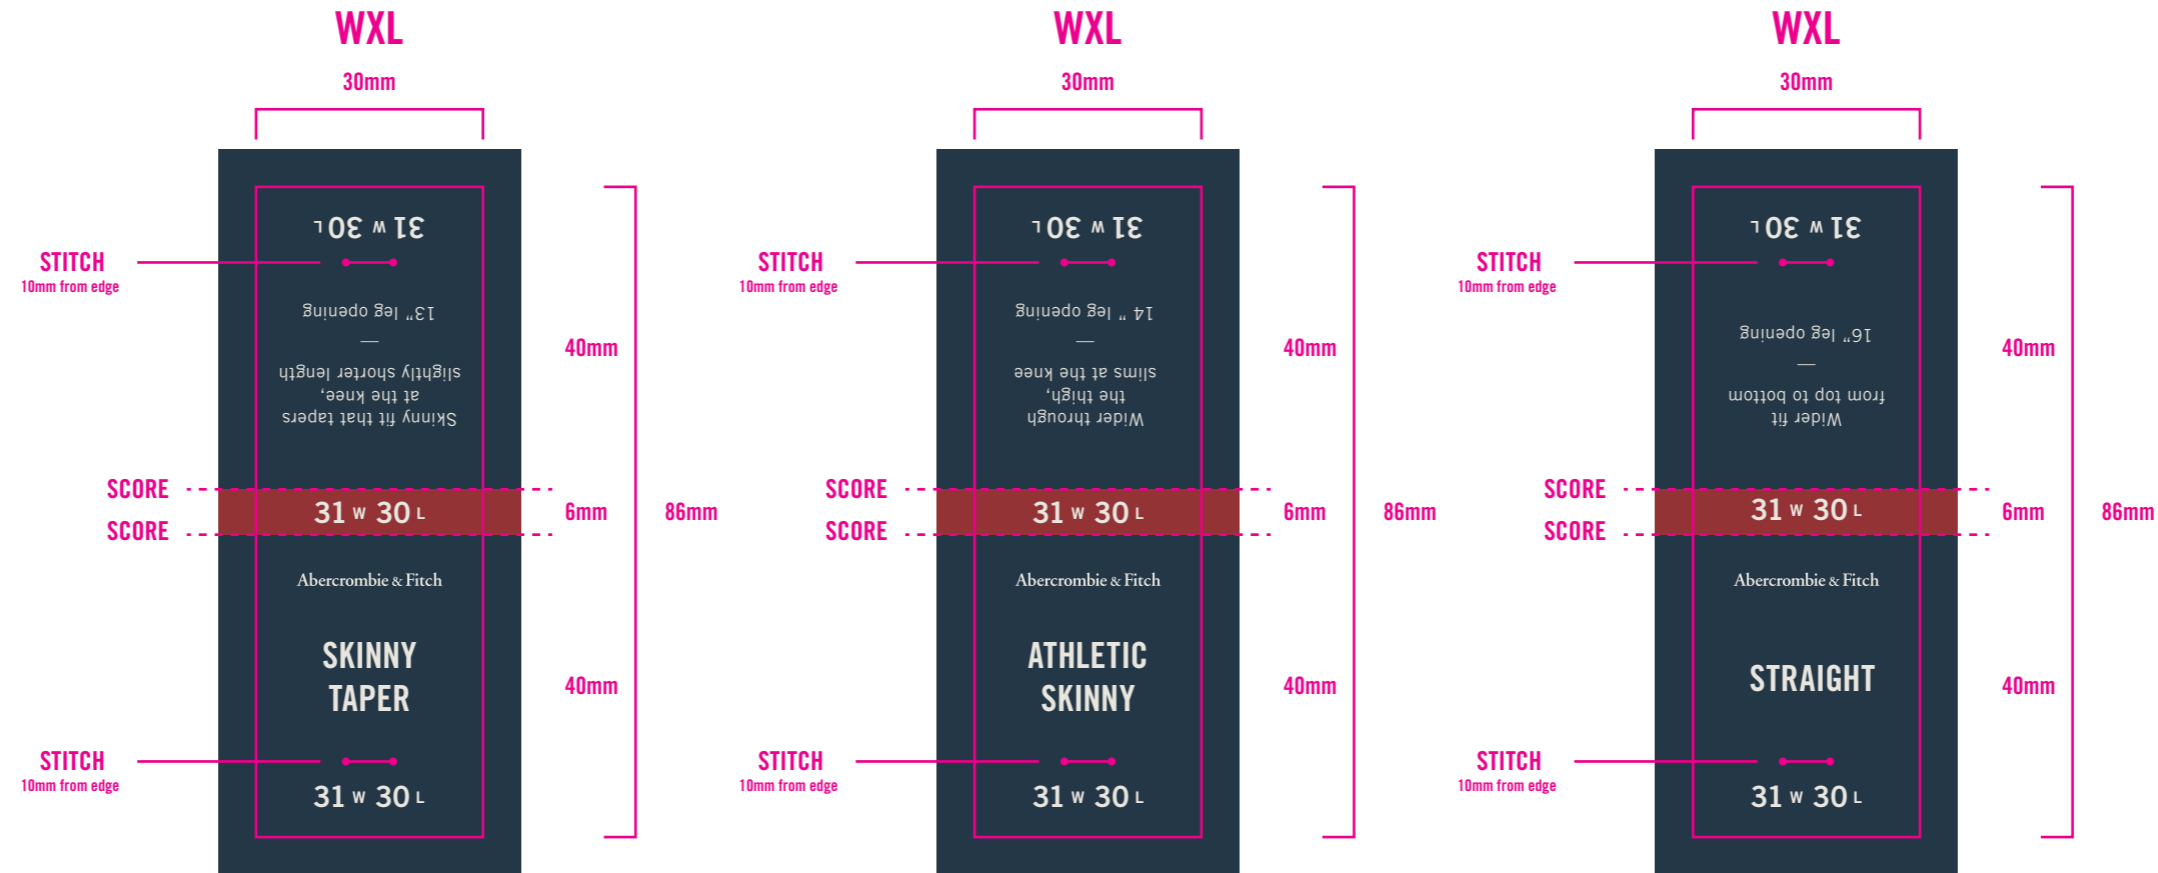

Abercrombie & Fitch	DENIM JOKER UPDATE - FIT NAME WXL (AMJT31_20S_002)	DATE CREATED: 07/31/19 DATE REVISED: X/XX/XX	FINISHED : 30mm(w) x 40 mm(h) x 6mm(d)
	TEMPLATE: 2019 UPDATE	GRAPHICS: CARRIE DOYLE (4876) / MARTIN (6233)	SOFT TOUCH FINISHING (ref xxxxxx for execution)

SIZE DISTRIBUTION			
WXL			
28 w 28 L	31 w 30 L	34 w 30 L	38 w 30 L
28 w 30 L	31 w 32 L	34 w 32 L	38 w 32 L
28 w 32 L		34 w 34 L	38 w 34 L
	32 w 30 L		
29 w 30 L	32 w 32 L	36 w 30 L	
29 w 32 L	32 w 34 L	36 w 32 L	
		36 w 34 L	
30 w 30 L	33 w 30 L		
30 w 32 L	33 w 32 L		
30 w 34 L	33 w 34 L		

NUMERIC COLORS	
	PMS 7494 C 28 WAIST
	PMS 645 C 29 WAIST
	PMS 5615 C 30 WAIST
	PMS 492 C 31 WAIST
	PMS 7546 C 32 WAIST
	PMS 7570 C 33 WAIST
	PMS 2139 C 34 WAIST
	PMS 505 C 36 WAIST
	COOL GRAY 11C 38 WAIST

CORE COLORS	
	PMS 7546 C BASE
	PMS 9043 C COPY