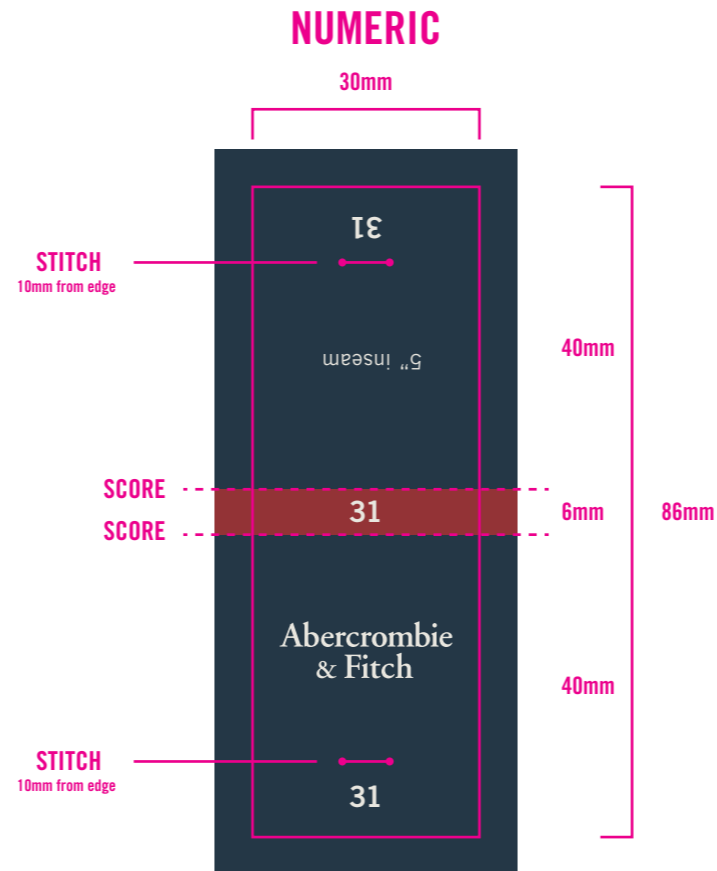

Abercrombie & Fitch	SHORTS JOKER UPDATE - NUMERIC W INSEAM (AMJT28_20S_001)	DATE CREATED: 08/09/19 DATE REVISED: X/XX/XX	FINISHED : 30mm(w) x 40 mm(h) x 6mm(d)
	TEMPLATE: 2019 UPDATE	GRAPHICS: CARRIE DOYLE (4876) / MARTIN (6233)	SOFT TOUCH FINISHING

SIZE DISTRIBUTION	
NUMERIC	INSEAM
28	5"
29	7"
30	9"
31	10"
32	11"
33	
34	
36	
38	

NUMERIC COLORS		
	PMS 7494 C	28 WAIST
	PMS 645 C	29 WAIST
	PMS 5615 C	30 WAIST
	PMS 492 C	31 WAIST
	PMS 7546 C	32 WAIST
	PMS 7570 C	33 WAIST
	PMS 2139 C	34 WAIST
	PMS 505 C	36 WAIST
	COOL GRAY 11C	38 WAIST

CORE COLORS		
	PMS 7546 C	BASE
	PMS 9043 C	COPY