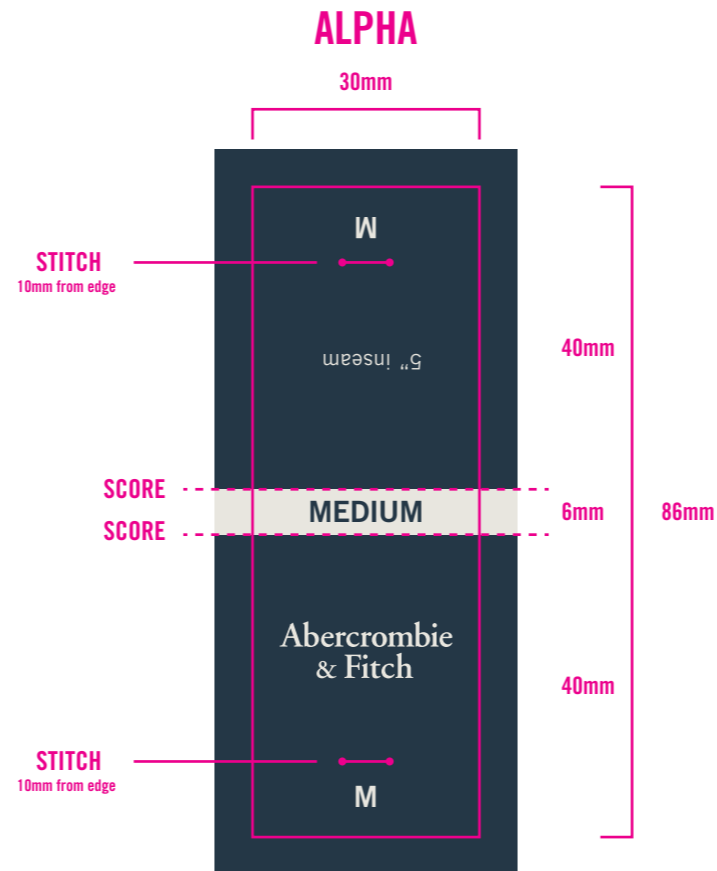

Abercrombie & Fitch	DENIM JOKER UPDATE - GENERIC ALPHA W INSEAM (AMJT31_20S_001)	DATE CREATED: 08/07/19 DATE REVISED: X/XX/XX	FINISHED : 30mm(w) x 40 mm(h) x 6mm(d)
	TEMPLATE: 2019 UPDATE	GRAPHICS: DOYLE (4876) / MARTIN (6233)	SOFT TOUCH FINISHING

SIZE DISTRIBUTION		
ALPHA		INSEAM
X-SMALL	XS	5"
SMALL	S	7"
MEDIUM	M	9"
LARGE	L	
X-LARGE	XL	
XX-LARGE	XXL	

CORE COLORS		
	PMS 7546 C	BASE
	PMS 9043 C	COPY