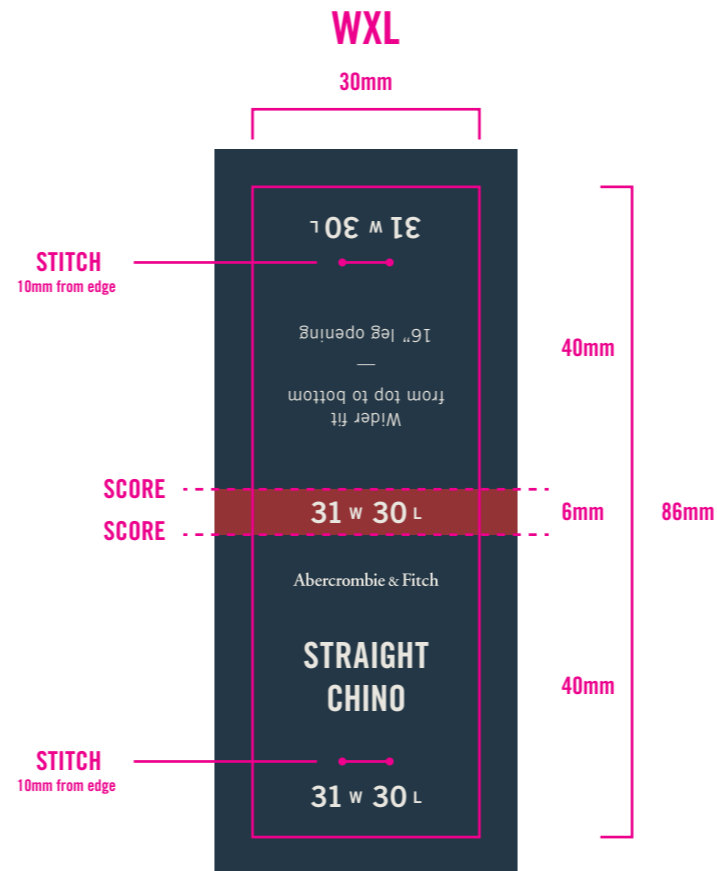

Abercrombie & Fitch	PANTS JOKER UPDATE - FIT NAME WXL (AMJT30_20S_001)	DATE CREATED: 07/31/19 DATE REVISED: X/XX/XX	FINISHED : 30mm(w) x 40 mm(h) x 6mm(d)
	LABEL TEMPLATE: 2019 UPDATE	GRAPHICS: CARRIE DOYLE (4876) / MARTIN (6233)	SOFT TOUCH FINISHING (ref xxxxxx for execution)

SIZE DISTRIBUTION			
WXL			
28 w 28 L	31 w 30 L	34 w 30 L	38 w 30 L
28 w 30 L	31 w 32 L	34 w 32 L	38 w 32 L
28 w 32 L		34 w 34 L	38 w 34 L
	32 w 30 L		
29 w 30 L	32 w 32 L	36 w 30 L	
29 w 32 L	32 w 34 L	36 w 32 L	
		36 w 34 L	
30 w 30 L	33 w 30 L		
30 w 32 L	33 w 32 L		
30 w 34 L	33 w 34 L		

NUMERIC COLORS	
PMS 7494 C	28 WAIST
PMS 645 C	29 WAIST
PMS 5615 C	30 WAIST
PMS 492 C	31 WAIST
PMS 7546 C	32 WAIST
PMS 7570 C	33 WAIST
PMS 2139 C	34 WAIST
PMS 505 C	36 WAIST
COOL GRAY 11C	38 WAIST

CORE COLORS	
PMS 7546 C	BASE
PMS 9043 C	COPY