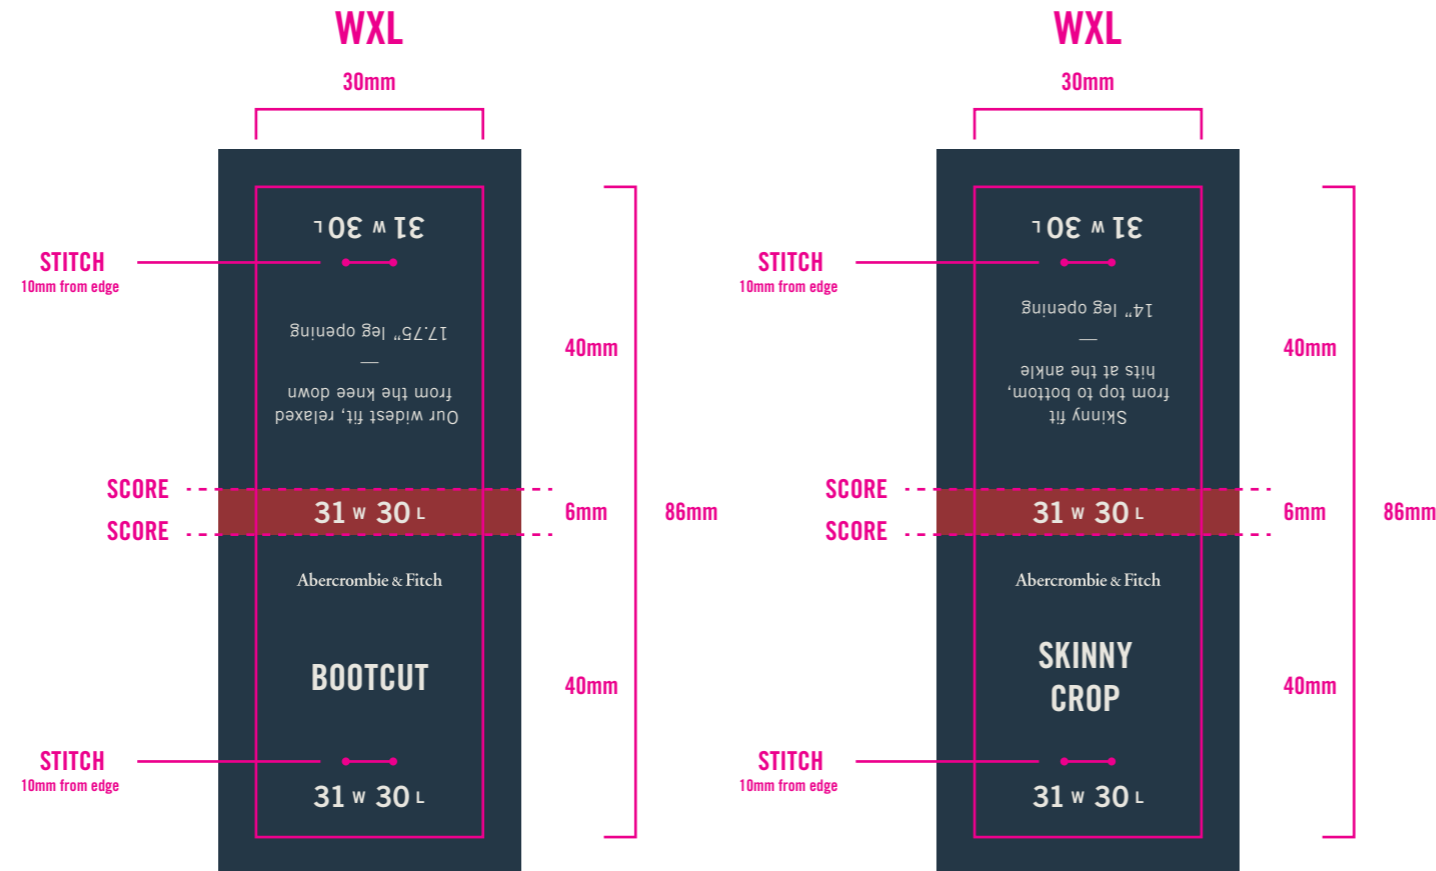

Abercrombie & Fitch	DENIM JOKER UPDATE - FIT NAME WXL (AMJT31_20S_002)	DATE CREATED: 07/31/19 DATE REVISED: X/XX/XX	FINISHED : 30mm(w) x 40 mm(h) x 6mm(d)
	TEMPLATE: 2019 UPDATE	GRAPHICS: CARRIE DOYLE (4876) / MARTIN (6233)	SOFT TOUCH FINISHING (ref xxxxxx for execution)

SIZE DISTRIBUTION			
WXL			
28 w 28 L	31 w 30 L	34 w 30 L	38 w 30 L
28 w 30 L	31 w 32 L	34 w 32 L	38 w 32 L
28 w 32 L		34 w 34 L	38 w 34 L
	32 w 30 L		
29 w 30 L	32 w 32 L	36 w 30 L	
29 w 32 L	32 w 34 L	36 w 32 L	
		36 w 34 L	
30 w 30 L	33 w 30 L		
30 w 32 L	33 w 32 L		
30 w 34 L	33 w 34 L		

NUMERIC COLORS	
● PMS 7494 C	28 WAIST
● PMS 645 C	29 WAIST
● PMS 5615 C	30 WAIST
● PMS 492 C	31 WAIST
● PMS 7546 C	32 WAIST
● PMS 7570 C	33 WAIST
● PMS 2139 C	34 WAIST
● PMS 505 C	36 WAIST
● COOL GRAY 10C	38 WAIST

CORE COLORS	
● PMS 7546 C	BASE
● PMS 9043 C	COPY