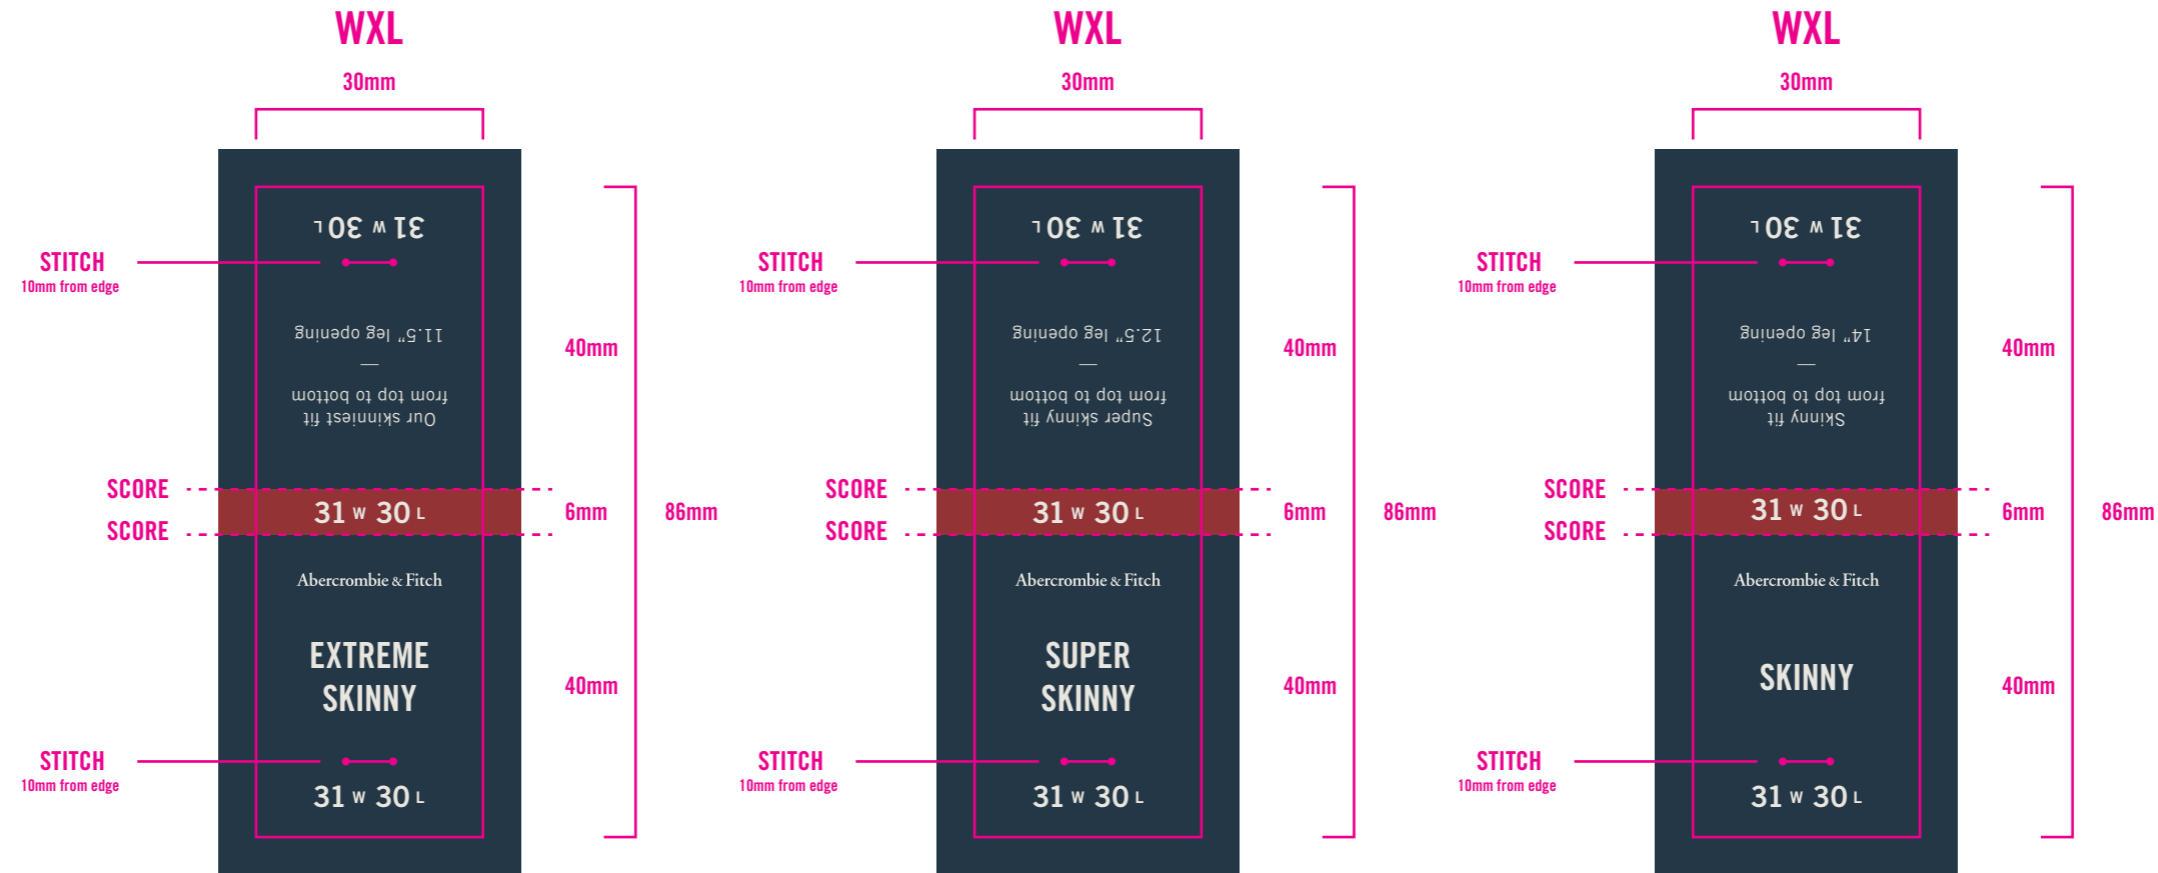

SIZE DISTRIBUTION		
ALPHA		INSEAM
X-SMALL	XS	5"
SMALL	S	7"
MEDIUM	M	9"
LARGE	L	
X-LARGE	XL	
XX-LARGE	XXL	

CORE COLORS		
	PMS 7546 C	BASE
	PMS 9043 C	COPY

Abercrombie & Fitch	DENIM JOKER UPDATE - FIT NAME WXL (AMJT31_20S_002)	DATE CREATED: 07/31/19 DATE REVISED: X/XX/XX	FINISHED : 30mm(w) x 40 mm(h) x 6mm(d)
	TEMPLATE: 2019 UPDATE	GRAPHICS: CARRIE DOYLE (4876) / MARTIN (6233)	SOFT TOUCH FINISHING (ref xxxxxx for execution)

SIZE DISTRIBUTION	
WAIST	LENGTH
24 00R	R
25 0R	S
26 2R	L
27 4R	
28 6R	
29 8R	
30 10R	
31 12R	
32 14R	
33 16R	

NUMERIC COLORS		
	PMS 5005 C	24 WAIST
	PMS 2139 C	25 WAIST
	PMS 492 C	26 WAIST
	PMS 7546 C	27 WAIST
	PMS 5615 C	28 WAIST
	PMS 505 C	29 WAIST
	PMS 7570 C	30 WAIST
	PMS 645 C	31 WAIST
	PMS 7494 C	32 WAIST
	COOL GRAY 10C	33 WAIST