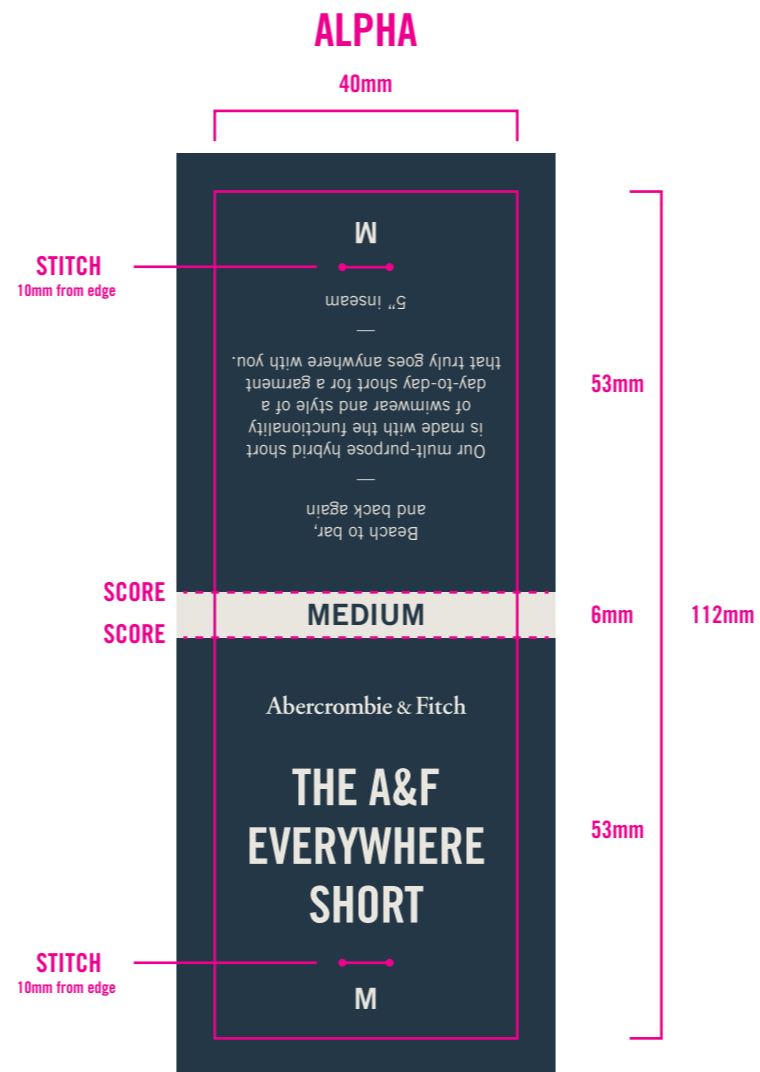

NUMERIC COLORS		
	PMS 7494 C	28 WAIST
	PMS 645 C	29 WAIST
	PMS 5615 C	30 WAIST
	PMS 492 C	31 WAIST
	PMS 7546 C	32 WAIST
	PMS 7570 C	33 WAIST
	PMS 2139 C	34 WAIST
	PMS 505 C	36 WAIST
	COOL GRAY 11C	38 WAIST

CORE COLORS		
	PMS 7546 C	BASE
	PMS 9043 C	COPY

Abercrombie & Fitch	SWIM JOKER UPDATE - MESH ALPHA (AMJT33_20S_001)	DATE CREATED: 08/07/19 DATE REVISED: X/XX/XX	FINISHED : 30mm(w) x 40 mm(h) x 6mm(d)
	TEMPLATE: 2019 UPDATE	GRAPHICS: DOYLE (4876) / MARTIN (6233)	SOFT TOUCH FINISHING

SIZE DISTRIBUTION		
ALPHA		INSEAM
X-SMALL	XS	5"
SMALL	S	7"
MEDIUM	M	9"
LARGE	L	
X-LARGE	XL	
XX-LARGE	XXL	

CORE COLORS	
● PMS 7546 C	BASE
● PMS 9043 C	COPY

Abercrombie & Fitch	SWIM JOKER UPDATE - SWIM HYBRID (AMJT33_20S_002)	DATE CREATED: 08/12/19 DATE REVISED: X/XX/XX	FINISHED : 40mm(w) x 53 mm(h) x 6mm(d)
	TEMPLATE: 2019 UPDATE	GRAPHICS: DOYLE (4876) / MARTIN (6233)	SOFT TOUCH FINISHING

SIZE DISTRIBUTION		
ALPHA		INSEAM
X-SMALL	XS	5"
SMALL	S	7"
MEDIUM	M	9"
LARGE	L	
X-LARGE	XL	
XX-LARGE	XXL	

CORE COLORS		
	PMS 7546 C	BASE
	PMS 9043 C	COPY

Abercrombie & Fitch	DENIM JOKER UPDATE - CURVE LOVE WXL (AWJT55_20S_001)	DATE CREATED: 07/31/19 DATE REVISED: X/XX/XX	FINISHED : 30mm(w) x 40 mm(h) x 6mm(d)
	TEMPLATE: 2019 UPDATE	GRAPHICS: CARRIE DOYLE (4876) / MARTIN (6233)	SOFT TOUCH FINISHING (ref xxxxxx for execution)