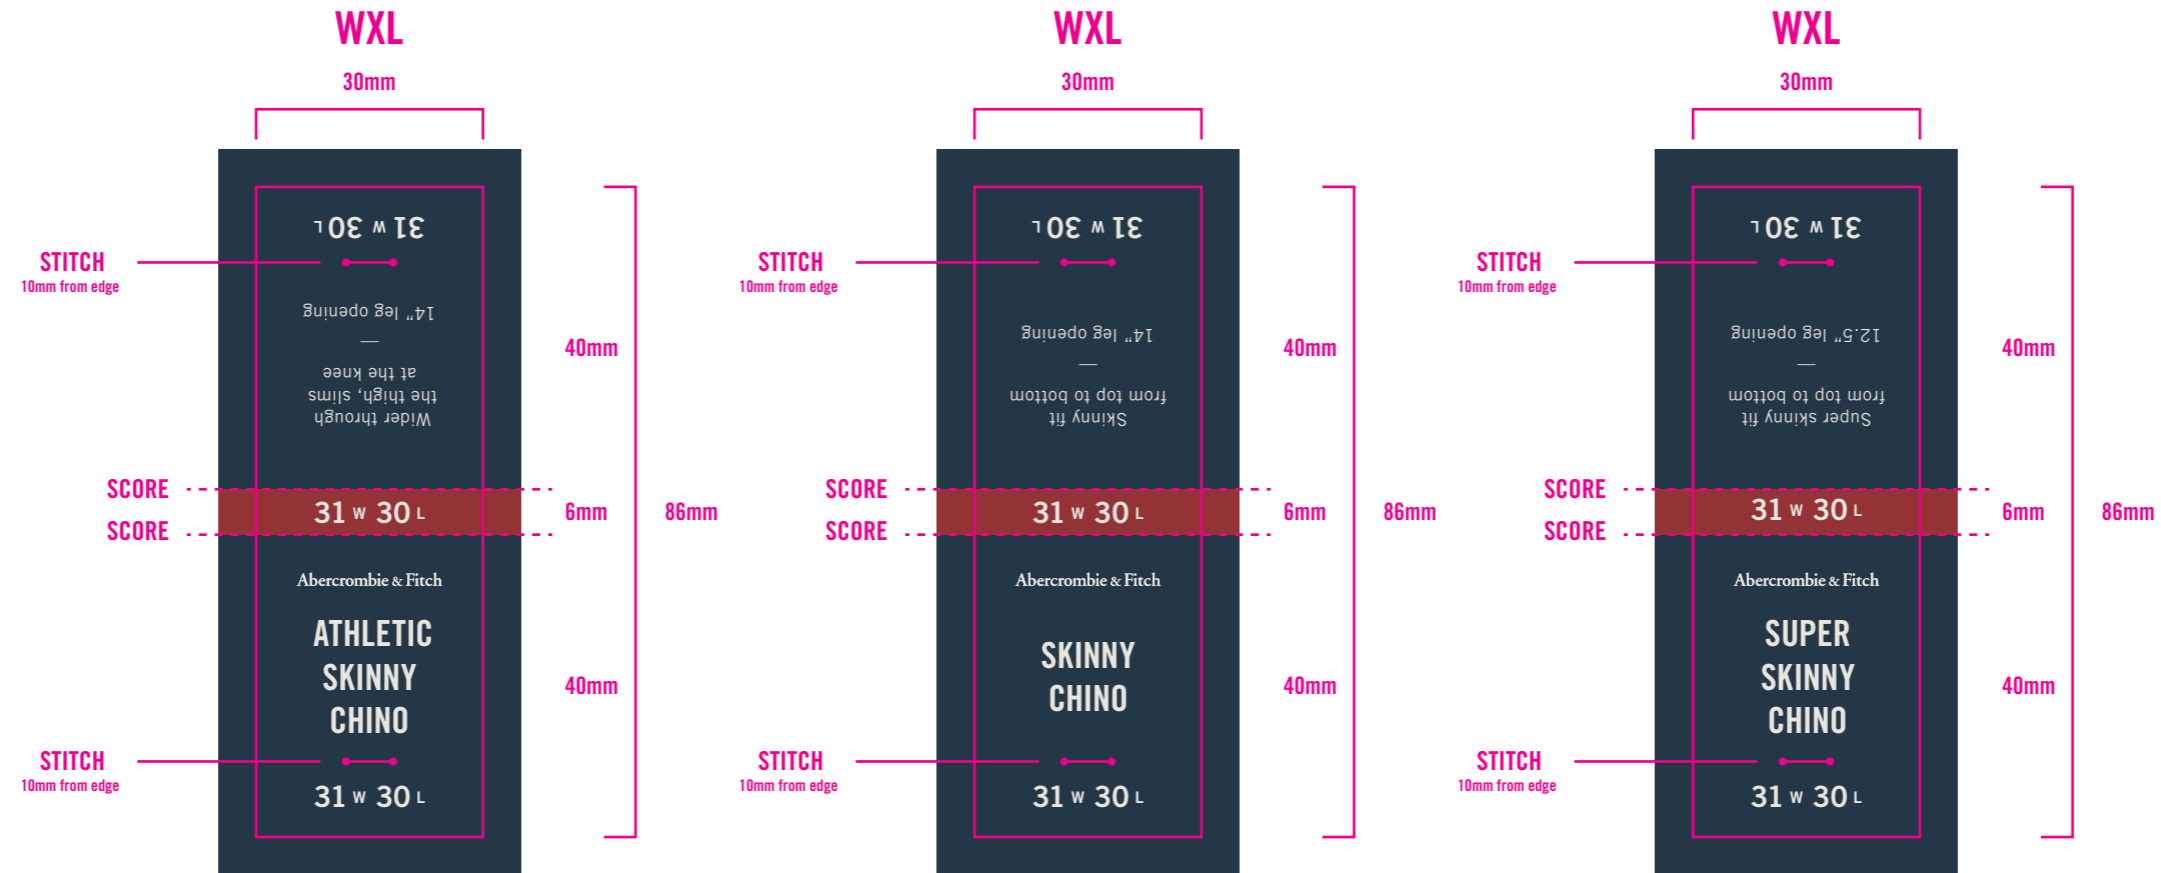

SIZE DISTRIBUTION		
ALPHA		INSEAM
X-SMALL	XS	5"
SMALL	S	7"
MEDIUM	M	9"
LARGE	L	10"
X-LARGE	XL	11"
XX-LARGE	XXL	

CORE COLORS	
 PMS 7546 C	BASE
 PMS 9043 C	COPY

Abercrombie & Fitch	SHORTS JOKER UPDATE - ALPHA NO INSEAM (AMJT28_20S_004)	DATE CREATED: 08/09/19 DATE REVISED: X/XX/XX	FINISHED : 30mm(w) x 40 mm(h) x 6mm(d)
	TEMPLATE: 2019 UPDATE	GRAPHICS: CARRIE DOYLE (4876) / MARTIN (6233)	SOFT TOUCH FINISHING (ref xxxxxx for execution)

SIZE DISTRIBUTION	
ALPHA	
X-SMALL	XS
SMALL	S
MEDIUM	M
LARGE	L
X-LARGE	XL
XX-LARGE	XXL

CORE COLORS	
 PMS 7546 C	BASE
 PMS 9043 C	COPY

Abercrombie & Fitch	PANTS JOKER UPDATE - FIT NAME WXL (AMJT30_20S_001)	DATE CREATED: 07/31/19 DATE REVISED: X/XX/XX	FINISHED : 30mm(w) x 40 mm(h) x 6mm(d)
	LABEL TEMPLATE: 2019 UPDATE	GRAPHICS: CARRIE DOYLE (4876) / MARTIN (6233)	SOFT TOUCH FINISHING (ref xxxxxx for execution)

SIZE DISTRIBUTION	
WAIST	LENGTH
24 00R	R
25 0R	S
26 2R	L
27 4R	
28 6R	
29 8R	
30 10R	
31 12R	
32 14R	
33 16R	

NUMERIC COLORS	
	PMS 5005 C 24 WAIST
	PMS 2139 C 25 WAIST
	PMS 492 C 26 WAIST
	PMS 7546 C 27 WAIST
	PMS 5615 C 28 WAIST
	PMS 505 C 29 WAIST
	PMS 7570 C 30 WAIST
	PMS 645 C 31 WAIST
	PMS 7494 C 32 WAIST
	COOL GRAY 10C 33 WAIST