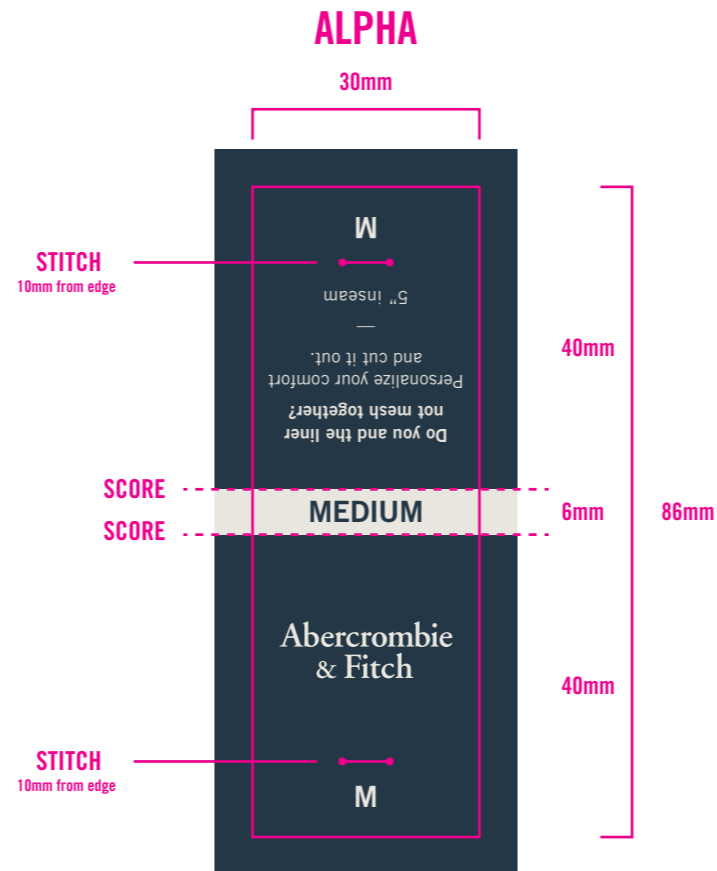

Abercrombie & Fitch	SWIM JOKER UPDATE - MESH ALPHA (AMJT33_20S_001)	DATE CREATED: 08/07/19 DATE REVISED: X/XX/XX	FINISHED : 30mm(w) x 40 mm(h) x 6mm(d)
	TEMPLATE: 2019 UPDATE	GRAPHICS: DOYLE (4876) / MARTIN (6233)	SOFT TOUCH FINISHING

SIZE DISTRIBUTION		
ALPHA		INSEAM
X-SMALL	XS	5"
SMALL	S	7"
MEDIUM	M	9"
LARGE	L	
X-LARGE	XL	
XX-LARGE	XXL	

CORE COLORS	
● PMS 7546 C	BASE
● PMS 9043 C	COPY