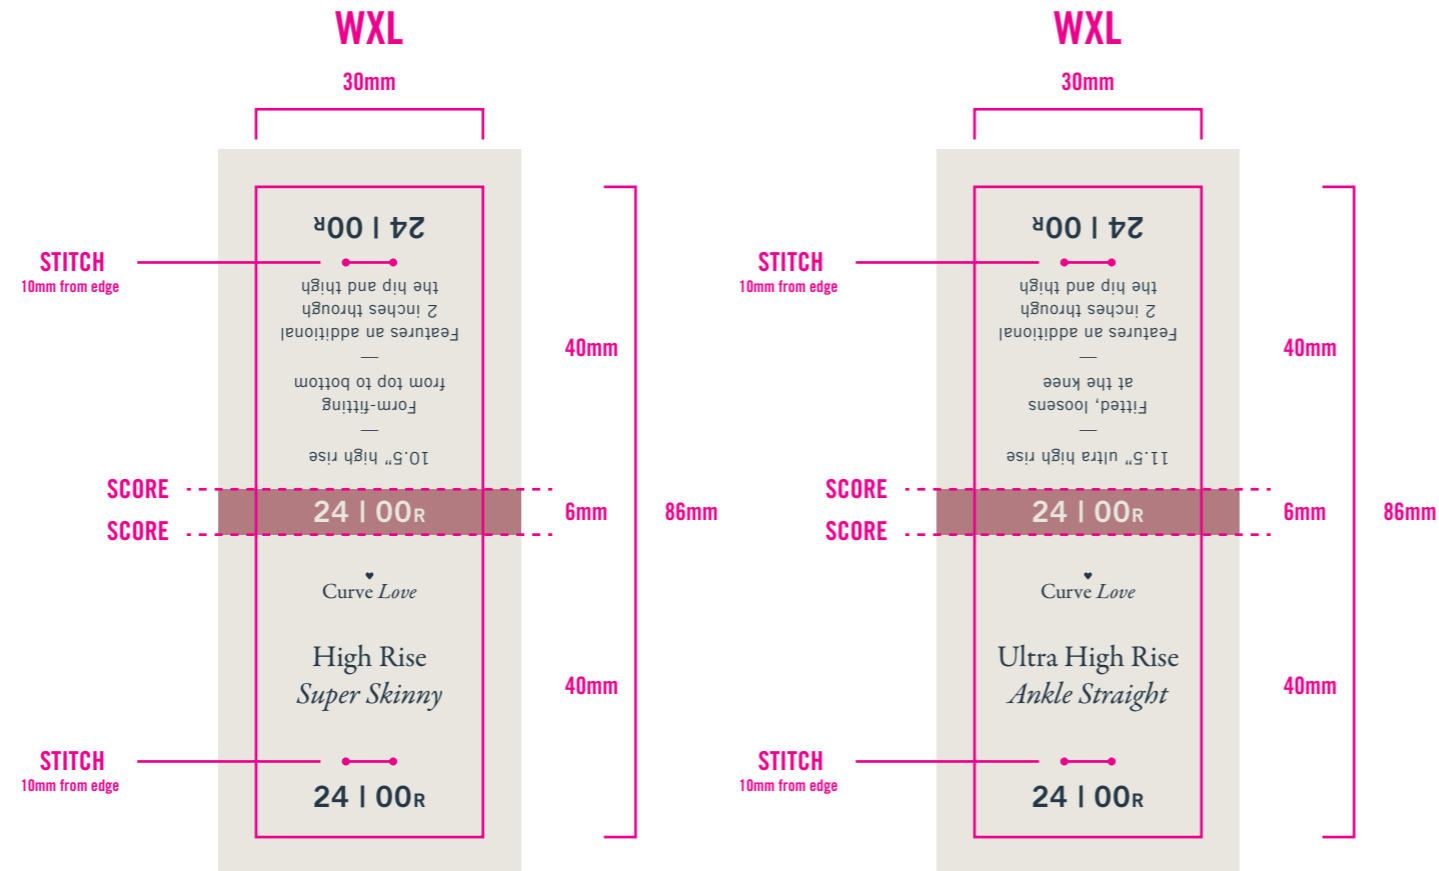

SIZE DISTRIBUTION		
ALPHA		INSEAM
X-SMALL	XS	5"
SMALL	S	7"
MEDIUM	M	9"
LARGE	L	
X-LARGE	XL	
XX-LARGE	XXL	

CORE COLORS		
	PMS 7546 C	BASE
	PMS 9043 C	COPY

Abercrombie & Fitch	DENIM JOKER UPDATE - CURVE LOVE WXL (AWJT55_20S_001)	DATE CREATED: 07/31/19 DATE REVISED: X/XX/XX	FINISHED : 30mm(w) x 40 mm(h) x 6mm(d)
	TEMPLATE: 2019 UPDATE	GRAPHICS: CARRIE DOYLE (4876) / MARTIN (6233)	SOFT TOUCH FINISHING (ref xxxxxx for execution)

SIZE DISTRIBUTION	
WAIST	LENGTH
24 00R	R
25 0R	S
26 2R	L
27 4R	
28 6R	
29 8R	
30 10R	
31 12R	
32 14R	
33 16R	

NUMERIC COLORS		
	PMS 5005 C	24 WAIST
	PMS 2139 C	25 WAIST
	PMS 492 C	26 WAIST
	PMS 7546 C	27 WAIST
	PMS 5615 C	28 WAIST
	PMS 505 C	29 WAIST
	PMS 7570 C	30 WAIST
	PMS 645 C	31 WAIST
	PMS 7494 C	32 WAIST
	COOL GRAY 10C	33 WAIST