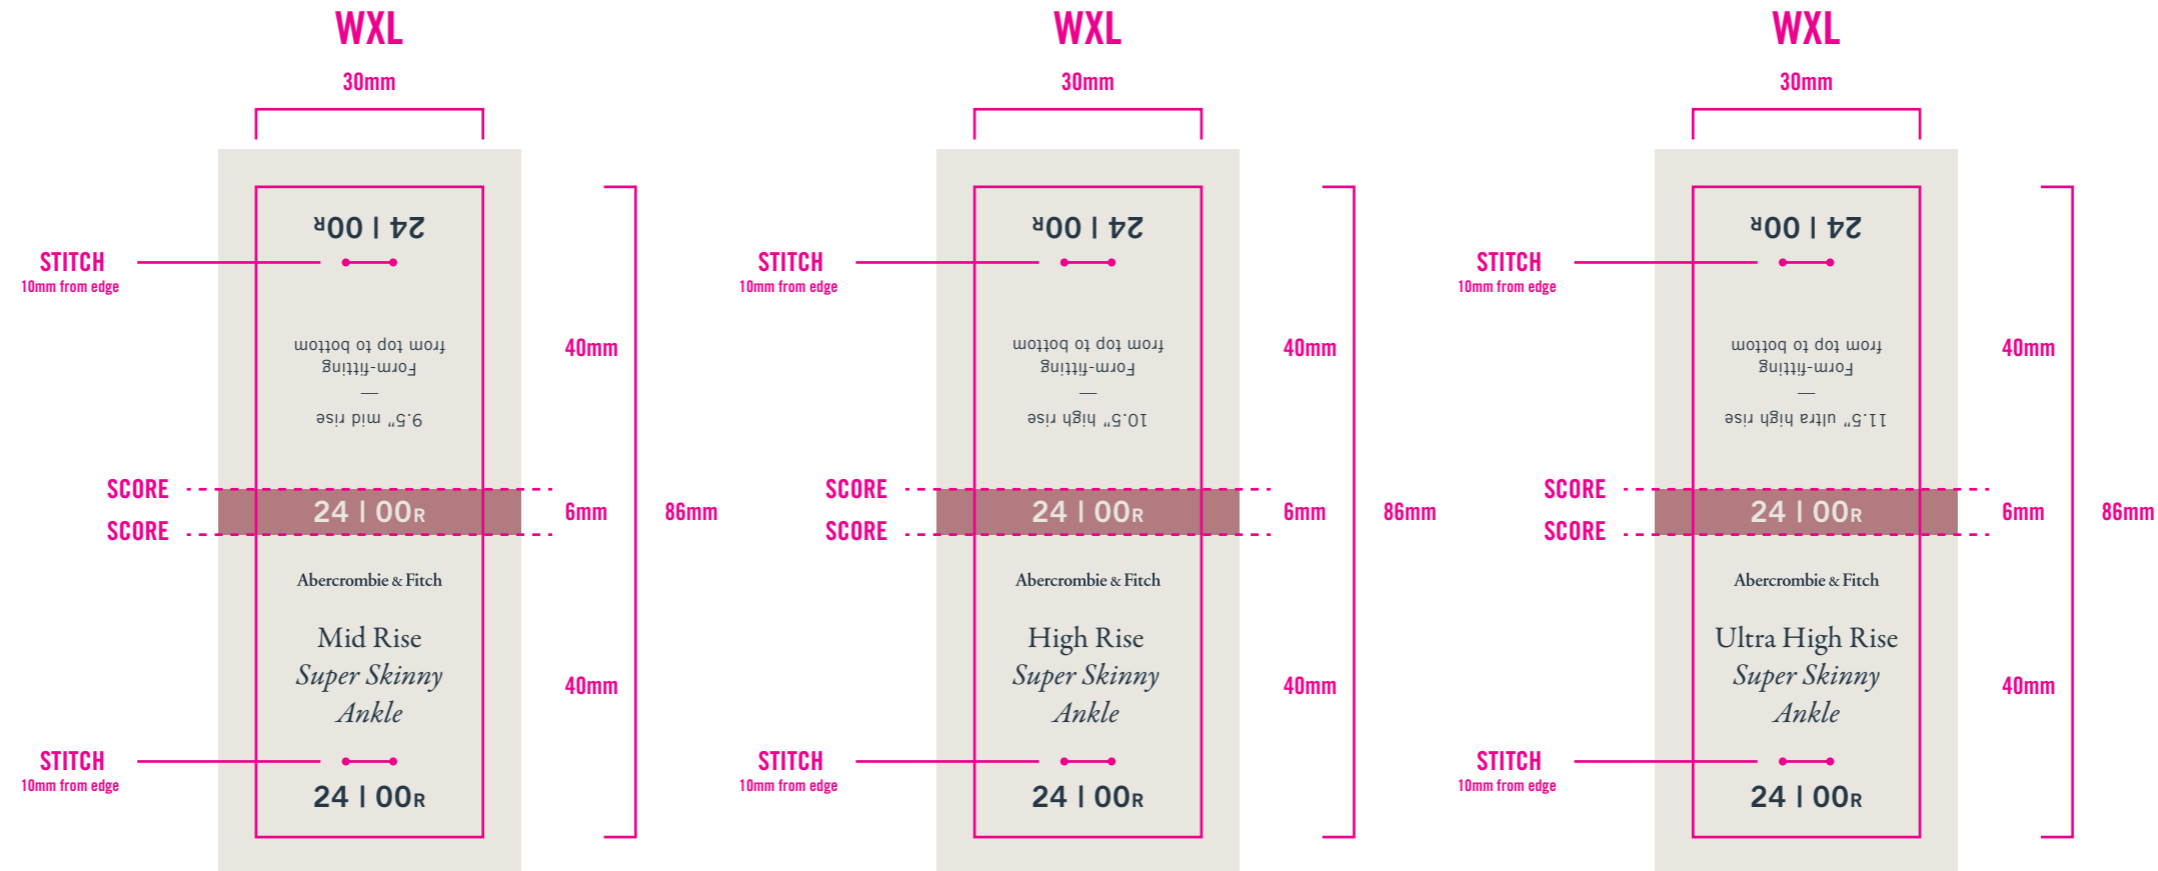

SIZE DISTRIBUTION	
WAIST	LENGTH
24 00R	R
25 0R	S
26 2R	L
27 4R	
28 6R	
29 8R	
30 10R	
31 12R	
32 14R	
33 16R	

NUMERIC COLORS		
	PMS 5005 C	24 WAIST
	PMS 2139 C	25 WAIST
	PMS 492 C	26 WAIST
	PMS 7546 C	27 WAIST
	PMS 5615 C	28 WAIST
	PMS 505 C	29 WAIST
	PMS 7570 C	30 WAIST
	PMS 645 C	31 WAIST
	PMS 7494 C	32 WAIST
	COOL GRAY 10C	33 WAIST

CORE COLORS	
	PMS 7546 C BASE
	PMS 9043 C COPY

Abercrombie & Fitch	DENIM JOKER UPDATE - CURVE LOVE WXL (AWJT55_20S_001)	DATE CREATED: 07/31/19 DATE REVISED: X/XX/XX	FINISHED : 30mm(w) x 40 mm(h) x 6mm(d)
	TEMPLATE: 2019 UPDATE	GRAPHICS: CARRIE DOYLE (4876) / MARTIN (6233)	SOFT TOUCH FINISHING (ref xxxxxx for execution)