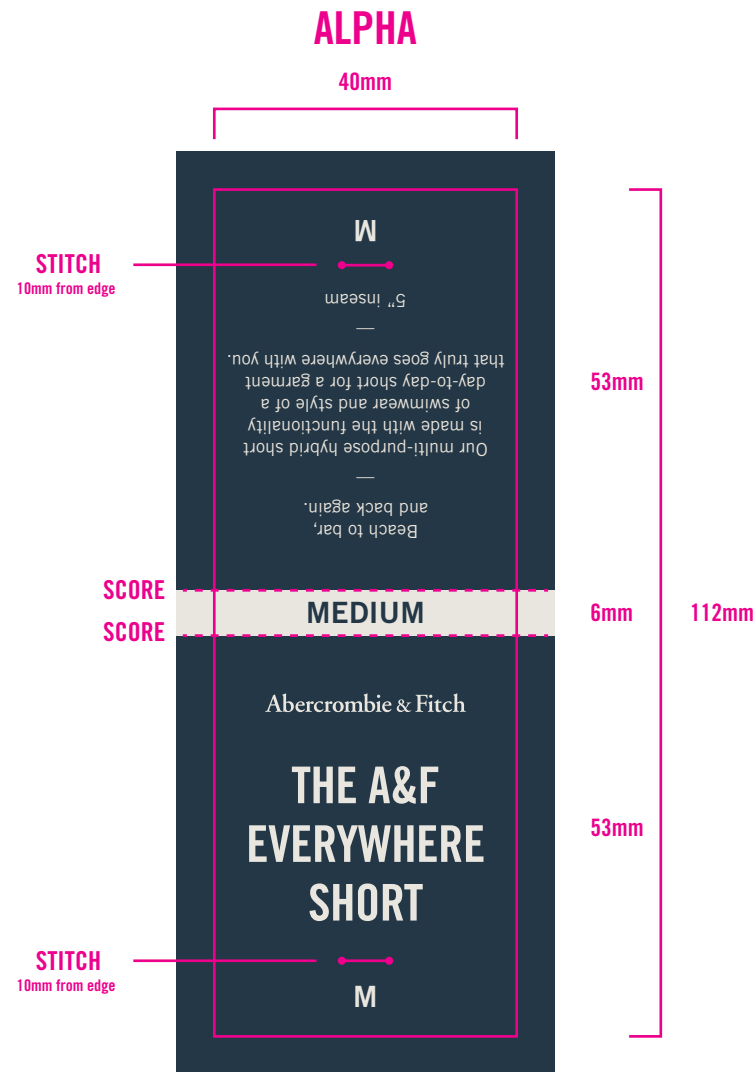

Abercrombie & Fitch	SWIM JOKER UPDATE - SWIM HYBRID (AMJT33_20S_002)	DATE CREATED: 08/12/19 DATE REVISED: X/XX/XX	FINISHED : 40mm(w) x 53 mm(h) x 6mm(d)
	TEMPLATE: 2019 UPDATE	GRAPHICS: DOYLE (4876) / MARTIN (6233)	SOFT TOUCH FINISHING

SIZE DISTRIBUTION		
ALPHA		INSEAM
X-SMALL	XS	5"
SMALL	S	7"
MEDIUM	M	9"
LARGE	L	
X-LARGE	XL	
XX-LARGE	XXL	

CORE COLORS		
	PMS 7546 C	BASE
	PMS 9043 C	COPY