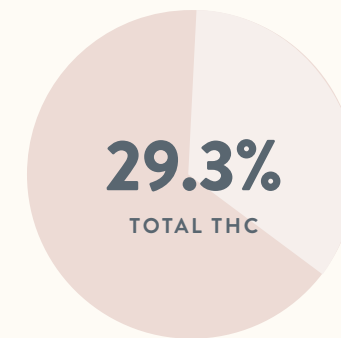

CALM

101-199

CRUISE

201-299

CREATE

301-199

CONNECT

401-499

CHARGE

501-599

STAPLE STRAINS

CannDescent's strains are carefully selected and assigned to one of five matching effect characteristics. A number range helps consumers curate their desired experience every time.

For restful sleep, relaxation or relief, soothe yourself with CannDescent Calm™

Calm 117 is one of the original strains in the CannDescent garden. This effect will leave your whole body feeling relaxed and euphoric. Calm 117 is one of CannDescent's staple stains that is available from our garden all year round.

TOP TERPENES

- **CARYOPHYLLENE**
  cinnamon, cloves
- **LIMONENE**
  citrus, orange, lemon
- **MYRCENE**
  peppery, spicy, hoppy

Keep up the pace, relax your mind, and sail through the day with CannDescent Cruise.™

Cruise 222 is the ideal hybrid, allowing you to focus while maintaining an upbeat demeanor. This effect will leave you happy, social, and focused. Cruise 222 is one of CannDescent's staple stains that is available from our garden all year round.

TOP TERPENES

- **LIMONENE**
  citrus, orange, lemon
- **CARYOPHYLLENE**
  cinnamon, cloves
- **MYRCENE**
  peppery, spicy, hoppy

When it's time to paint, jam, code, blog, or game, find your muse in CannDescent Create™

Create 307 is an uplifting hybrid, which unlocks the doors to your inspiration. This effect will leave you feeling creative and euphoric. Create 307 is one of CannDescent's staple stains that is available from our garden all year round.

TOP TERPENES

- **LIMONENE**
  citrus, orange, lemon
- **CARYOPHYLLENE**
  cinnamon, cloves
- **LINALOOL**
  lavender

When it's time to laugh, go out with friends or get intimate, invite CannDescent Connect™