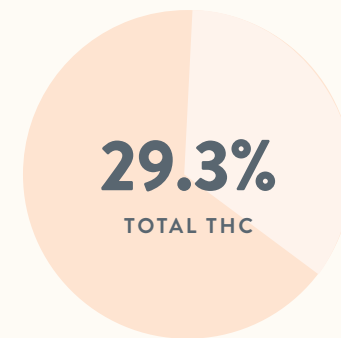

TOP TERPENES

- **LIMONENE**
  citrus, orange, lemon
- **CARYOPHYLLENE**
  cinnamon, cloves
- **LINALOOL**
  lavender

When it's time to laugh, go out with friends or get intimate, invite CannDescent Connect™