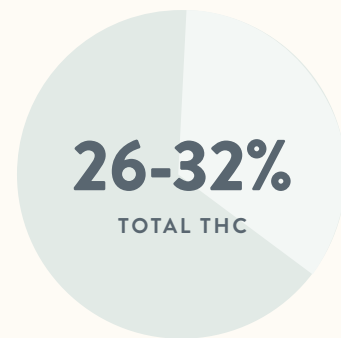

TOP TERPENES

- **LIMONENE**
  citrus, orange, lemon
- **CARYOPHYLLENE**
  cinnamon, cloves
- **MYRCENE**
  peppery, spicy, hoppy

When it's time to paint, jam, code, blog, or game, find your muse in CannDescent Create™