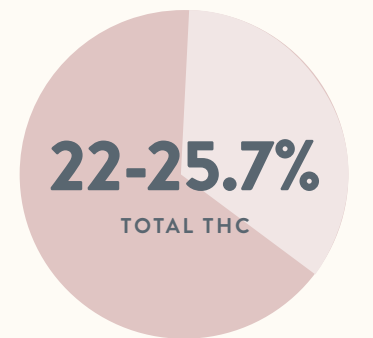

TOP TERPENES

- **TERPINOLENE**
  piney, floral, herbaceous
- **MYRCENE**
  peppery, spicy
- **OCIMENE**
  sweet citrus-y and earthy