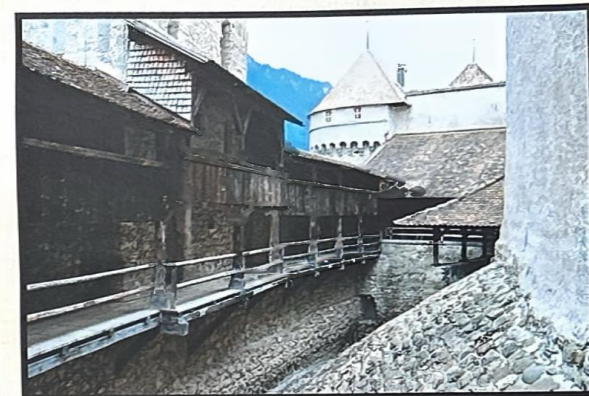

MORRO BAY

PEBBLE BEACH

YOSEMITE NATIONAL PARK

ANZAC HILL

SUNSET AT ORR LAKE