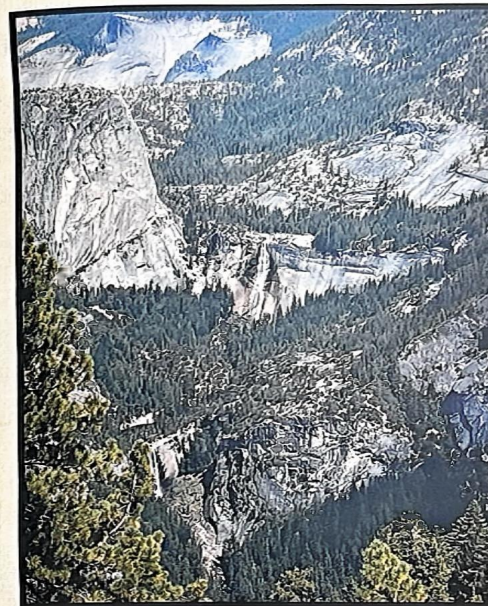

MORRO BAY

PEBBLE BEACH

YOSEMITE NATIONAL PARK

ANZAC HILL

SUNSET AT ORR LAKE