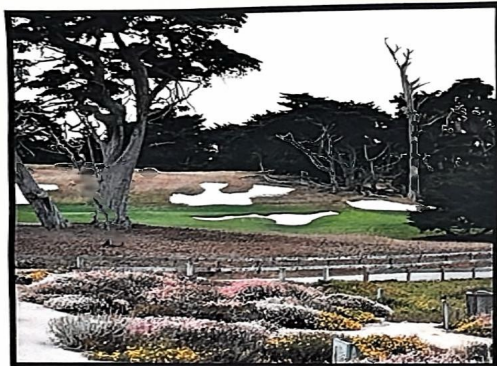

MORRO BAY

PEBBLE BEACH

YOSEMITE NATIONAL PARK

ANZAC HILL

SUNSET AT ORR LAKE