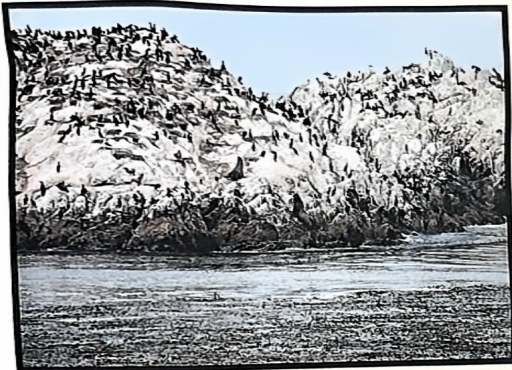

MORRO BAY

PEBBLE BEACH

YOSEMITE NATIONAL PARK

ANZAC HILL

SUNSET AT ORR LAKE