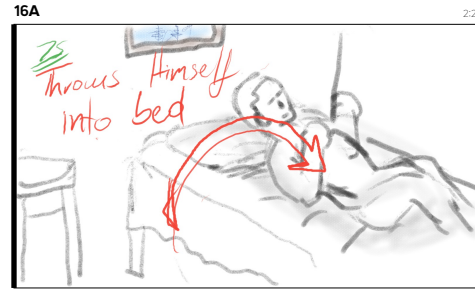

QUIET

Boards: 104 | Shots: 20 | Duration: 3:28 | Aspect Ratio: 16 : 9
DRAFT: FEBRUARY 13, 2023