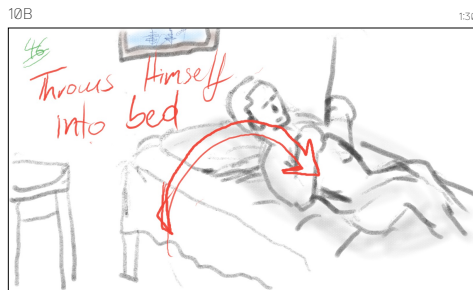

QUIET

Boards: 104 | Shots: 20 | Duration: 3:28 | Aspect Ratio: 16 : 9
DRAFT: FEBRUARY 13, 2023