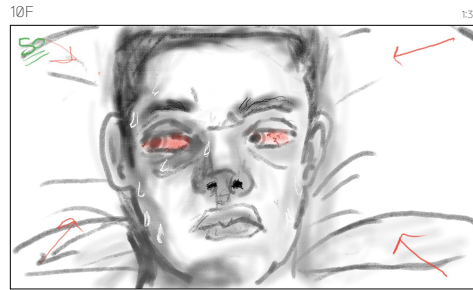

QUIET

Boards: 104 | Shots: 20 | Duration: 3:28 | Aspect Ratio: 16 : 9
DRAFT: FEBRUARY 13, 2023