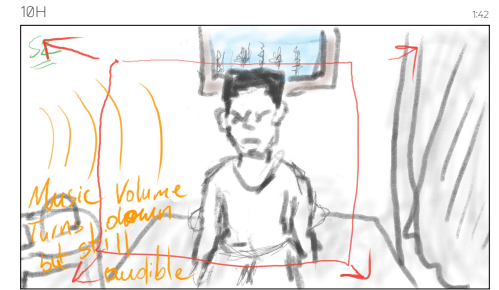

QUIET

Boards: 104 | Shots: 20 | Duration: 3:28 | Aspect Ratio: 16 : 9
DRAFT: FEBRUARY 13, 2023