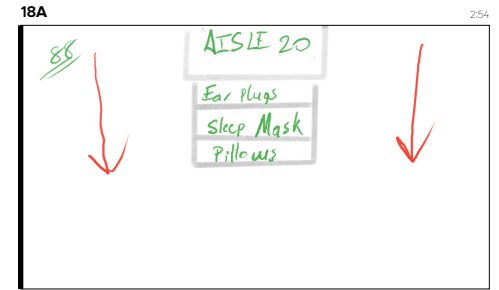

QUIET

Boards: 104 | Shots: 20 | Duration: 3:28 | Aspect Ratio: 16 : 9
DRAFT: FEBRUARY 13, 2023