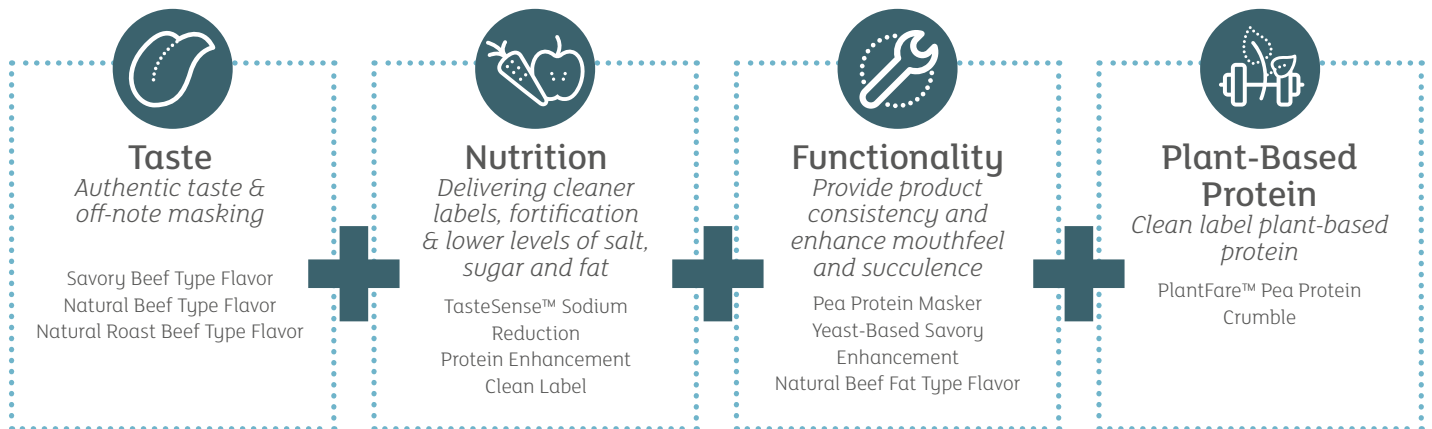

Radicle™ by Kerry

Deliver the primal taste and aroma pets crave

Pet owners are more likely to consume a meatless diet.

Taste continues to be the largest barrier to plant-based meat products. As plant-based innovations progress, consumers will expect meatless products to closely replicate the taste and richness of meat for their pets. Our Radicle™ portfolio of unrivalled taste, nutrition and functional solutions for plant-based pet foods can help you seamlessly bring vegan or mixed protein products to market that can mask unfavorable notes from common plant protein sources and deliver the authentic flavor and succulence pet parents expect from animal protein.

12%

of pet owners consider themselves vegan or vegetarian. Of consumers that do not currently feed their pets plant-based diets,

45%

are interested in learning more about the concept.

What it is

Radicle™ by Kerry is our Taste & Nutrition solutions platform for plant-based food, encompassing taste, nutrition, function, sustainable plant proteins & plant-based dairy.

What it Means for You

- Vegan & vegetarian
- No artificial colors or flavors
- Non-GMO
- Processor-friendly ingredient

Product Specifications

PlantFare™ Crumbles

Plant-based pea protein crumbles

BENEFITS

Nutritional	Shelf Life	Sensory
17g/100g protein	1-8 months (frozen)	Mimics the texture of ground beef
0g cholesterol		Clean flavor with savory taste profile

Cereshred™

Plant-based soy and wheat protein shred

BENEFITS

Nutritional	Shelf Life	Sensory
64% protein	12 months ambient	Mimics the texture of chicken, beef, pork, duck, or fish
0g cholesterol		Clean flavor with savory taste profile