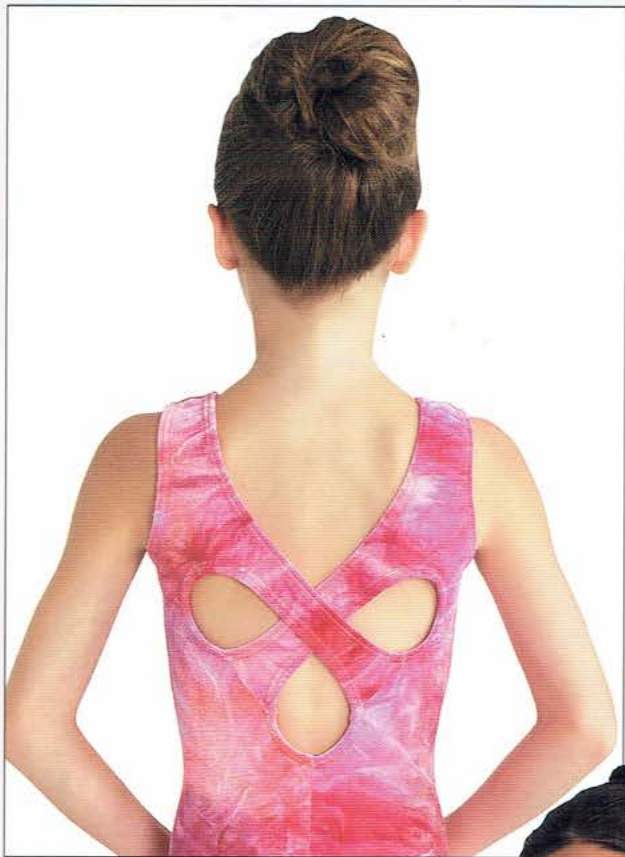

2106 & 6912