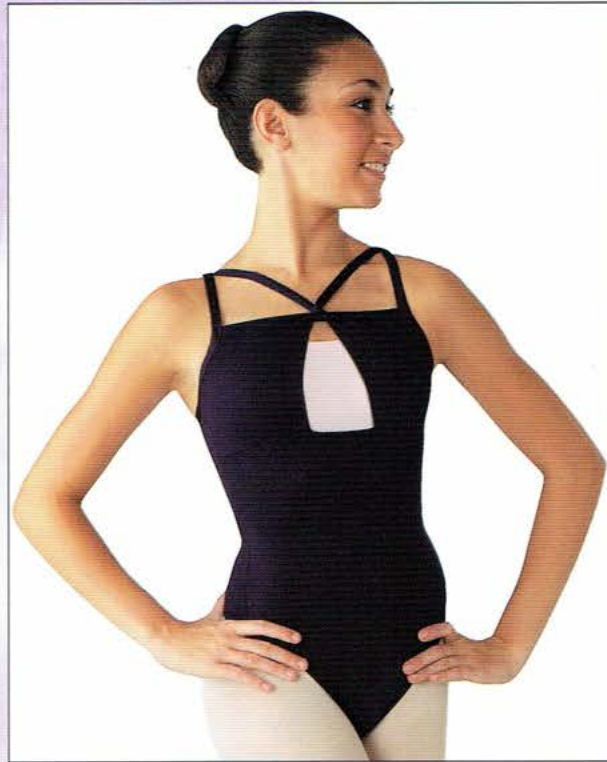

PINKIE SWEAR

Pink and Black combinations for the modern yet classical dancer.

Start Ship: January 1, 2006

2544