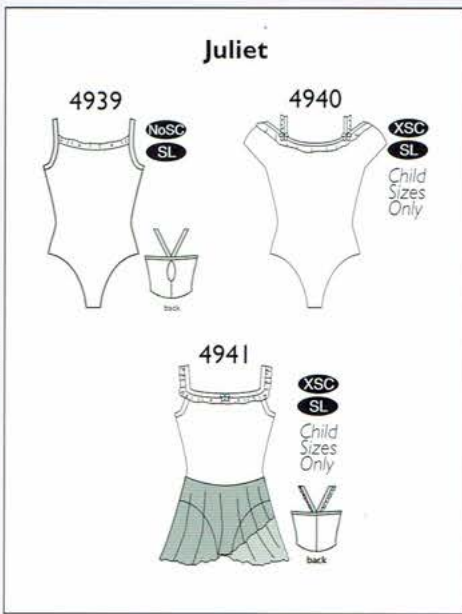

New!
4055-907

907 Pink Velour with Sparkle
Sheer Sleeves and Skirt

JULIET

982 Pink 983 Black

Classic styles in Silkskyn accented with organza ribbons, sparkle sheers, and pretty bows.

Styles in 982 Pink have full front linings in all sizes.

4939

4940

4941

DIMENSIONS

987 Dimensions

Two-directional rib in supple, deep black nylon lycra.

Start Ship: February 1, 2006

2076