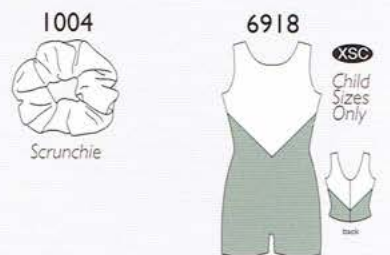

White cotton tank top with screenprint.

1188-017

Black Cotton Roll Top Pants with screenprint on back waistband.

Sizes: IC MC LC
SA MA LA XLA

1189

1188

PINKIE SWEAR

Pink and Black combinations for the modern yet classical dancer.