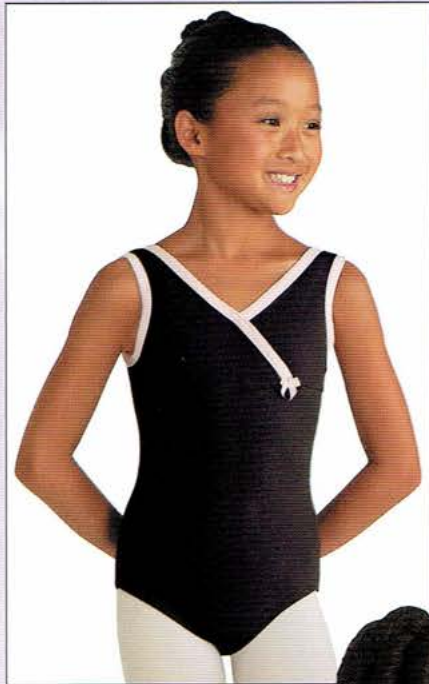

PINKIE SWEAR

Pink and Black combinations for the modern yet classical dancer.

Start Ship: January 1, 2006

2267