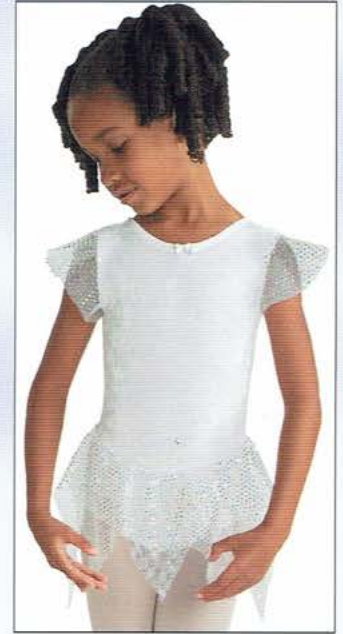

4055

Panne Velvet Styles

Available in these fabrics:

909 Ballet Pink 916 White
915 Light Blue 919 Lavender

2100

2515

2105

New!

2267

2102

1004