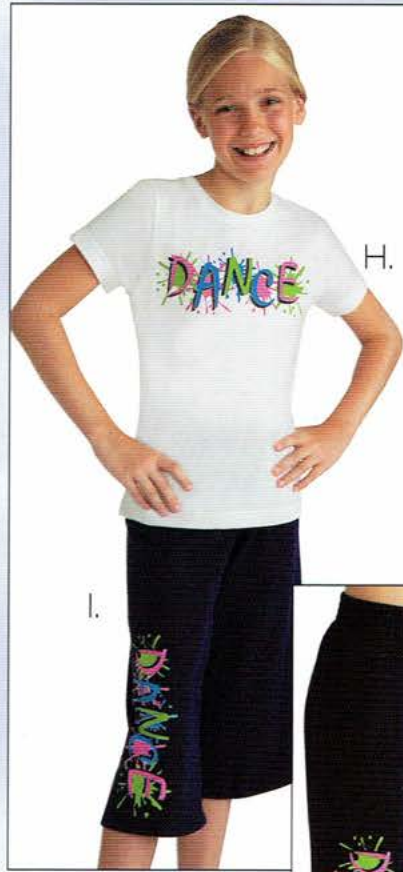

G.

H.

I.

I.

J.

K.

L.

K.

L.

G. Dance Positions Rhinestones

1190-017
Black cotton long sleeve shirt with thumb slot in cuff and rhinestone appliqué.
Sizes: MC LC
SA MA LA XLA

H. Dance Explosions Shirt

1191-017
White cotton t-shirt with brightly colored screenprint.
Sizes: IC MC LC
SA MA LA XLA

I. Dance Explosions Clamdiggers

1192-017
Black cotton clamdiggers with brightly colored screenprint.
Sizes: IC MC LC
SA MA LA XLA

J. Dance University Shirt

1178-017
Copper foil appliqué on burgundy cotton Lycra cap sleeve top.
Sizes: MC LC
SA MA LA XLA

K. Dance to Live Tank Top

1170-017
White screenprint reads front to back around hem of black cotton ribbed tank top.
Sizes: MC LC
SA MA LA XLA

L. Dance to Live Clamdiggers

1169-017
White screenprint reads up and down sides of black cotton Lycra clamdiggers.
Sizes: MC LC
SA MA LA XLA