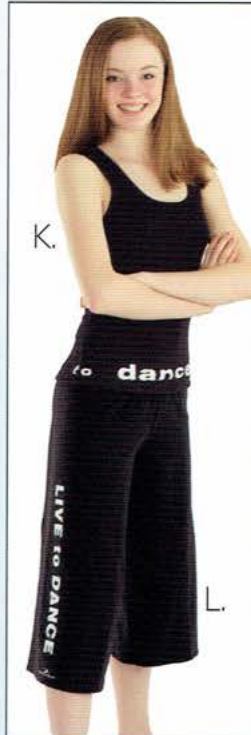

K.

L.

G. Dance Positions Rhinestones

1190-017
Black cotton long sleeve shirt with thumb slot in cuff and rhinestone appliqué.
Sizes: MC LC
SA MA LA XLA

H. Dance Explosions Shirt

1191-017
White cotton t-shirt with brightly colored screenprint.
Sizes: IC MC LC
SA MA LA XLA

I. Dance Explosions Clamdiggers

1192-017
Black cotton clamdiggers with brightly colored screenprint.
Sizes: IC MC LC
SA MA LA XLA

J. Dance University Shirt

1178-017
Copper foil appliqué on burgundy cotton Lycra cap sleeve top.
Sizes: MC LC
SA MA LA XLA

K. Dance to Live Tank Top

1170-017
White screenprint reads front to back around hem of black cotton ribbed tank top.
Sizes: MC LC
SA MA LA XLA

L. Dance to Live Clamdiggers

1169-017
White screenprint reads up and down sides of black cotton Lycra clamdiggers.
Sizes: MC LC
SA MA LA XLA