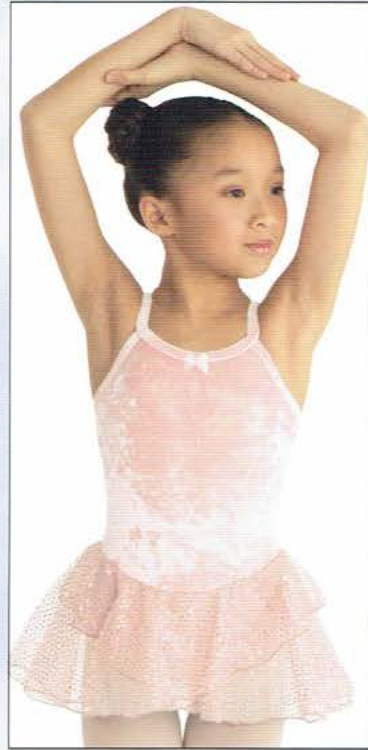

New! 4055

4051

New! 4056

4979

4658

1011

4051

972 Pink 973 White
974 Blue 976 Lavender

Mesh accents dotted with holographic foil are paired with crushed panne velvets in poly spandex.

Shaded areas in drawings indicate mesh fabrics.

Start Ship: January 1, 2006