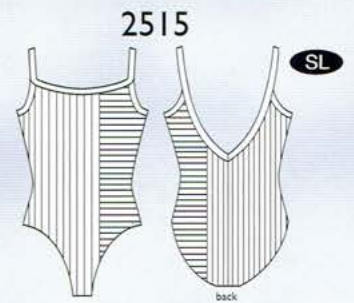

DIMENSIONS

987 Dimensions

Two-directional rib in supple, deep black nylon lycra.

Start Ship: February 1, 2006