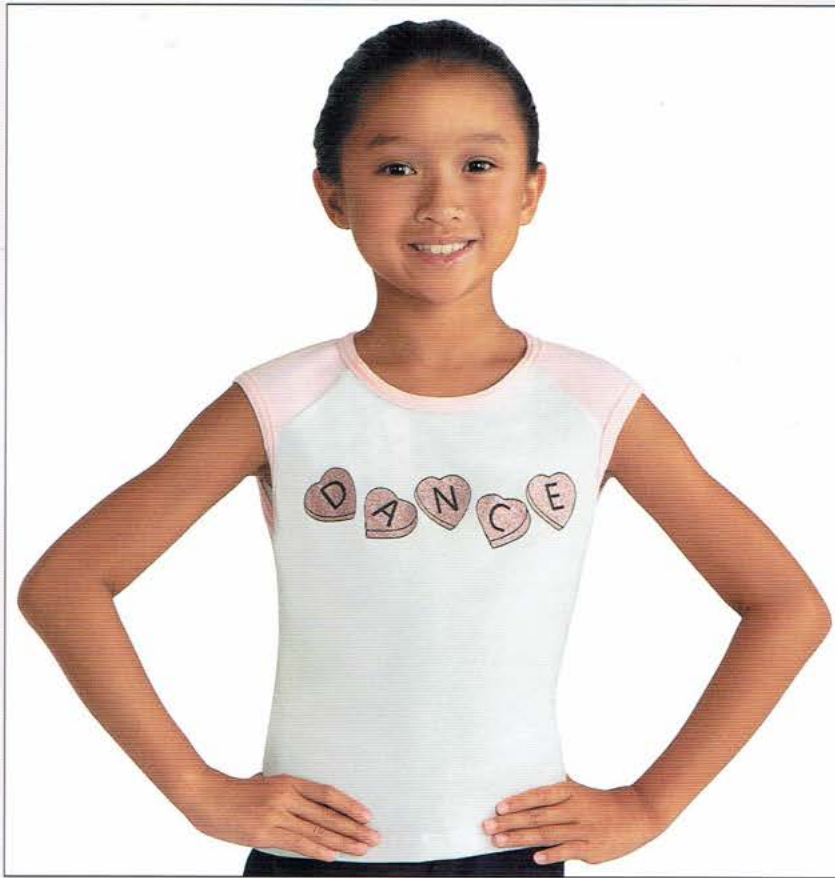

Candy Hearts

1186-017

White/pink cotton shirt with glittery dance hearts screenprint.

Sizes: SC IC MC LC

1186