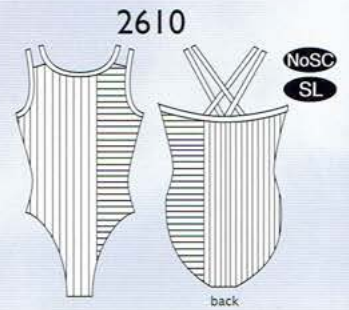

DIMENSIONS

987 Dimensions

Two-directional rib in supple, deep black nylon lycra.

Start Ship: February 1, 2006