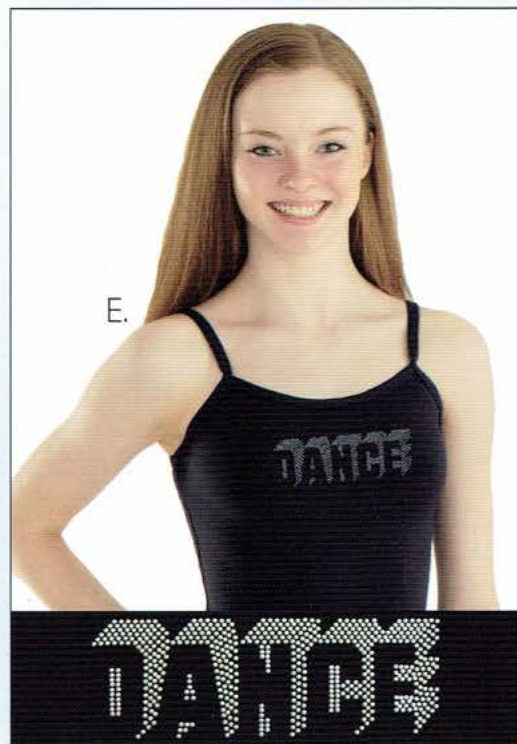

HOLIDAY II STREETWEAR

Start Ship: November 15, 2005

Dance Monster Shirts

Whimsical sugar-sparkle screenprints on pink and light blue short sleeve fitted cotton t-shirts.

Sizes: SC IC MC LC
SA MA LA XLA

A. Me TAP to different beat

1065-017
Light blue shirt

B. Me like dance

1066-017
Pink shirt

C. Shake me booty

1063-017
Light blue shirt

D. Take me to dance

1064-017
Pink shirt

E. Dance Shadow Shirt

1172-017
Silver nailhead appliqué on black cotton Lycra® camisole top.

Sizes: IC MC LC
SA MA LA XLA

F. Rhinestone Dance Shirt

1179-017
Rhinestone appliqué on black cotton Lycra camisole top.

Sizes: IC MC LC
SA MA LA XLA