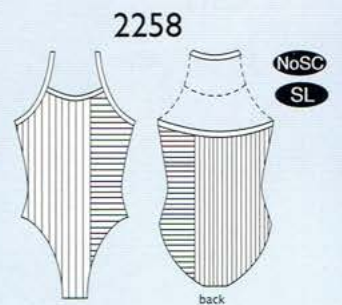

DIMENSIONS

987 Dimensions

Two-directional rib in supple, deep black nylon lycra.

Start Ship: February 1, 2006