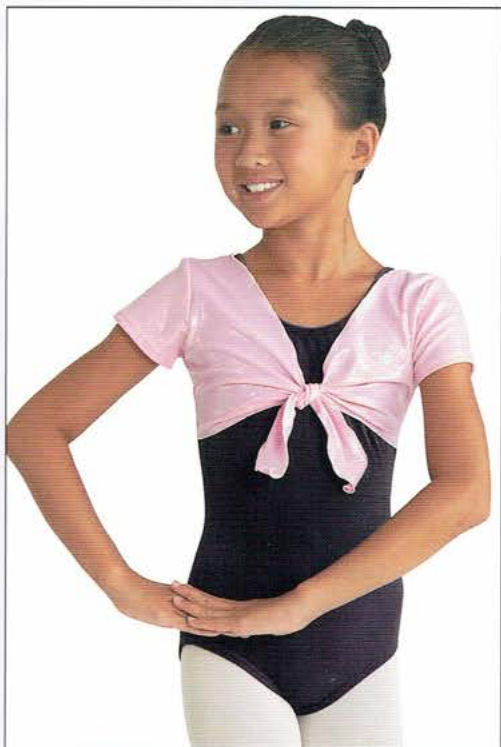

Shaded areas in line drawings indicate matching mesh or black fabric as noted.

Start Ship: February 1, 2006

4327

2267

1011

4612

2526

2526