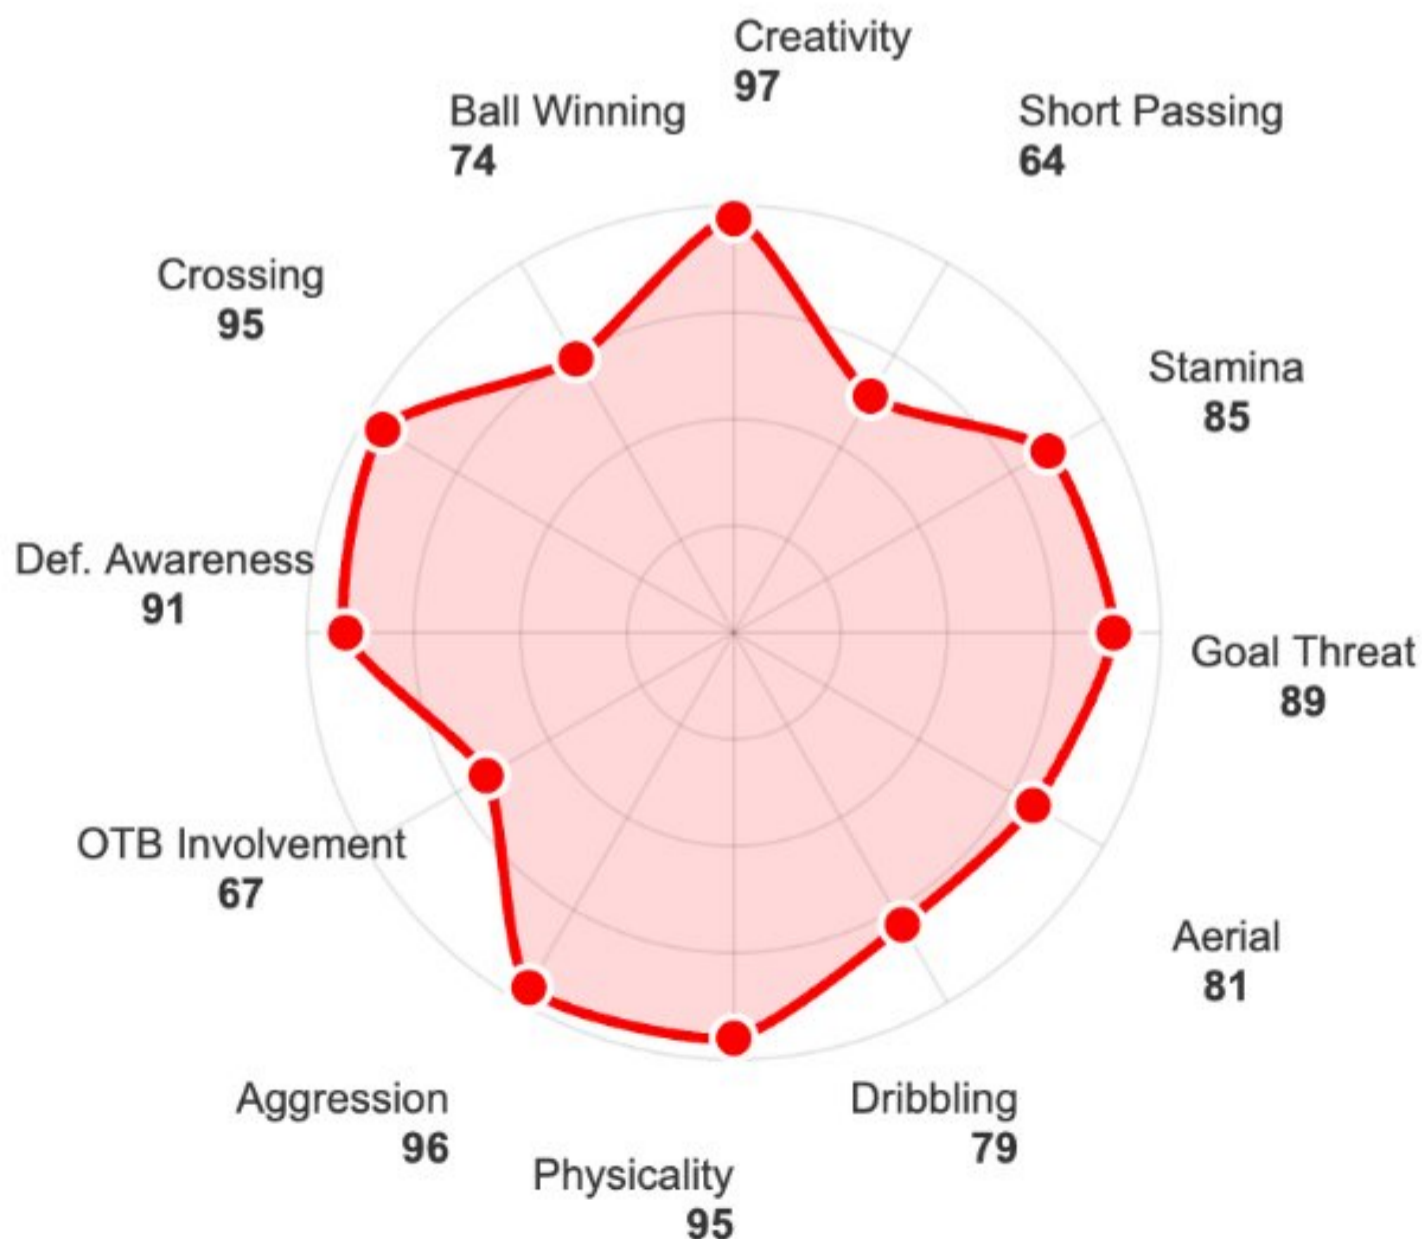

GAMES PLAYED

24

MINUTES PLAYED

1557

AVERAGE RATING

6.93

GOALS

2

ASSISTS

1

DRIBBLE SUCCESS %

46.4%

PASS ACCURACY

84.2%

DUELS WON %

68.4%

Shea Emmanuel Charles

Defensive Midfield • 22 yrs • Southampton • Championship • 2025/2026
Northern Ireland • Right foot • 189cm • Contract: June 2027

ATTACKING

GOALS

ASSISTS

SHOTS

SHOTS ON TARGET

XG