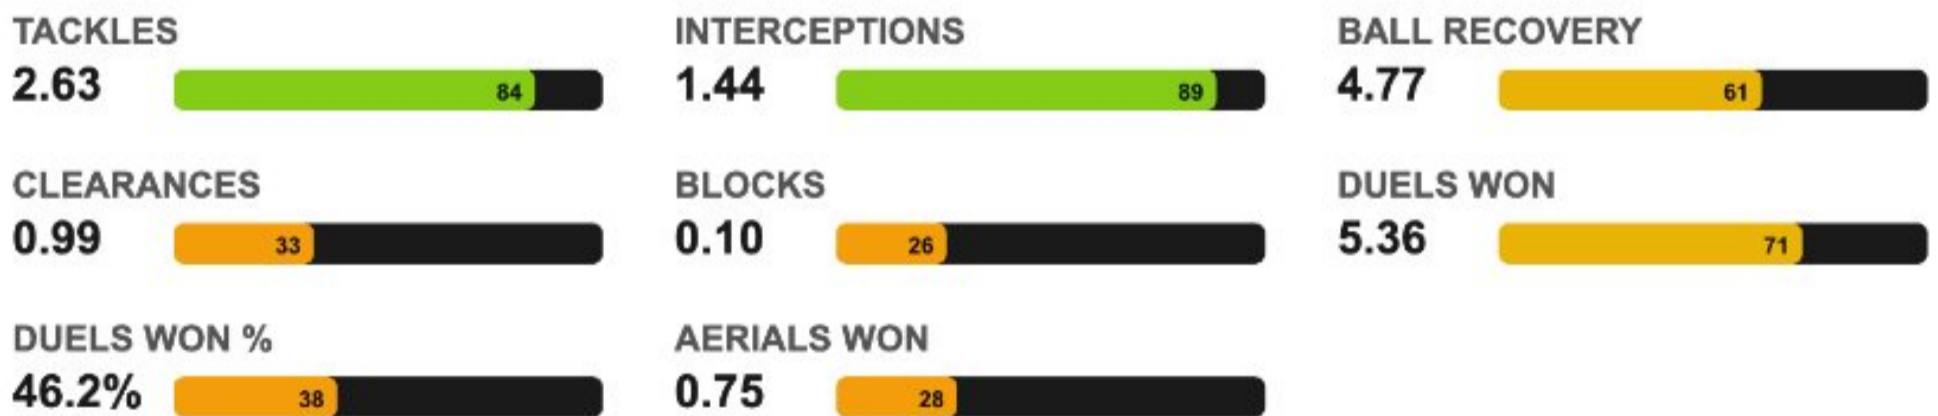

David Ozoh

Defensive Midfield • 20 yrs • Derby County • Championship • 2025/2026
England • Right foot • 189cm • Contract: June 2026

ATTACKING

PASSING

DEFENDING

DISCIPLINE & OTHER