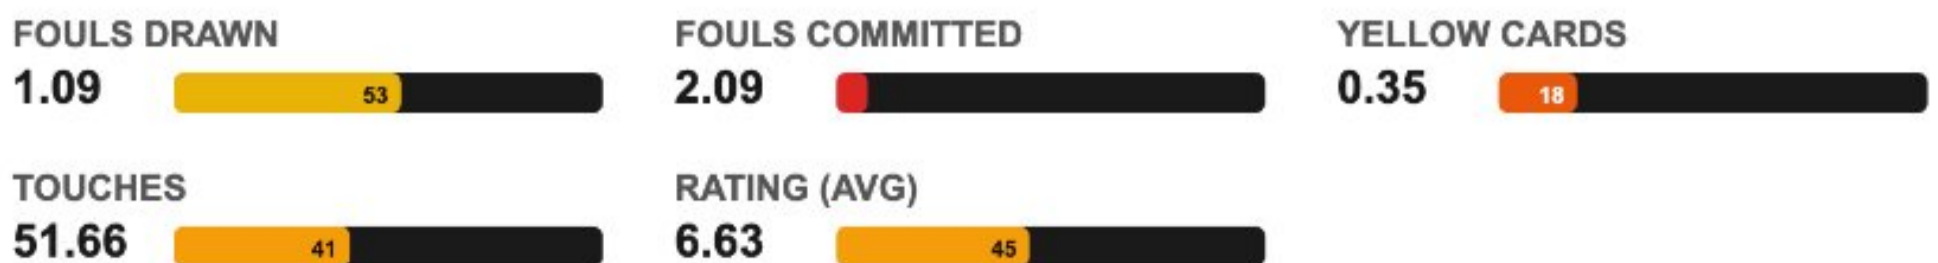

DUELS WON %

46.2%

David Ozoh's style of play really sets him apart from other midfielders. His progressive passing is outstanding, allowing him to break lines and set the tempo for Derby County's attacks. With a remarkable ability to move the ball forward, he consistently finds teammates in space, making him a vital cog in the team's offensive setup. While he's got a knack for retaining possession, his chance creation is less effective, suggesting he might need to be more adventurous in the final third. Defensively, Ozoh shows decent awareness, often reading the game well, he has an eye for tackles and interceptions. His ball recovery stats are average, which might be a concern for a midfielder expected to contribute on both ends. Despite a slight decline in his scoring rate this season, his goal efficiency remains impressive, hinting at his capability to finish when he gets the opportunities. Overall, Ozoh's blend of passing precision and goal threat makes him a complete midfielder.

David Ozoh

Defensive Midfield • 20 yrs • Derby County • Championship • 2025/2026
England • Right foot • 189cm • Contract: June 2026

ATTACKING

PASSING

DEFENDING

DISCIPLINE & OTHER

David Ozoh

Defensive Midfield • 20 yrs • Derby County • Championship • 2025/2026
England • Right foot • 189cm • Contract: June 2026