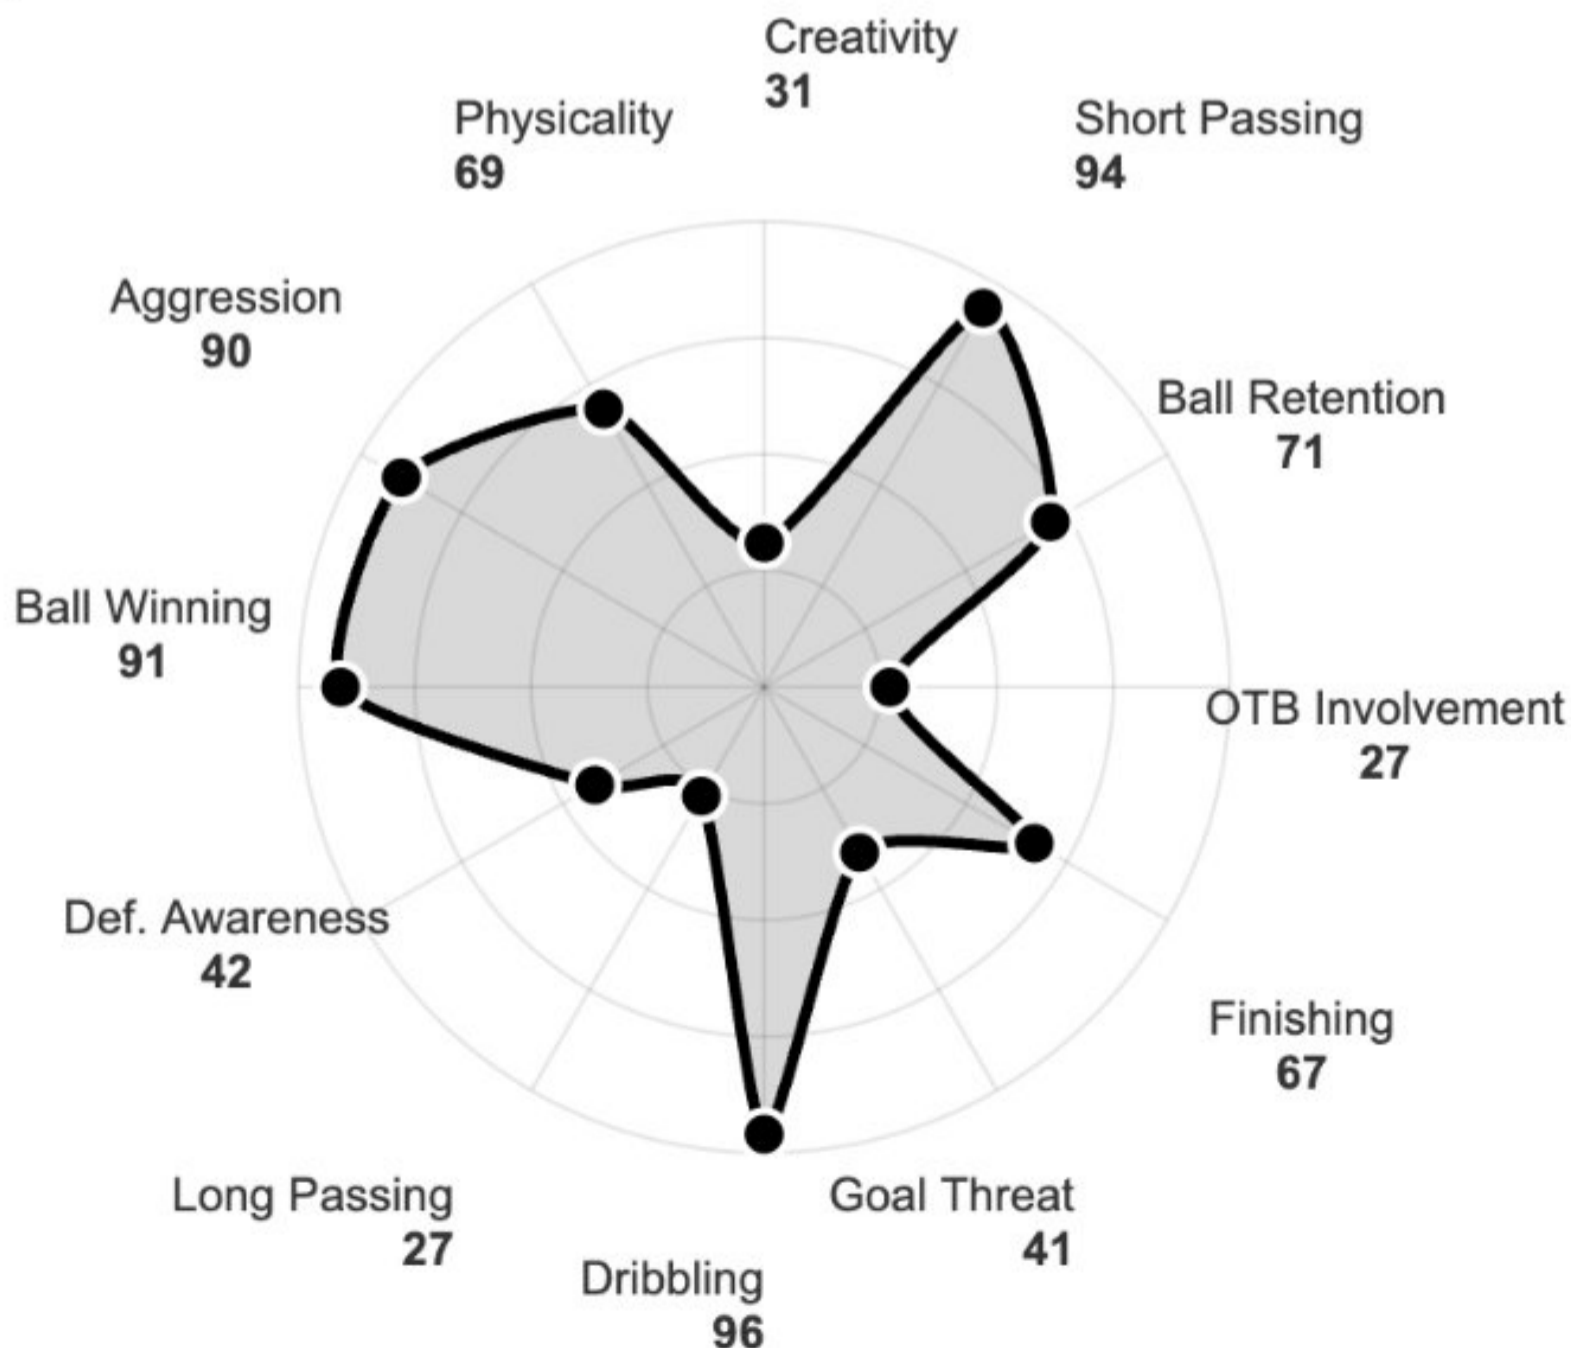

David Ozoh

Defensive Midfield • 20 yrs • Derby County • Championship • 2025/2026
England • Right foot • 189cm • Contract: June 2026

GAMES PLAYED

31

MINUTES PLAYED

1812

AVERAGE RATING

6.63

DUELS WON %

46.2%

David Ozoh's style of play really sets him apart from other midfielders. His progressive passing is outstanding, allowing him to break lines and set the tempo for Derby County's attacks. With a remarkable ability to move the ball forward, he consistently finds teammates in space, making him a vital cog in the team's offensive setup. While he's got a knack for retaining possession, his chance creation is less effective, suggesting he might need to be more adventurous in the final third. Defensively, Ozoh shows decent awareness, often reading the game well, he has an eye for tackles and interceptions. His ball recovery stats are average, which might be a concern for a midfielder expected to contribute on both ends. Despite a slight decline in his scoring rate this season, his goal efficiency remains impressive, hinting at his capability to finish when he gets the opportunities. Overall, Ozoh's blend of passing precision and goal threat makes him a complete midfielder.

David Ozoh

Defensive Midfield • 20 yrs • Derby County • Championship • 2025/2026
England • Right foot • 189cm • Contract: June 2026

ATTACKING

PASSING

DEFENDING

DISCIPLINE & OTHER

David Ozoh

Defensive Midfield • 20 yrs • Derby County • Championship • 2025/2026
England • Right foot • 189cm • Contract: June 2026

Compared to all U23 DM/CMs from the Championship, min 1750 mins played