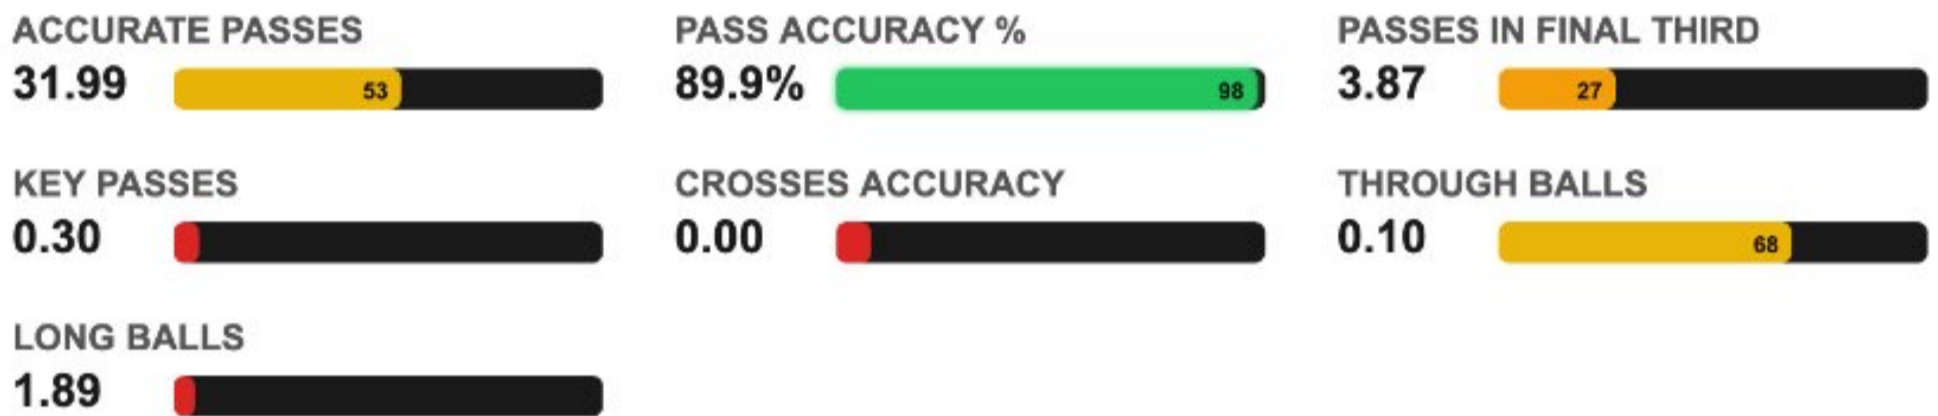

David Ozoh

Defensive Midfield • 20 yrs • Derby County • Championship • 2025/2026
England • Right foot • 189cm • Contract: June 2026

GAMES PLAYED

31

MINUTES PLAYED

1812

AVERAGE RATING

6.63

DUELS WON %

46.2%

David Ozoh's style of play really sets him apart from other midfielders. His progressive passing is outstanding, allowing him to break lines and set the tempo for Derby County's attacks. With a remarkable ability to move the ball forward, he consistently finds teammates in space, making him a vital cog in the team's offensive setup. While he's got a knack for retaining possession, his chance creation is less effective, suggesting he might need to be more adventurous in the final third. Defensively, Ozoh shows decent awareness, often reading the game well, he has an eye for tackles and interceptions. His ball recovery stats are average, which might be a concern for a midfielder expected to contribute on both ends. Despite a slight decline in his scoring rate this season, his goal efficiency remains impressive, hinting at his capability to finish when he gets the opportunities. Overall, Ozoh's blend of passing precision and goal threat makes him a complete midfielder.

David Ozoh

Defensive Midfield • 20 yrs • Derby County • Championship • 2025/2026
England • Right foot • 189cm • Contract: June 2026

ATTACKING

PASSING

DEFENDING

DISCIPLINE & OTHER

David Ozoh

Defensive Midfield • 20 yrs • Derby County • Championship • 2025/2026
England • Right foot • 189cm • Contract: June 2026