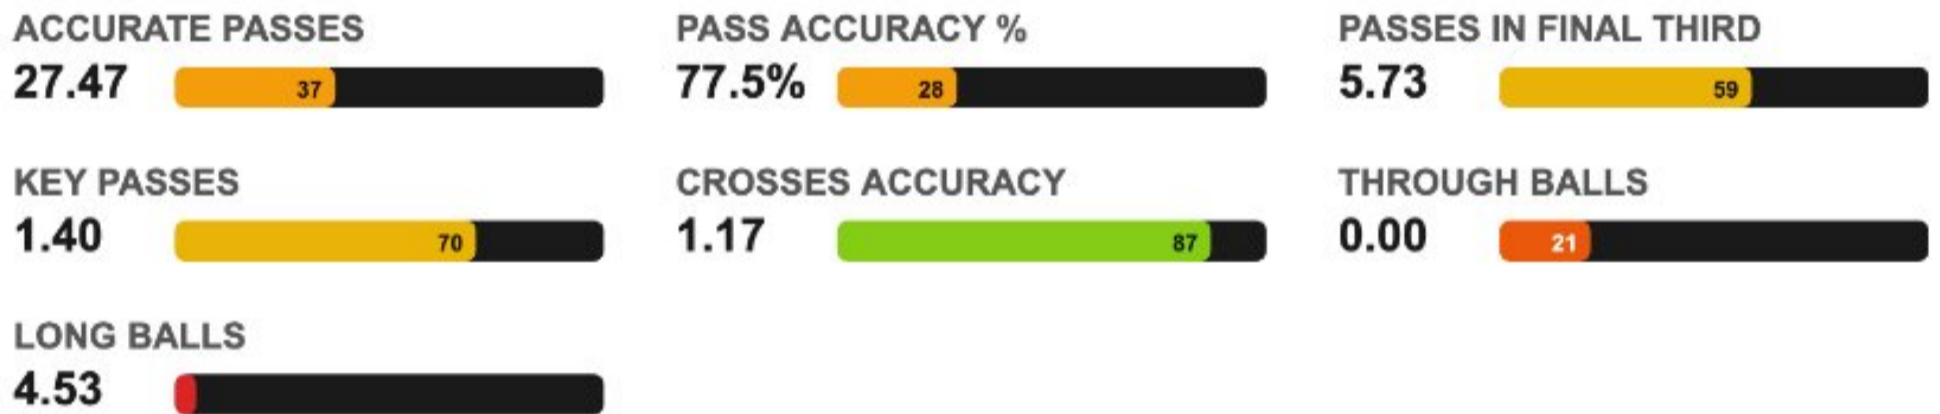

Alfie Devine

Attacking Midfield • 21 yrs • Preston North End • Championship • 2025/2026
England • Right foot • 182cm • Contract: June 2027

Alfie Devine is a young attacking midfielder at Preston who plays like an old-school goalscoring midfielder. He wants to get on the ball between the lines, turn and drive at the back line, and he's always looking to arrive late in the box. He's got a clean strike, sees combinations quickly around the area, and he'll take responsibility in tight moments, but he can still get knocked off it when games get physical and he's learning when to force the killer action versus when to keep the move alive. The tools are there for him to be a proper Championship difference-maker if he can add consistency and is able to stand up to the week-to-week physical side demands of the league.

Alfie Devine

Attacking Midfield • 21 yrs • Preston North End • Championship • 2025/2026
England • Right foot • 182cm • Contract: June 2027

ATTACKING

PASSING

DEFENDING

DISCIPLINE & OTHER

Alfie Devine

Attacking Midfield • 21 yrs • Preston North End • Championship • 2025/2026
 England • Right foot • 182cm • Contract: June 2027