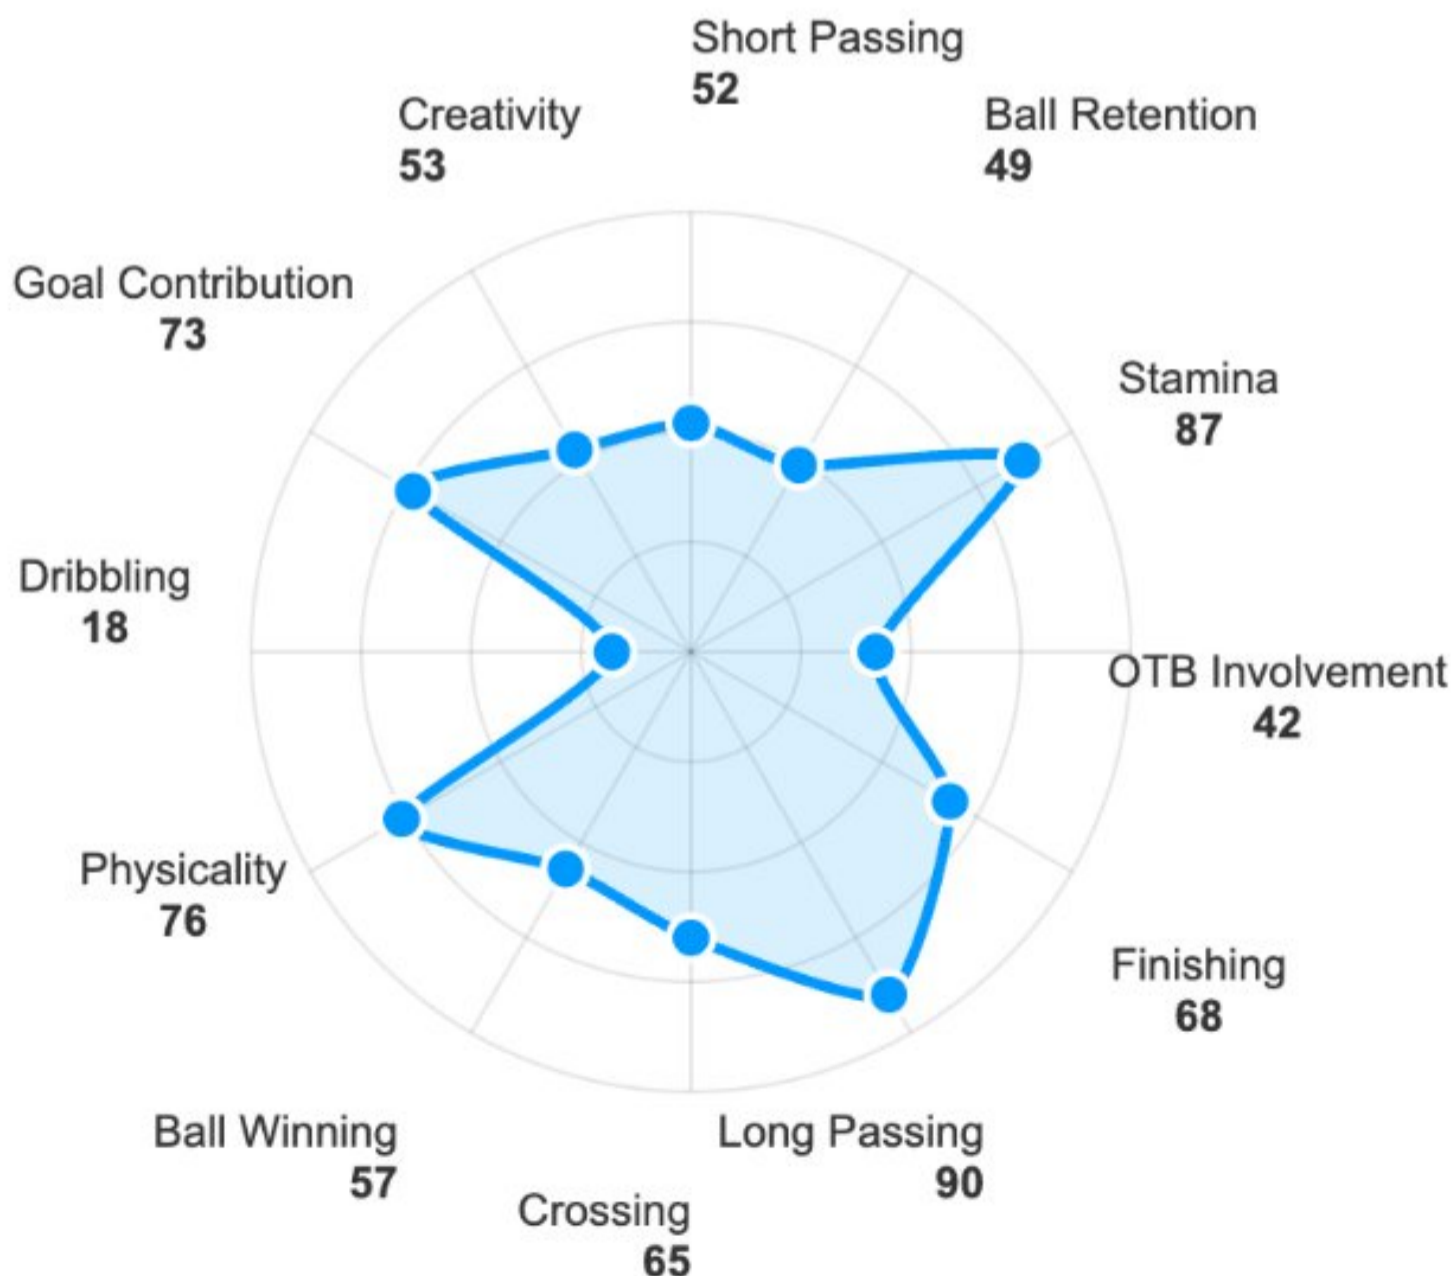

Alfie Devine

Attacking Midfield • 21 yrs • Preston North End • Championship • 2025/2026
England • Right foot • 182cm • Contract: June 2027

Alfie Devine is a young attacking midfielder at Preston who plays like an old-school goalscoring midfielder. He wants to get on the ball between the lines, turn and drive at the back line, and he's always looking to arrive late in the box. He's got a clean strike, sees combinations quickly around the area, and he'll take responsibility in tight moments, but he can still get knocked off it when games get physical and he's learning when to force the killer action versus when to keep the move alive. The tools are there for him to be a proper Championship difference-maker if he can add consistency and is able to stand up to the week-to-week physical side demands of the league.

GAMES PLAYED

40

MINUTES PLAYED

2703

AVERAGE RATING

7.01

GOALS

8

ASSISTS

4

DRIBBLE SUCCESS %

48.4%

PASS ACCURACY

77.5%

DUELS WON %

57.5%

Alfie Devine

Attacking Midfield • 21 yrs • Preston North End • Championship • 2025/2026
England • Right foot • 182cm • Contract: June 2027

ATTACKING

PASSING

DEFENDING

DISCIPLINE & OTHER

Alfie Devine

Attacking Midfield • 21 yrs • Preston North End • Championship • 2025/2026
 England • Right foot • 182cm • Contract: June 2027