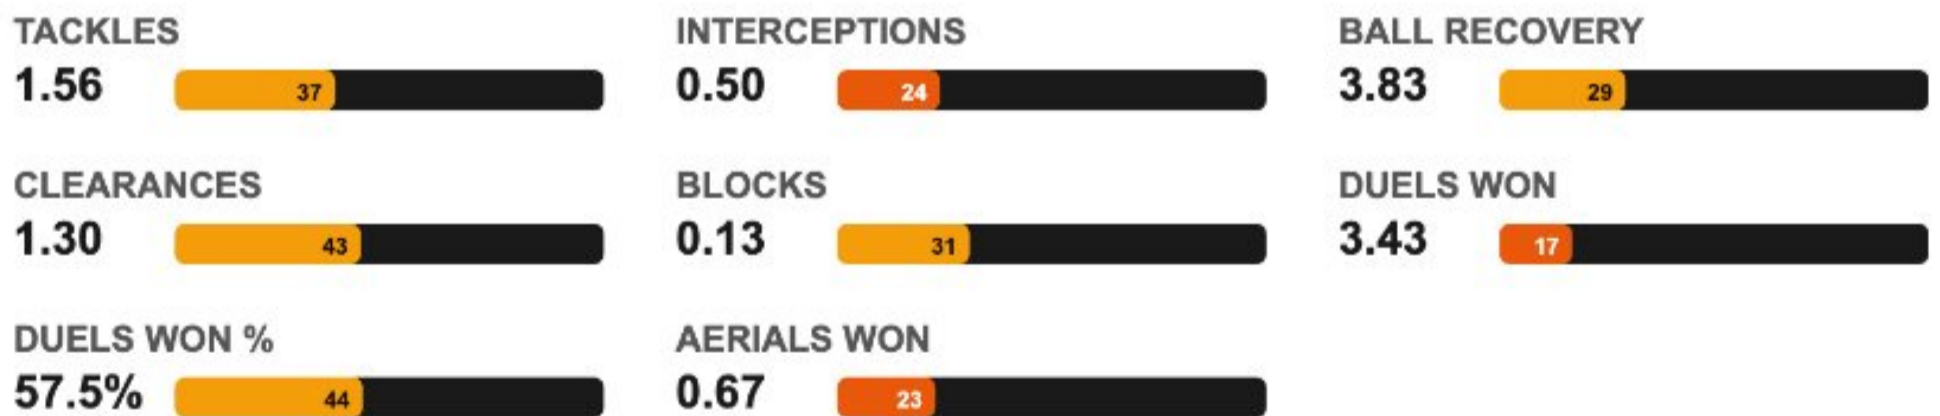

Alfie Devine

Attacking Midfield • 21 yrs • Preston North End • Championship • 2025/2026
England • Right foot • 182cm • Contract: June 2027

ATTACKING

PASSING

DEFENDING

DISCIPLINE & OTHER

Alfie Devine

Attacking Midfield • 21 yrs • Preston North End • Championship • 2025/2026
 England • Right foot • 182cm • Contract: June 2027