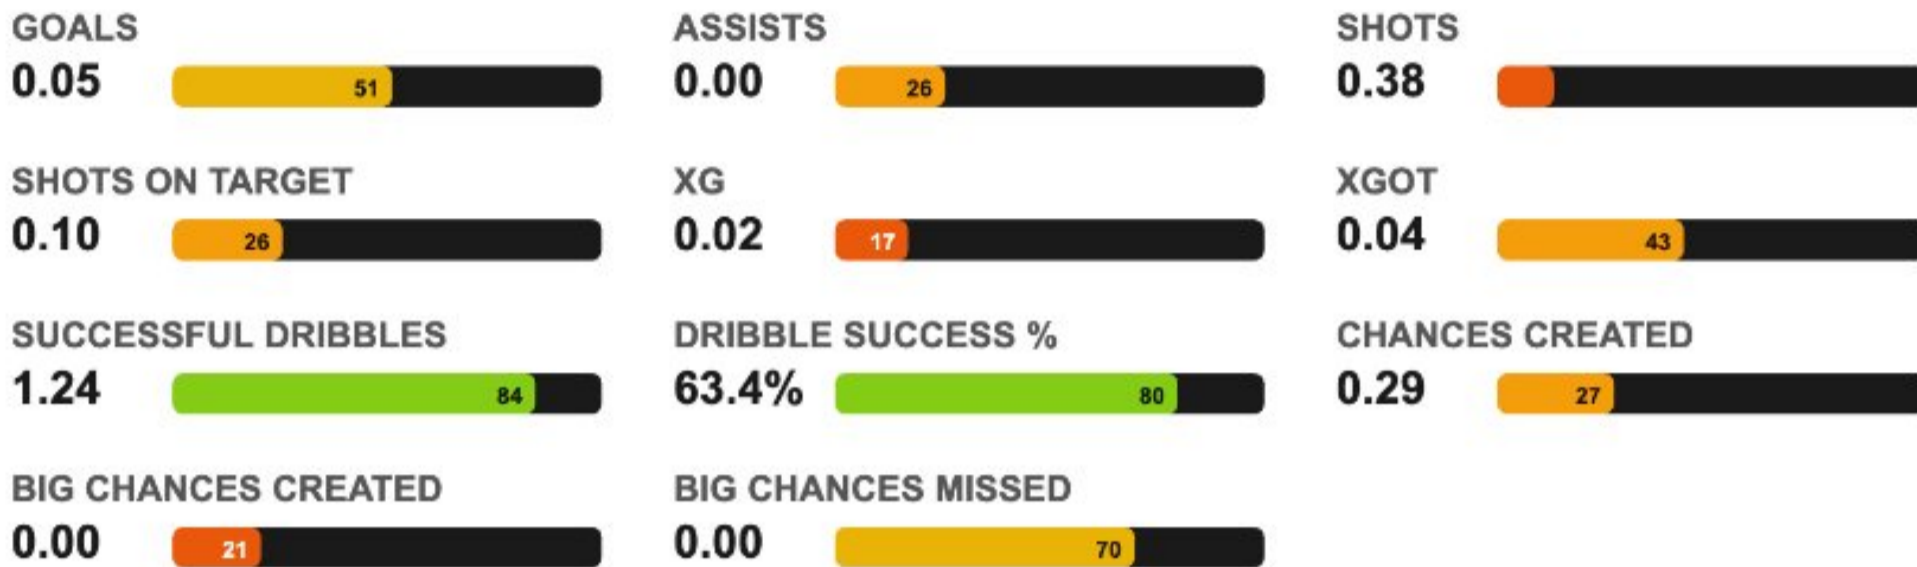

Beni Mukendi

Central Midfield • 23 yrs • Vitória Guimarães • Liga Portugal • 2025/2026
Angola • Right foot • 180 cm • Contract: June 2029

ATTACKING

PASSING

DEFENDING

DISCIPLINE & OTHER