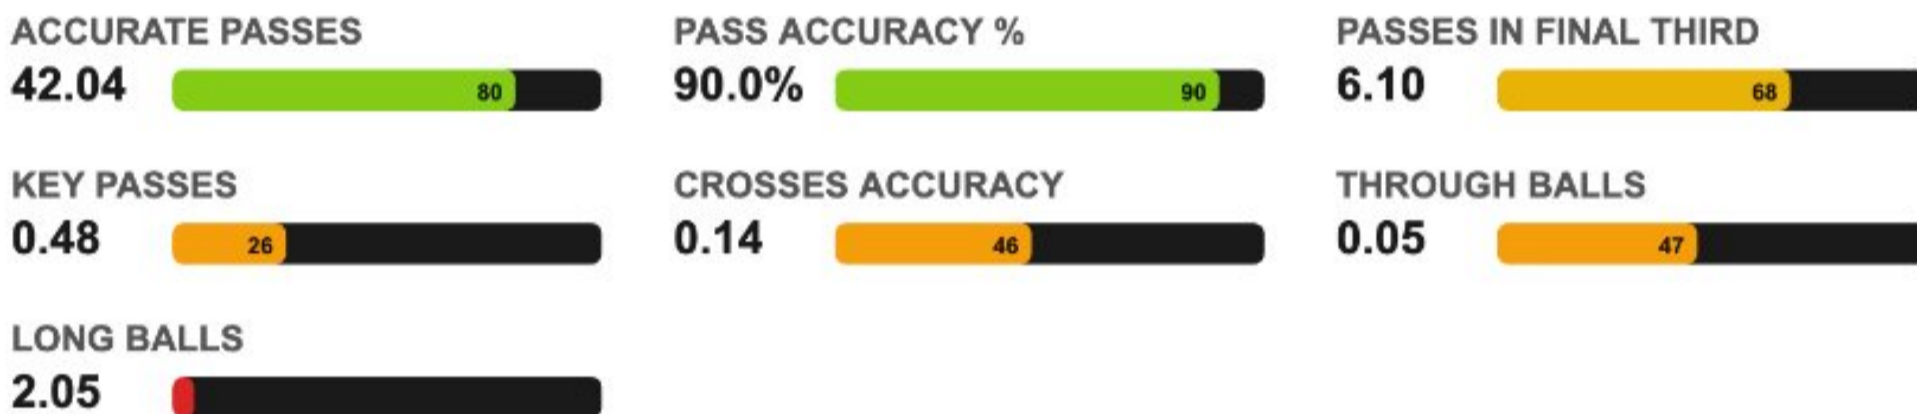

Beni Mukendi

Central Midfield • 23 yrs • Vitória Guimarães • Liga Portugal • 2025/2026
Angola • Right foot • 180 cm • Contract: June 2029

ATTACKING

PASSING

DEFENDING

DISCIPLINE & OTHER