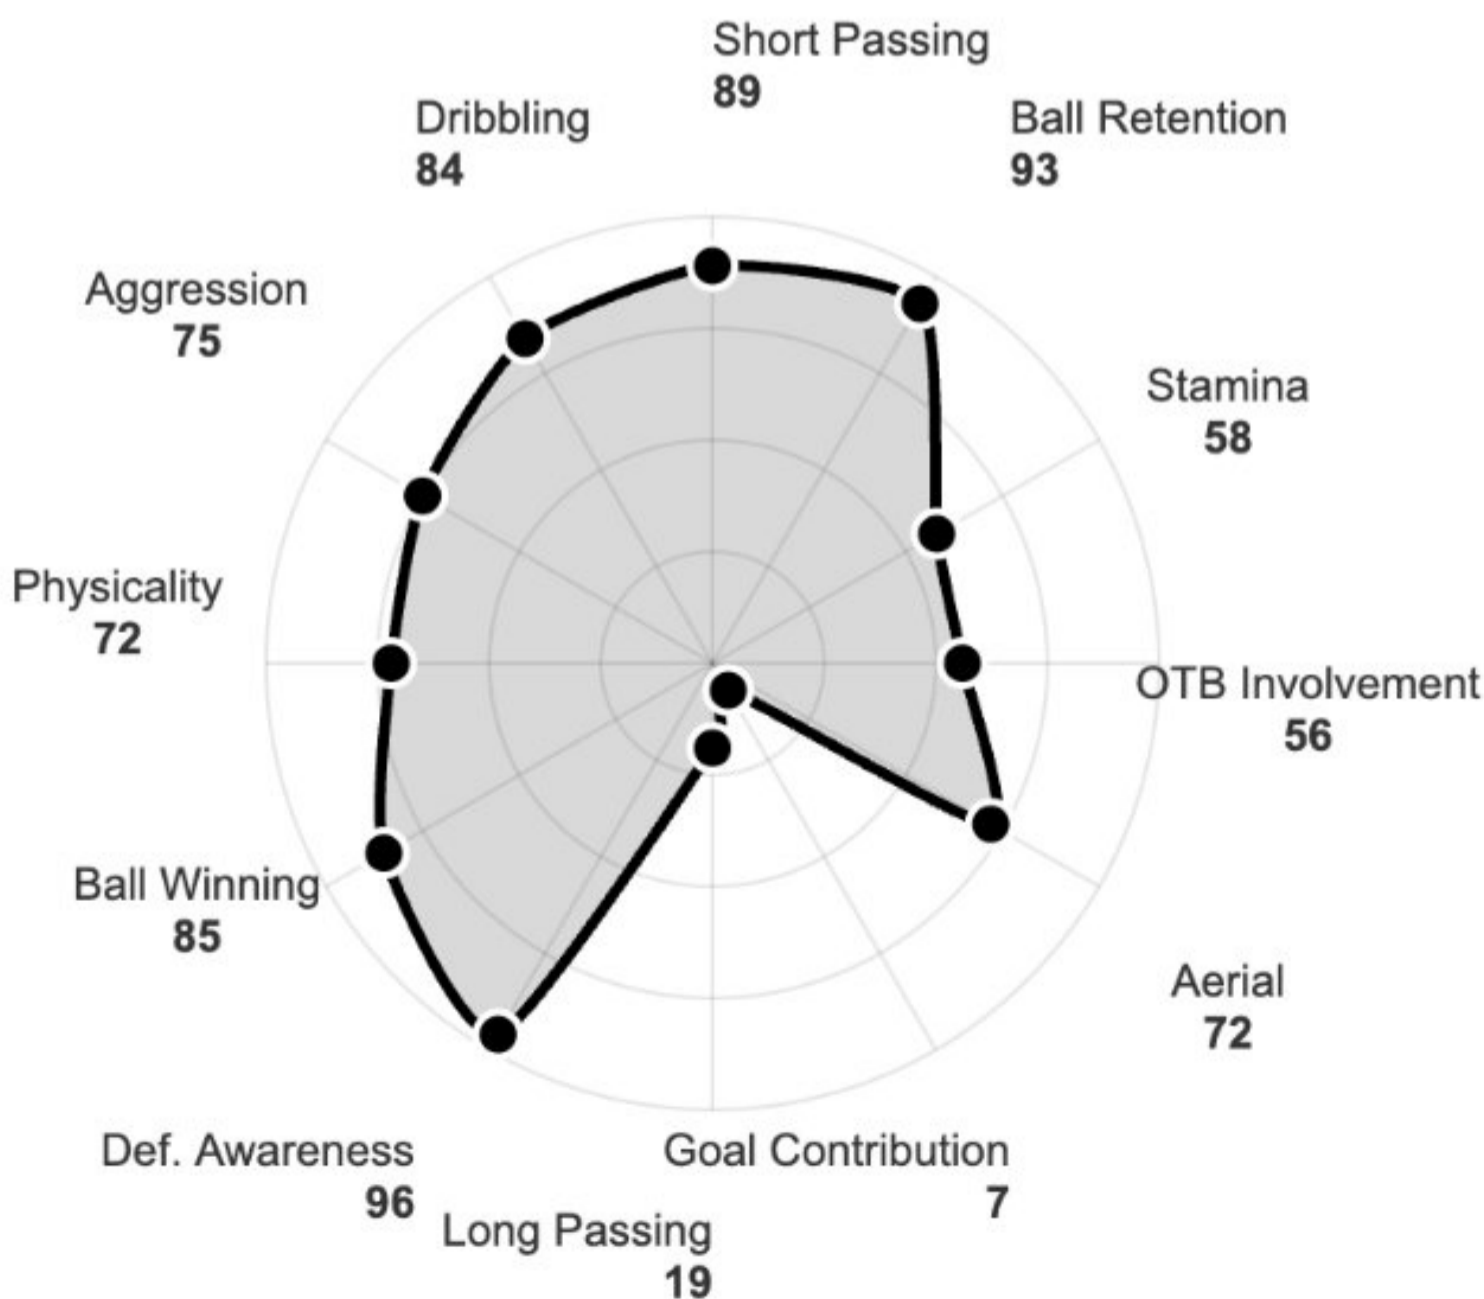

# Beni Mukendi

Central Midfield • 23 yrs • Vitória Guimarães • Liga Portugal • 2025/2026  
Angola • Right foot • 180 cm • Contract: June 2029

GAMES PLAYED

**25**

MINUTES PLAYED

**1888**

AVERAGE RATING

**6.83**

GOALS

**1**

ASSISTS

**0**

DRIBBLE SUCCESS %

**63.4%**

PASS ACCURACY

**90%**

DUELS WON %

**71.1%**

Beni Mukendi is a lively, aggressive midfield runner who plays with a lot of energy and covers ground well. He's at his best when the game is open and he is pressing, getting into duels, winning second balls and then driving forward to link the next phase. He'll carry it through traffic and he's not scared of contact, but he can be a bit hectic at times, so the key next step for him is slowing his game down when he needs to, cleaning up his decision-making in possession, and making his final pass a bit more consistent. If you use him as an 8 in a high-intensity side, he gives you legs, bite and progression from midfield.

# Beni Mukendi

Central Midfield • 23 yrs • Vitória Guimarães • Liga Portugal • 2025/2026  
Angola • Right foot • 180 cm • Contract: June 2029

Compared to all CMs/DMs from Top 8 Leagues, min 1750 mins played