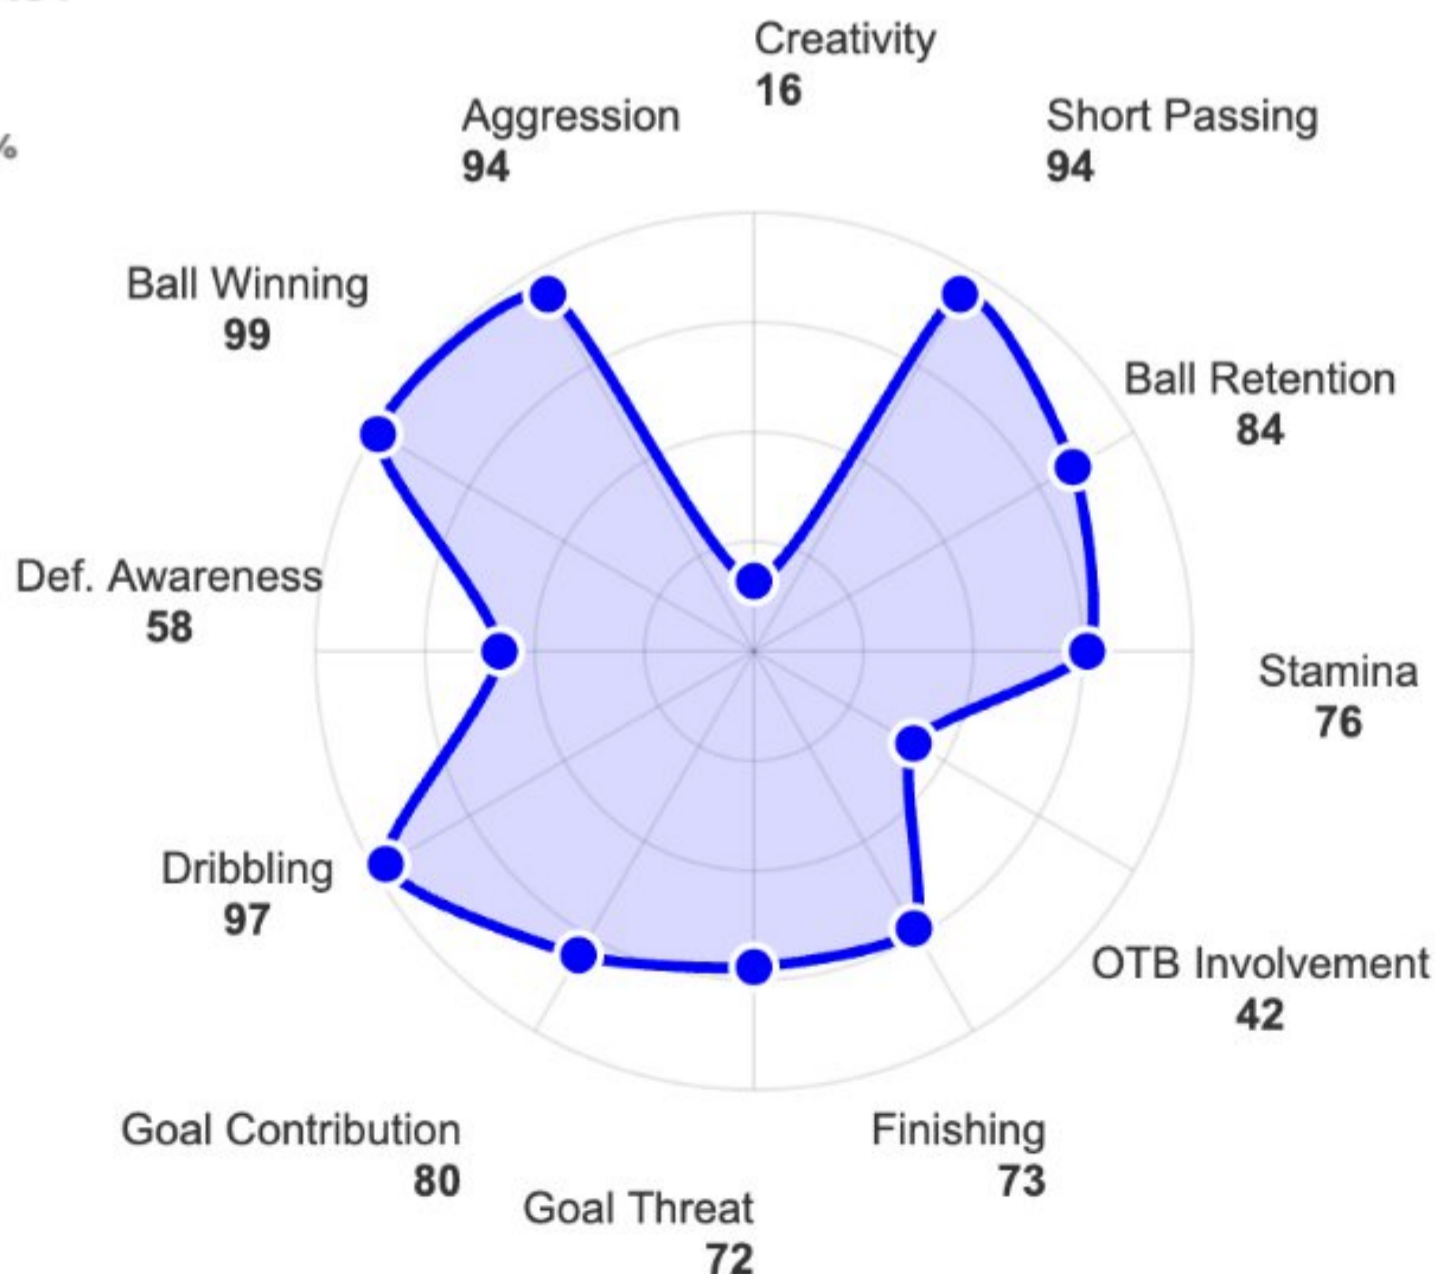

GAMES PLAYED

25

MINUTES PLAYED

2159

AVERAGE RATING

6.96

GOALS

6

ASSISTS

3

DRIBBLE SUCCESS %

52.9%

PASS ACCURACY

83.6%

DUELS WON %

63.2%

Iliman Ndiaye is a slippery attacker (#10/winger) who's best when he can play between the lines and turn quick touches into chaos. He's known for close control in tight areas, quick changes of direction, and that ability to ride contact, roll defenders, and win fouls, he makes teams defend facing their own goal. In possession he's at his best linking play and carrying the ball into the box, combining quickly and creating separation for a shot or the final pass rather than playing a safer pass. Where he can still improve is adding more consistent "decisive" output over a full season, such as making the more simple final-ball choice more often, and translating these good moments into goals/assists with regularity. While also continuing to sharpen his off-ball positioning so he impacts games even when he isn't constantly on the ball. Overall, he's a high-impact connector/ball-carrier type who can raise a team's threat level simply by being hard to pin down/stop once he gets the ball.