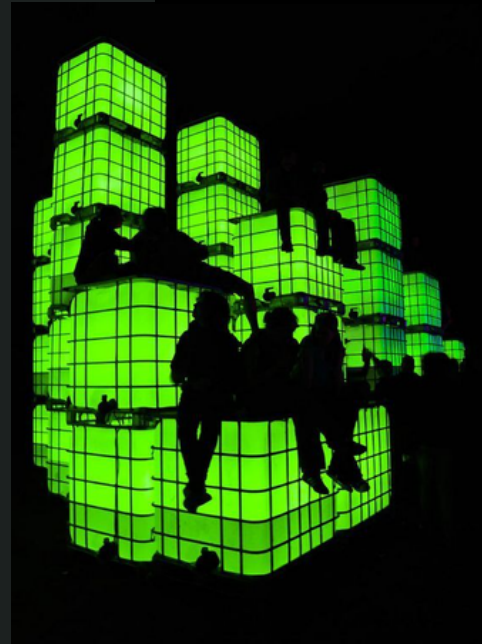

Our Moodboard