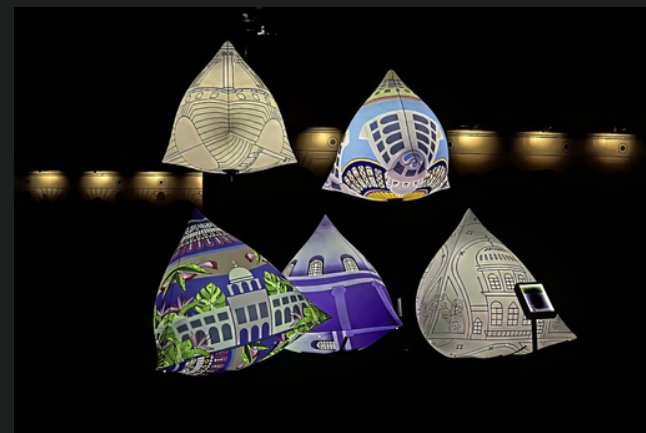

Our Moodboard