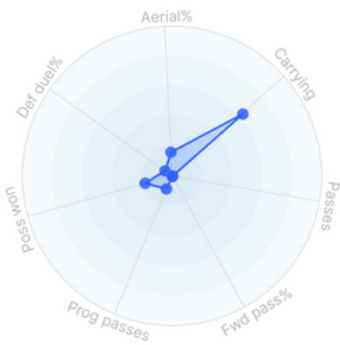

Current Ability and Potential

Sebastian Sebulonsen

- ★ Not good enough for any european league
- ★ ★ Below 2nd Tier level european leagues
- ★ ★ ★ Playing at his current level
- ★ ★ ★ ★ Playing for a team in a european competition

S. Sebulonsen 25/26
Kills 22

Current Ability

Potential

Aerial duels won %

Player	Value
34. K. Schusterbeck (Ingolburg, 28)	55.56
35. E. Can (Borussia Dortmund, 32)	54.84
36. D. Upamecano (Bayern München, 27)	54.72
37. K. Diks (Borussia M'gladbach, 26)	54.55
38. C. Zeigler (Ingolburg, 27)	54.29
39. R. Bensebati (Borussia Dortmund, 30)	53.66
40. A. Coulibaly (Bayer Berlin, 36)	53.57
41. E. Smith (St. Pauli, 28)	51.35
42. J. Seif (Heinrich, 22)	50.94
43. H. Wahl (St. Pauli, 28)	50.65
44. K. Kofler (St. Pauli, 22)	50.0
45. Dingo Lettner (Lions Berlin, 27)	49.3
46. R. Andrich (Bayer Leverkusen, 30)	48.78
47. F. Jentsch (Stuttgart, 36)	48.72
48. B. Gimber (Freiburg, 26)	48.39
49. D. Kohr (St. Pauli, 27)	48.67
50. S. Sebulonsen (St. Pauli, 25)	48.34
51. A. Özwegel (St. Pauli, 30)	48.15
52. T. Höbers (St. Pauli, 26)	44.23
53. J. Schmid (St. Pauli, 27)	42.42
54. Daniel Effa (Hamburg, 30, 26)	42.31
55. T. Rottke (Lions Berlin, 25)	41.94
56. C. Lukete (St. Pauli, 28)	38.78
57. A. Theate (Eintracht Frankfurt, 20)	36.49

Similar player

Harry Maguire

Similar physical attributes in the sense he is not quick or agile, so struggles at getting back and making recovery runs but is good at defending his own box, both on the ground and in the air.

Conclusion

A player who lacks the physical attributes to hold his own at the elite level, given the opposition was poor he was not tested to a good level but given the stage of his career he has reached his ceiling but he would make a good lower league player.