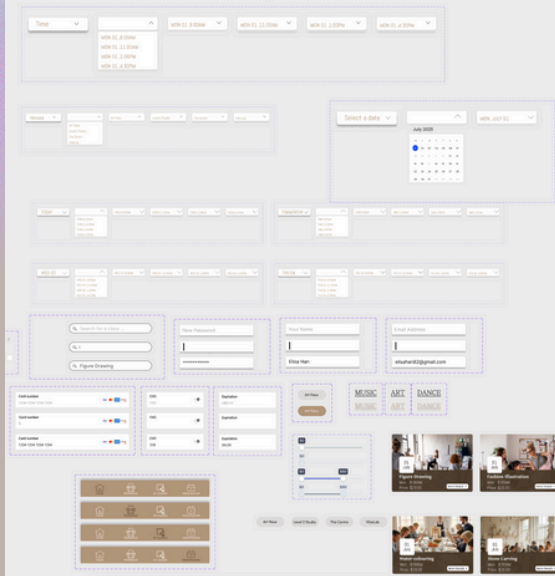

Done

PAYMENT SUCCESSFUL

Service 19:02

Close

Payment Successful

You may go to my classes page to review your payment & check your email for the class and payment summary!

Go To My Classes

Spacing

Components

Typography

H1 40PX David Libre

H2 36PX Abel

H3 32PX Gentium Book Basic

H4 24PX Gentium Book Basic

H4 20PX Gentium Book Basic

H5 18PX Abel