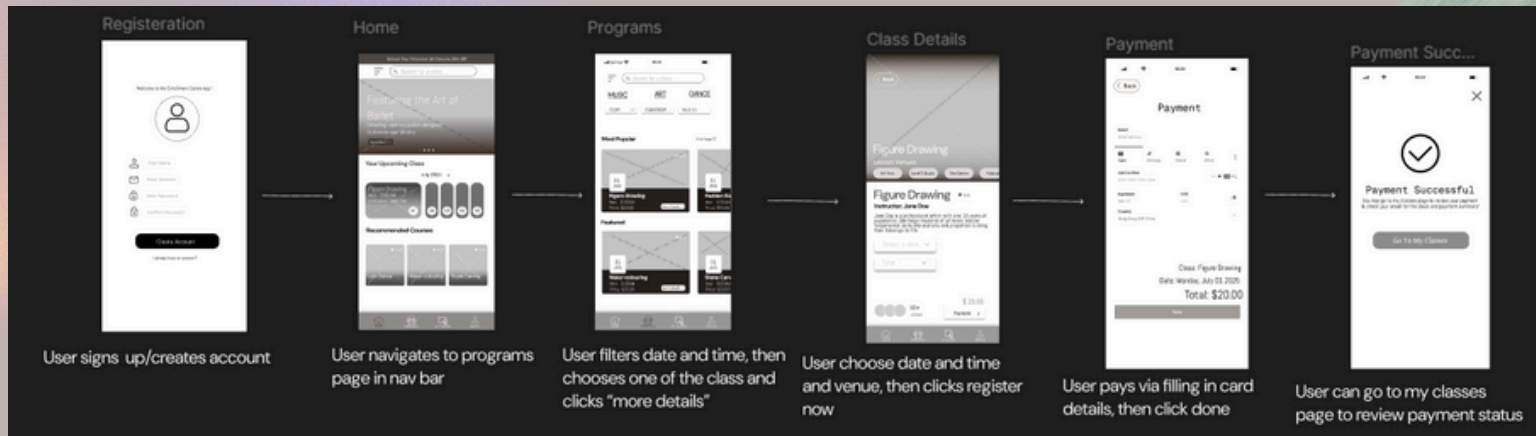

ENRICHMENT CENTRE
MOBILE APP

WIREFRAMES

WIREFLOW

Your Name

Email Address

New Password

Confirm Password

Create Account