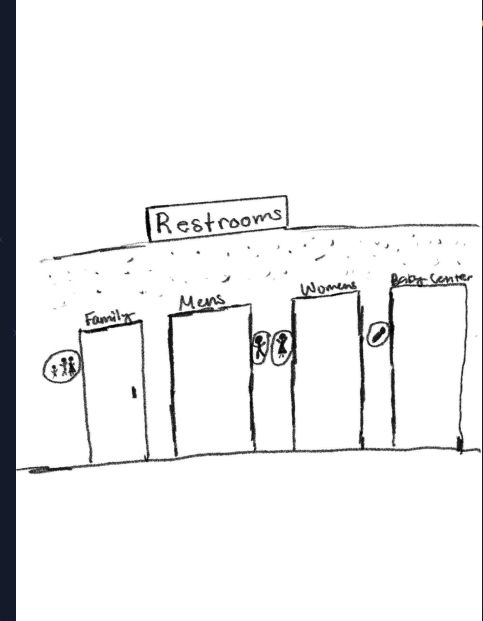

The Pizza Planet building cont.

- ★ Since the building has a much larger focus on families, it will include more bathroom options for families and babies. Walking towards the back of the building, a gift shop, themed as the “redemption counter” will be featured.