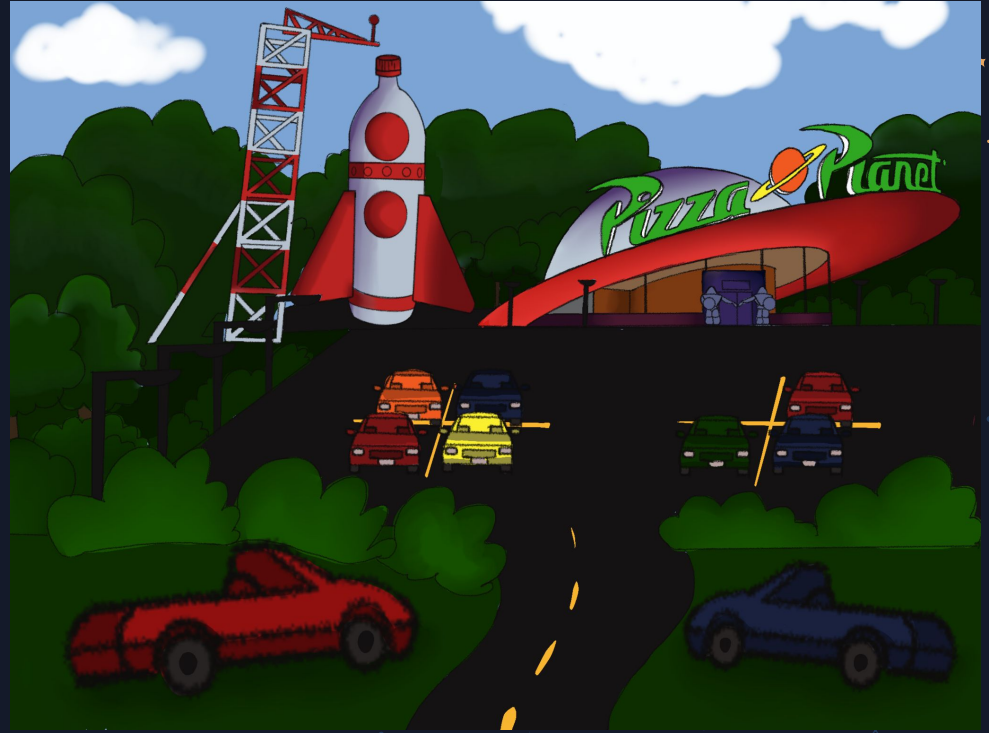

Andy's Pizza Planet Playground Entrance cont.

- ★ As guests continue down the road, they wrap around a corner and are met with the sight of the main play area. A mock parking lot is filled with more Matchbox cars that function as benches.