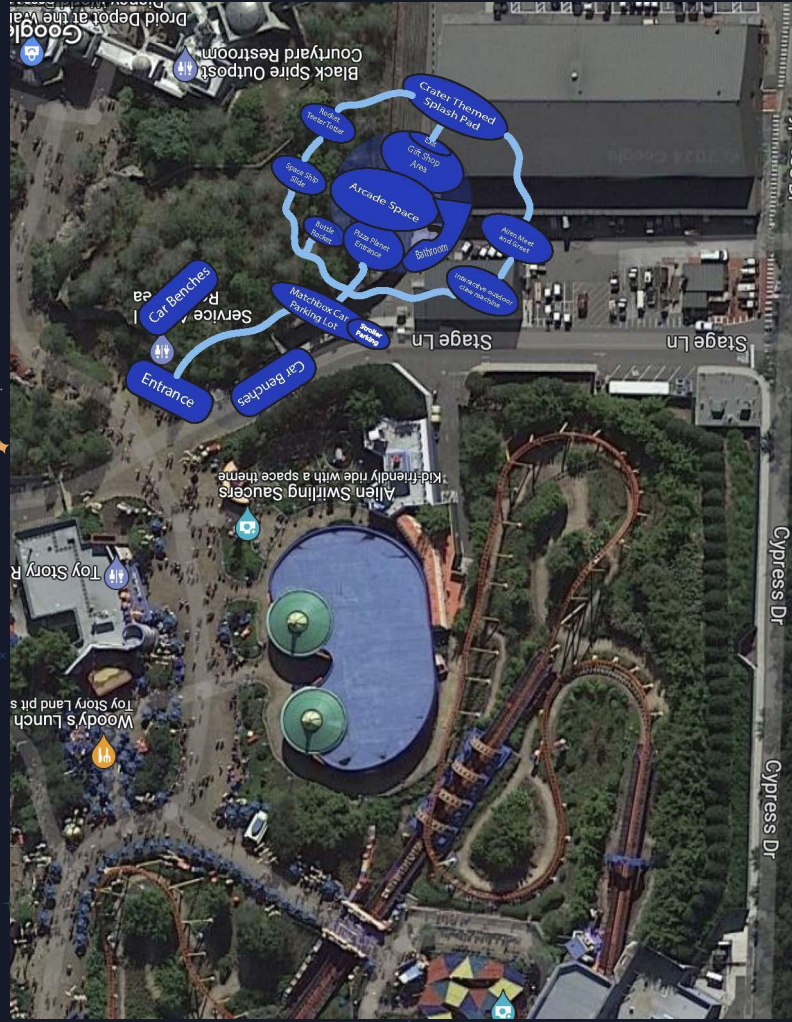

Bubble Diagram