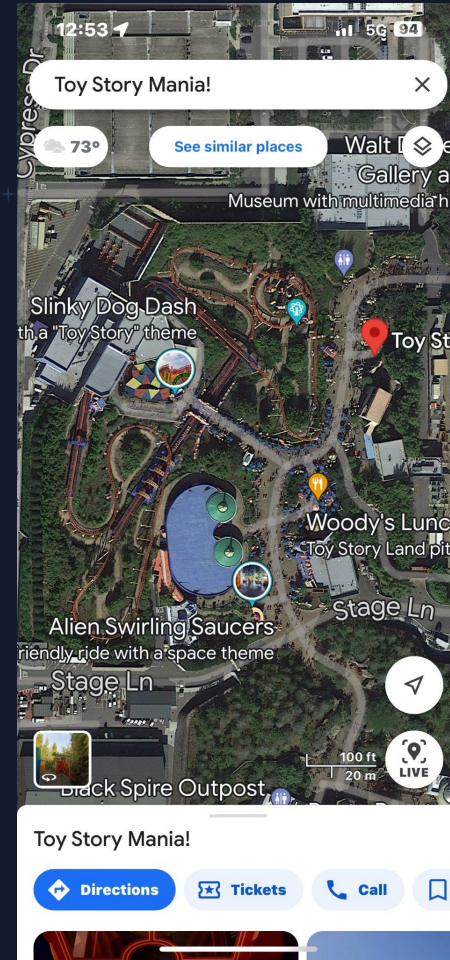

Land Layout and Maps