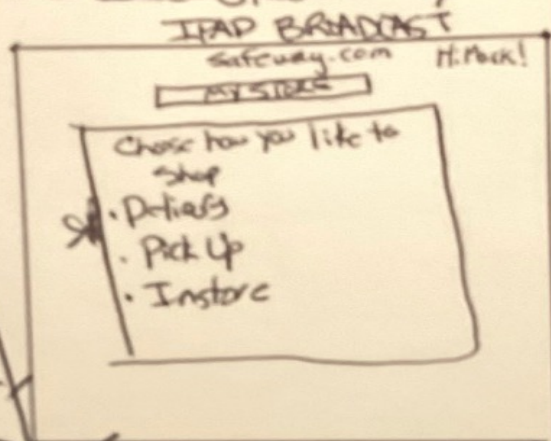

Best Mom's Meatloaf Ever

- * Recipes is one of the profile settings.
- * Also knows my brands

- * Alexis drives to store. Doesn't have to go in.
- * Child stays in car seat
- * Alexis uses phone to notify she's here.
- * Safeway mobile app

- * Alexis is less tired
- * Alexis knows she has exactly the ingredients

PERSONA: MARK / RECENT RETIREE

• Mark has buddies over for football game
 • Guys are getting hungry + refrigerator is ~~empty~~
 △ . △

SCENARIO: ~~GRIBERIES~~ GROCERIES / DINNER W/ FRIENDS

• Mark picks his iPad up + looks on ^{Smart TV} screen.
 • Easy-to-see
 • Knows his store
 • Fills out his brands

2 hr Delivery
 1 hr Pick-Up

• 😊 Mark has a choice
 • Easy to READ!!!
 • Chooses Pick-Up