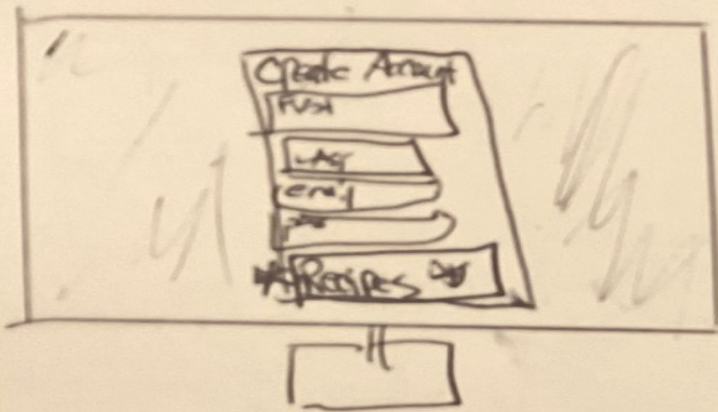

PERSON: ALEXIS / URBAN WORKING MOM

SCENARIO: BUY DINNER / GROCERIES ON WAY HOME

MARGARET SCHMIDT

I NEED TO BUY DINNER ON WAY HOME. MEATLOAF!

MOM'S DESK

- Decides on meatloaf & dinner
- Notices time, has to leave
- Pulls up Safeway.com

- Homepage offers choose how you'd like to shop.
- ☺ Mom's happy!
- Finally something accommodates me.
- Checks, it's the right store!

- ☺
- ~~clicks~~ clicks ~~Delivery~~ Pick-up
- Overlays - easy to see

- * Knows you because Alexis accepted cookies ~~for~~
- Automatically logged-in
- See my own screen. ☺
 - my deals
 - my recipes
 - ~~pre-set~~ ~~prior~~
- Clicks meatloaf
- Pays

Prior to now

Safeway

! Drive up too!

Best Mom's Meatloaf Ever

- * Recipes is one of the profile settings.
- * Also knows my brands

- * Alexis drives to store. Doesn't have to go in.
- * Child stays in car seat
- * Alexis uses phone to notify she's here.
- * Safeway mobile app