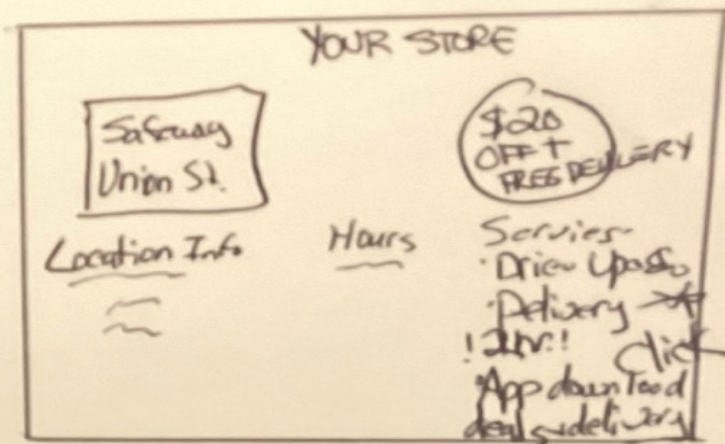

Best Mom's Meatloaf Ever

- * Recipes is one of the profile settings.
- * Also knows my brands

- * Alexis drives to store. Doesn't have to go in.
- * Child stays in car seat
- * Alexis uses phone to notify she's here.
- * Safeway mobile app

SCENARIO: ~~GRIBERIES~~ GROCERIES / DINNER W/ FRIENDS

• Mark picks his iPad up + looks on ^{Smart TV} screen.
 • Easy-to-see
 • Knows his store
 • Fills out his brands

2 hr Delivery
 1 hr Pick-Up

• 😊 Mark has a choice
 • Easy to READ!!!
 • Chooses Pick-Up