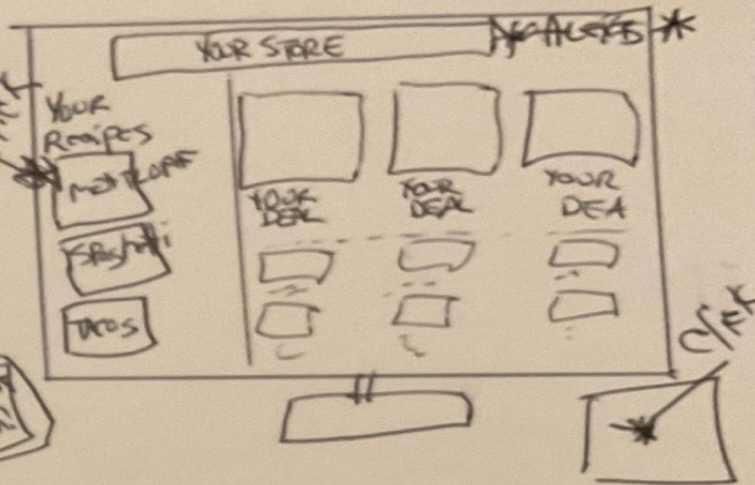

PERSON: ALEXIS / URBAN WORKING MOM

SCENARIO: BUY DINNER / GROCERIES ON WAY HOME

MARGARET SCHMIDT

I NEED TO BUY DINNER ON WAY HOME. MEATLOAF!

MOM'S DESK

- Decides on meatloaf & dinner
- Notices time, has to leave
- Pulls up Safeway.com

- Homepage offers choose how you'd like to shop.
- ☺ Mom's happy!
- Finally something accommodates me.
- Checks, it's the right store!

- ☺
- ~~clicks~~ clicks ~~Delivery~~ Pick-up
- Overlays - easy to see

Best Mom's Meatloaf Ever

- * Recipes is one of the profile settings.
- * Also knows my brands

- * Alexis drives to store. Doesn't have to go in.
- * Child stays in car seat
- * Alexis uses phone to notify she's here.
- * Safeway mobile app