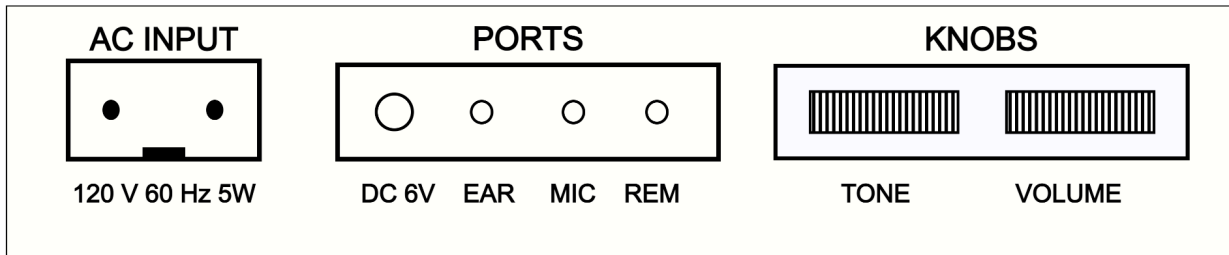

13-14 Bakuro-cho 1-Chome
Nihonbashi Chuo-ku, TOKYO JAPAN
03-3663-6161

Cassette Recorder Model Slim 5

April 3rd, 2023

Product Overview

The Model Slim 5 is a top-of-the-line cassette recorder and player that allows you to use cassettes for both playing and recording with functionality and portability in mind.

Features

The Model Slim 5 has many features for recording, playing and listening to cassette tapes.

- **Recording button** to start recording audio.
 - **Note:** If you record over a used tape, you will record over existing audio permanently.
- **Play button** to play the recorded audio or cassette tape.
 - **Note:** You will have to rewind the tape to hear your recorded audio.
- **Stop button** to stop playing the recorded audio or cassette tape.
- **Pause switch** to pause the recorded audio or cassette tape.
- **Rewind Button** to rewind the recorded audio or tape.

- **Fast Forward button** to skip ahead in a recording or cassette tape.
- **Eject Button** will flip the cover up for easy removal of the cassette tape.

- **AC Input:** Standard Nonpolar IEC C8 port, 120 Volts, 60 Hertz, 5 Watts.
- **DC 6V:** Standard 5 Millimeter jack for a 6 Volt power supply.
- **EAR:** Audio output port for 1/8th inch headphone jack.
- **MIC:** Audio Input port for 1/8th inch microphone jack.
- **REM:** Remote port for remote controlled microphones with a 2.5 Millimeter jack.
- **TONE:** For controlling the base and treble.
- **VOLUME:** For making the audio louder or quieter.

Power

- **AC Input:** Standard Nonpolar IEC C8 port, 120 Volts, 60 Hertz, 5 Watts.
- **DC 6V:** Standard 5 Millimeter jack for a 6 Volt power supply.
- **Battery Power:** "C" Cell x 4