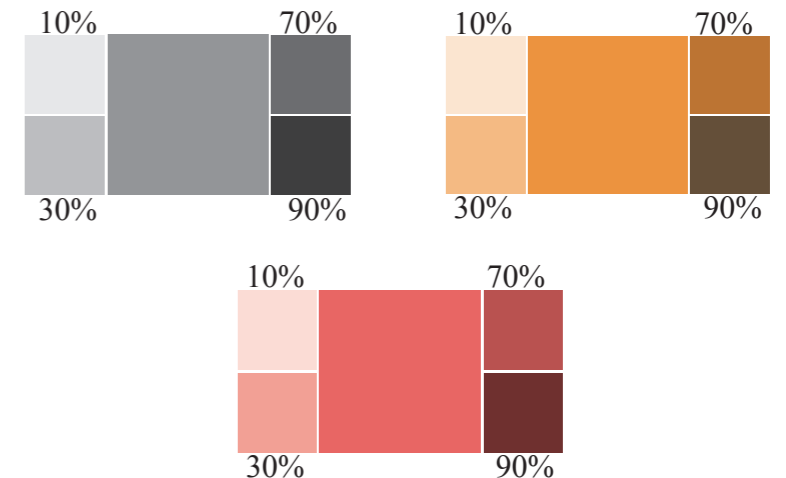

Venture Church Branding Guide

Main logo

This would be used most often, e.g. on signs, webpages, or anywhere else a color logo can be used.

Alternative Colors

Black version can be used if the logo needs to be printed on paper or clothing or other single-color branding.

Colored versions can be used to make certain events or services stand out.

Please do not...

Typeface usage

Shin Go - Light

This is the logo font, not necessarily intended to be used outside of the logo.

Futura - Bold

For headers and titles, whether it be on bulletins, websites, or handouts of any type, etc.

Times New Roman

This is meant to serve as body text for the possible uses listed about under Futura - Bold.

Tints and shades

Further color options based on the main colors to give more potential variety to designs used.

Color specifications

These are the four main colors with 4 ways to achieve said colors each. CMYK for print, RGB for digital use, HEX for web use, and Pantone as another option for print.