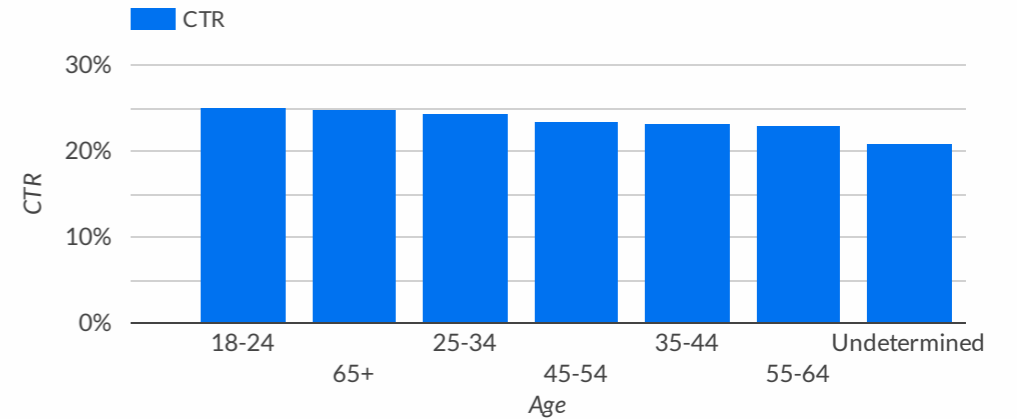

1 - 3 / 3 < >

Performance by gender

Performance by age

Google Search Paid Ads Overview

Select date range

Impressions
23.5K

Clicks
5.5K

CTR
23%

Performance breakdown

	Parent campaign n...	Geo-targeting	Demo-targeting	Language	Net media	Impressions ▾	Clicks	CTR
1.			A18+	Spanish	\$779.13	6,736	1,006	14.93%
2.			A18+	English	\$1,561.99	5,824	2,044	35.10%
3.			A18+	Spanish	\$2,335.59	5,676	1,105	19.47%
4.			A18+	English	\$2,324.32	5,281	1,312	24.84%

1-4/4 < >

Performance by gender

Performance by age

Google Search Paid Ads Overview

Select date range

Impressions

4.2K

Clicks