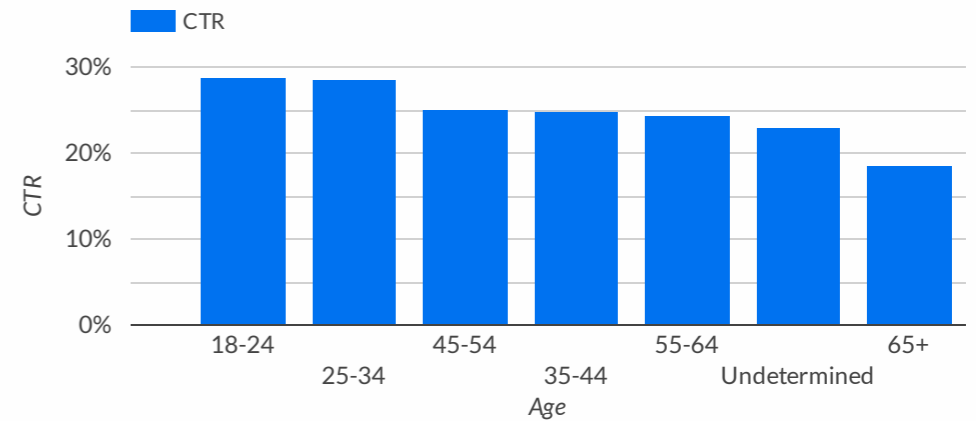

1-4/4 < >

Performance by gender

Performance by age

Google Search Paid Ads Overview

Select date range

Impressions

4.2K

Clicks

996

CTR

24%

Performance breakdown

	Parent campaign n...	Geo-targeting	Demo-targeting	Language	Net media	Impressions	Clicks	CTR
1.				English	\$777.23	4,190	996	23.77%

1 - 1 / 1 < >

Performance by gender

Performance by age

Meta Paid Ads Overview

Select date range

Parent campaign

Impressions

5.8M

Reach

3.2M

Frequency