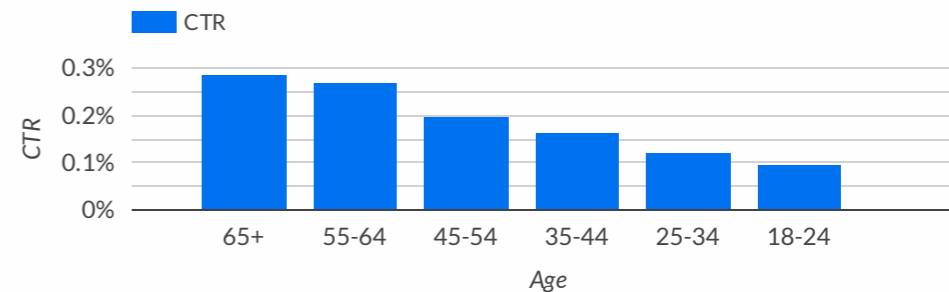

Clicks (all)

8.90K

Performance breakdown

	Parent campaig...	Geo-targeting	Demo-targeting	Language	Net media	Impressions	Clicks (all)	CTR (all)
1.	[Redacted]			English	\$10,762.39	2,303,621	2,980	0.13%
2.	[Redacted]			Spanish	\$7,855.73	1,285,838	2,656	0.21%
3.	[Redacted]			English	\$1,911.7	516,842	535	0.1%

1-7/7 < >

Performance by gender

Performance by age

Snapchat Paid Ads Overview

Select date range

Impressions
3.0M

Swipes
6.1K

Swipe up rate
0.20%

Performance breakdown

	Parent campaig...	Geo-targeting	Demo-targeting	Language	Net media	Impressions ▾	Swipes	Swipe up rate
1.			A18+	English	\$7,820	1,450,187	2,801	0.19%
2.			A18+	Spanish	\$3,910	424,803	1,409	0.33%
3.			A18-34	English	\$1,955	392,940	644	0.16%
4.			A18+	English	\$1,955	373,002	354	0.09%
5.			A18+	Spanish	\$2,346	354,338	921	0.26%