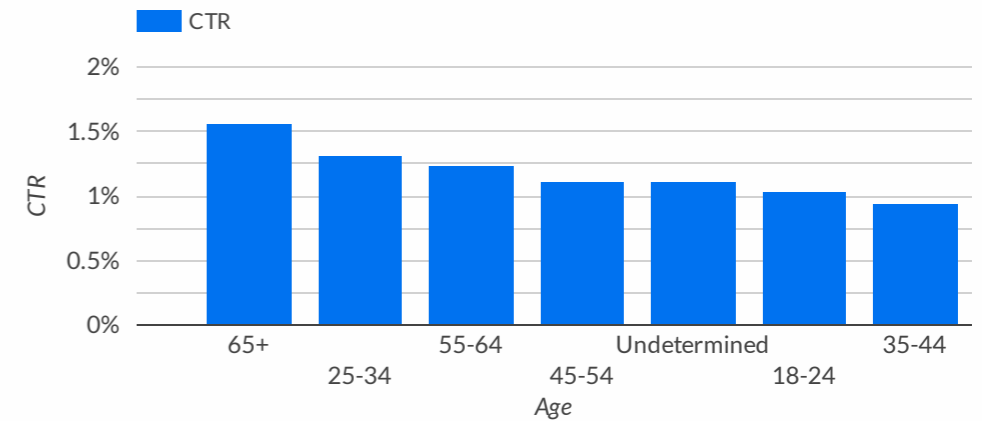

1-7/7 < >

Performance by gender

Performance by age

Google Display Network *Paid Ads Overview*

Select date range

Parent campaign

Impressions
3.9M

Clicks
45.1K

CTR
1.15%

Performance breakdown

	Parent campaig...	Geo-targeting	Demo-targeting	Language	Net media	Impressions ▾	Clicks	CTR
1.				Spanish	\$12,457.67	1,913,060	18,862	0.99%
2.				English	\$12,486.02	1,678,767	19,639	1.17%
3.				English	\$1,538.22	346,750	6,607	1.91%

1 - 3 / 3 < >

Performance by gender

Performance by age

Google Search Paid Ads Overview

Select date range

Impressions
23.5K

Clicks
5.5K

CTR
23%