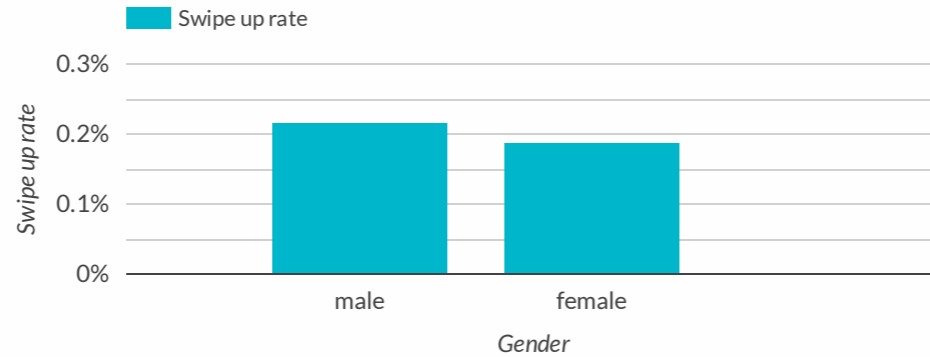

Snapchat Paid Ads Overview

Select date range

Impressions
3.0M

Swipes
6.1K

Swipe up rate
0.20%

Performance breakdown

	Parent campaig...	Geo-targeting	Demo-targeting	Language	Net media	Impressions ▾	Swipes	Swipe up rate
1.			A18+	English	$7,820	1,450,187	2,801	0.19%
2.			A18+	Spanish	$3,910	424,803	1,409	0.33%
3.			A18-34	English	$1,955	392,940	644	0.16%
4.			A18+	English	$1,955	373,002	354	0.09%
5.			A18+	Spanish	$2,346	354,338	921	0.26%

1-5/5 < >

Performance by gender