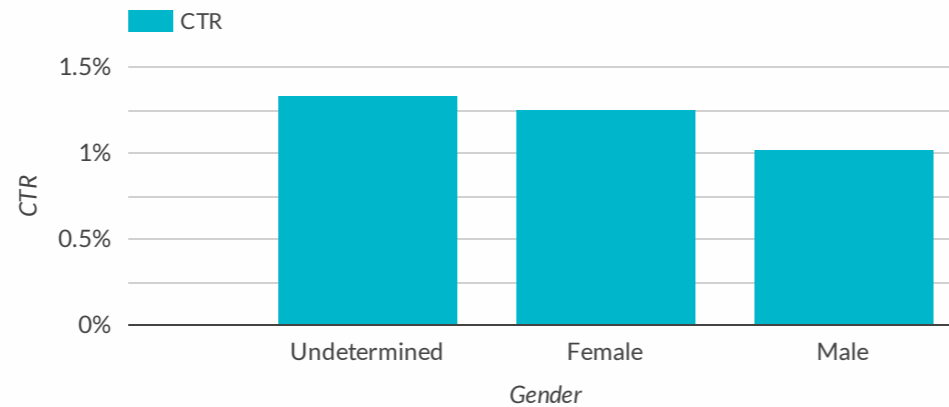

Google Display Network *Paid Ads Overview*

Select date range

☒ Parent campaign

☒

☒

Impressions
3.9M

Clicks
45.1K

CTR
1.15%

Performance breakdown

	Parent campaig...	Geo-targeting	Demo-targeting	Language	Net media	Impressions ▾	Clicks	CTR
1.				Spanish	$12,457.67	1,913,060	18,862	0.99%
2.				English	$12,486.02	1,678,767	19,639	1.17%
3.				English	$1,538.22	346,750	6,607	1.91%

1 - 3 / 3 < >

Performance by gender