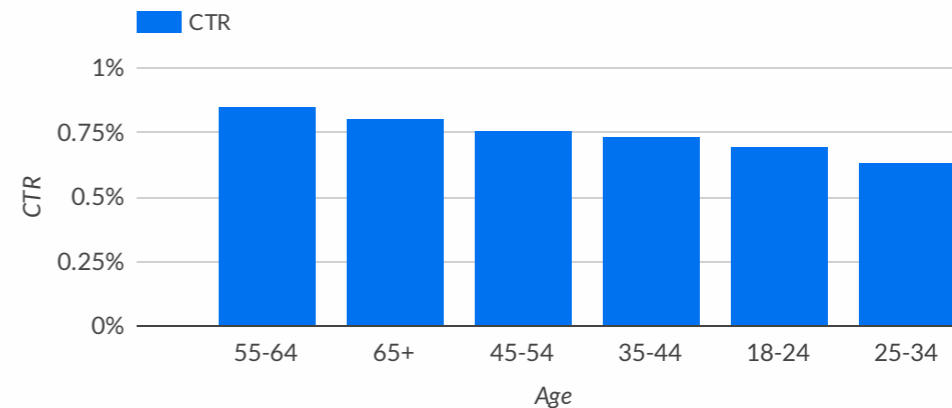

1-8/8 < >

Performance by gender

Performance by age

Google Display Network Paid Ads Overview

Select date range

Impressions
12.5M

Clicks
90.8K

CTR
0.72%

Performance breakdown

	Parent campaign n...	Geo-targeting	Demo-targeting	Language	Net media	Impressions ▾	Clicks	CTR
1.	[Redacted]		A18+	English	\$7,756.67	3,501,553	27,727	0.79%
2.			Asian 18+	English	\$3,140.64	2,032,934	9,752	0.48%
3.			A18+	Spanish	\$3,890.66	1,894,561	14,030	0.74%
4.			A18+	English	\$3,888.63	1,853,442	16,531	0.89%
-								

1-7/7 < >

Performance by gender

Performance by age

Google Display Network *Paid Ads Overview*

Select date range

Parent campaign

Impressions
3.9M

Clicks
45.1K