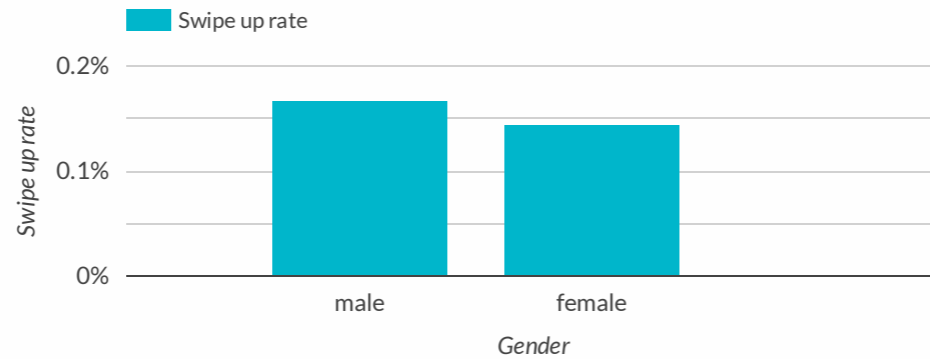

1-5/5 < >

Performance by gender

Performance by age

✓ Parent campaign

🔍 Type to search

✓ Placement

🔍 Type to search

Snapchat Paid Ads Overview

Select date range ▼

Impressions
696.3K

Swipes
6.1K

Swipe up rate
0.20%

Performance breakdown

	Parent campaig...	Geo-targeting	Demo-targeting	Language	Net media	Impressions ▼	Swipes	Swipe up rate
1.				English	\$2,346	461,763	509	0.11%
2.				Spanish	\$1,564	234,527	579	0.25%

1 - 2 / 2 < >

Performance by gender

Performance by age

X (Twitter) Paid Ads Overview

Select date range

Impressions
925.3K

Reach
203.9K

Average frequency
7.5