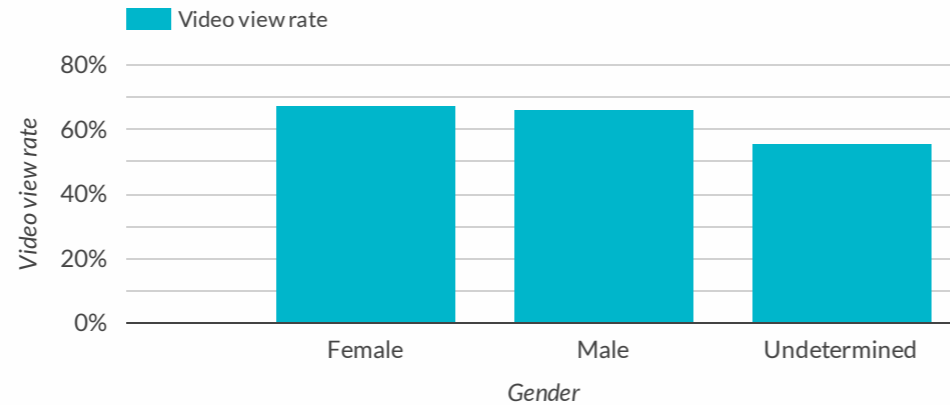

YouTube Paid Ads Overview

Select date range

Impressions
1.6M

Clicks
1.8K

Video views
1M

Video view rate
66.2%

Performance breakdown

	Parent campaign...	Geo-targeting	Demo-targeting	Language	Net media	Impressions	Clicks	Video views	Video view rate
1.			A18+	English	\$8,600.62	700,901	619	444,587	63.43%
2.			A18+	English	\$4,674.91	364,561	269	256,275	70.3%
3.			A18+	Spanish	\$3,117.41	259,941	506	184,480	70.97%
4.			A18+	Spanish	\$3,126.7	237,983	393	150,053	63.05%

1 - 4 / 4 < >

Performance by gender

Performance by age

YouTube Paid Ads Overview

Select date range

Impressions
3.2M

Clicks
8.3K

Video views
2M