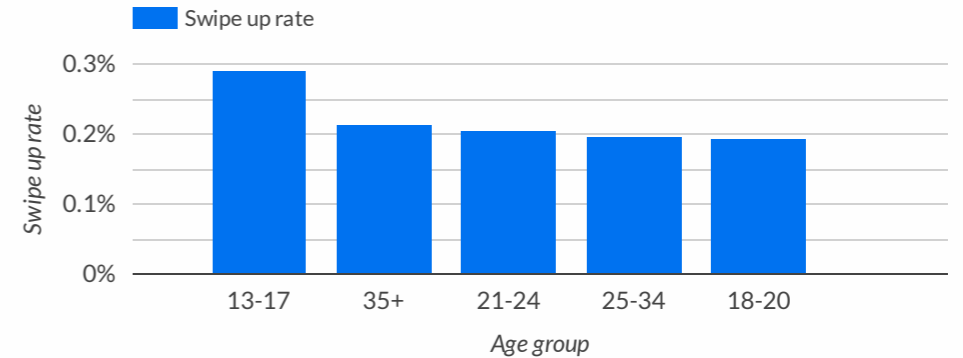

Performance by age

✓ Parent campaign

🔍 Type to search

✓ Placement

🔍 Type to search