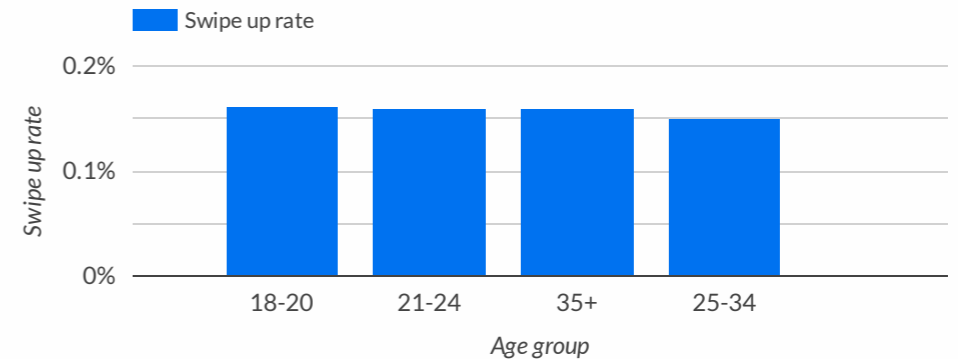

1-5/5 < >

Performance by gender

Performance by age

✓ Parent campaign

🔍 Type to search

✓ Placement

🔍 Type to search

Snapchat Paid Ads Overview

Select date range ▼

Impressions
696.3K

Swipes
6.1K

Swipe up rate
0.20%

Performance breakdown

	Parent campaig...	Geo-targeting	Demo-targeting	Language	Net media	Impressions ▼	Swipes	Swipe up rate
1.				English	\$2,346	461,763	509	0.11%
2.				Spanish	\$1,564	234,527	579	0.25%

1 - 2 / 2 < >

Performance by gender

Performance by age

X (Twitter) Paid Ads Overview

Select date range

Impressions
925.3K

Reach
203.9K

Average frequency
7.5