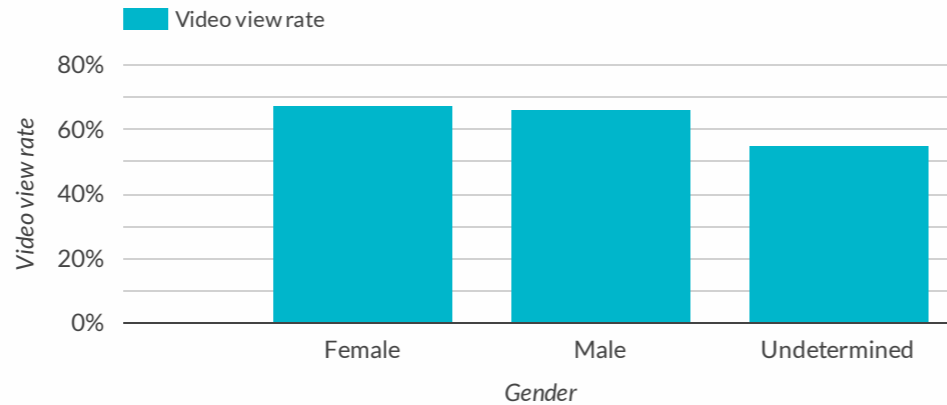

YouTube Paid Ads Overview

Select date range

Impressions
3.2M

Clicks
8.3K

Video views
2M

Video view rate
66.3%

Performance breakdown

	Parent campaign...	Geo-targeting	Demo-targeting	Language	Net media	Impressions	Clicks	Video views	Video view rate
1.				English	$18,675.13	1,489,660	3,175	993,221	66.67%
2.				Spanish	$11,725.97	862,442	3,322	566,594	65.7%
3.				Spanish	$3,119.71	266,510	543	186,351	69.92%
4.				English	$2,338.86	186,577	237	125,221	67.11%
-									

1-8/8 < >

Performance by gender