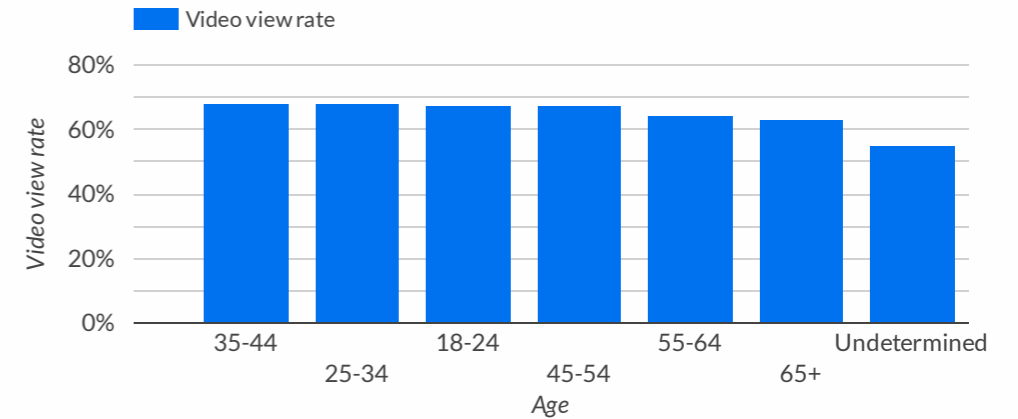

Performance by age