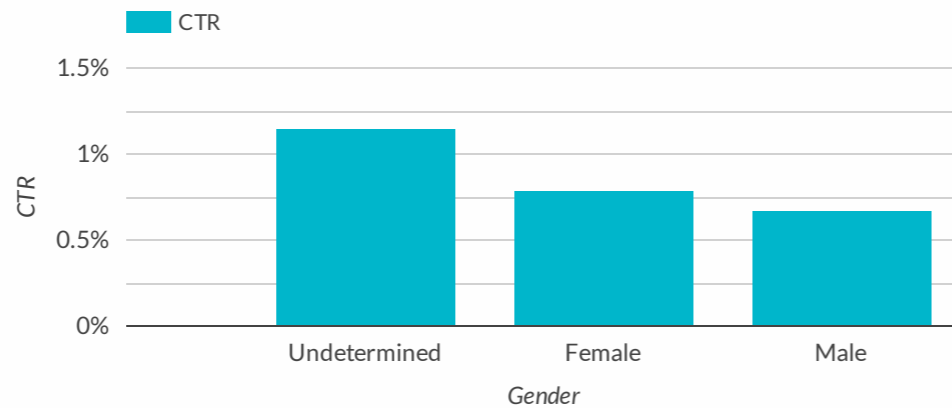

Google Display Network Paid Ads Overview

Select date range

Impressions
12.5M

Clicks
90.8K

CTR
0.72%

Performance breakdown

	Parent campaign n...	Geo-targeting	Demo-targeting	Language	Net media	Impressions ▾	Clicks	CTR	
1.	[Redacted]		A18+	English	$7,756.67	3,501,553	27,727	0.79%	
2.			Asian 18+	English	$3,140.64	2,032,934	9,752	0.48%	
3.			A18+	Spanish	$3,890.66	1,894,561	14,030	0.74%	
4.			A18+	English	$3,888.63	1,853,442	16,531	0.89%	
-									

1-7/7 < >

Performance by gender