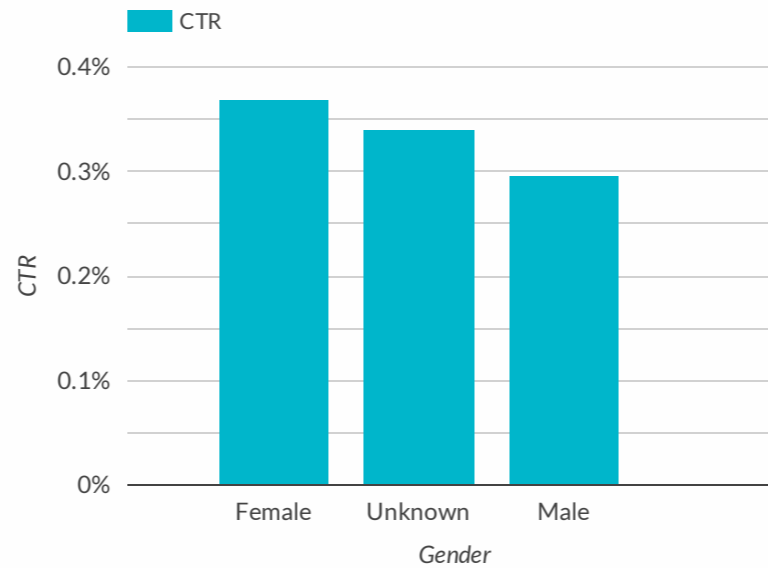

1 - 2 / 2 < >

Performance by gender

Performance by age

X (Twitter) Paid Ads Overview

Select date range

Impressions
925.3K

Reach
203.9K

Average frequency
7.5

CTR
0.32%

Post Engagements

Engagements
3K

Replies
8

Paid likes
249

Media views
17K

Retweets
28

Performance breakdown

	Parent ca...	Geo-target...	Demo-targ...	Language	Net media	Impression...	Clicks	CTR	CTR
1.			A18+	English	\$4,114.5	925,250	2,965	10.87	0.32%

1 - 1/1 < >

Performance by gender

Performance by age