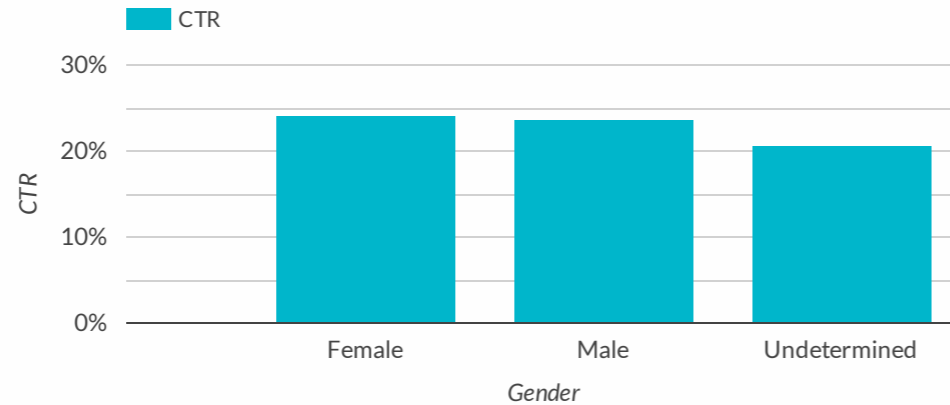

1 - 3 / 3 < >

Performance by gender

Performance by age

Google Search Paid Ads Overview

Select date range

Impressions
23.5K

Clicks
5.5K

CTR
23%

1-4/4 < >

Performance by gender

Performance by age

Google Search Paid Ads Overview

Select date range

Impressions

4.2K

Clicks