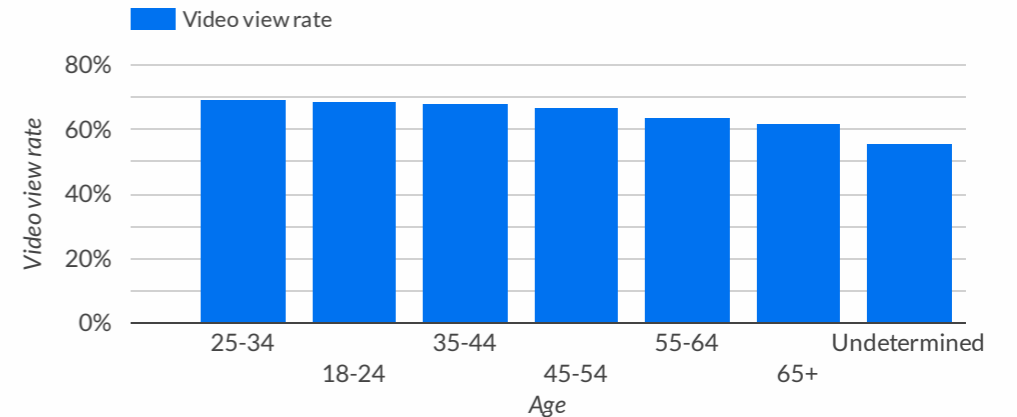

YouTube Paid Ads Overview

Select date range

Impressions
1.6M

Clicks
1.8K

Video views
1M

Video view rate
66.2%

Performance breakdown

	Parent campaign...	Geo-targeting	Demo-targeting	Language	Net media	Impressions	Clicks	Video views	Video view rate
1.			A18+	English	\$8,600.62	700,901	619	444,587	63.43%
2.			A18+	English	\$4,674.91	364,561	269	256,275	70.3%
3.			A18+	Spanish	\$3,117.41	259,941	506	184,480	70.97%
4.			A18+	Spanish	\$3,126.7	237,983	393	150,053	63.05%

1 - 4 / 4 < >

Performance by gender

Performance by age

YouTube Paid Ads Overview

Select date range

Impressions
3.2M

Clicks
8.3K

Video views
2M