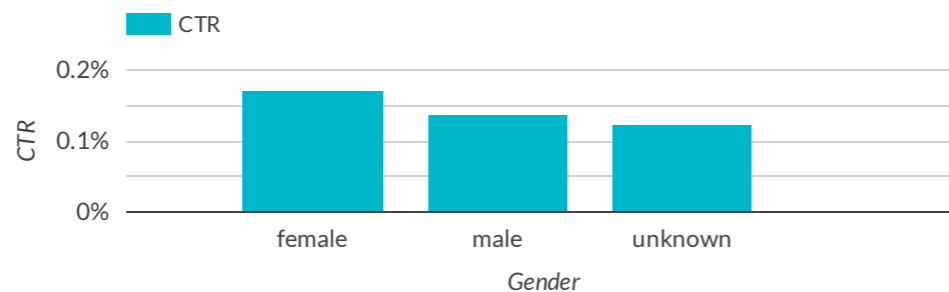

Clicks (all)

8.90K

Performance breakdown

	Parent campaig...	Geo-targeting	Demo-targeting	Language	Net media	Impressions	Clicks (all)	CTR (all)
1.	[Redacted]			English	\$10,762.39	2,303,621	2,980	0.13%
2.	[Redacted]			Spanish	\$7,855.73	1,285,838	2,656	0.21%
3.	[Redacted]			English	\$1,911.7	516,842	535	0.1%

1-7/7 < >

Performance by gender

Performance by age

Snapchat Paid Ads Overview

Select date range

Impressions
3.0M

Swipes
6.1K

Swipe up rate
0.20%

Performance breakdown

	Parent campaig...	Geo-targeting	Demo-targeting	Language	Net media	Impressions ▾	Swipes	Swipe up rate
1.			A18+	English	\$7,820	1,450,187	2,801	0.19%
2.			A18+	Spanish	\$3,910	424,803	1,409	0.33%
3.			A18-34	English	\$1,955	392,940	644	0.16%
4.			A18+	English	\$1,955	373,002	354	0.09%
5.			A18+	Spanish	\$2,346	354,338	921	0.26%