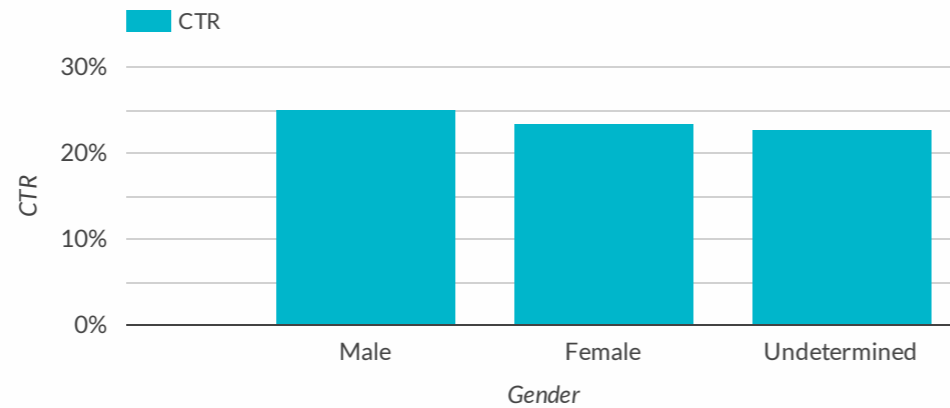

1-4/4 < >

Performance by gender

Performance by age

Google Search Paid Ads Overview

Select date range

Impressions

4.2K

Clicks

996

CTR

24%

Performance breakdown

	Parent campaign n...	Geo-targeting	Demo-targeting	Language	Net media	Impressions	Clicks	CTR
1.				English	\$777.23	4,190	996	23.77%

1 - 1 / 1 < >

Performance by gender

Performance by age

Meta Paid Ads Overview

Select date range

Parent campaign

Impressions

5.8M

Reach

3.2M

Frequency