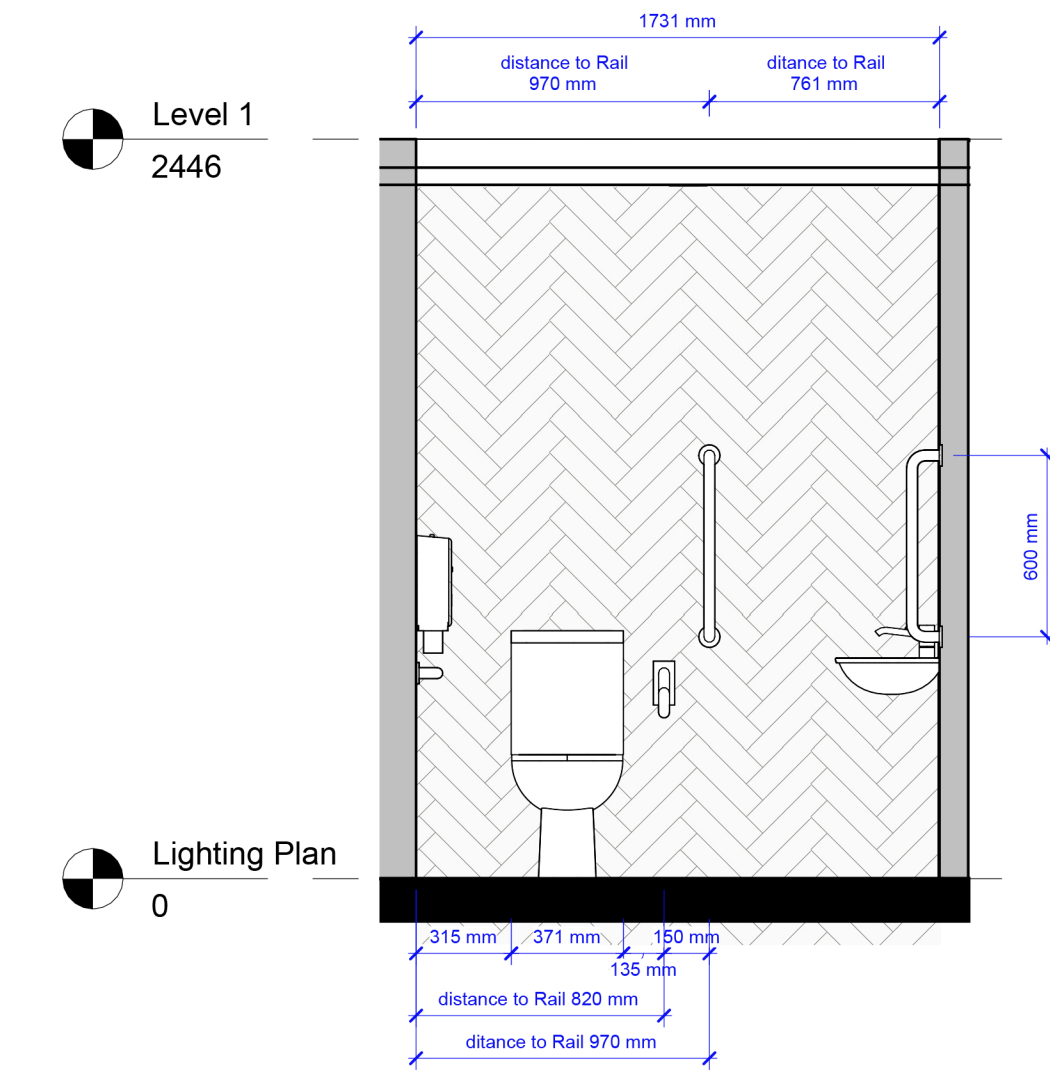

4 Toilet Elevation 4
1 : 25