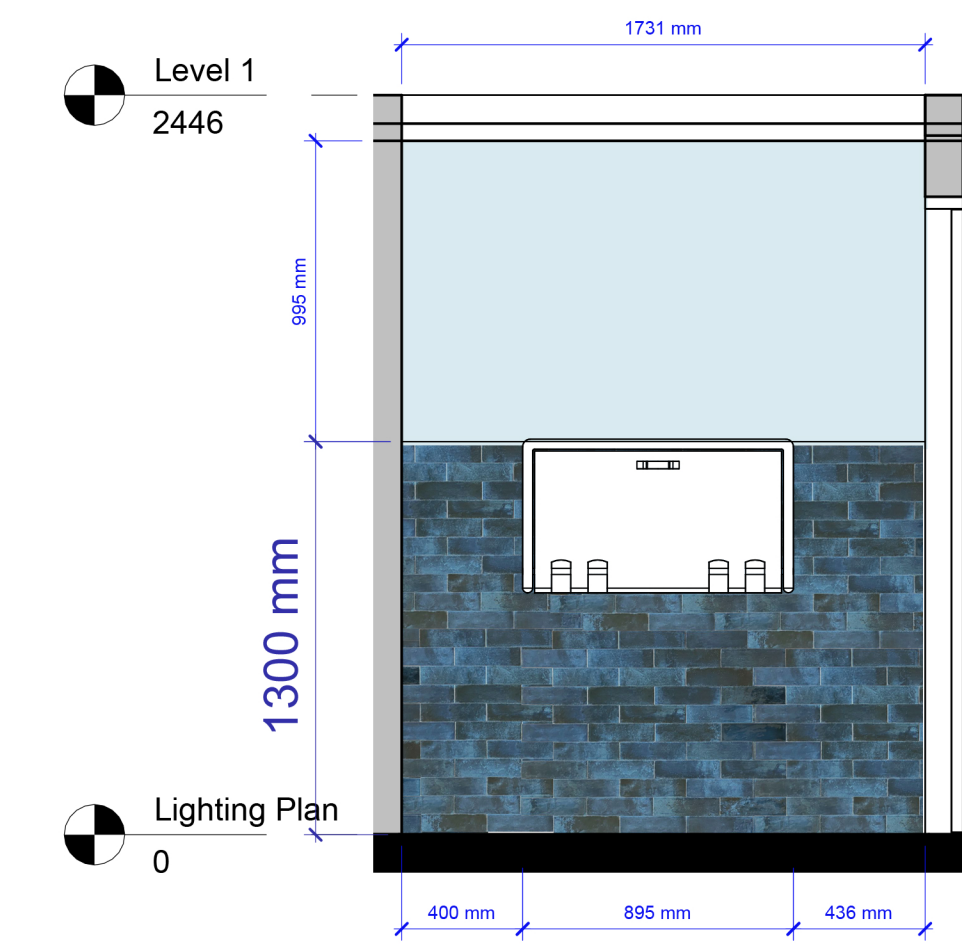

3 Toilet Elevation 3
1 : 25