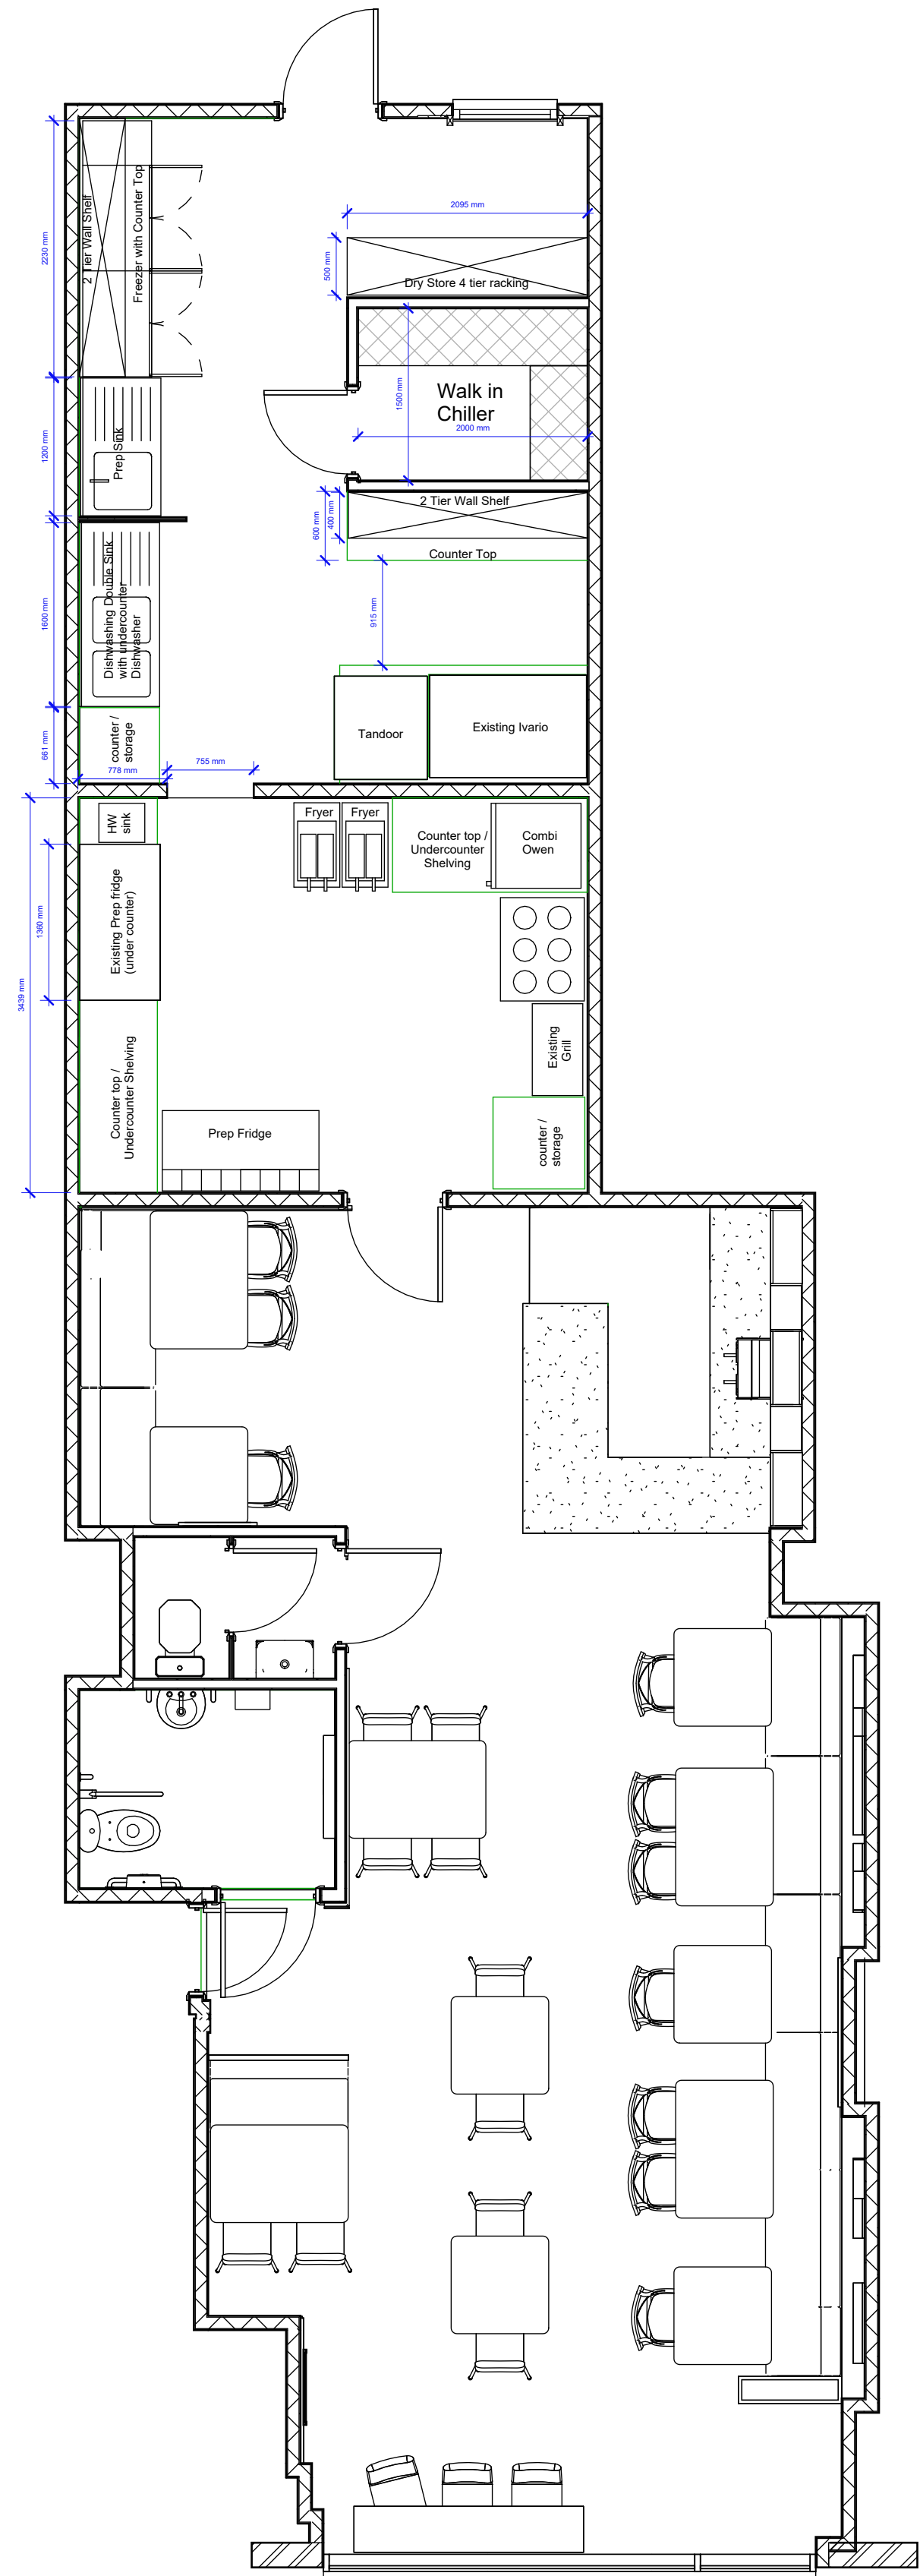

1 Floor Plan Kitchen
1 : 50

Rev	Description	Date
RevA	Layout Change	27/11/23
RevA	Layout Change	06/02/24

CODE	SUITABILITY DESCRIPTION
STATUS	PURPOSE OF ISSUE

Sandra Sharma
INTERIOR DESIGN

PROJECT
Aldridge Restaurant

TITLE
**Floor Plan kitchen
Layout**

CLIENT
Kashmir Rai

DRAWN BY Author	CHECKED BY RevA	DATE 20/02/2024
SCALE (@ A1) 1 : 50	PROJECT NUMBER 1	
DRAWING NUMBER A111	REV RevA