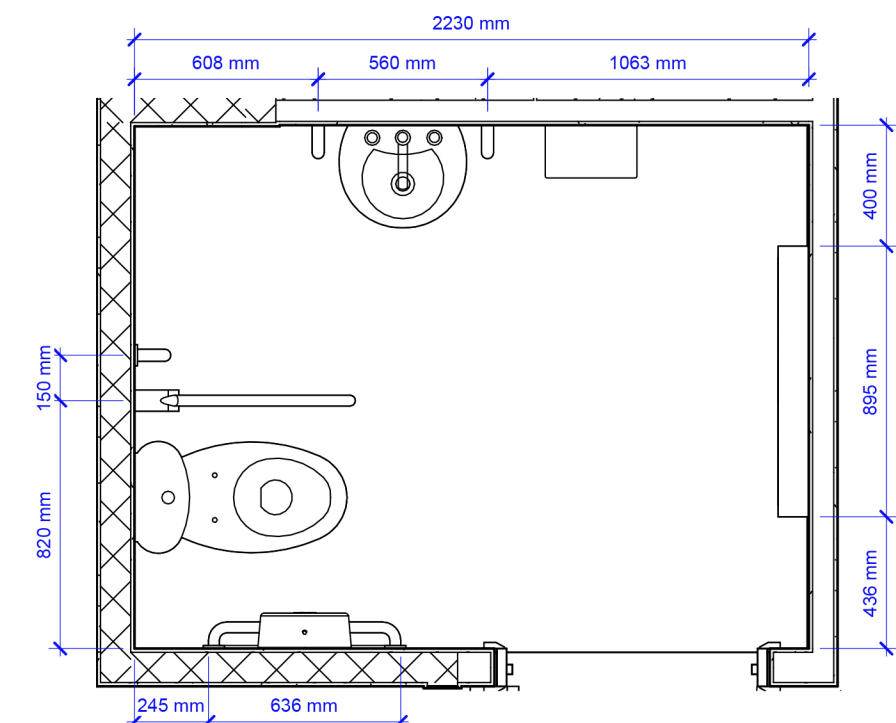

5 Disabled Toilet Floor Plan
1 : 25