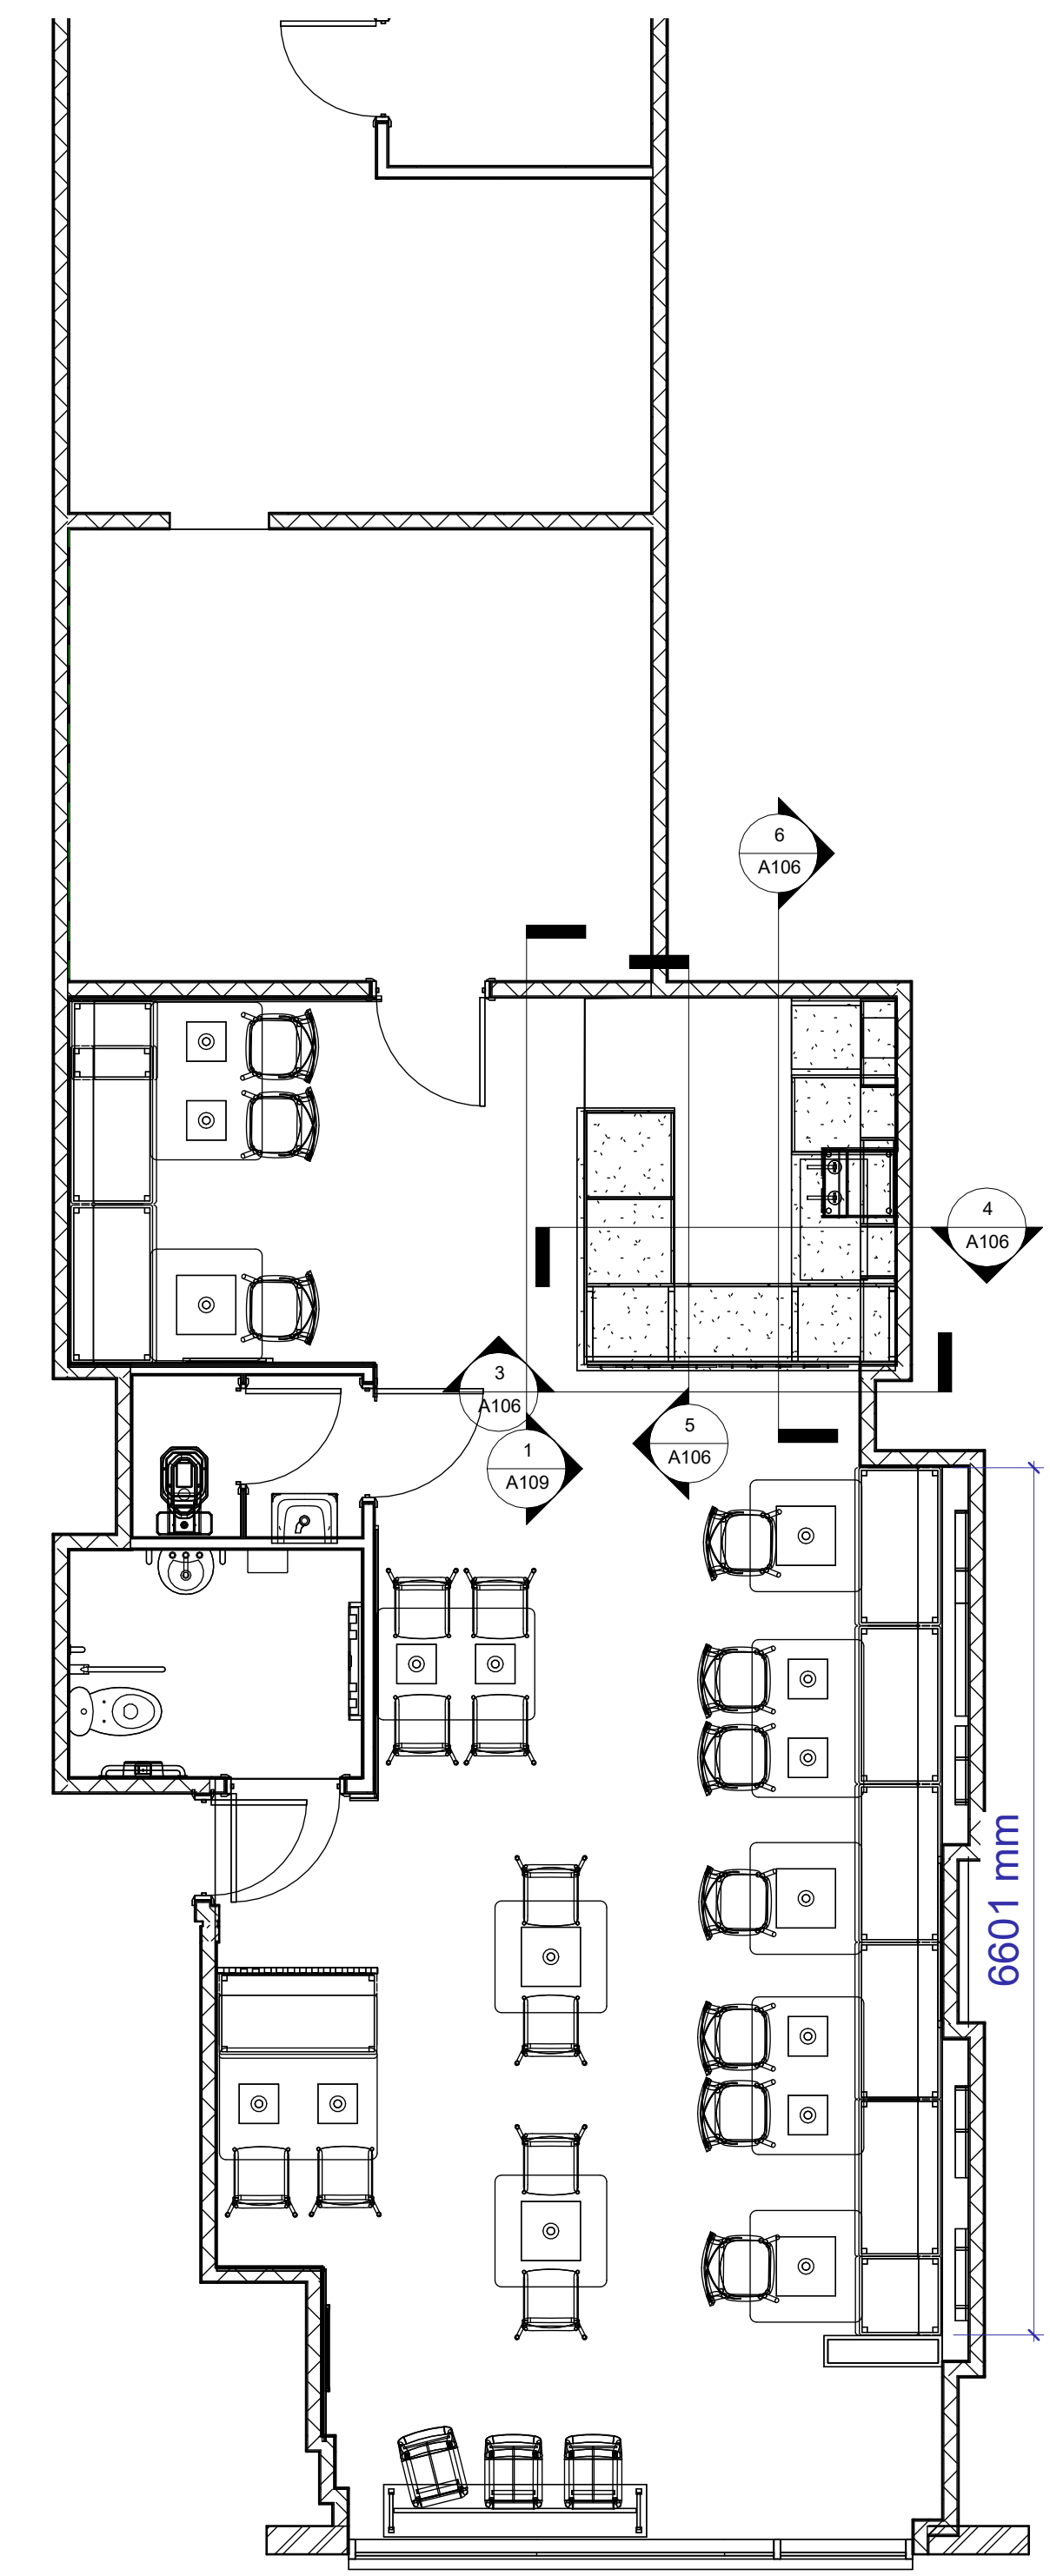

2 Floor Plan
1:50

Rev	Description	Date
RevA	Layout Change	27/11/23
RevA	Layout Change	06/02/24

CODE	SUITABILITY DESCRIPTION

Sandra Sharma
INTERIOR DESIGN

PROJECT
Aldridge Restaurant

TITLE
Bar Counter - Dimensions

CLIENT
Kashmir Rai

DRAWN BY SS	CHECKED BY Sandra Sharma	DATE 17/08/23
SCALE (@ A1) As indicated		PROJECT NUMBER 1
DRAWING NUMBER A106		REV RevA