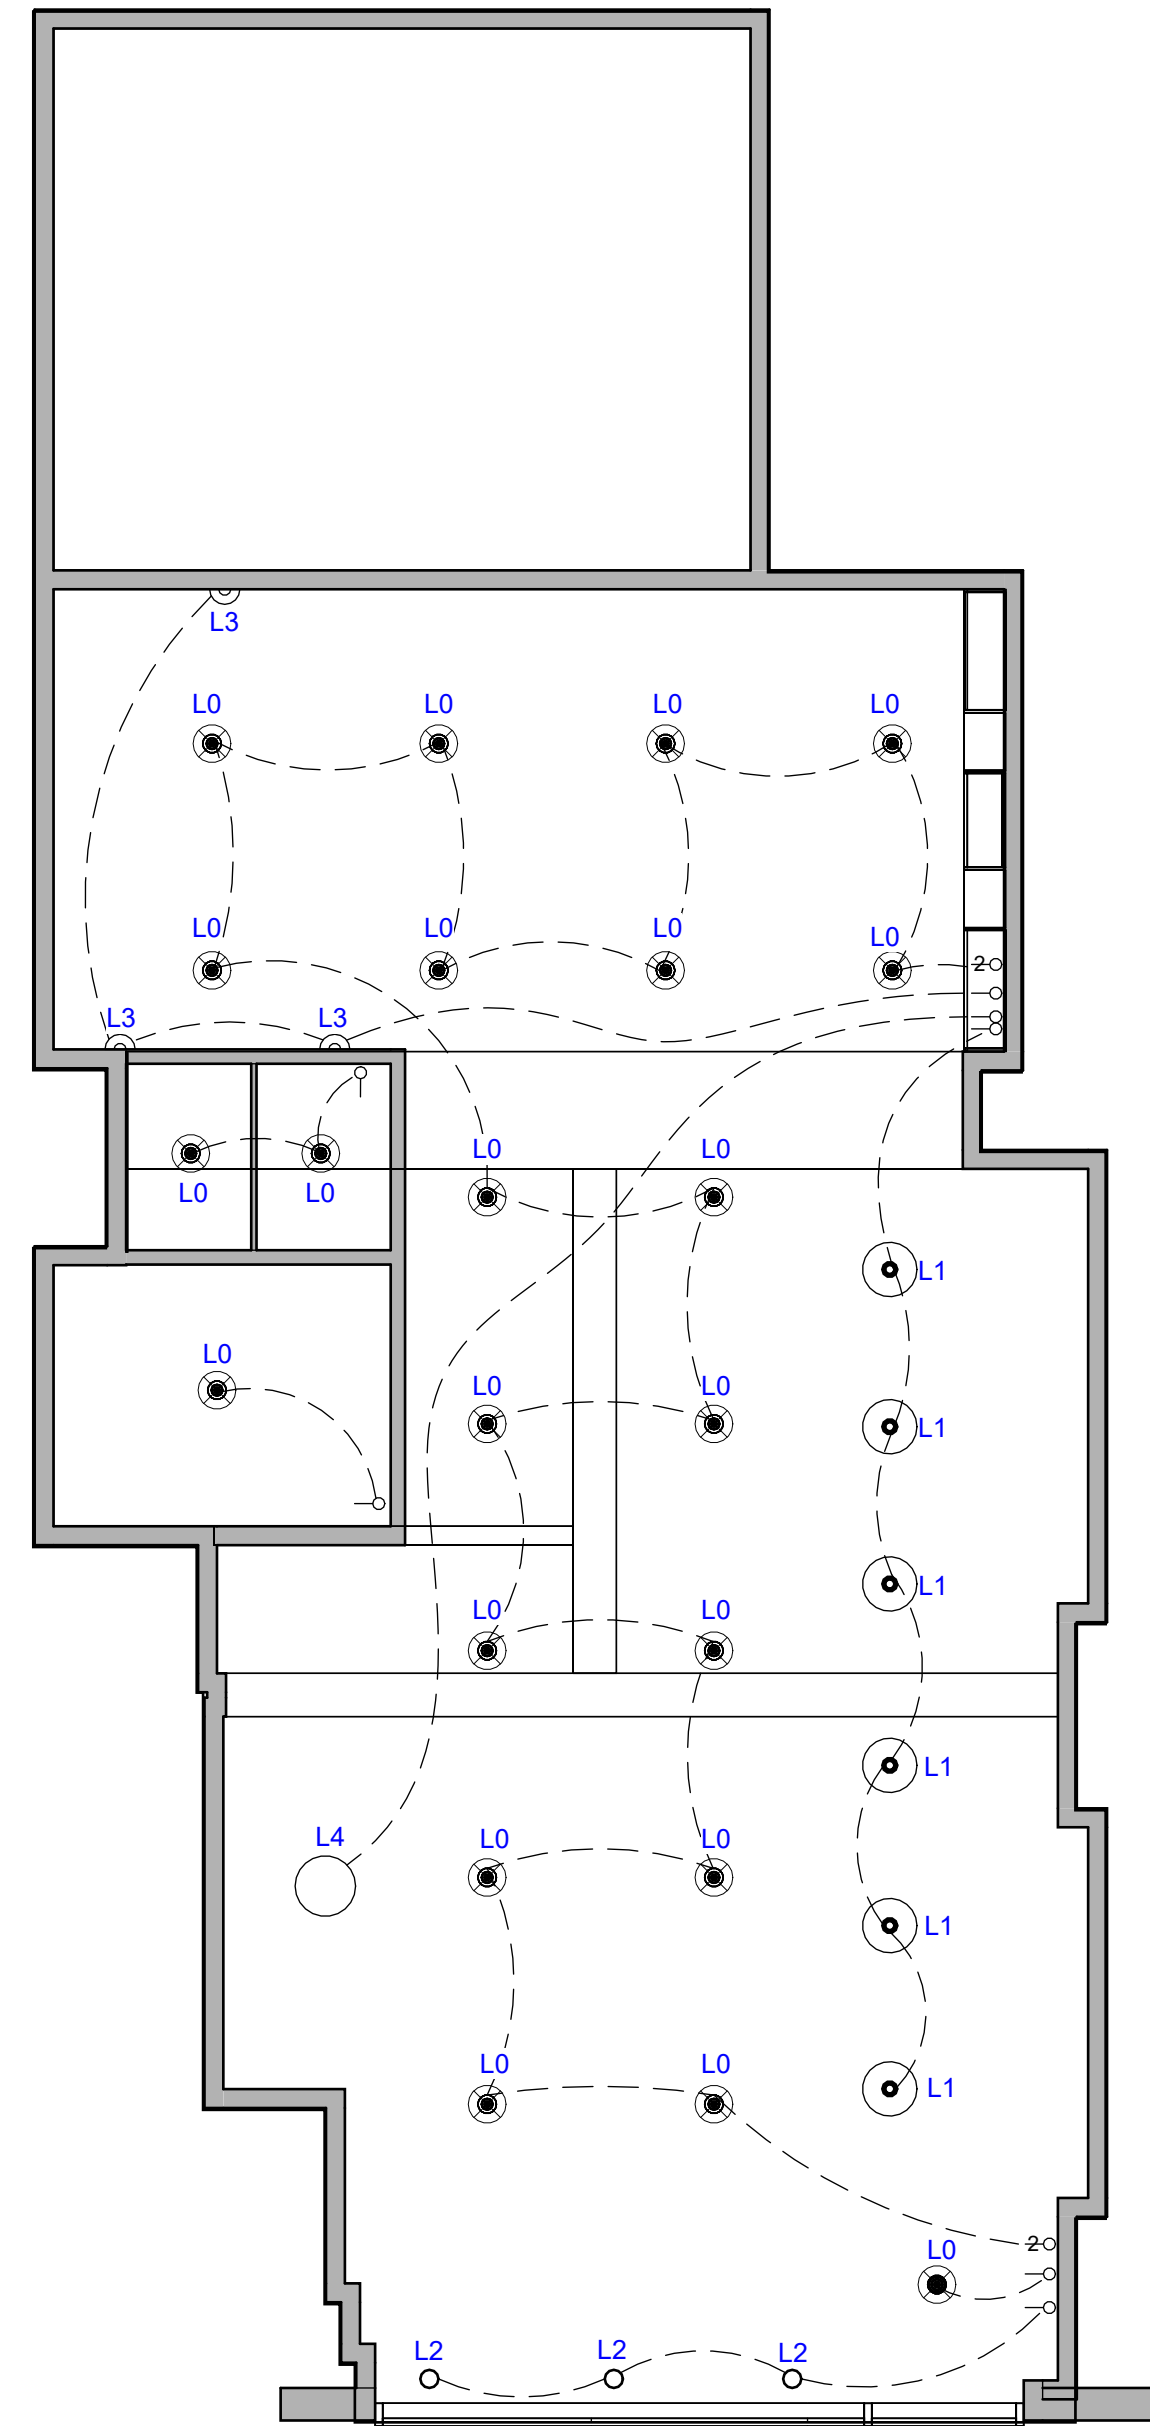

1 Level 0 Floor
1 : 50

1 Lighting Plan
1 : 50