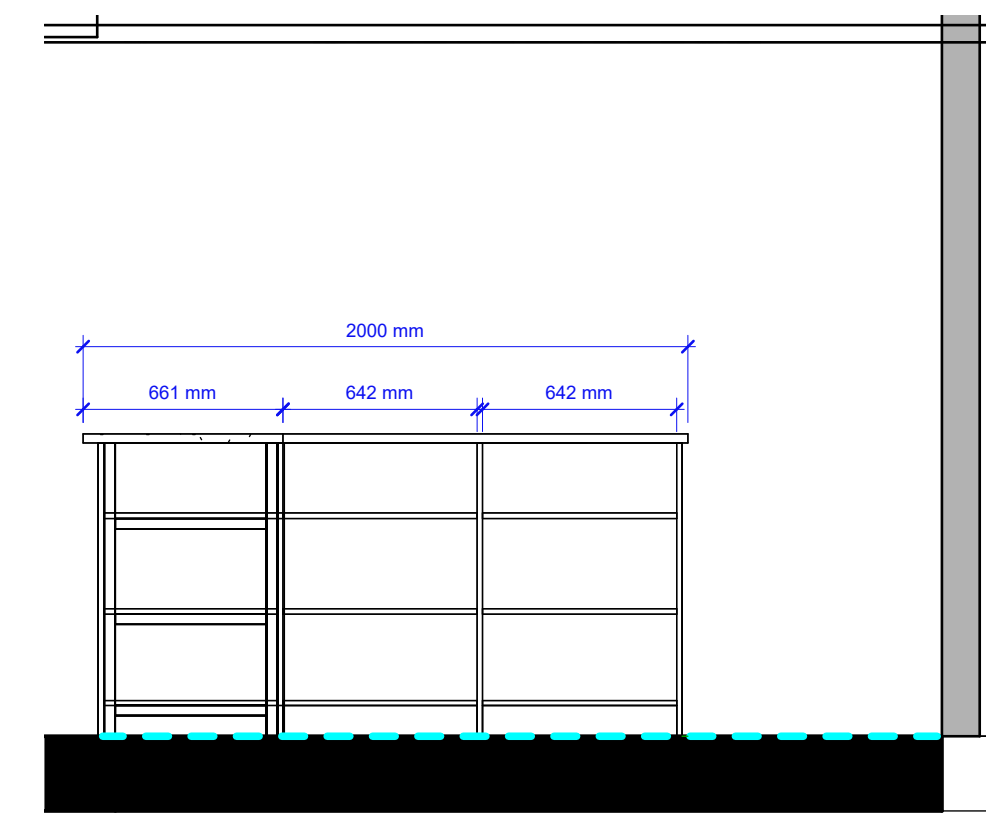

5 Bar Elevation 5
1:25