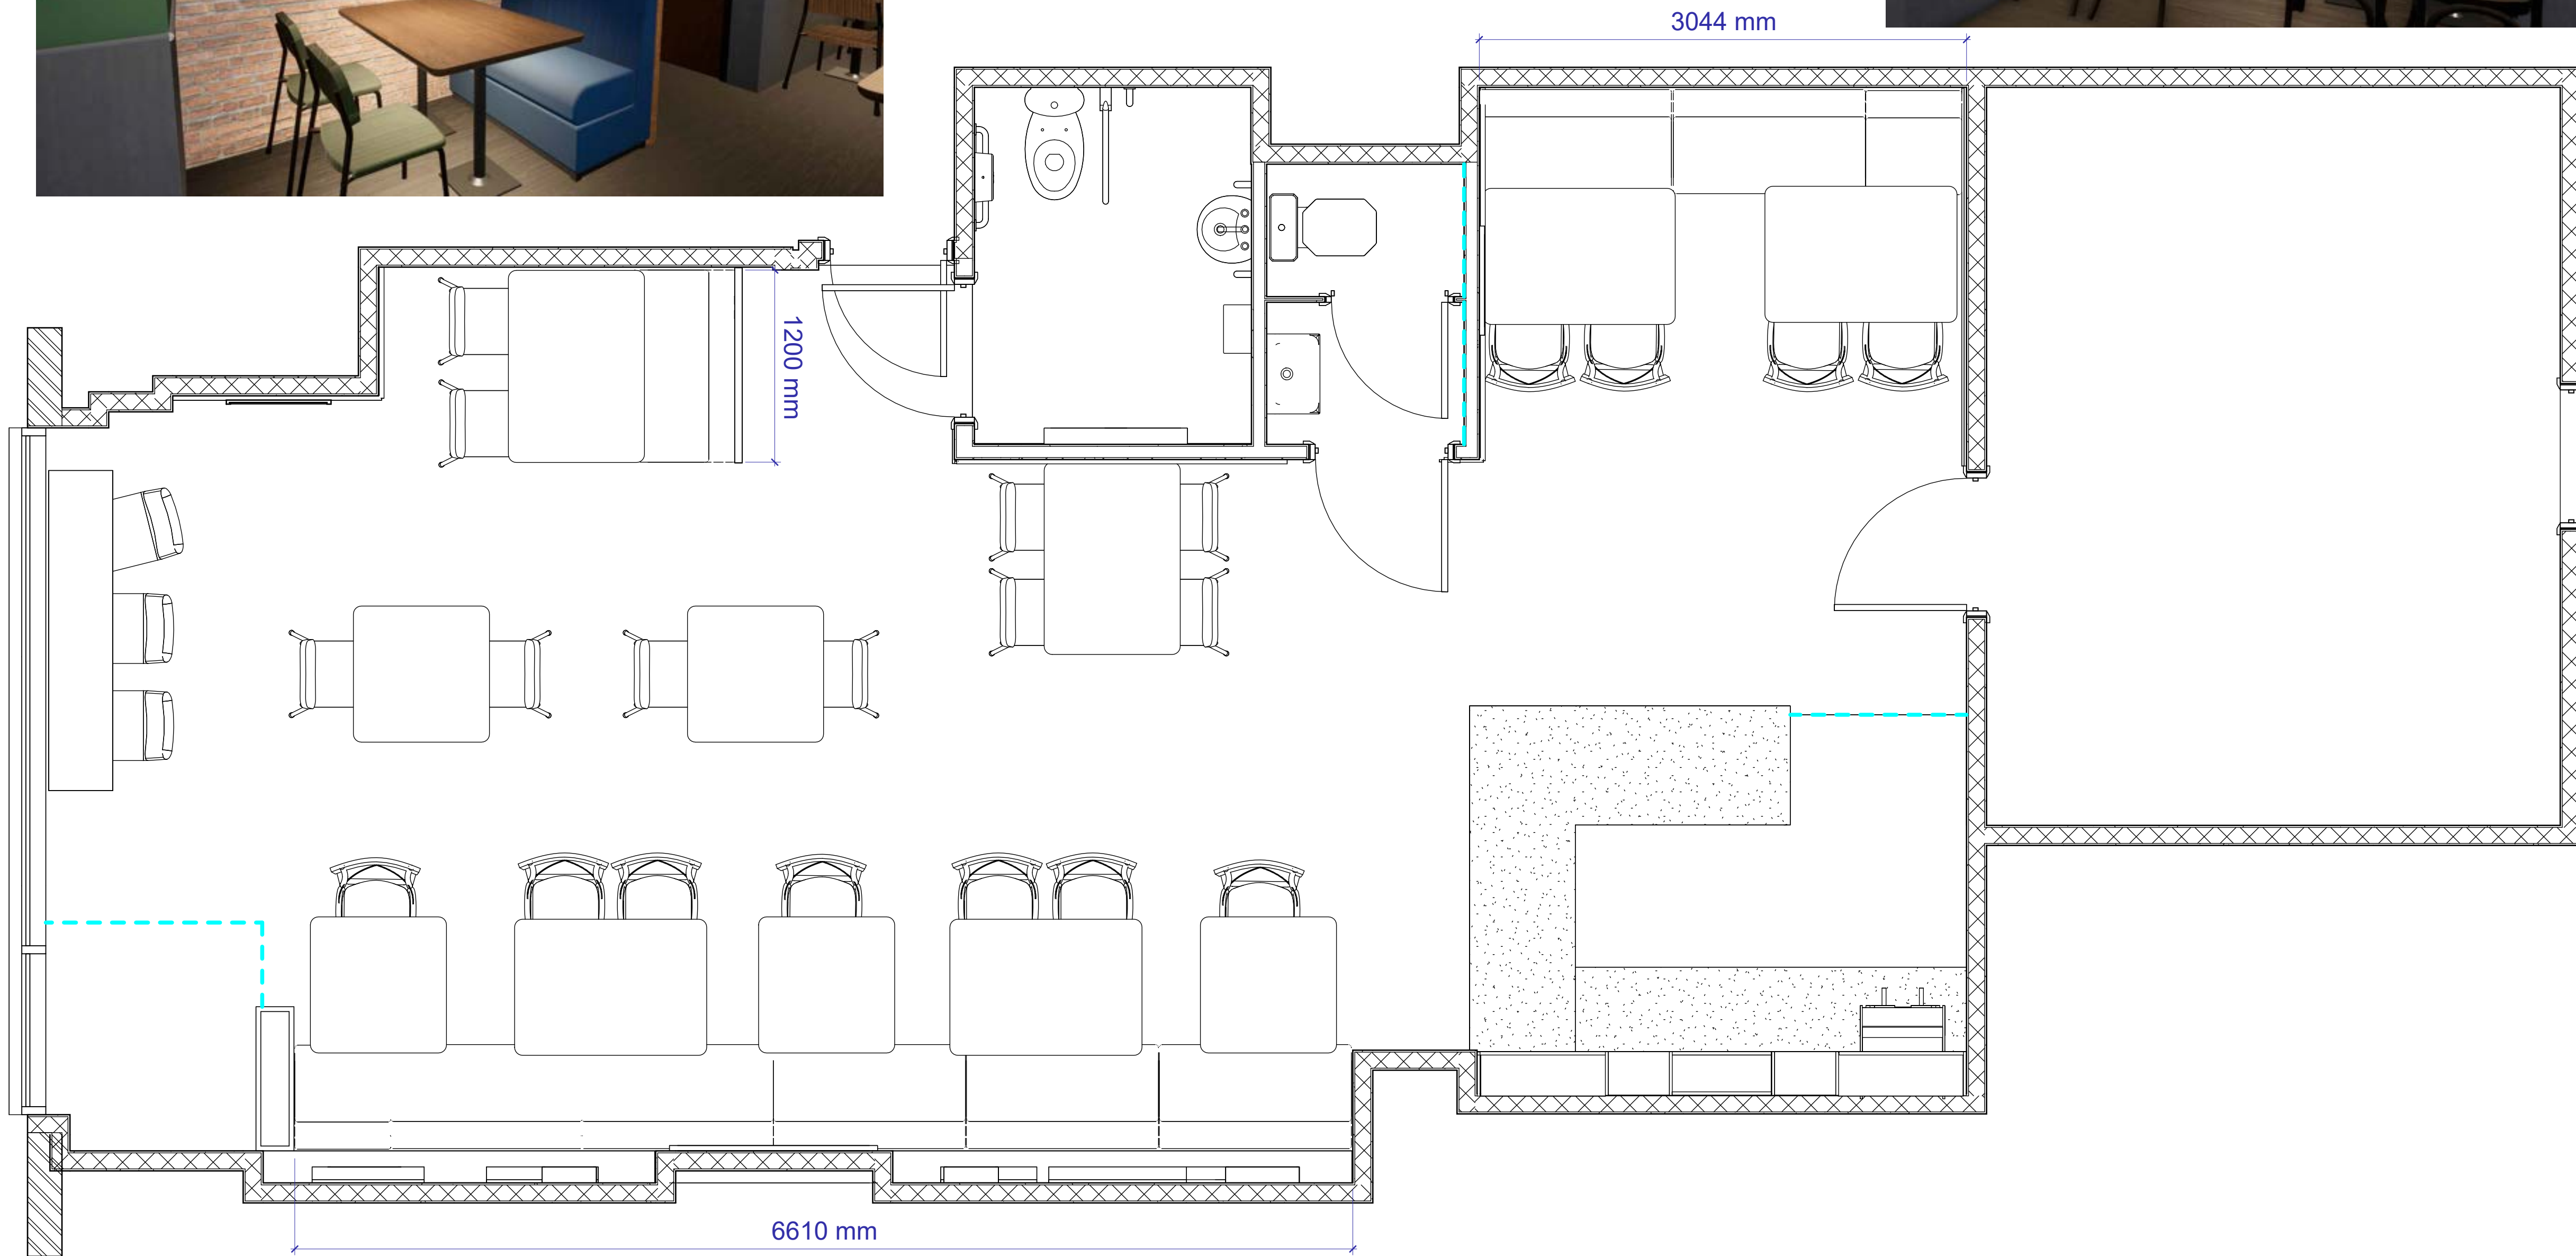

Rev	Description	Date
RevA	Layout Change	27/11/23

CODE	SUITABILITY DESCRIPTION
STATUS	PURPOSE OF ISSUE

Sandra Sharma
INTERIOR DESIGN

PROJECT
Aldridge Restaurant

TITLE
Booth Seats -
Dimensions

CLIENT
Kashmir Rai

DRAWN BY SS	CHECKED BY SS	DATE 17/08/23
SCALE (@ A1) 1 : 25	PROJECT NUMBER 1	
DRAWING NUMBER A105	REV RevA