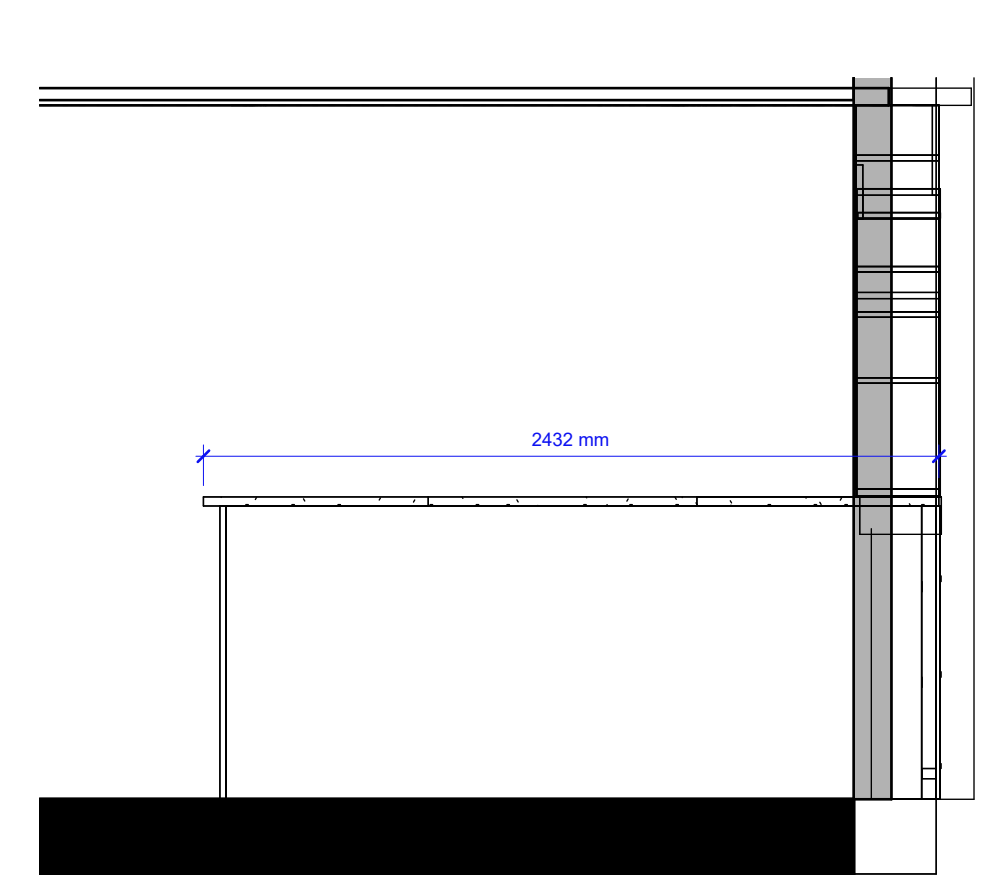

3 Bar Elevation 3
1:25