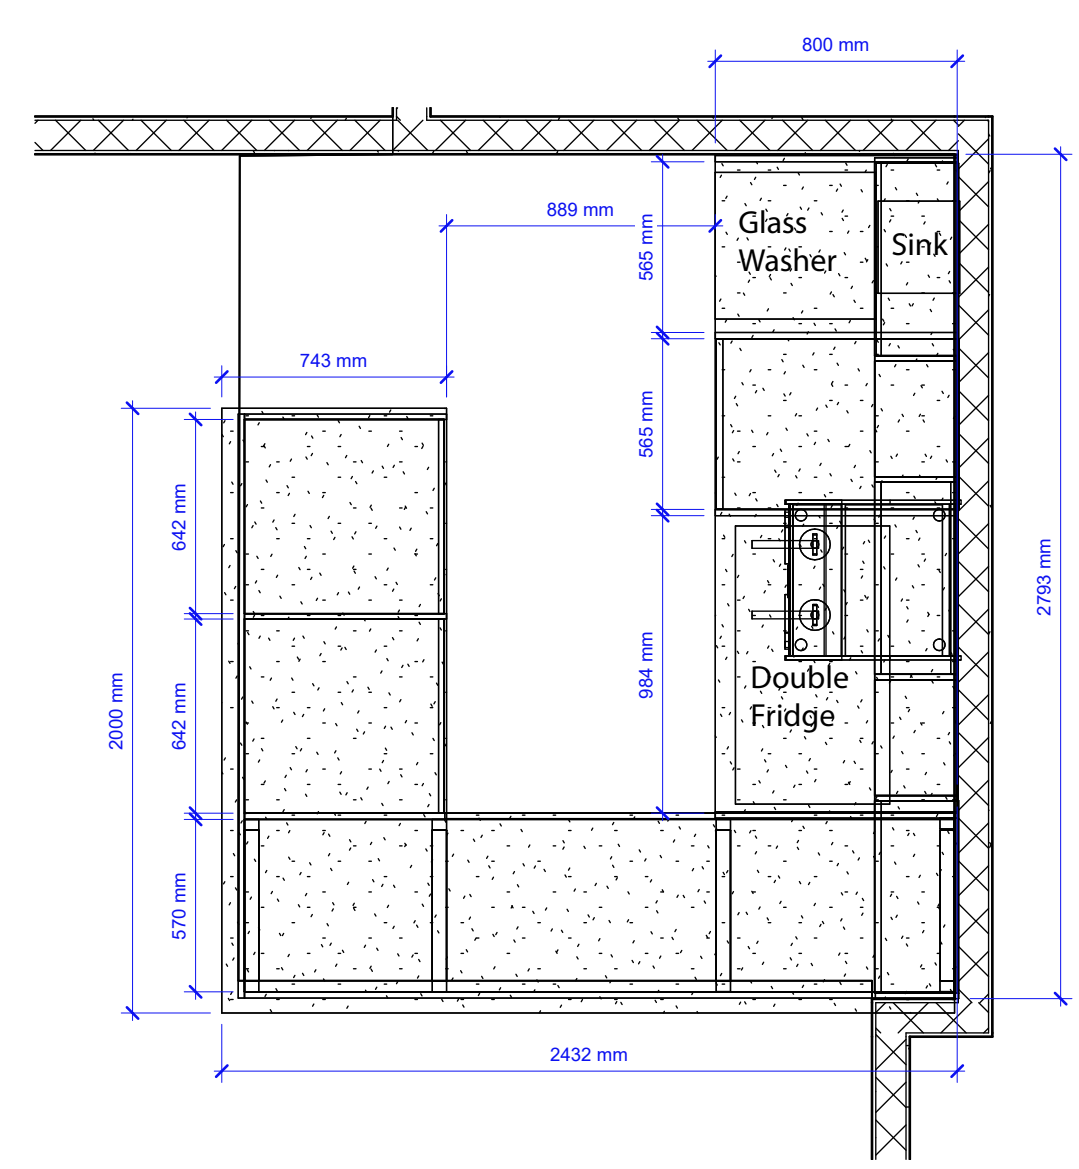

3 Bar Elevation 3
1:25