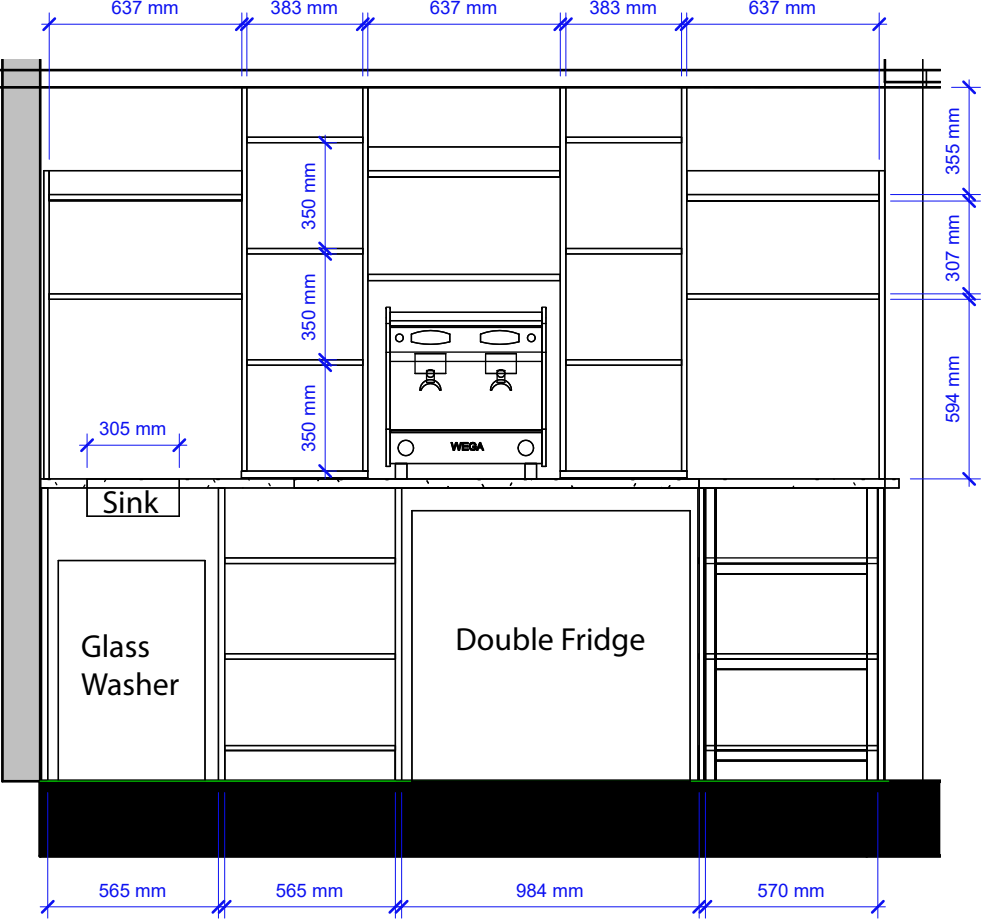

6 Bar Elevation 6
1:25