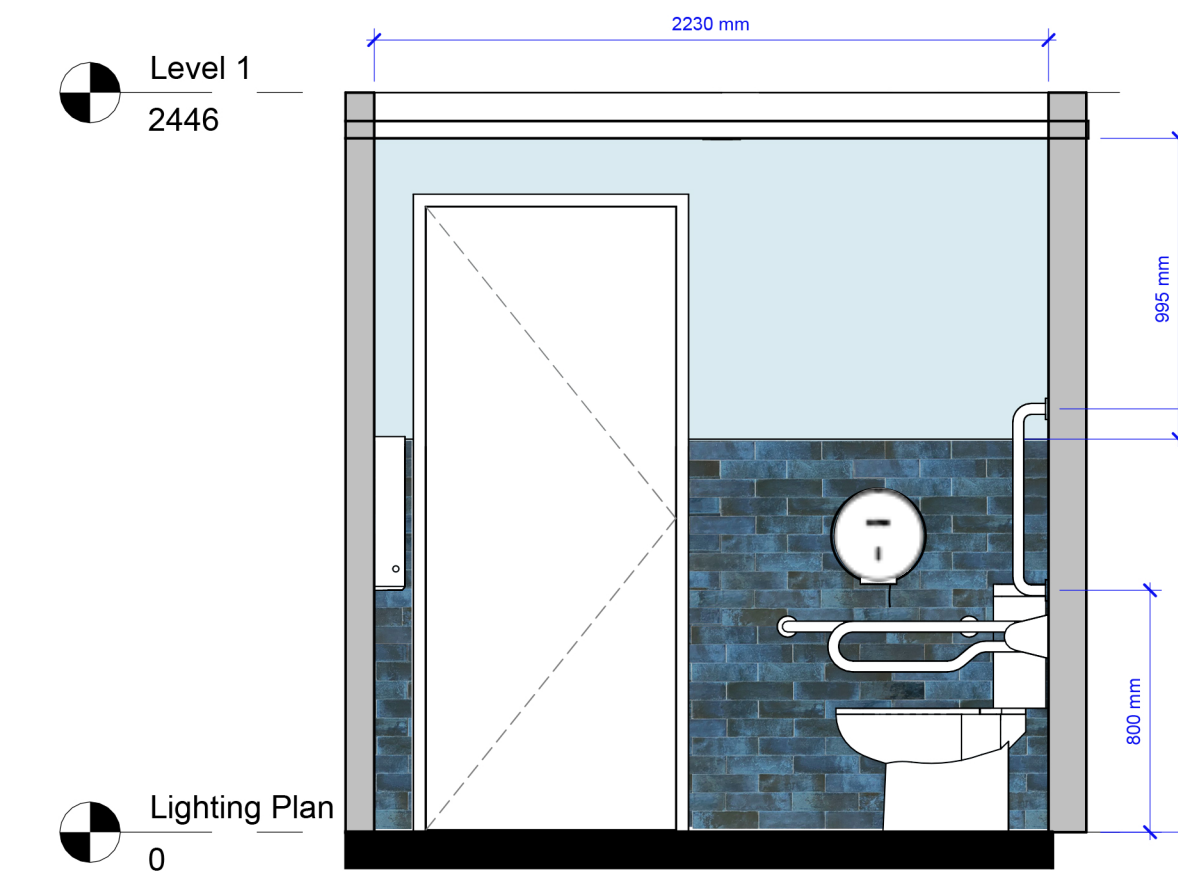

2 Toilet Elevation 2
1 : 25