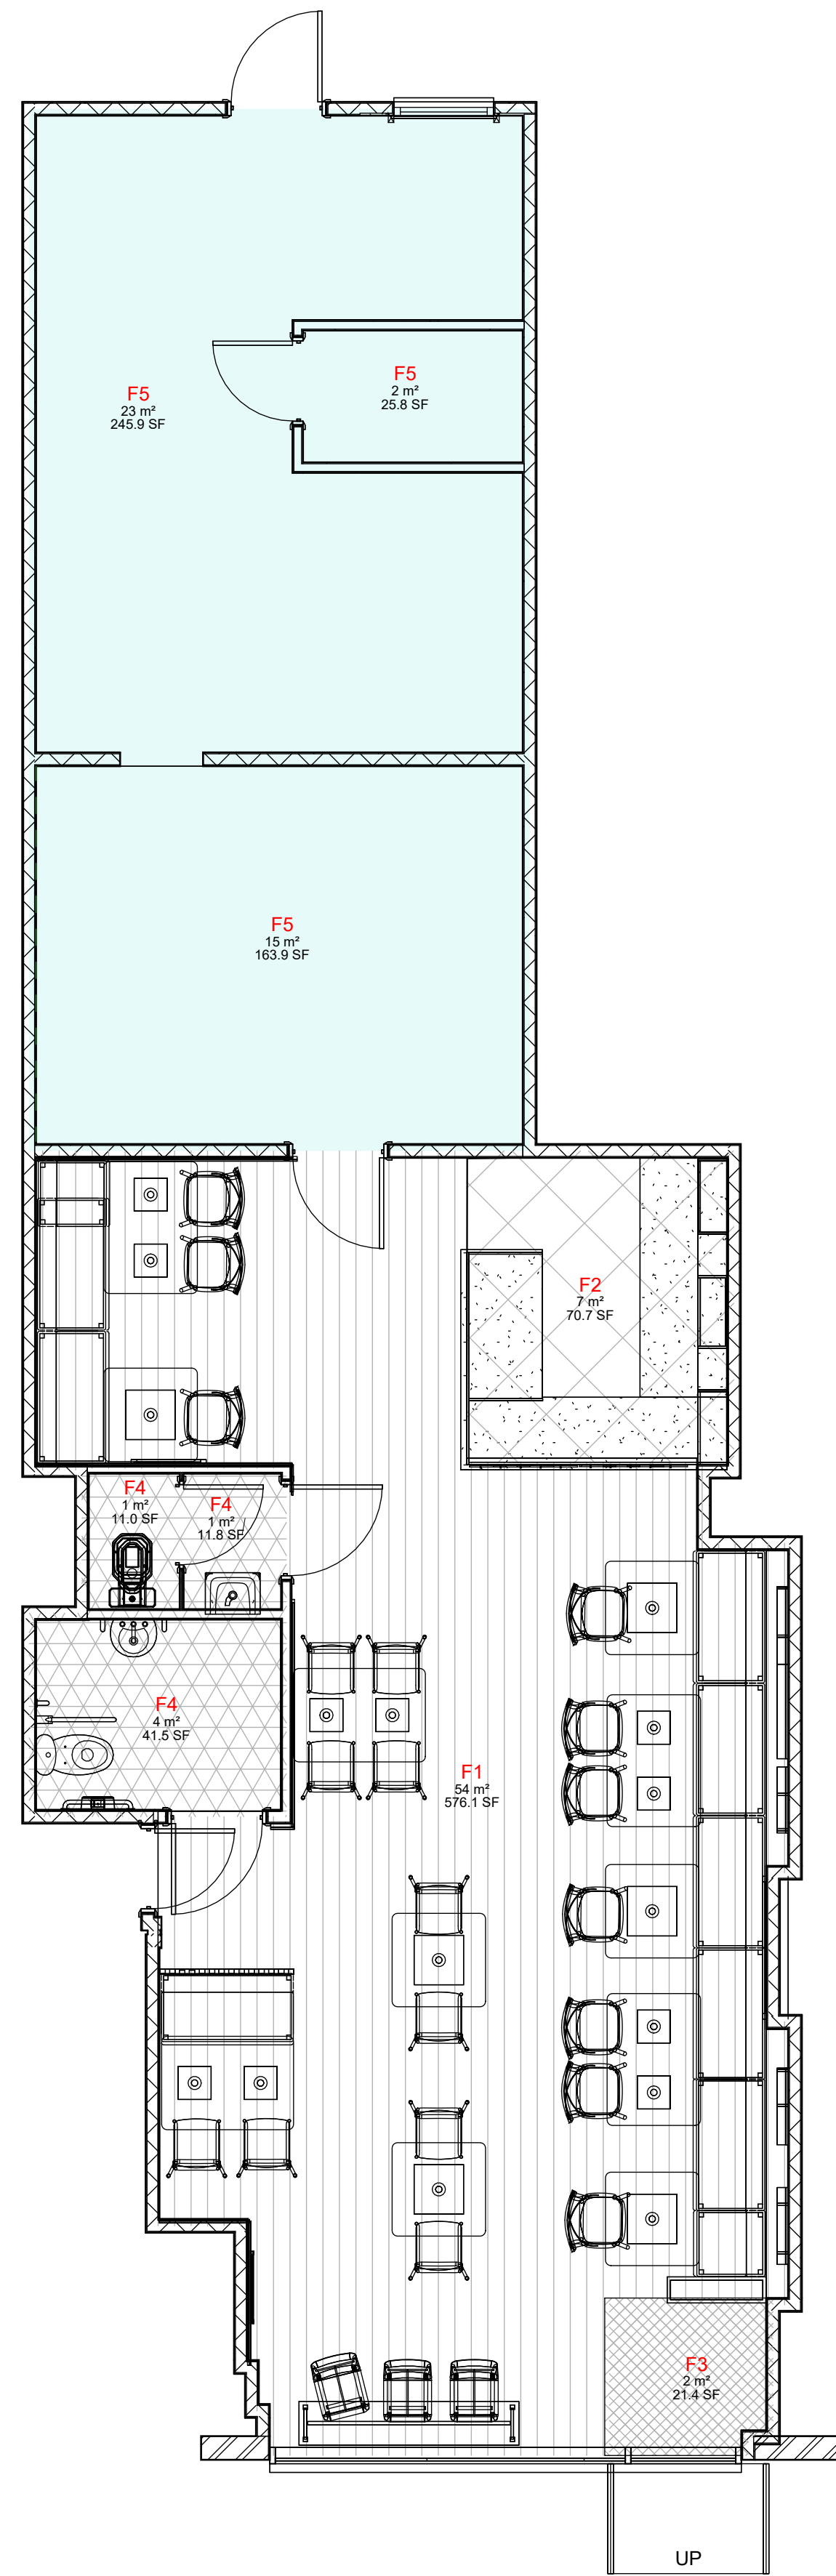

Flooring Finishes			
Item / Drawing Reference	Unit/Item Image	Unit Name/Description	Unit Dimensions
F1		EvoCore premium 'Crafted-georgian-oak' (Ask for Alex when ordering 07497331535)	57sqm
F2		Altro Reliance 25 Jet D2501	8sqm
F3		CFS Magnum Entrance Matting	2sqm
F4		Altro Reliance 25 Rock D2504	4sqm
F5		Altro Reliance 25 Rock D2504 (Covered up to the walls)	40sqm

Rev	Description	Date
RevA	Layout Change	27/11/23
RevA	Layout Change	06/02/24

CODE	SUITABILITY DESCRIPTION
STATUS	PURPOSE OF ISSUE

Sandra Sharma
INTERIOR DESIGN

PROJECT
Aldridge Restaurant

TITLE
FLOOR FINISHES PLAN

CLIENT
Kashmir Rai

DRAWN BY SS	CHECKED BY RevA	DATE 17/08/23
SCALE (@ A1) 1 : 50	PROJECT NUMBER 1	
DRAWING NUMBER A102	REV RevA