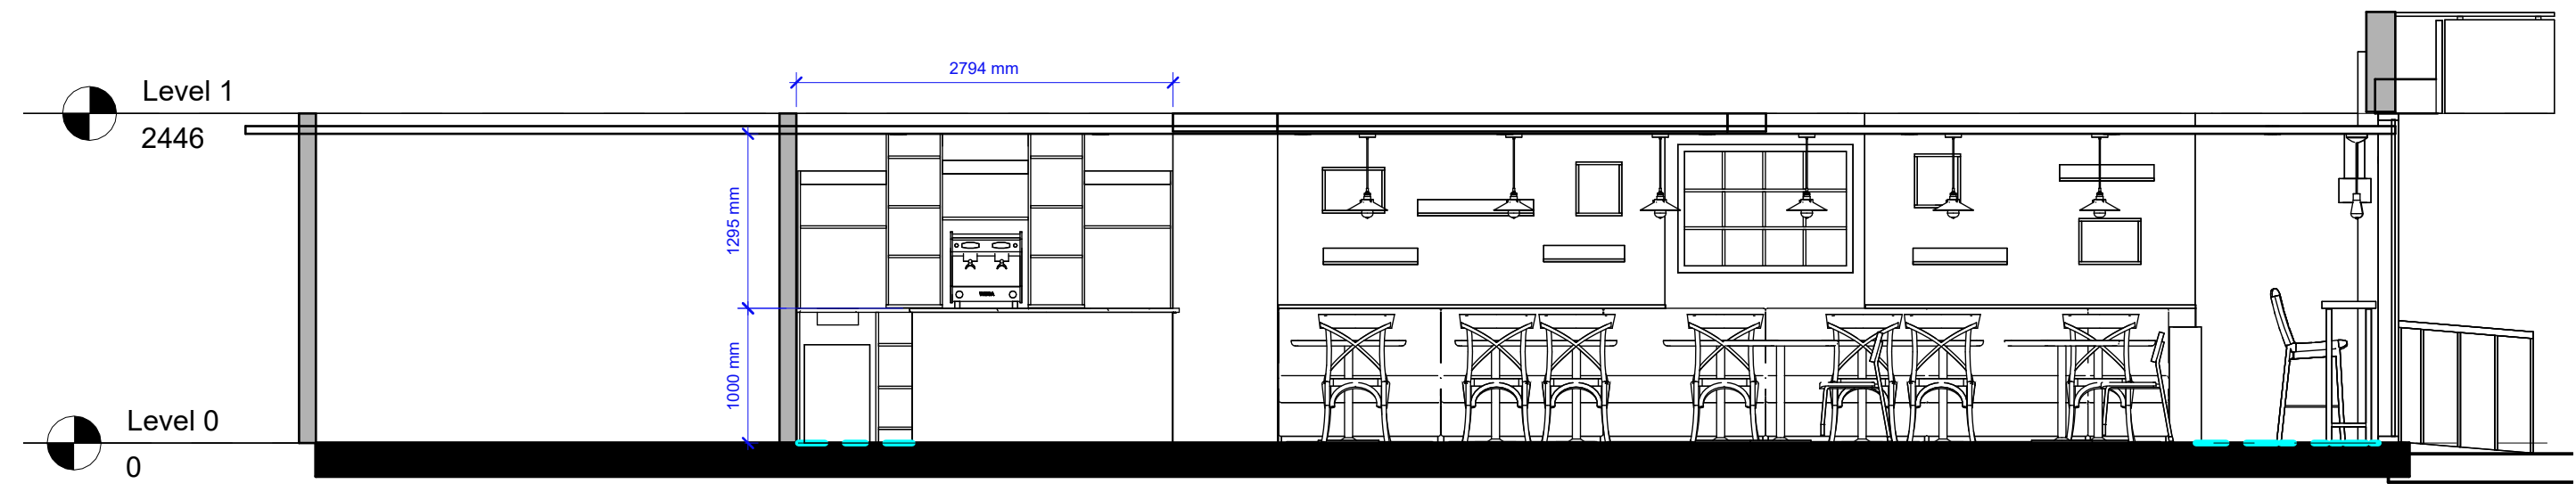

1 Bar Elevation 1
1:50