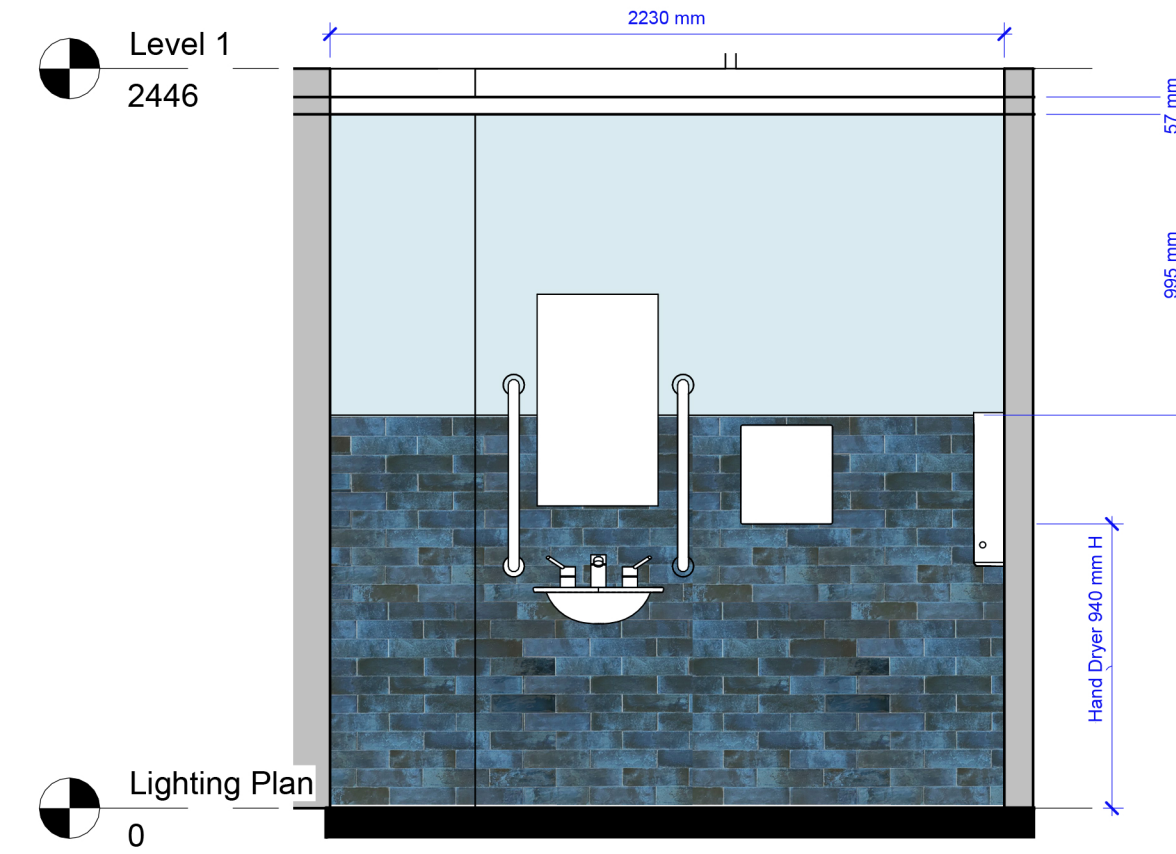

1 Toilet Elevation 1
1 : 25