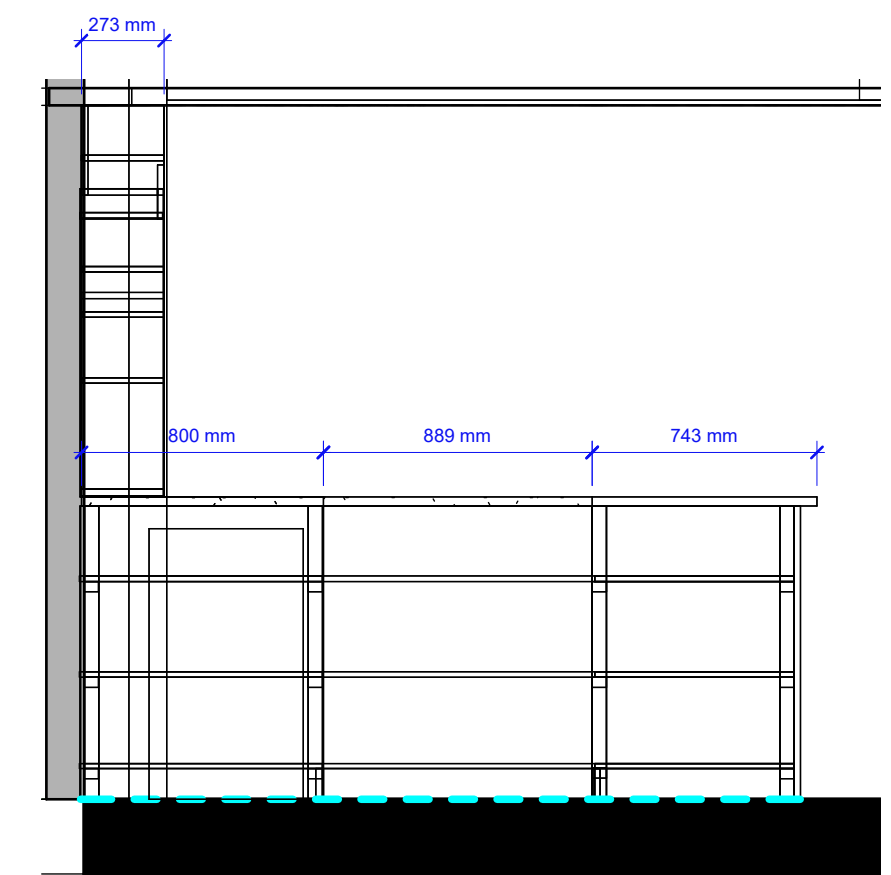

4 Bar Elevation 4
1:25