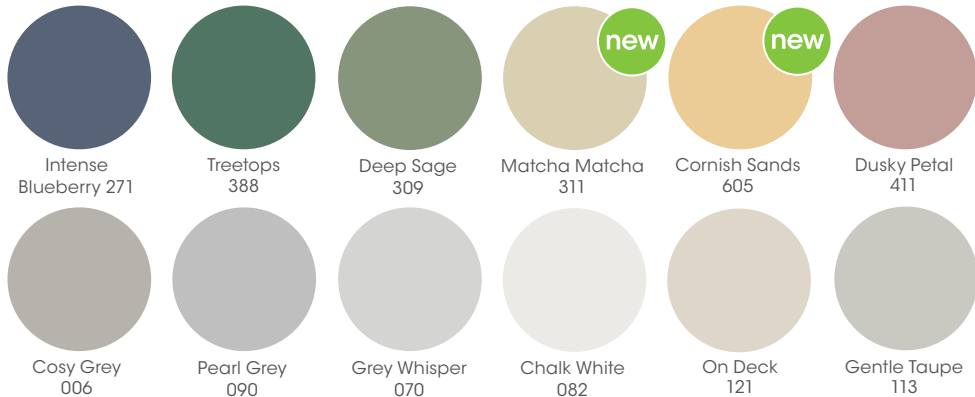

WEEKEND REFRESH!

Why spend hours on end painting, when our One Coat lets you transform a tired room into a beautiful living space in no time at all?

wilko Easy jungle sophistication wallpaper 0539586_6

Gentle Taupe 113

wilko Quick One Coat

Even coverage with just one coat so you can save time getting the decorating done

EASY PEASY

No need for a pasting board - that's a little win!

wilko Easy wallpaper

Give your lounge a stunning makeover the easy way with wallpaper that allows you to paste straight to the wall, instead of the paper

Measure your walls to check you have enough paper

Paste straight onto the wall

Apply the wallpaper to the wall

Trim the excess paper once it's up

SCAN ME

Discover more little wins for a quick weekend refresh

Choose from our new range...

1. 1 wilko metallic crescent geo grey wallpaper 0539571_2
2. 2 Fresco wooden slat grey wallpaper 0539568_2
3. 3 Superfresco cols eternity grey wallpaper 0539573_6
4. 4 wilko Easy gentle kintsugi neutral wallpaper 0539564_4

32 new wallpaper designs to choose from