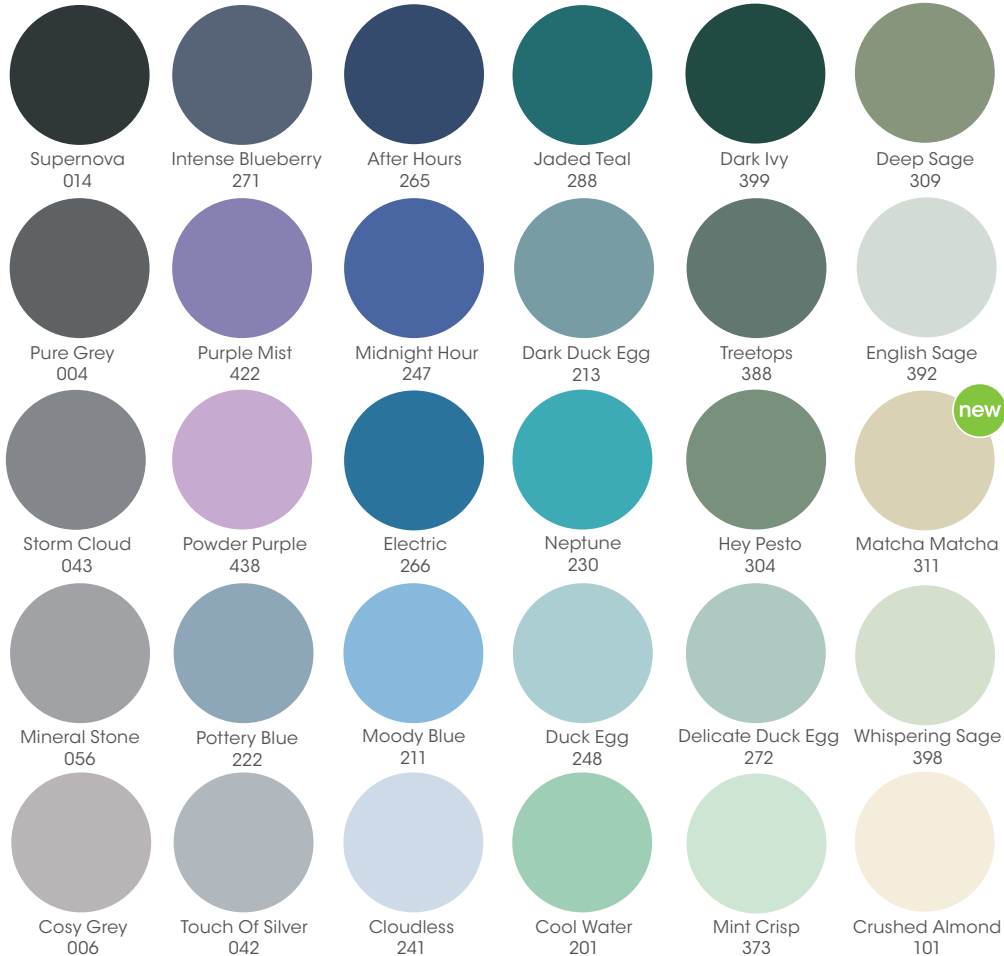

Warm Mineral 010

Grey Whisper 070

Storm Cloud 043

# FIND YOUR PERFECT MATCH!

All these paint colours come in three finishes, making it even easier to find one that's right for your home

*If you're using a dark colour in a busy area, choose Tough & Washable paint*