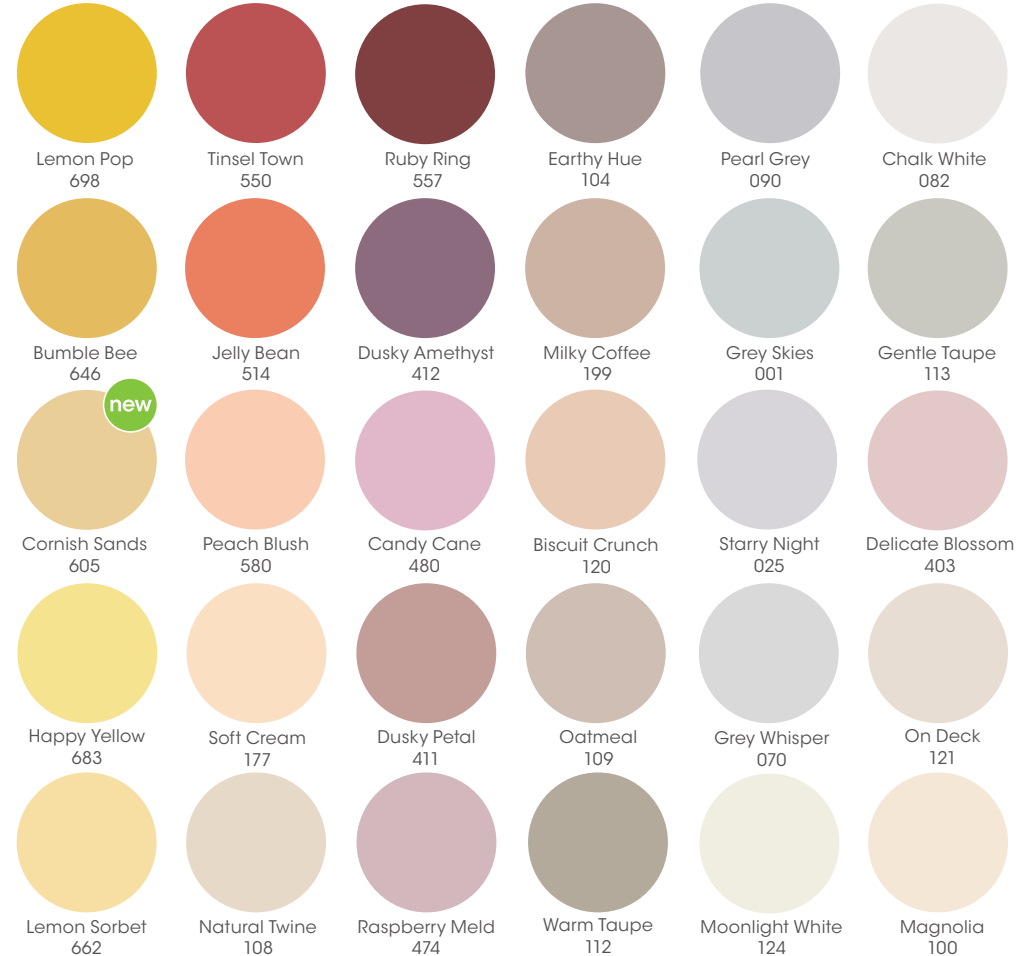

Choose the right finish...

Tough & Washable
Stain and scuff-resistant paint that's **25x tougher** than standard matt - ideal for busy areas of the home

Matt
A contemporary matt finish that helps to **hide imperfections** - ideal for bedrooms and low traffic areas

Silk
Gives rooms a **high sheen** that's easy to wipe clean - ideal for general living areas