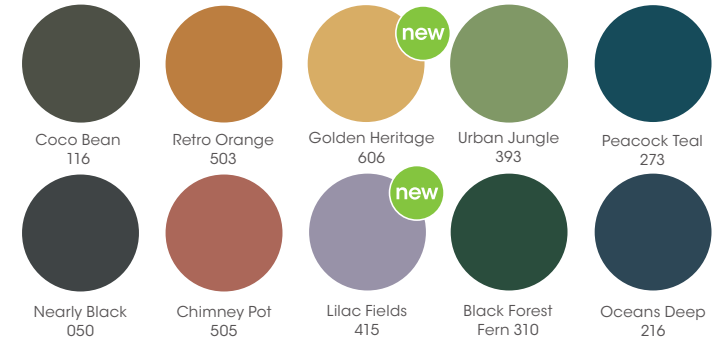

## Choose from our new range...

- 1 wilko metallic crescent geo grey wallpaper 0539571\_2
- 2 Fresco wooden slat grey wallpaper 0539568\_2
- 3 Superfresco cols eternity grey wallpaper 0539573\_6
- 4 wilko Easy gentle kintsugi neutral wallpaper 0539564\_4

# WILKO FLAT MATT

With a chalky flat matt finish, this hardwearing paint reflects less light than standard matt for an effortless premium look and feel

Wisteria  
414

# WILKO STATEMENT & METALLICS

Make your walls sing with statement paints and shimmering metallics

Golden  
Heritage  
606

Peacock Teal  
273

Hides imperfections brilliantly - that's a little win!

## Choose your Statement paint...