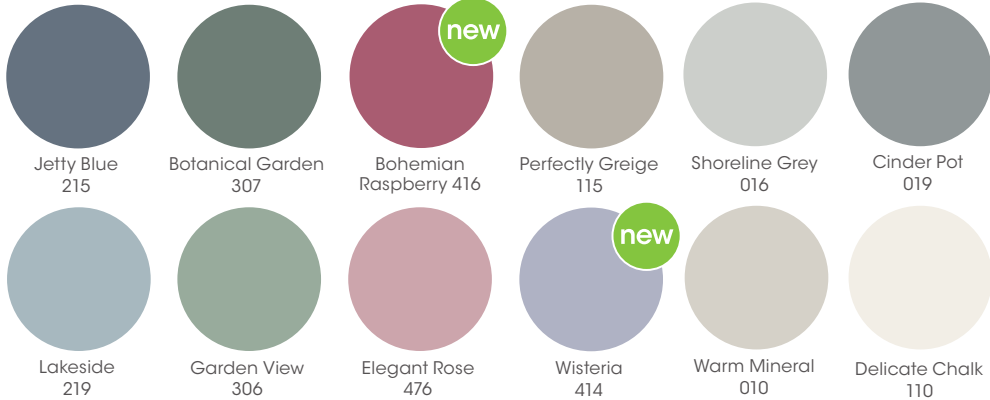

# WILKO STATEMENT & METALLICS

Make your walls sing with statement paints and shimmering metallics

Golden  
Heritage  
606

Peacock Teal  
273

Hides imperfections brilliantly - that's a little win!

## Choose your Statement paint...