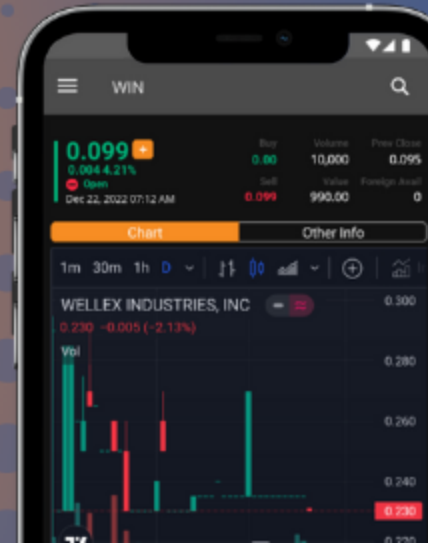

Introducing PSEConnect App

Trade with Confidence, Anywhere, Anytime!

DOWNLOAD THE PSECONNECT APP NOW!

SCAN THE QR CODES

Download on the
App Store

GET IT ON
Google Play

**Empower Yourself in the
Stock Market with
PSEConnect Education**

Launching Soon: Prepare for an Exciting Arrival!

Investor Terminal

 Provides real-time market data, portfolio management, and trading tools for investors, ensuring they stay connected and informed on the go.

[REGISTER NOW](#)

PSEConnect Mobile App

Provides real-time market data, portfolio management, and trading tools for investors, ensuring they stay connected and informed on the go.