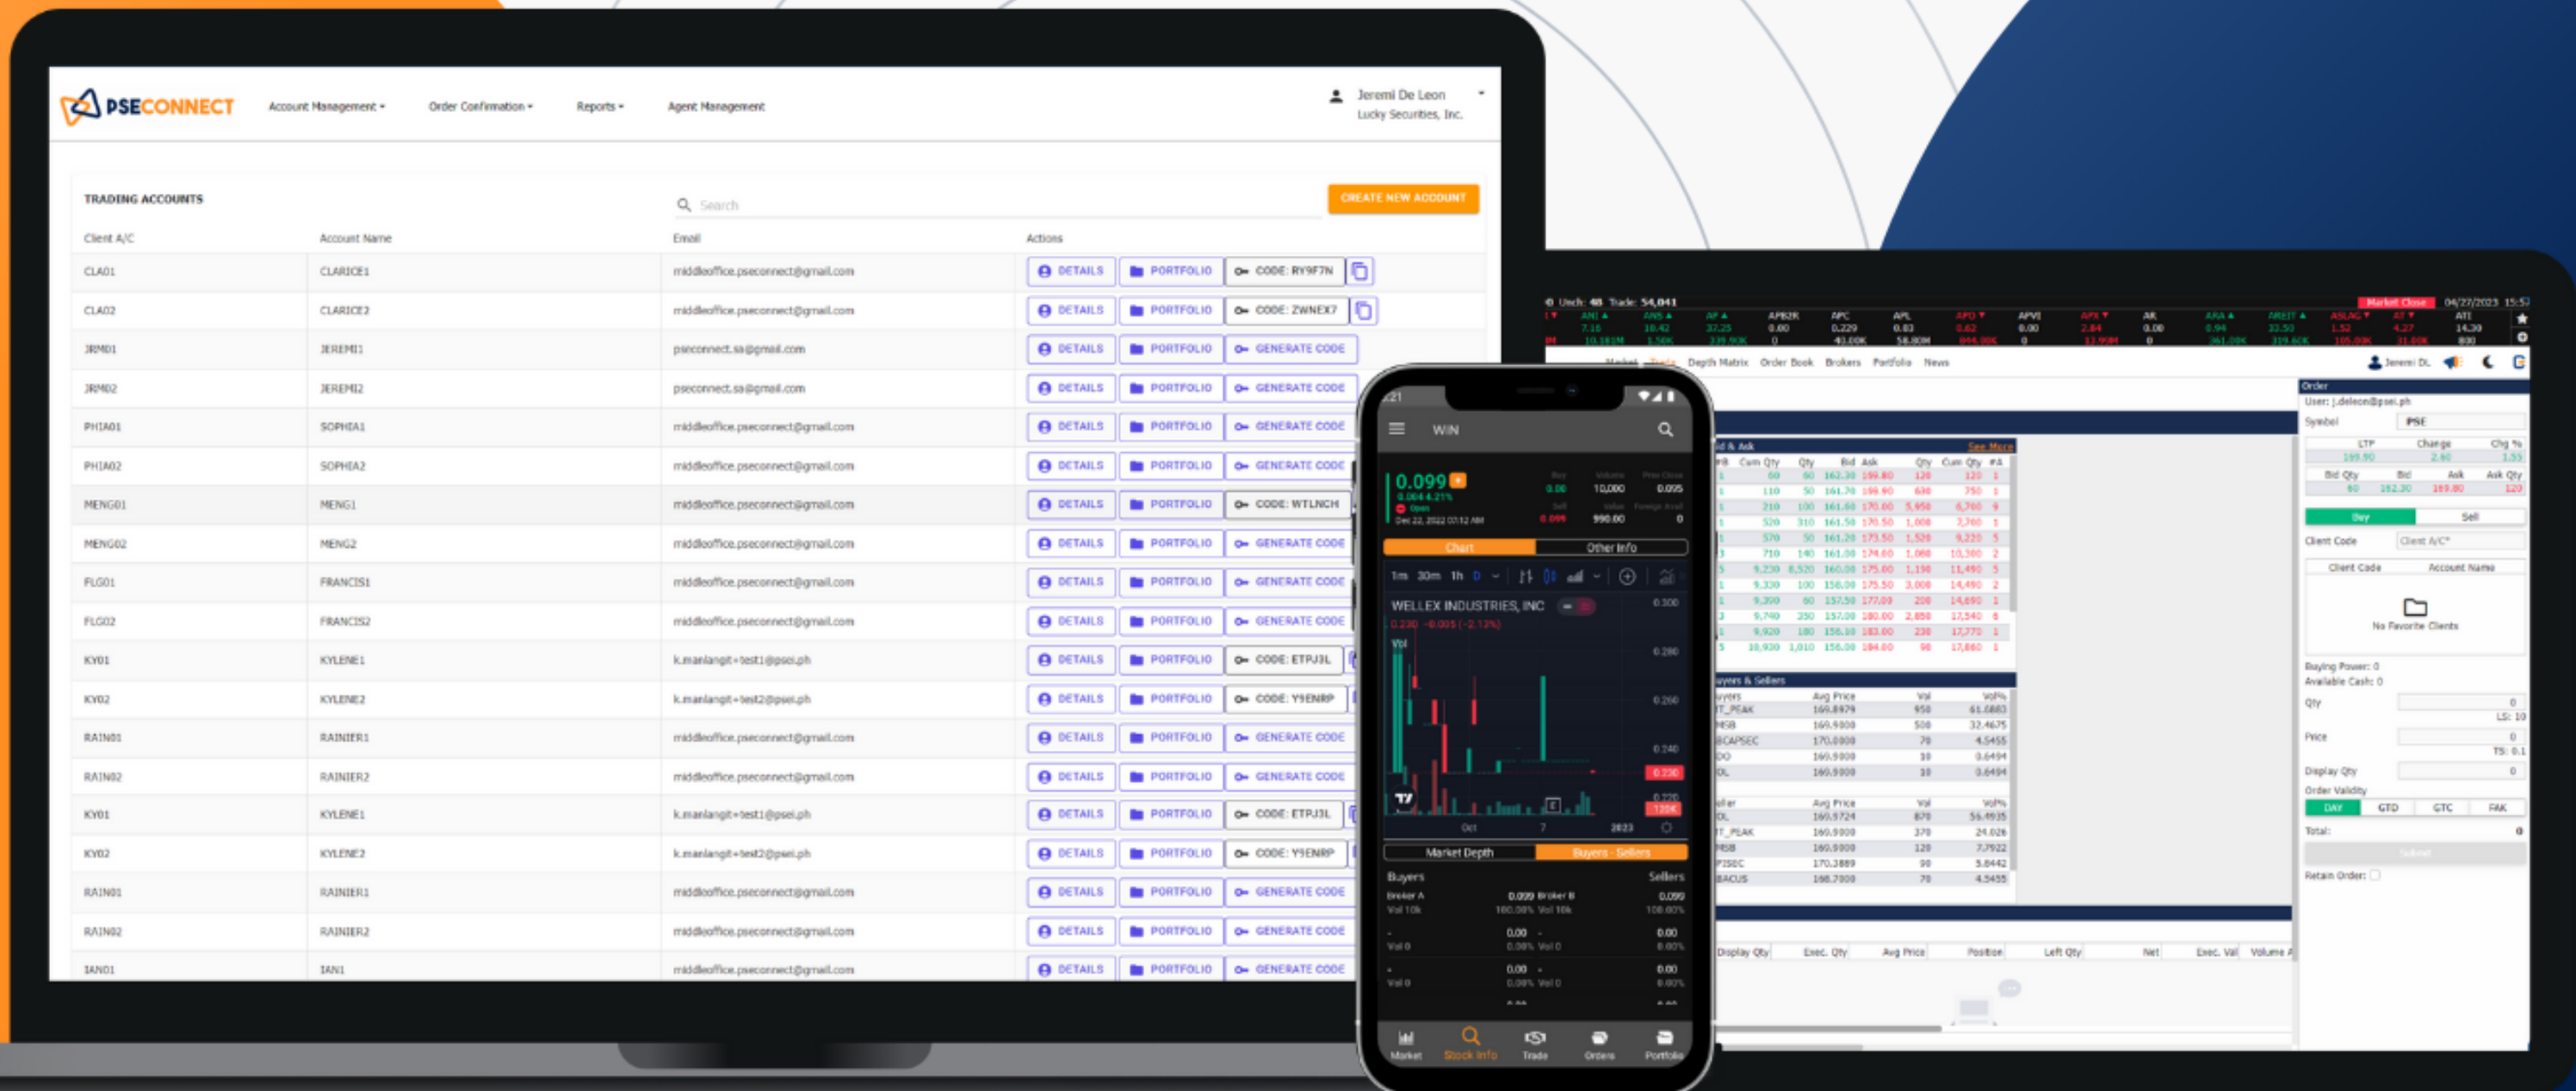

Premier Software Enterprise

CONNECTING INVESTORS WITH OPPORTUNITIES

CROSS PLATFORM PRODUCTS

Investor Terminal

Middle Office System

Trader Terminal

EXPLORE PSECONNECT

REAL TIME MARKET DATA FEED

Stay ahead of the real game with a live market data stream

MONITOR YOUR PORTFOLIO

Keep an eye on your investments with our portfolio.

TRADE ANYWHERE

Functional across all browsers and a mobile app available.

Premier Software Enterprise

CONNECTING INVESTORS WITH OPPORTUNITIES

CROSS PLATFORM PRODUCTS

Investor Terminal

Middle Office System

Trader Terminal

EXPLORE PSECONNECT MIDDLE-OFFICE PORTAL

SECURITY

PSEConnect's Middle Office Portal is designed to be a secure platform that protects its user's data through various features including Multi-Factor Authentication

CLIENT ACCOUNT MANAGEMENT

The Middle-Office Portal has a Centralized Account Management function that streamlines the process of managing client accounts, making it easier for Brokers to keep track of their accounts