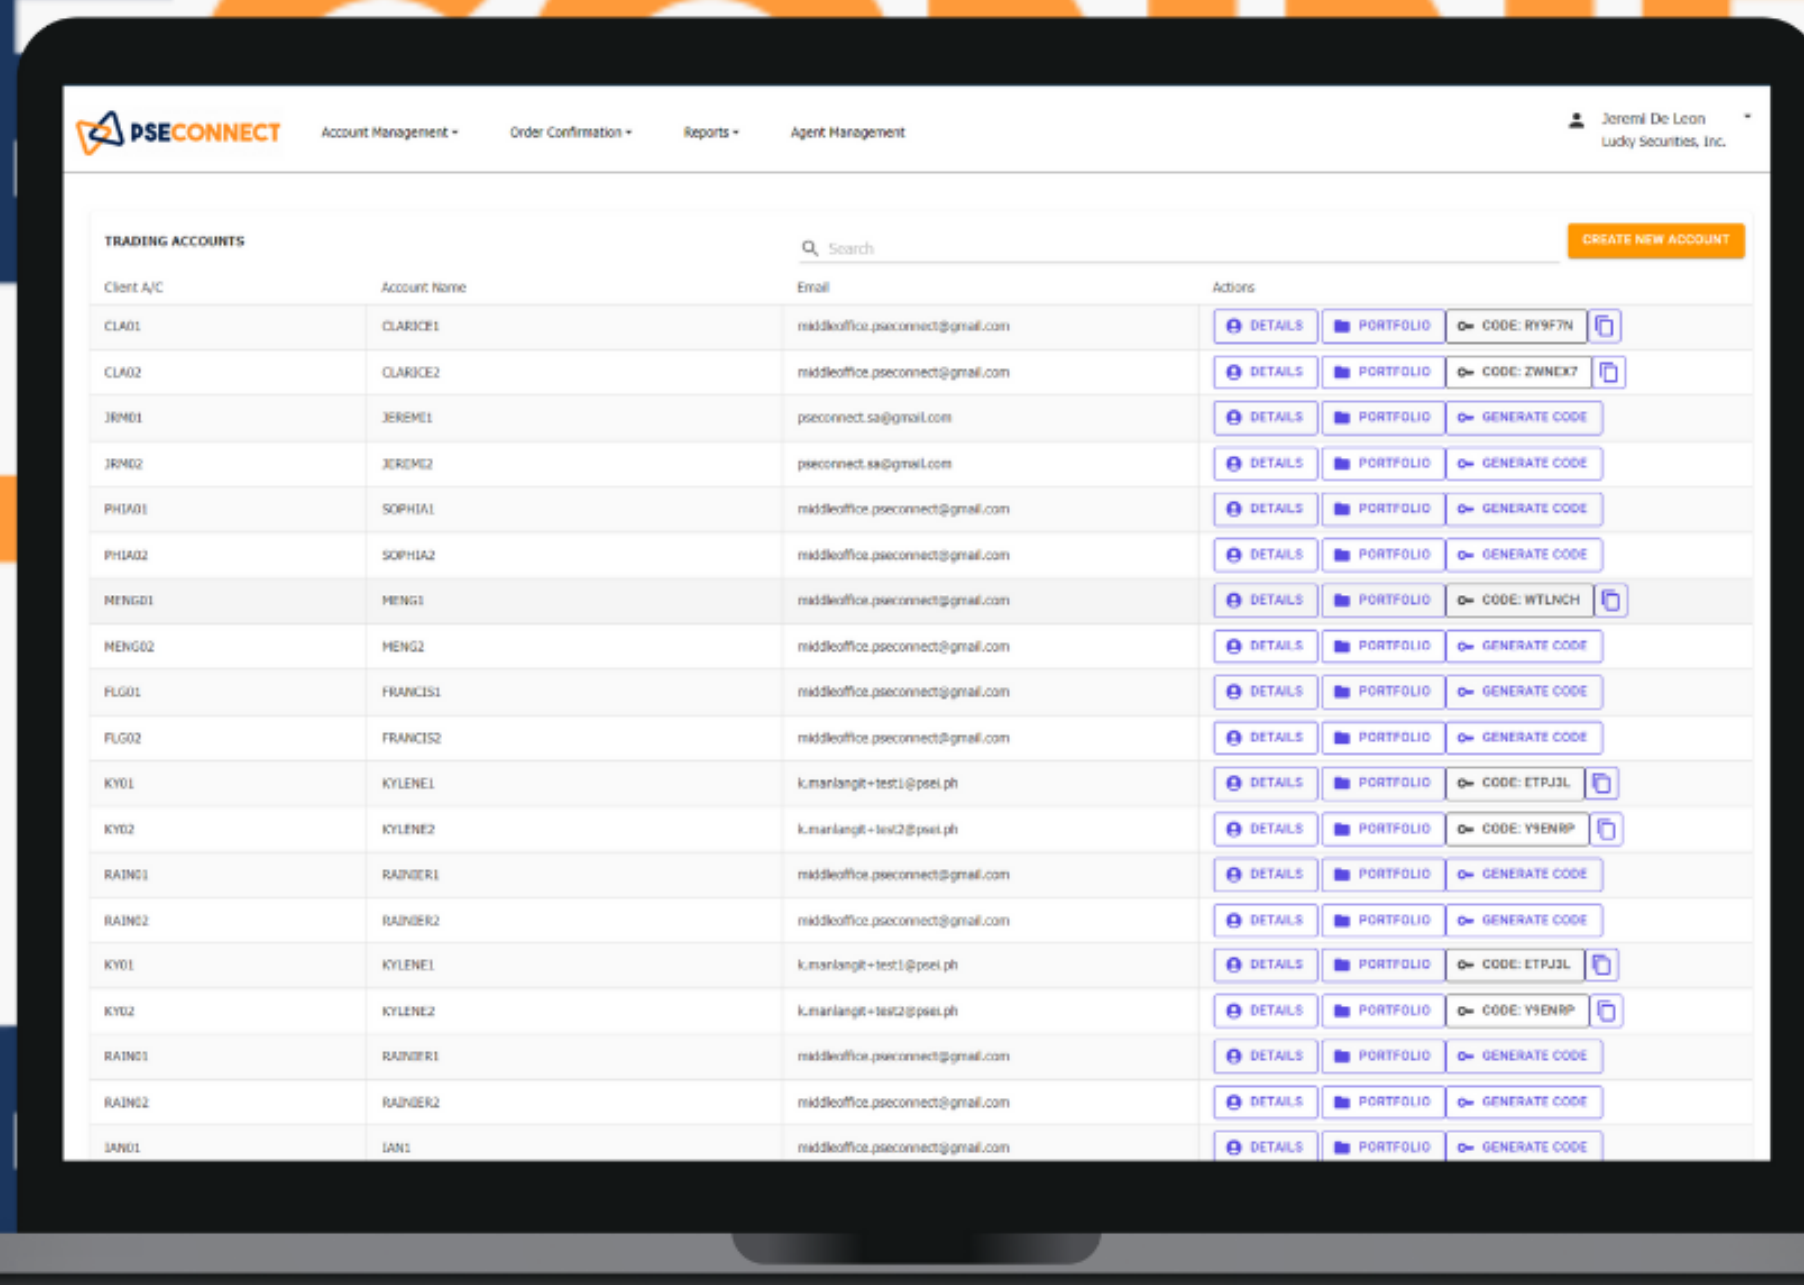

Premier Software Enterprise

CONNECTING INVESTORS WITH OPPORTUNITIES

CROSS PLATFORM PRODUCTS

Investor Terminal

Middle Office System

Trader Terminal

EXPLORE PSECONNECT

REAL TIME MARKET DATA FEED

Premier Software Enterprise

CONNECTING INVESTORS WITH OPPORTUNITIES

CROSS PLATFORM PRODUCTS

Investor Terminal

Middle Office System

Trader Terminal

EXPLORE PSECONNECT MIDDLE-OFFICE PORTAL

SECURITY

PSEConnect's Middle Office Portal is designed to be a secure platform that protects its user's data through various features including Multi-Factor Authentication

CLIENT ACCOUNT MANAGEMENT

The Middle-Office Portal has a Centralized Account Management function that streamlines the process of managing client accounts, making it easier for Brokers to keep track of their accounts