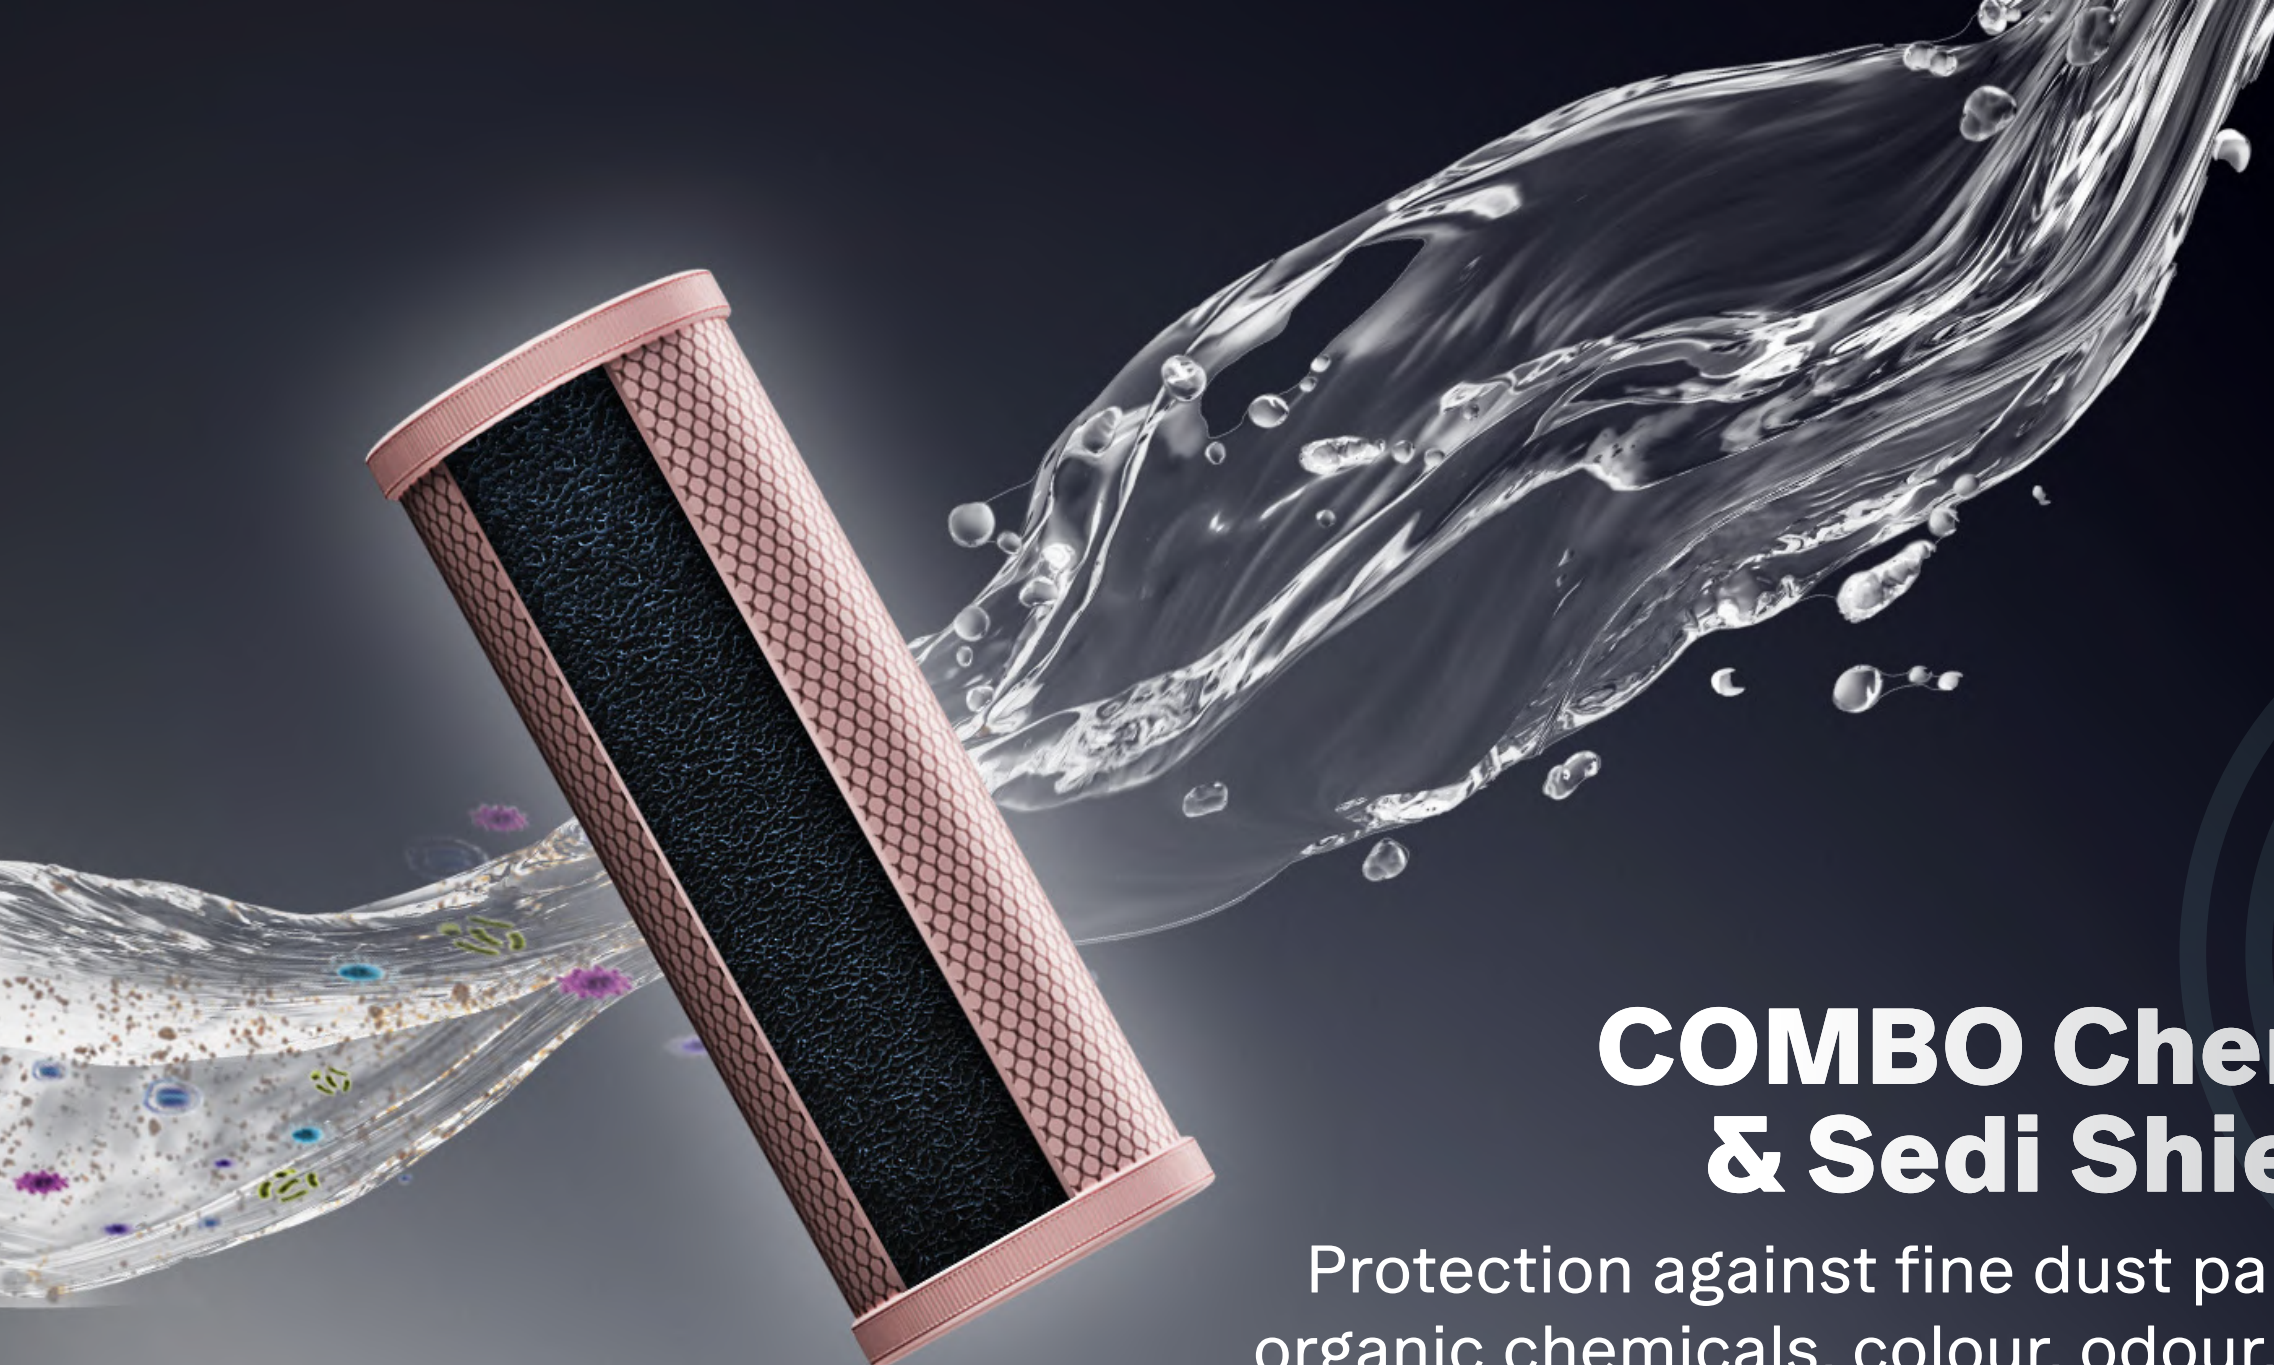

No holding the bottle and waiting anymore.

AquaGuard

Mega Sediment Filter

Removes dust, dirt, and mud.
Prevents choking & extends life
of internal filters.

COMBO Chemi Block & Sedi Shield Filter

Protection against fine dust particles, volatile organic chemicals, colour, odour, bad taste and removes chlorine.