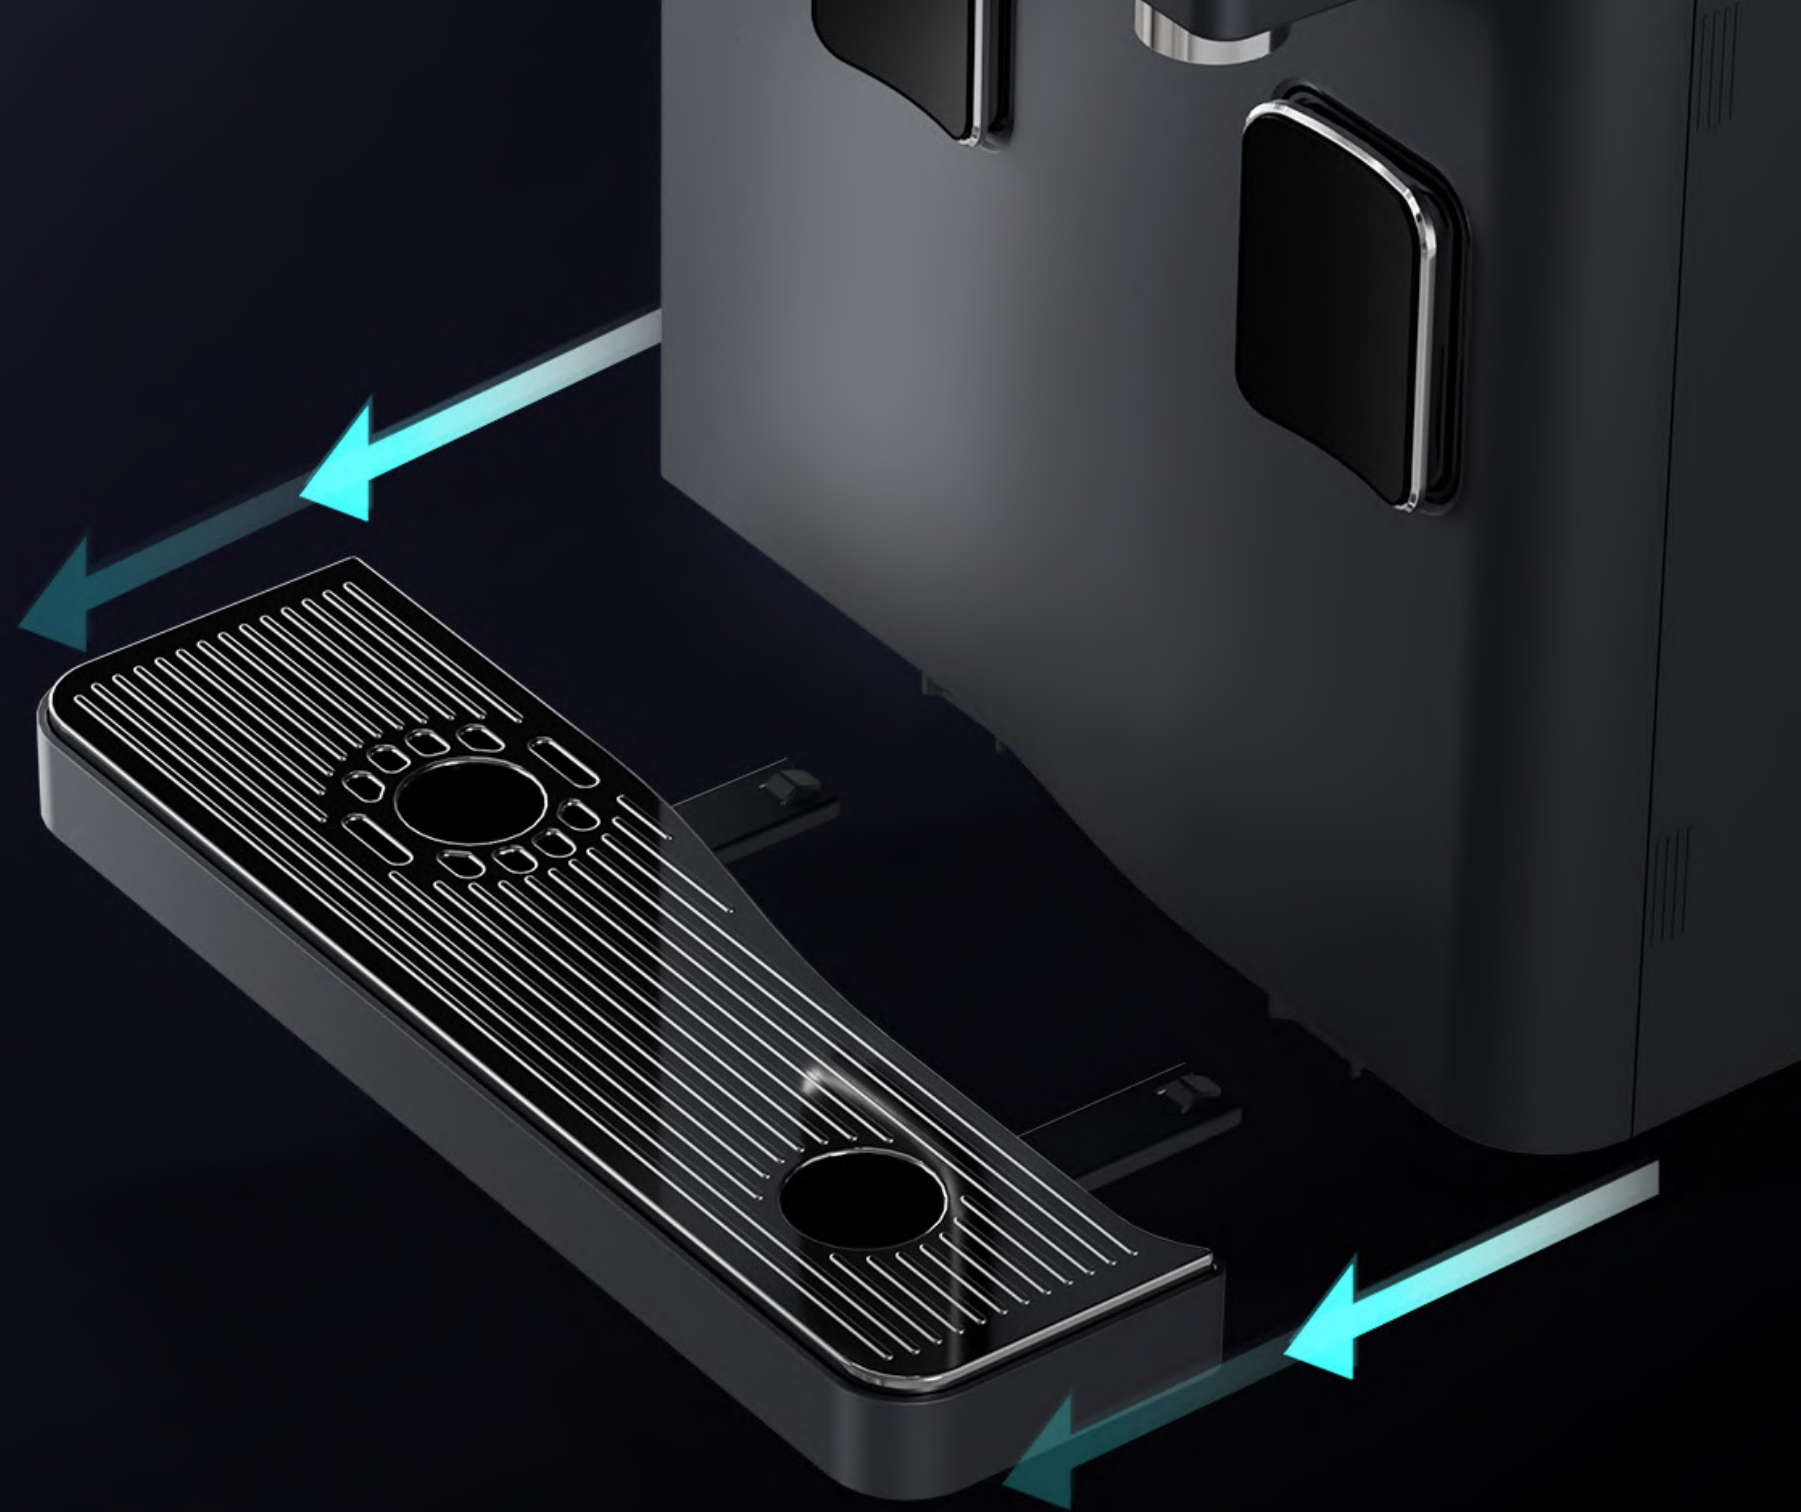

Insta Hot Water

Get 80°C steaming hot water instantly.

Enable total protection
with just a touch.

Smart Protection

The built-in Child Lock prevents accidental operation, ensuring complete peace of mind.

Smooth. Seamless. Sophisticated.

With the Soft Push Dispense,
drawing water feels effortless,
and more intuitive.

Smart Design That Catches Every Drop

An integrated tray made to hold spilled water. Easy to install and remove with just a smooth slide.