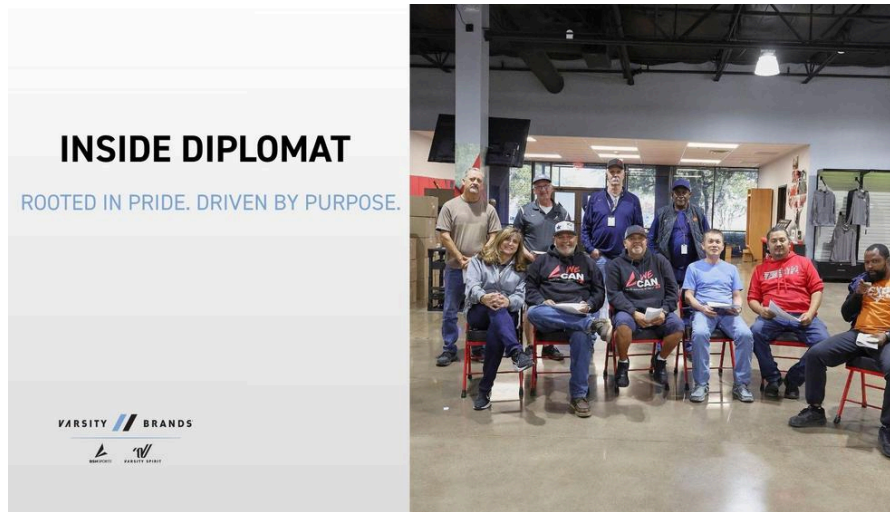

Varsity Central Home > Team Behind the Triumphs

## Inside Diplomat: The Original Home of BSN SPORTS

It started here. The foundation of BSN SPORTS still stands strong at 1901 Diplomat Drive.

In Farmer's Branch, Texas, stands a 144,000-square-foot facility that has been part of the BSN SPORTS story since the very beginning. Known simply as **Diplomat**, this site opened in 1987 and became the place where BSN SPORTS first found its rhythm, its purpose, and its people.

Today, Diplomat still hums with that same energy. It is home to a team of twelve employees who manufacture and ship hard goods such as bleachers, soccer goals, weights, and hydration equipment. Together, they handle roughly forty million dollars in product each year. What makes this remarkable is not just the scale of their work, but the pride behind it. For the people who call Diplomat home, this is more than a job. It is a legacy.