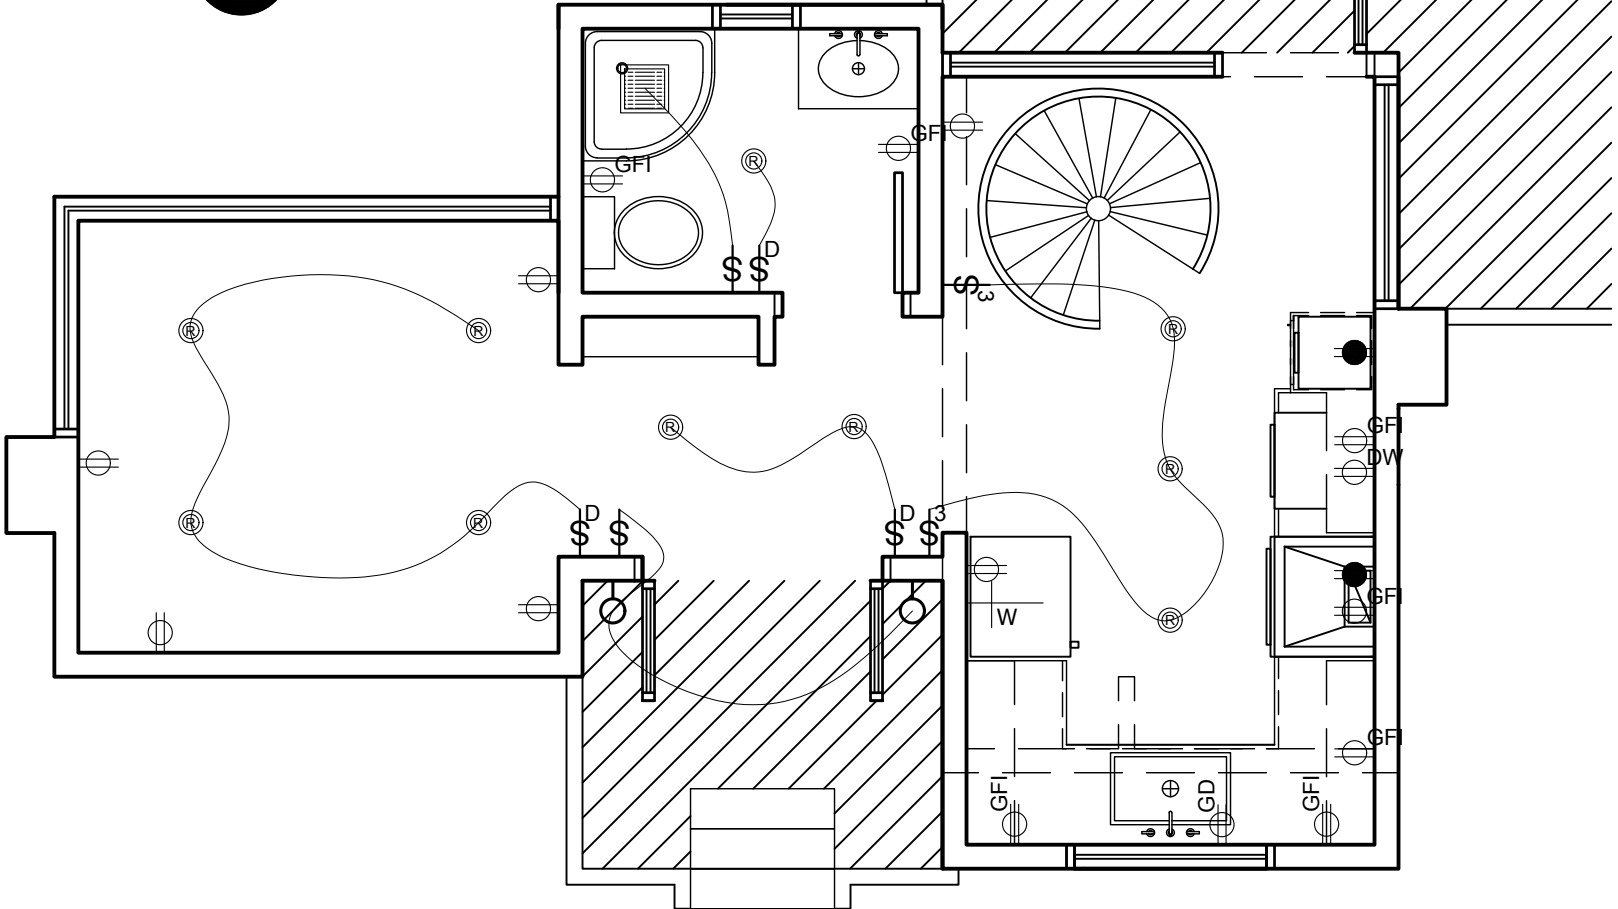

BH ELECTRICAL FLOOR ONE

SCALE: 1/4" = 1'-0"