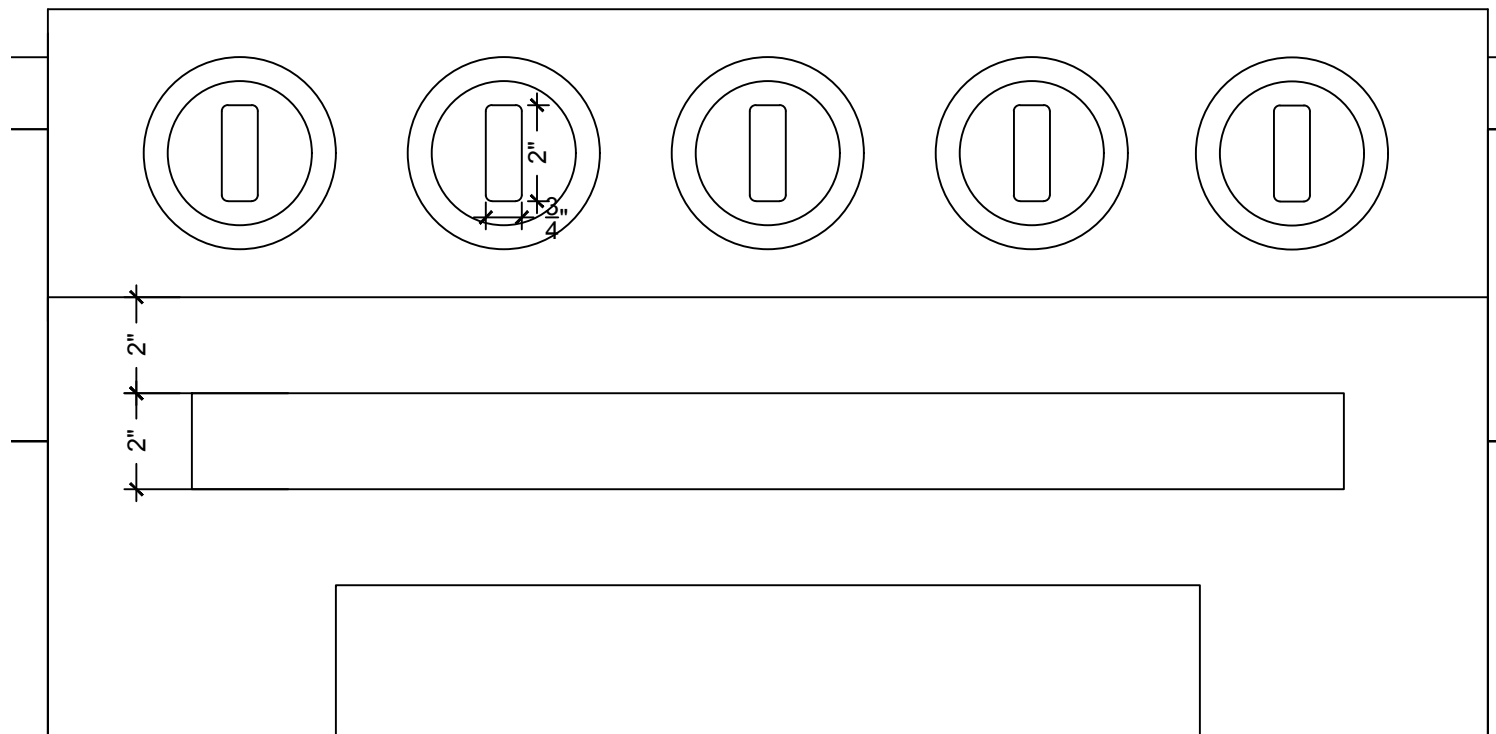

RANGE DETAIL

SCALE: 3" = 1'-0"

HANNAH FERGUSON

SMITH RESIDENCE
4321 SEACLIFF VIEW
SAN FRANCISCO, CA 94129

DRAWN BY: HF

CKD BY: MM

DATE: 10/21/22

REVISIONS

DATE 10/21/22

DATE 10/21/22

DATE 10/21/22

SHEET

A2.01