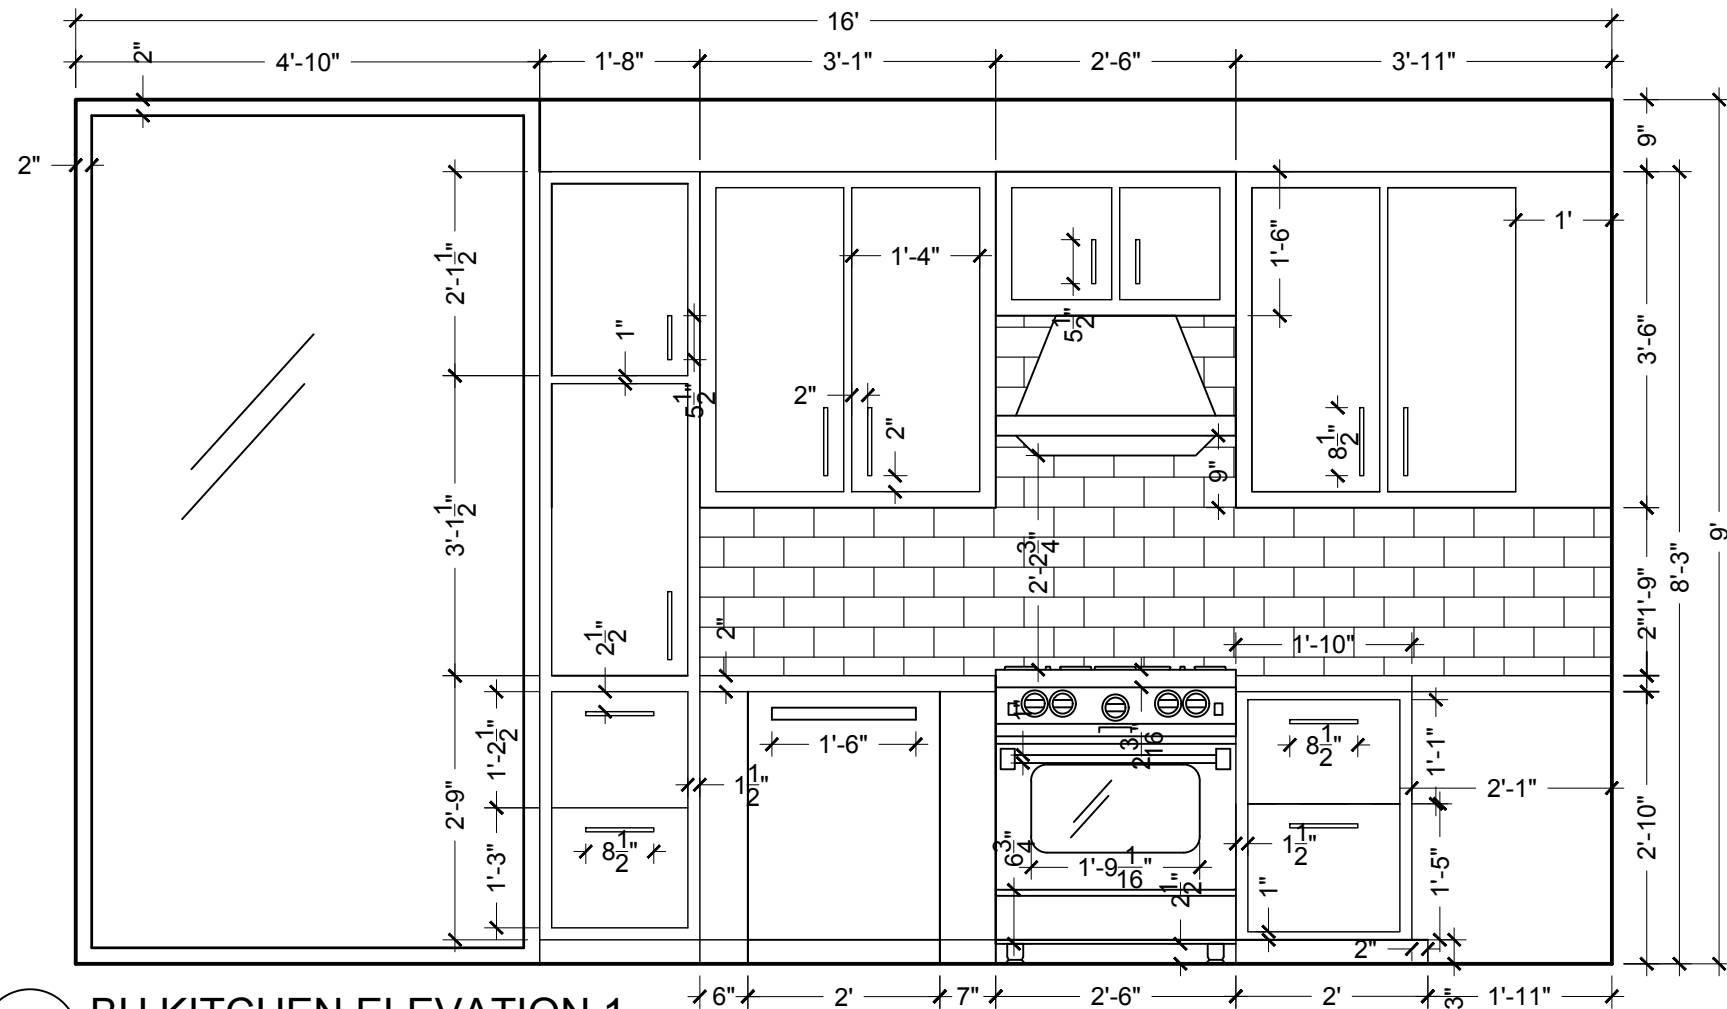

BH SITE PLAN
SCALE: 1/8" = 1'-0"

BH KITCHEN ELEVATION 1
SCALE: 1/2" = 1'-0"

BH KITCHEN ELEVATION 2
SCALE: 1/2" = 1'-0"

BH APPLIANCE DETAIL
SCALE: 3" = 1'-0"

HANNAH FERGUSON

FERGUSON RESIDENCE
321 STARBOARD LANE
SANTA MONICA, CA 90401