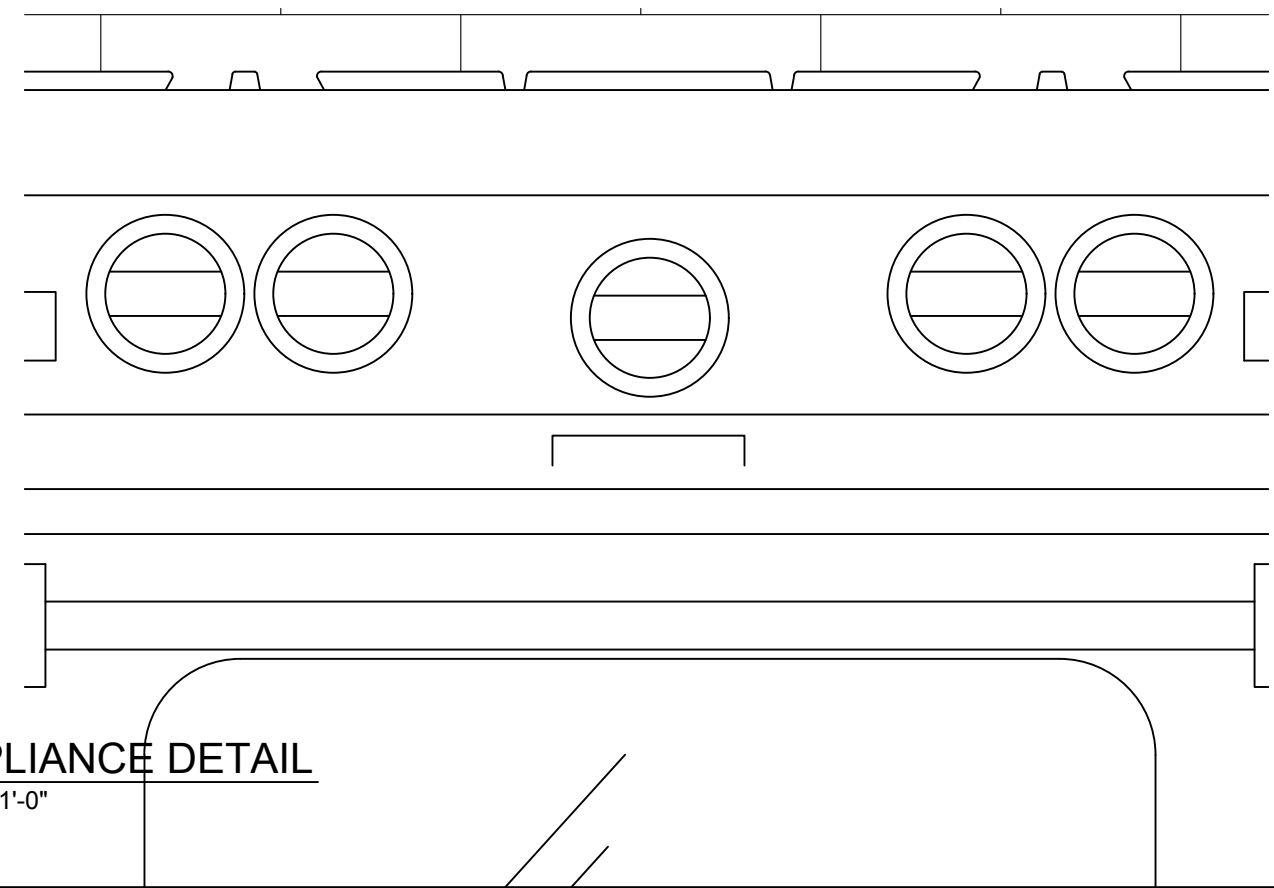

BH SITE PLAN
SCALE: 1/8" = 1'-0"

BH KITCHEN ELEVATION 1
SCALE: 1/2" = 1'-0"

BH KITCHEN ELEVATION 2
SCALE: 1/2" = 1'-0"

BH APPLIANCE DETAIL
SCALE: 3" = 1'-0"

HANNAH FERGUSON

FERGUSON RESIDENCE
321 STARBOARD LANE
SANTA MONICA, CA 90401