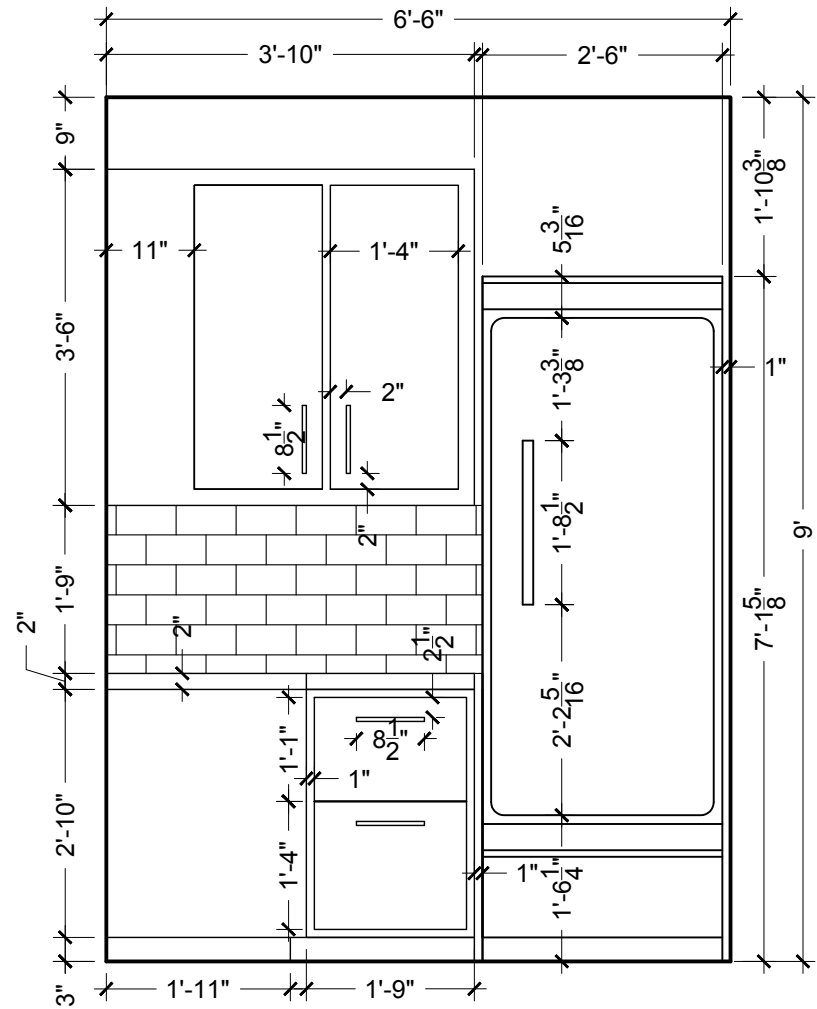

BH SITE PLAN
SCALE: 1/8" = 1'-0"

BH KITCHEN ELEVATION 1
SCALE: 1/2" = 1'-0"

BH KITCHEN ELEVATION 2
SCALE: 1/2" = 1'-0"

BH APPLIANCE DETAIL
SCALE: 3" = 1'-0"

HANNAH FERGUSON

FERGUSON RESIDENCE
321 STARBOARD LANE
SANTA MONICA, CA 90401