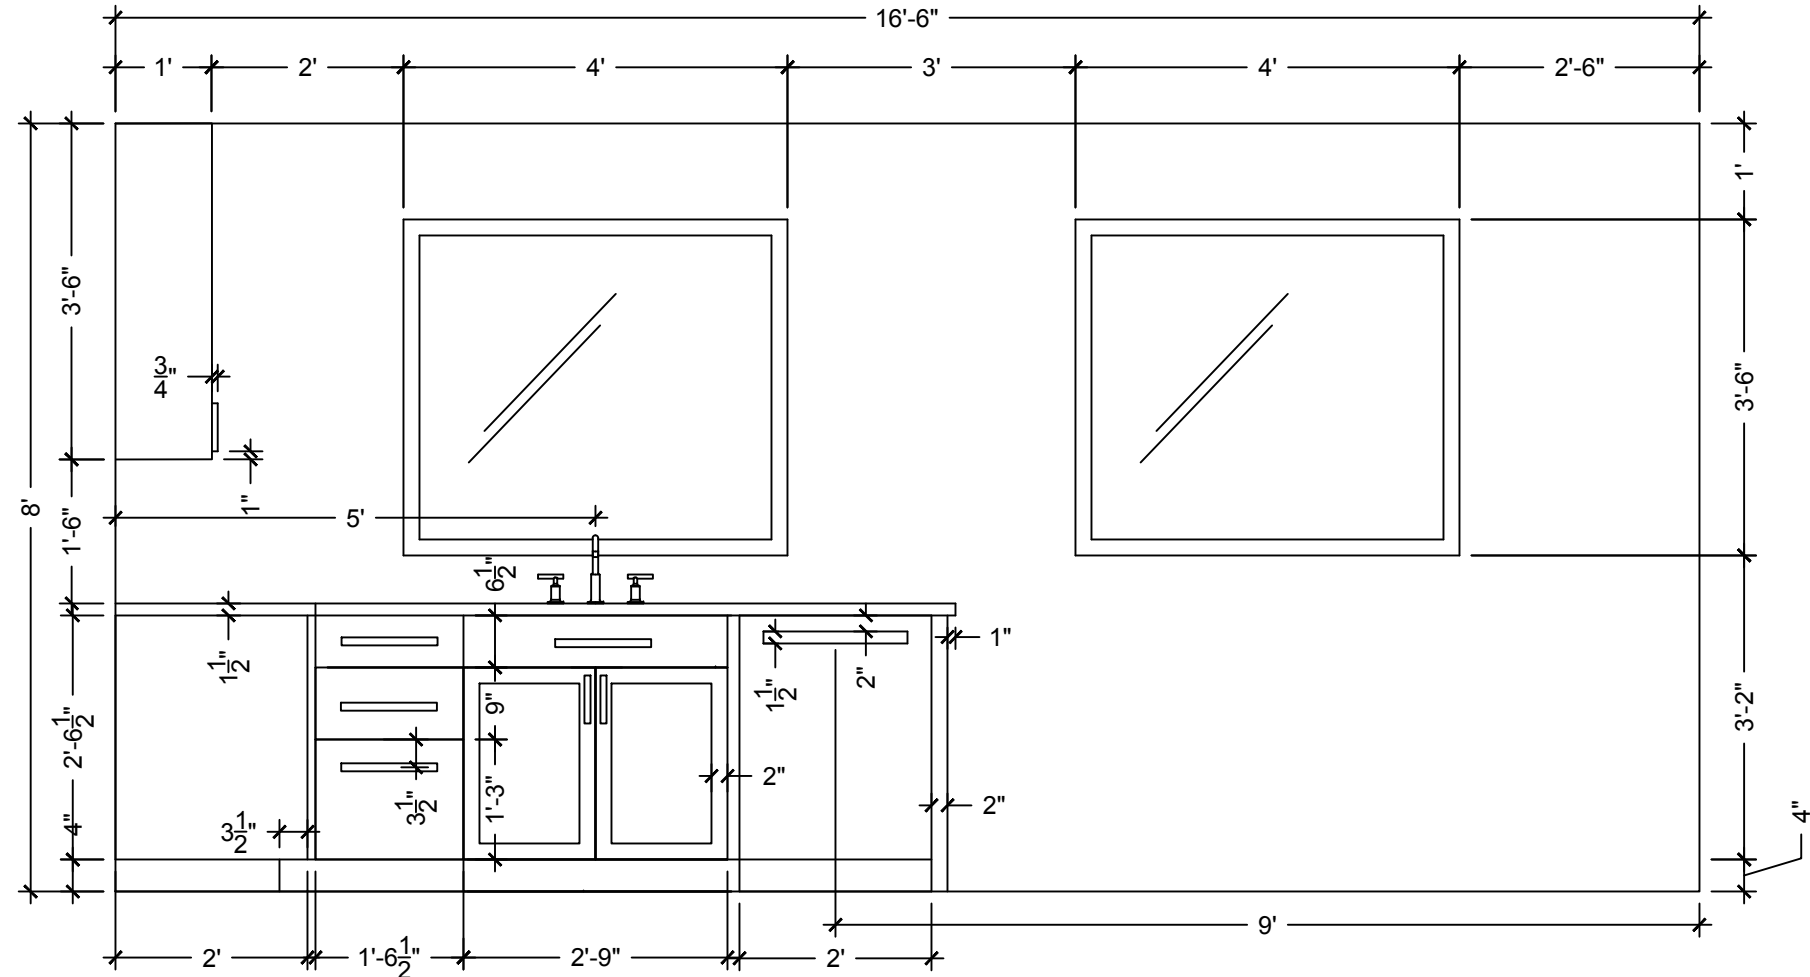

KITCHEN ELEV. 1

SCALE: 1/2" = 1'-0"