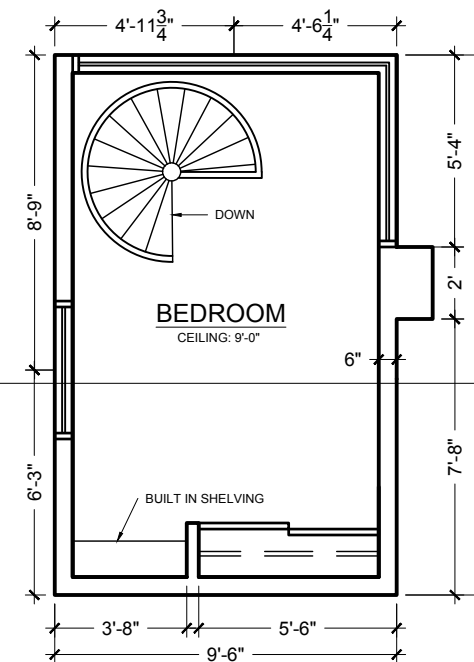

SCALE: 3" = 1'-0"

HANNAH FERGUSON

SMITH RESIDENCE
4321 SEACLIFF VIEW
SAN FRANCISCO, CA 94129

DRAWN BY: HF

CKD BY: MM

DATE: 10/21/22

REVISIONS

DATE 10/21/22

DATE 10/21/22

DATE 10/21/22

SHEET

A2.01

HANNAH FERGUSON

FERGUSON RESIDENCE
321 STARBOARD LANE
SANTA MONICA, CA 90401

DRAWN BY:	HF
CKD BY:	MM
DATE:	11/5/22
REVISIONS	
DATE	11/5/22
DATE	11/5/22
DATE	11/5/22

SHEET

A1.01

PROPOSED LEVEL ONE
SCALE: 3/16" = 1'-0"

PROPOSED LOFT
SCALE: 3/16" = 1'-0"

01
A3.1

01
A3.1

HANNAH FERGUSON

FERGUSON RESIDENCE
321 STARBOARD LANE
SANTA MONICA, CA 90401

DRAWN BY: HF