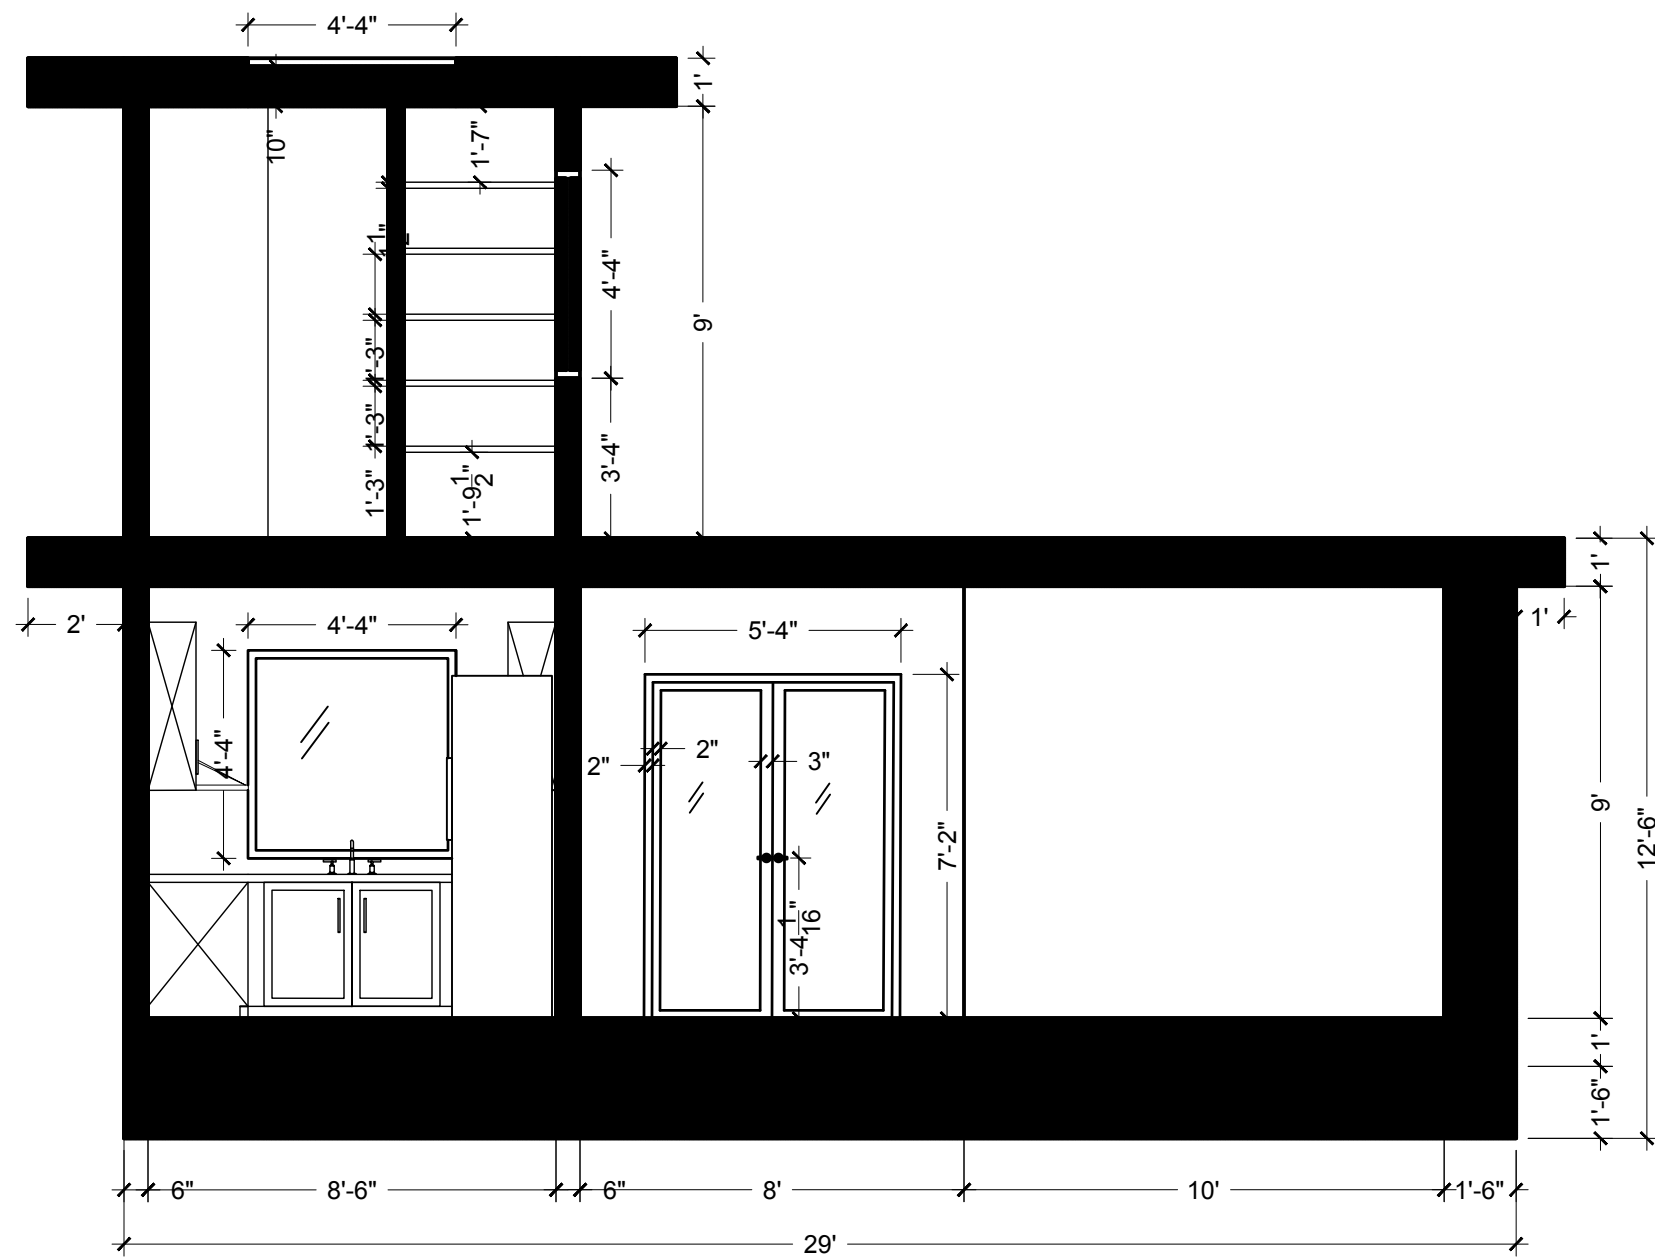

BH SECTION CUT
SCALE: 1/4" = 1'-0"

HANNAH FERGUSON

FERGUSON RESIDENCE
321 STARBOARD LANE
SANTA MONICA, CA 90401

DRAWN BY:	HF
CKD BY:	MM
DATE:	12/2/22

REVISIONS	
DATE	12/2/22
DATE	12/2/22
DATE	12/2/22

SHEET

A3.01