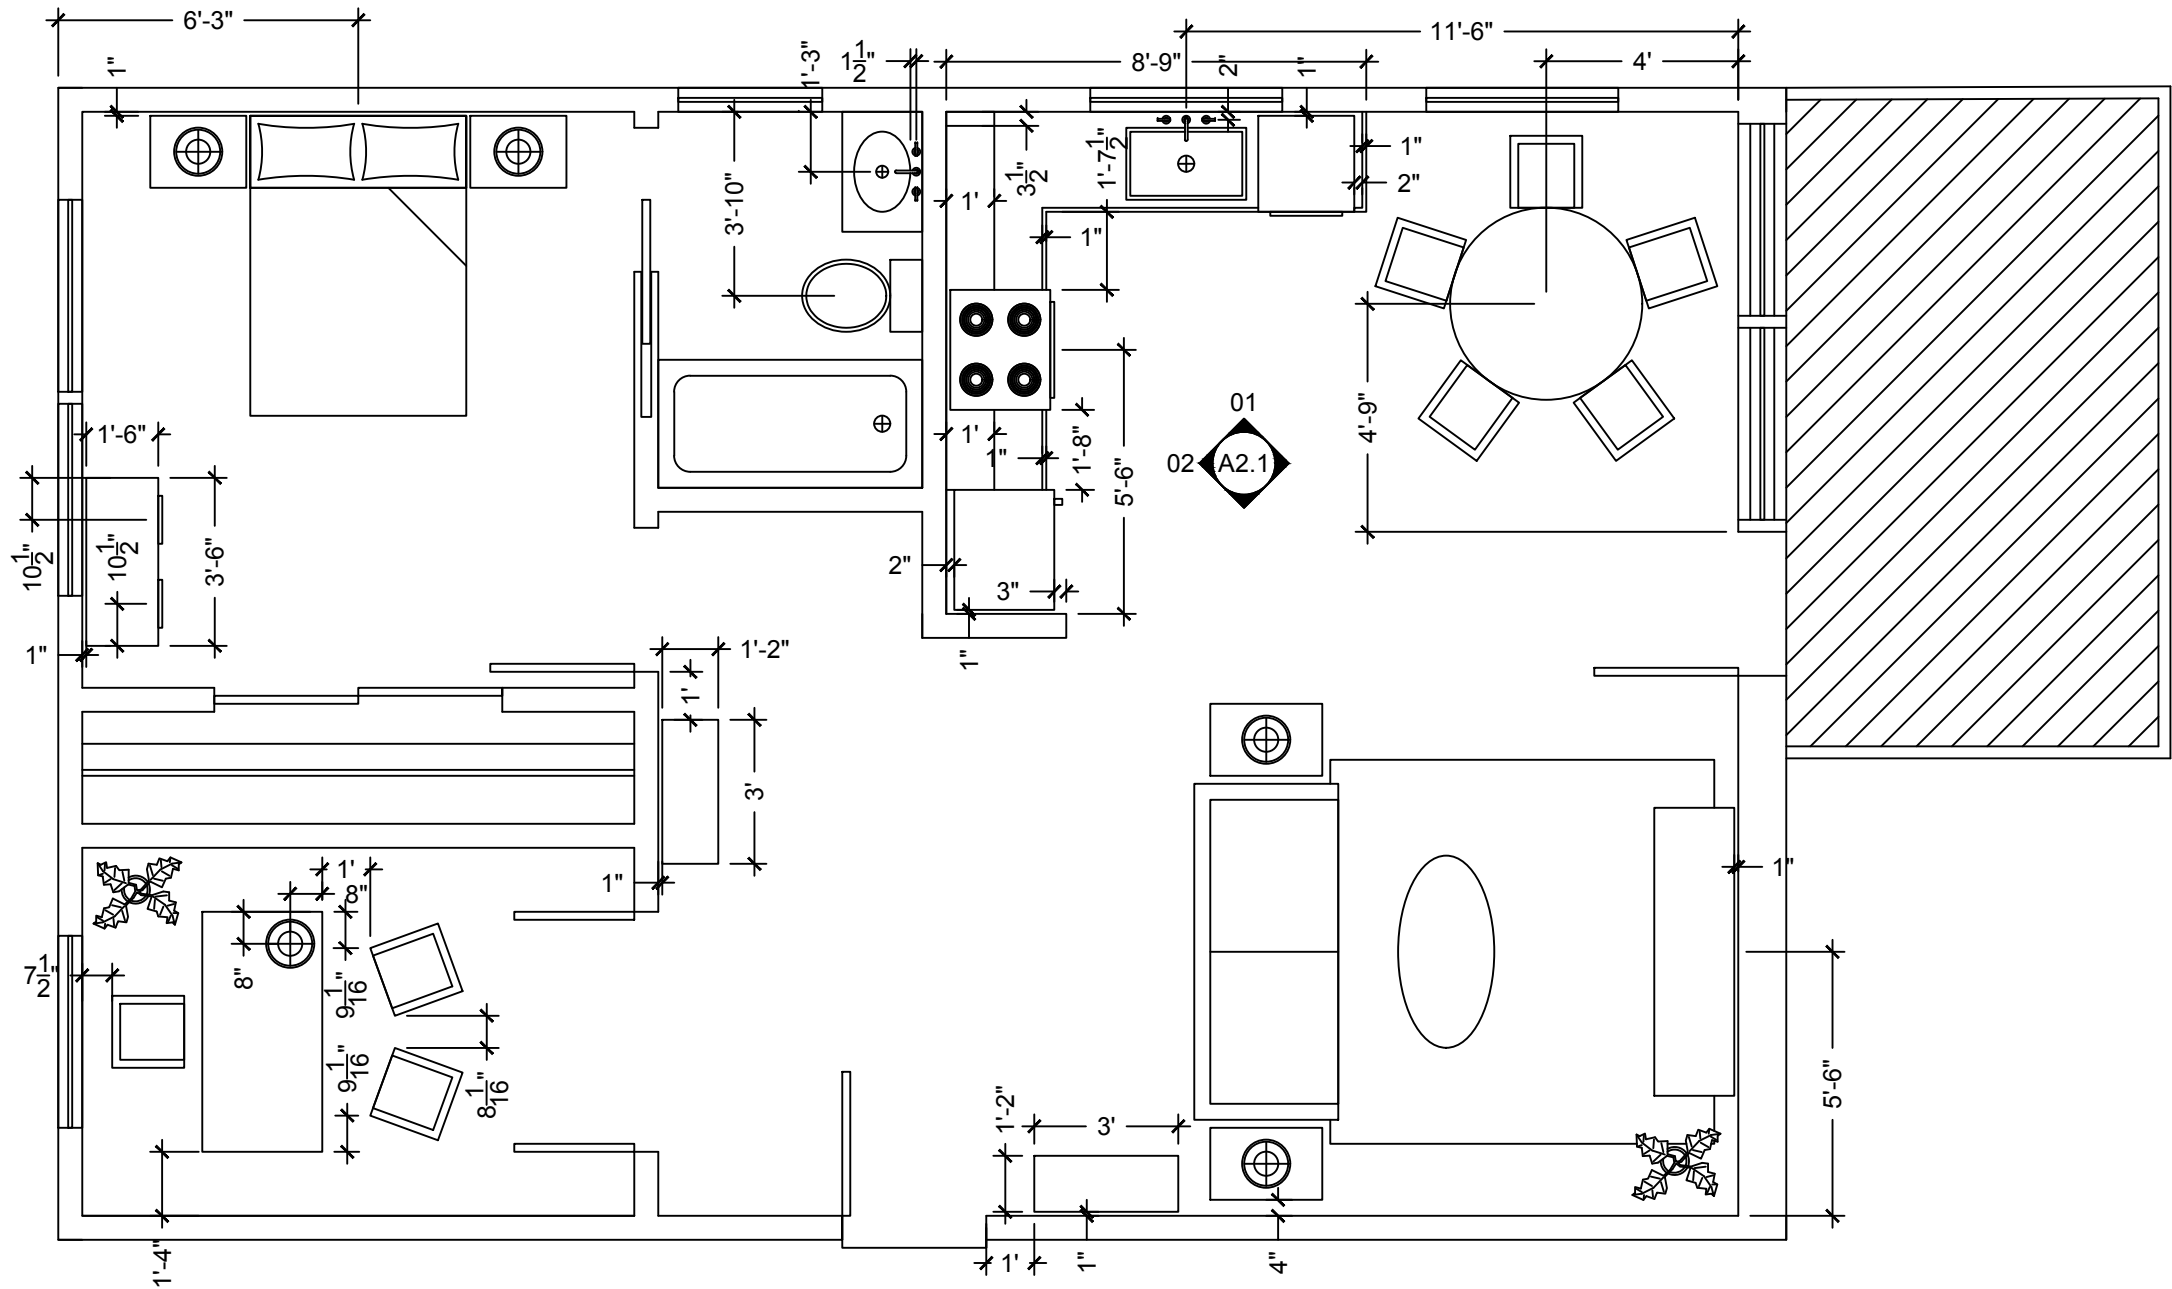

CA FLOOR PLAN
 SCALE: 1/4" = 1'-0"

HANNAH FERGUSON

SMITH'S RESIDENCE
 4321 SEACLIFF VIEW
 SAN FRANCISCO, CA 94129

DRAWN BY: HF

CKD BY: MM

DATE: 10/7/22

REVISIONS

DATE 9/16/22

DATE 9/16/22

DATE 9/16/22

SHEET

A1.01

CA FURNITURE LAYOUT
 SCALE: 1/4" = 1'-0"

HANNAH FERGUSON

SMITH'S RESIDENCE
4321 SEACLIFF VIEW
SAN FRANCISCO, CA 94129

DRAWN BY:	HF
CKD BY:	MM
DATE:	10/13/22

REVISIONS	
DATE	9/16/22
DATE	9/16/22
DATE	9/16/22

SHEET

A2.1

KITCHEN ELEV. 1

SCALE: 1/2" = 1'-0"

KITCHEN ELEV. 2

SCALE: 1/2" = 1'-0"

RANGE DETAIL