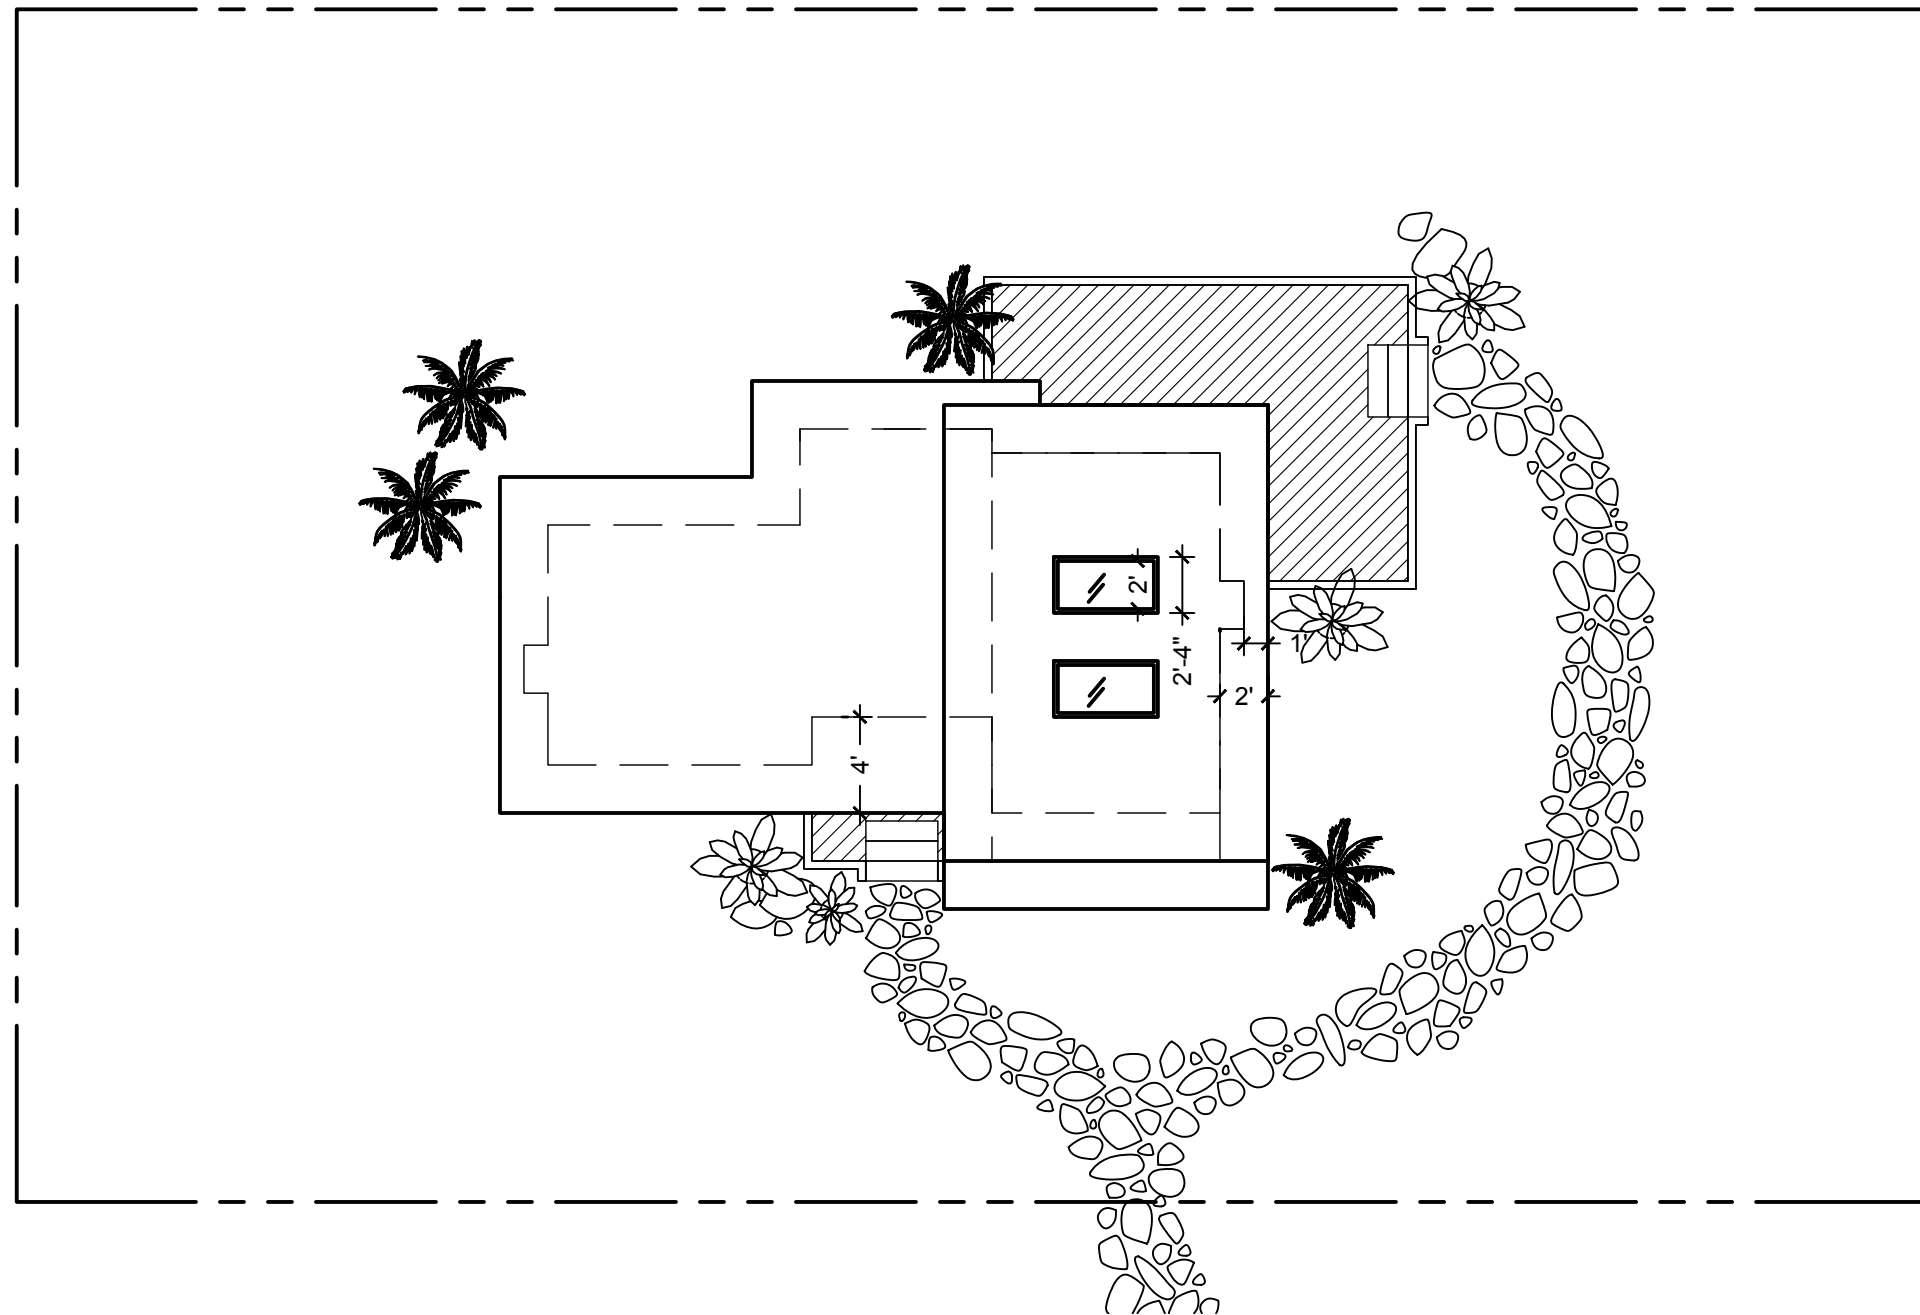

BH SITE PLAN
SCALE: 1/8" = 1'-0"

BH KITCHEN ELEVATION 1
SCALE: 1/2" = 1'-0"

BH KITCHEN ELEVATION 2
SCALE: 1/2" = 1'-0"

BH APPLIANCE DETAIL
SCALE: 3" = 1'-0"

HANNAH FERGUSON

FERGUSON RESIDENCE
321 STARBOARD LANE
SANTA MONICA, CA 90401