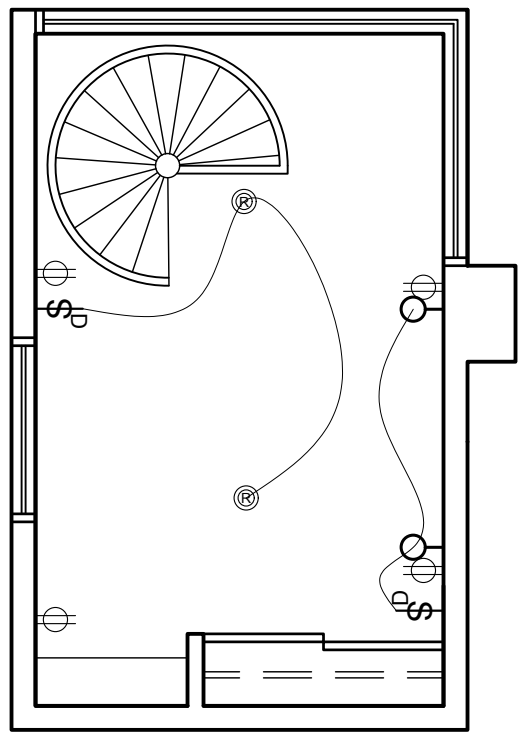

DRAWN BY:	HF
CKD BY:	MM
DATE:	11/17/22
REVISIONS	
DATE	11/17/22
DATE	11/17/22
DATE	11/17/22

SHEET

A2.01

BH SECTION CUT
 SCALE: 1/4" = 1'-0"

HANNAH FERGUSON

FERGUSON RESIDENCE
321 STARBOARD LANE
SANTA MONICA, CA 90401

DRAWN BY:	HF
CKD BY:	MM
DATE:	12/2/22

REVISIONS	
DATE	12/2/22
DATE	12/2/22
DATE	12/2/22

SHEET

A3.01

BH ELECTRICAL FLOOR ONE

SCALE: 1/4" = 1'-0"

BH ELECTRICAL LOFT

SCALE: 1/4" = 1'-0"

LEGEND

	110 OUTLET
	GARBAGE DISPOSAL OUTLET
	GROUND FAULT INTERRUPTER OUTLET
	DISHWASHER OUTLET
	220 VOLT OUTLET
	SWITCH
	3 WAY SWITCH
	SWITCH ON DIMMER
	OCCUPANCY SENSOR
	OCCUPANCY SENSOR W/DIMMER
	FAN-LIGHT COMBO
	USB OUTLET
	LED WALL SCONCE
	4" RECESSED LED GIMBAL
	4" RECESSED LED
	STEP LIGHT
	UNDER CABINET LED STRIP LIGHT
	FRIDGE/FREEZER WATER LINE