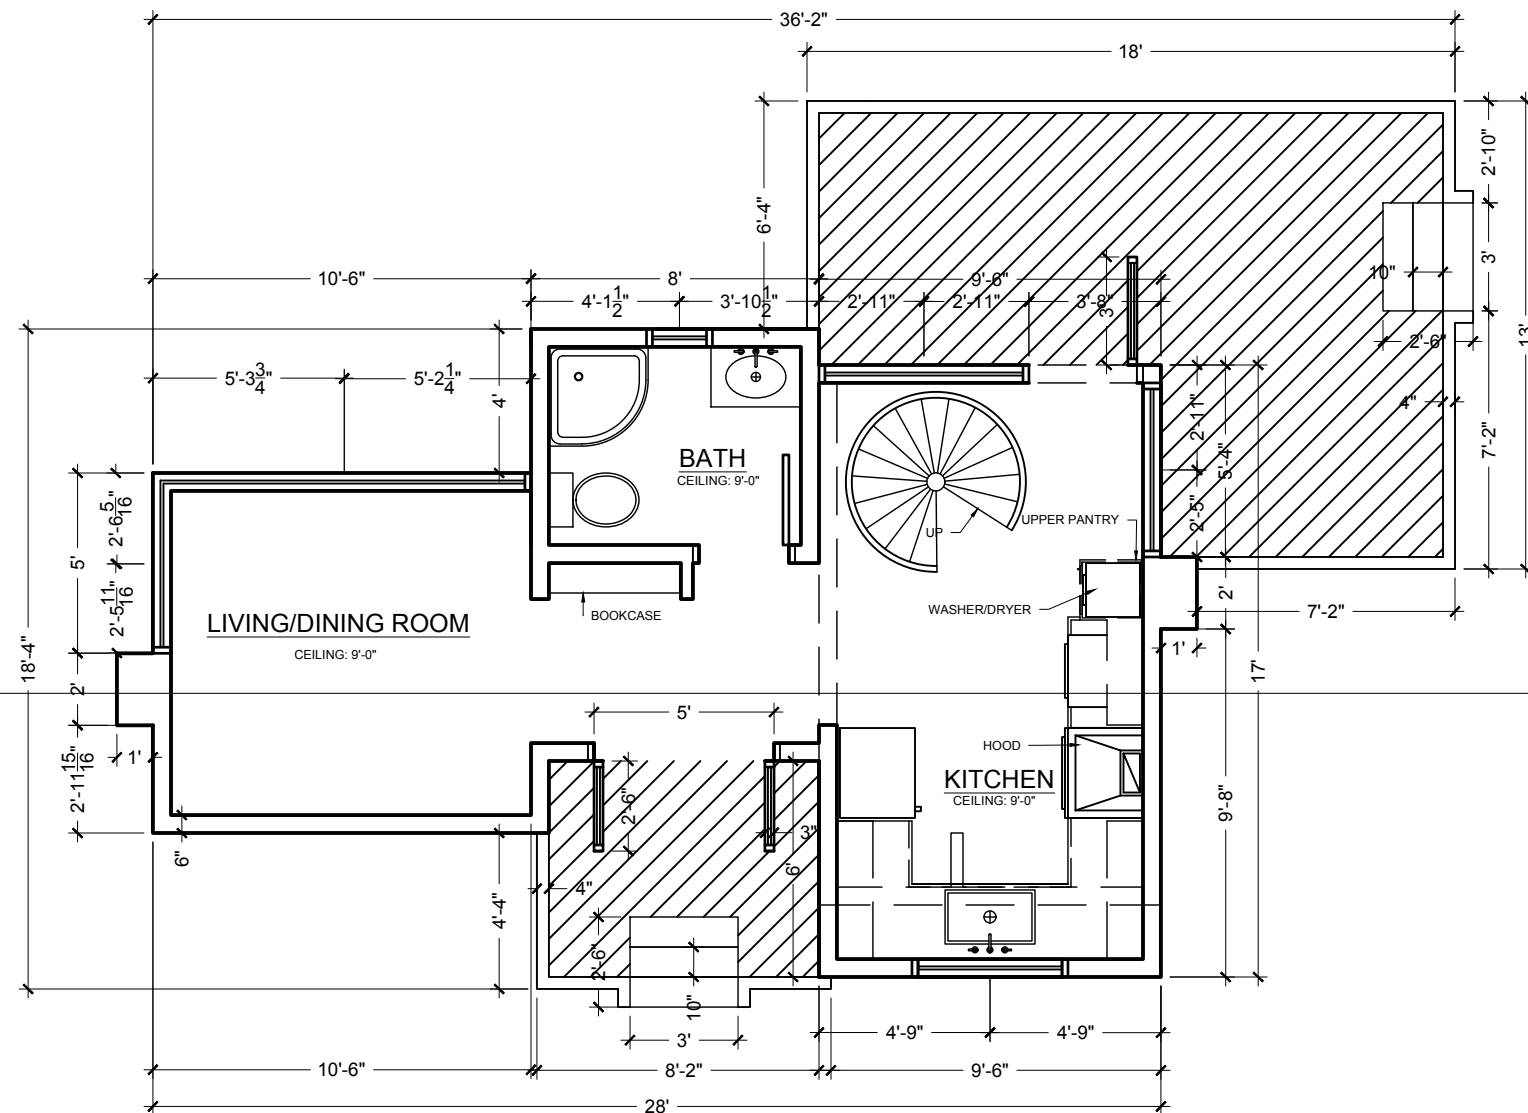

DATE 9/16/22

DATE 9/16/22

SHEET

A1.01

CA FURNITURE LAYOUT
 SCALE: 1/4" = 1'-0"

HANNAH FERGUSON

SMITH'S RESIDENCE
4321 SEACLIFF VIEW
SAN FRANCISCO, CA 94129

DRAWN BY:	HF
CKD BY:	MM
DATE:	10/13/22

SCALE: 3" = 1'-0"

HANNAH FERGUSON

SMITH RESIDENCE
4321 SEACLIFF VIEW
SAN FRANCISCO, CA 94129

DRAWN BY: HF

CKD BY: MM

DATE: 10/21/22

REVISIONS

DATE 10/21/22

DATE 10/21/22

DATE 10/21/22

SHEET

A2.01

HANNAH FERGUSON

FERGUSON RESIDENCE
321 STARBOARD LANE
SANTA MONICA, CA 90401

DRAWN BY:	HF
CKD BY:	MM
DATE:	11/5/22
REVISIONS	
DATE	11/5/22
DATE	11/5/22
DATE	11/5/22

SHEET

A1.01

PROPOSED LEVEL ONE
SCALE: 3/16" = 1'-0"

PROPOSED LOFT
SCALE: 3/16" = 1'-0"

01
A3.1

01
A3.1

HANNAH FERGUSON

FERGUSON RESIDENCE
321 STARBOARD LANE
SANTA MONICA, CA 90401

DRAWN BY: HF