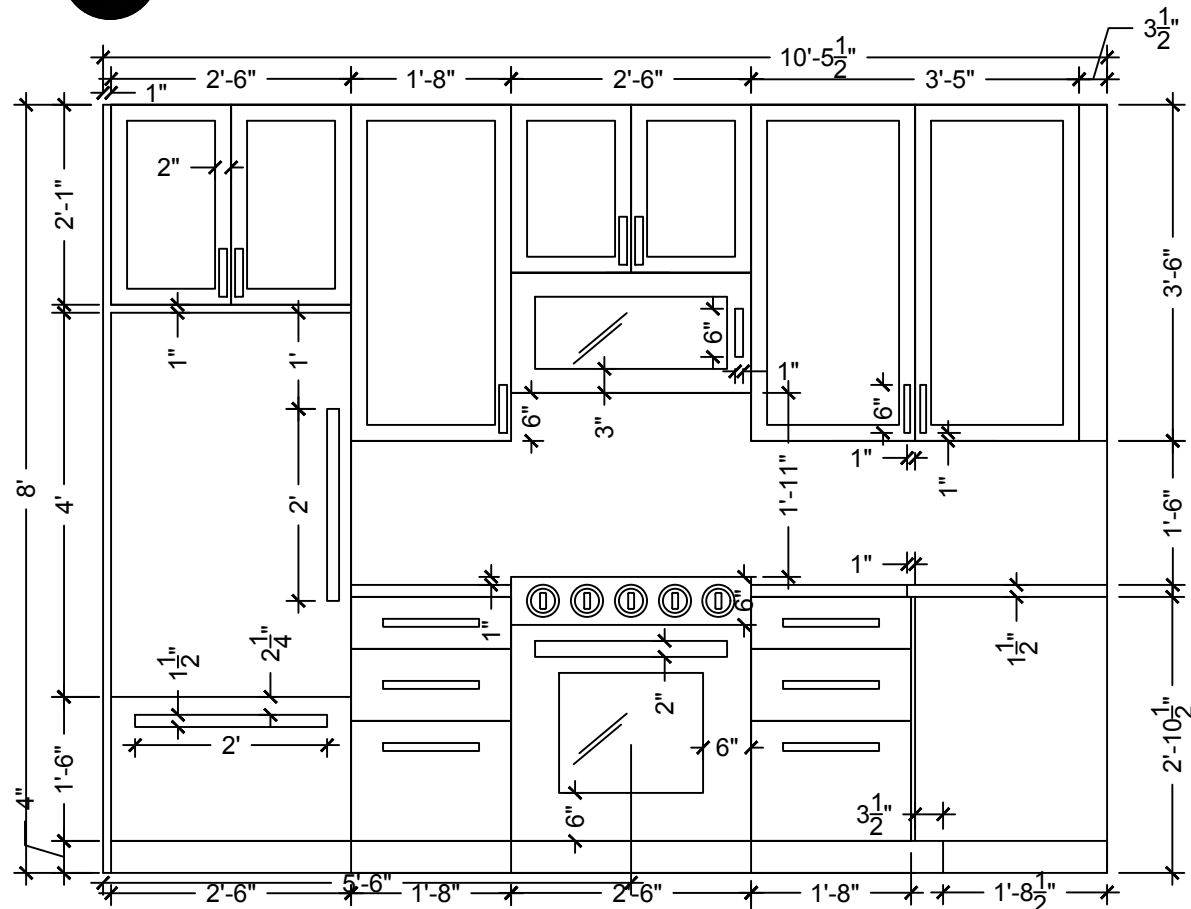

REVISIONS	
DATE	9/16/22
DATE	9/16/22
DATE	9/16/22

SHEET

A2.1

KITCHEN ELEV. 1

SCALE: 1/2" = 1'-0"

KITCHEN ELEV. 2

SCALE: 1/2" = 1'-0"

RANGE DETAIL

SCALE: 3" = 1'-0"

HANNAH FERGUSON

SMITH RESIDENCE
4321 SEACLIFF VIEW
SAN FRANCISCO, CA 94129

DRAWN BY: HF

CKD BY: MM

DATE: 10/21/22

REVISIONS

DATE 10/21/22