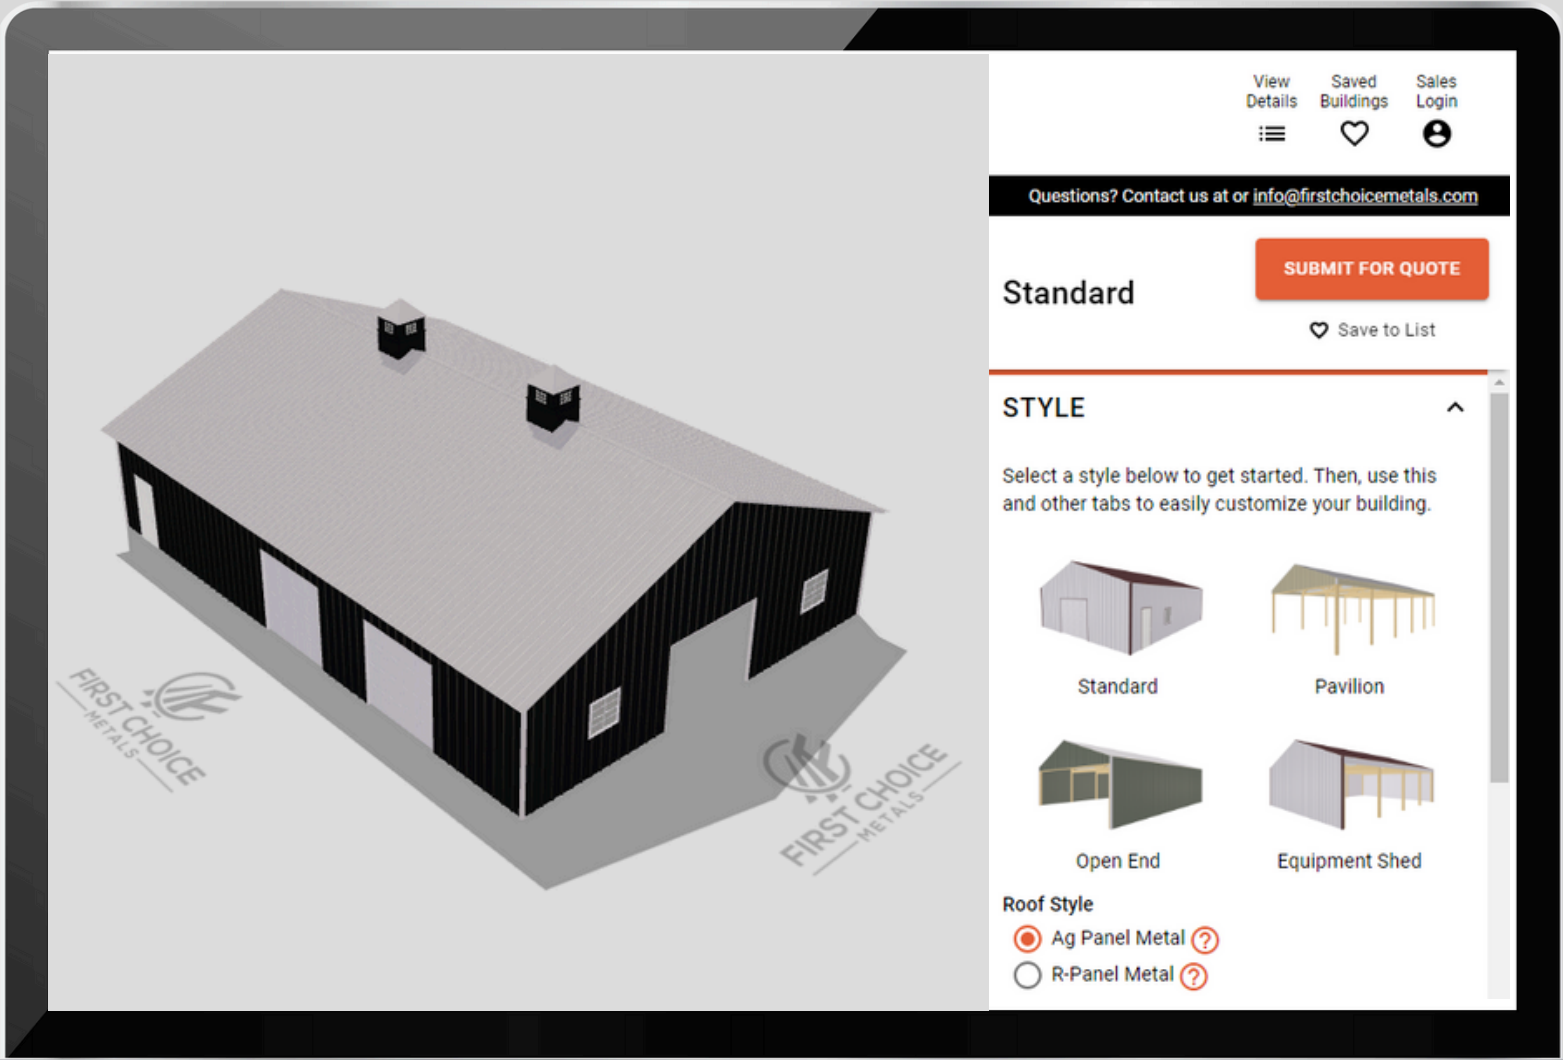

View Details
Saved Buildings
Sales Login

Questions? Contact us at or info@firstchoicemetals.com

SUBMIT FOR QUOTE

Save to List

Standard

STYLE

Select a style below to get started. Then, use this and other tabs to easily customize your building.

Roof Style

- ☒ Ag Panel Metal ?
- ☐ R-Panel Metal ?