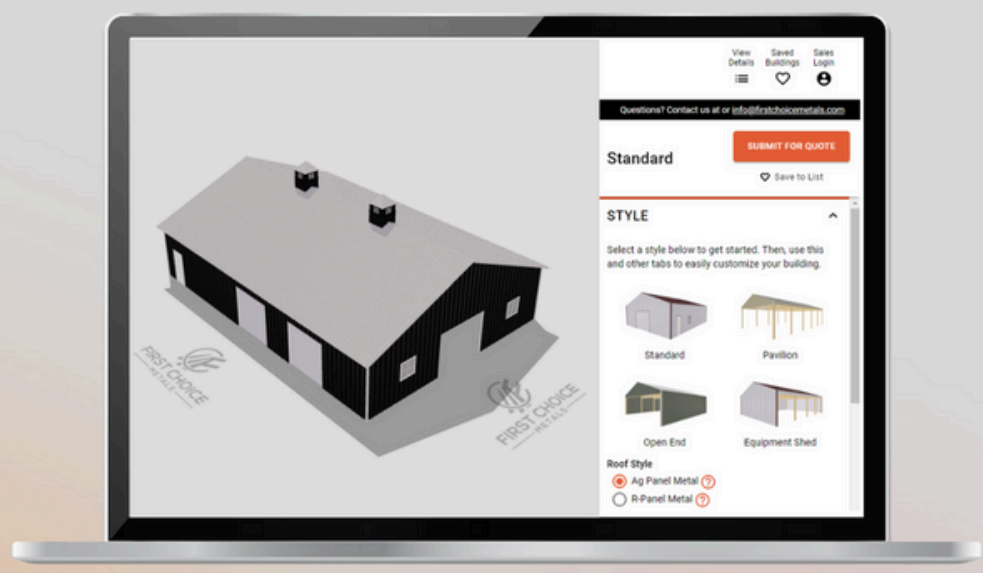

3D Builder

Let's work together.

TEXAS
903.314.5515
salesnbtx@firstchoicemetals.com

RADIUS
Serving you within a 150 mi radius of our locations.

Create & Customize.

3D Builder

View
Details

Saved
Buildings

Sales
Login

View Details
Saved Buildings
Sales Login

Questions? Contact us at or info@firstchoicemetals.com

SUBMIT FOR QUOTE

Save to List

Standard

STYLE

Select a style below to get started. Then, use this and other tabs to easily customize your building.

Standard

Pavilion

Open End

Equipment Shed

Roof Style

- Ag Panel Metal ?
- R-Panel Metal ?

Let's work together.

TEXAS