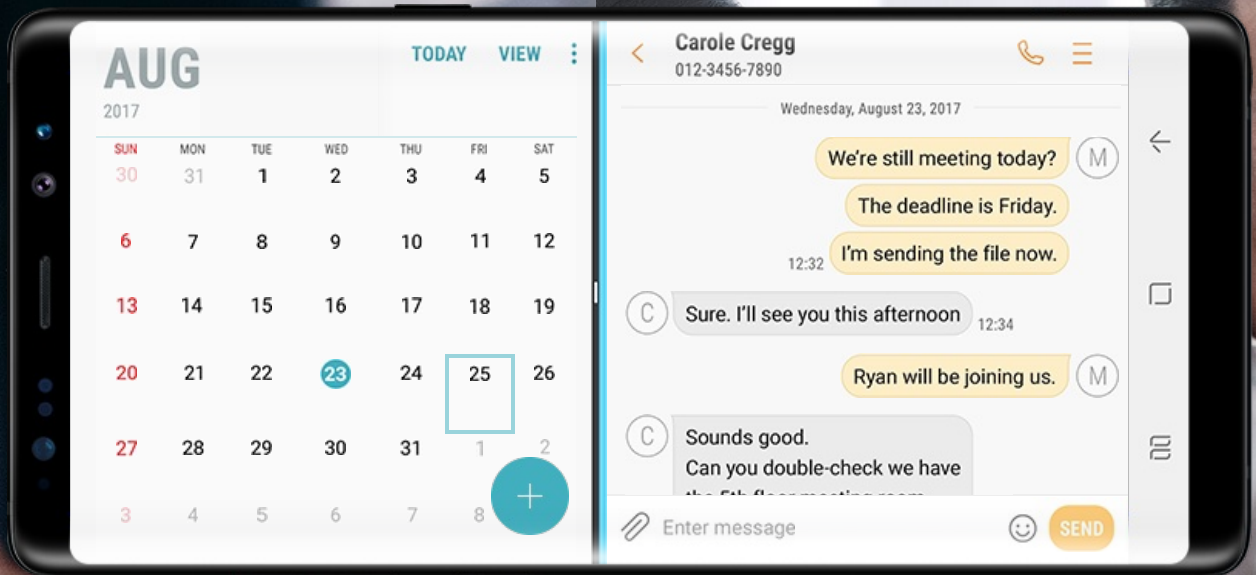

with minimal fuss.

*Simulated images used onscreen for illustrative purposes.

S Pen

Screen off memo

Live message

Translate