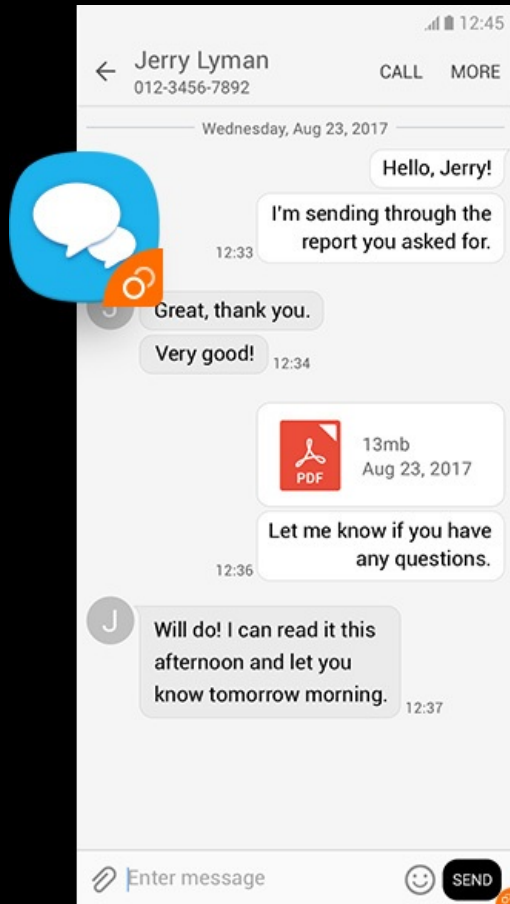

Business

Personal

Security

Knox 2.9

Biometric Authentication

Enterprise Support

Samsung Pass

Knox 2.9