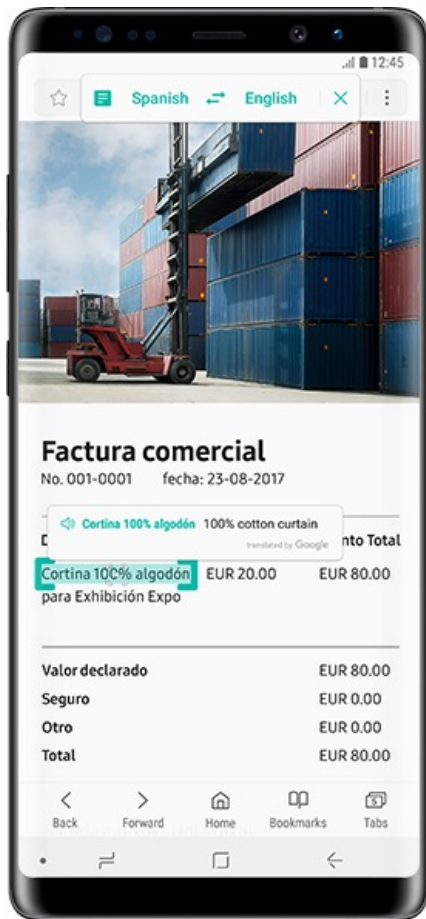

Translate

Don't get lost in translation

As well as easily converting currencies and measurements, the S Pen makes it easy to translate different languages. If you're on a business trip and need to translate something on a document, or you have an email from an international supplier that you need to convert to English, simply select the Translate option through Air Command and hover your S Pen over the word.

*Supported languages may vary depending on country or region.

*Samsung Account login and Wi-Fi or internet connection necessary.

Productivity

Samsung DeX

Bixby

Dual Messenger

Samsung DeX