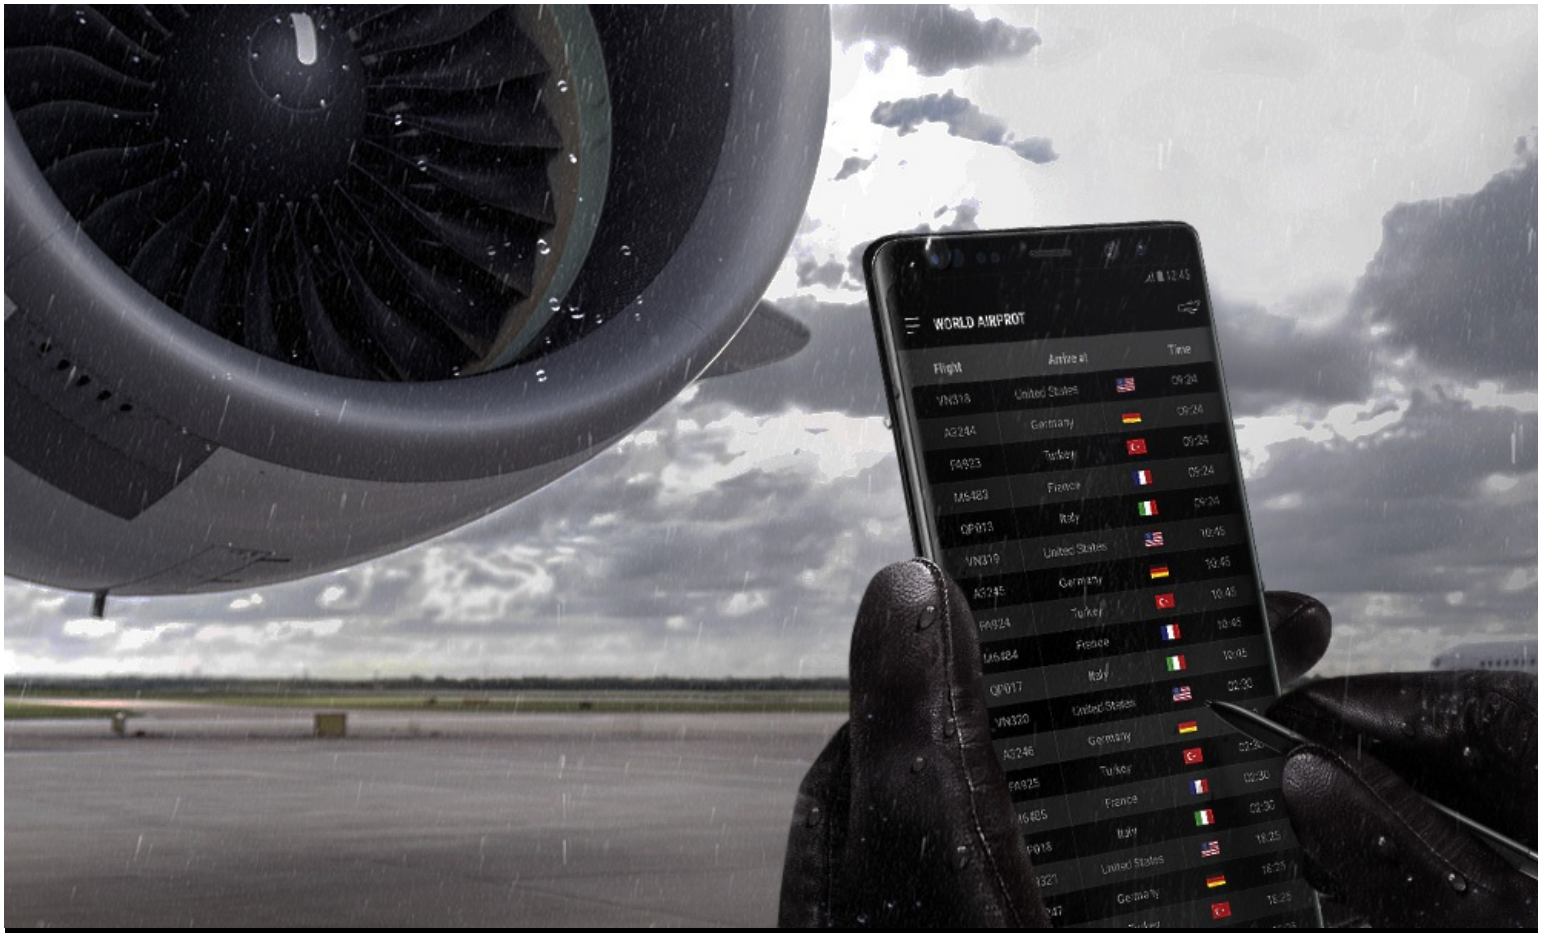

*Availability of dual SIM may vary by country and/or carrier.

Water and Dust Resistance

Built for business on the move

Locate your client's office on Google Maps during a downpour or craft technical drawings on a dusty building site thanks to Galaxy Note8's and S Pen's IP68 water and dust resistant rating. Plus, the Galaxy Note8's military-grade Protective Standing Cover offers strong protection from accidental drops and shocks.