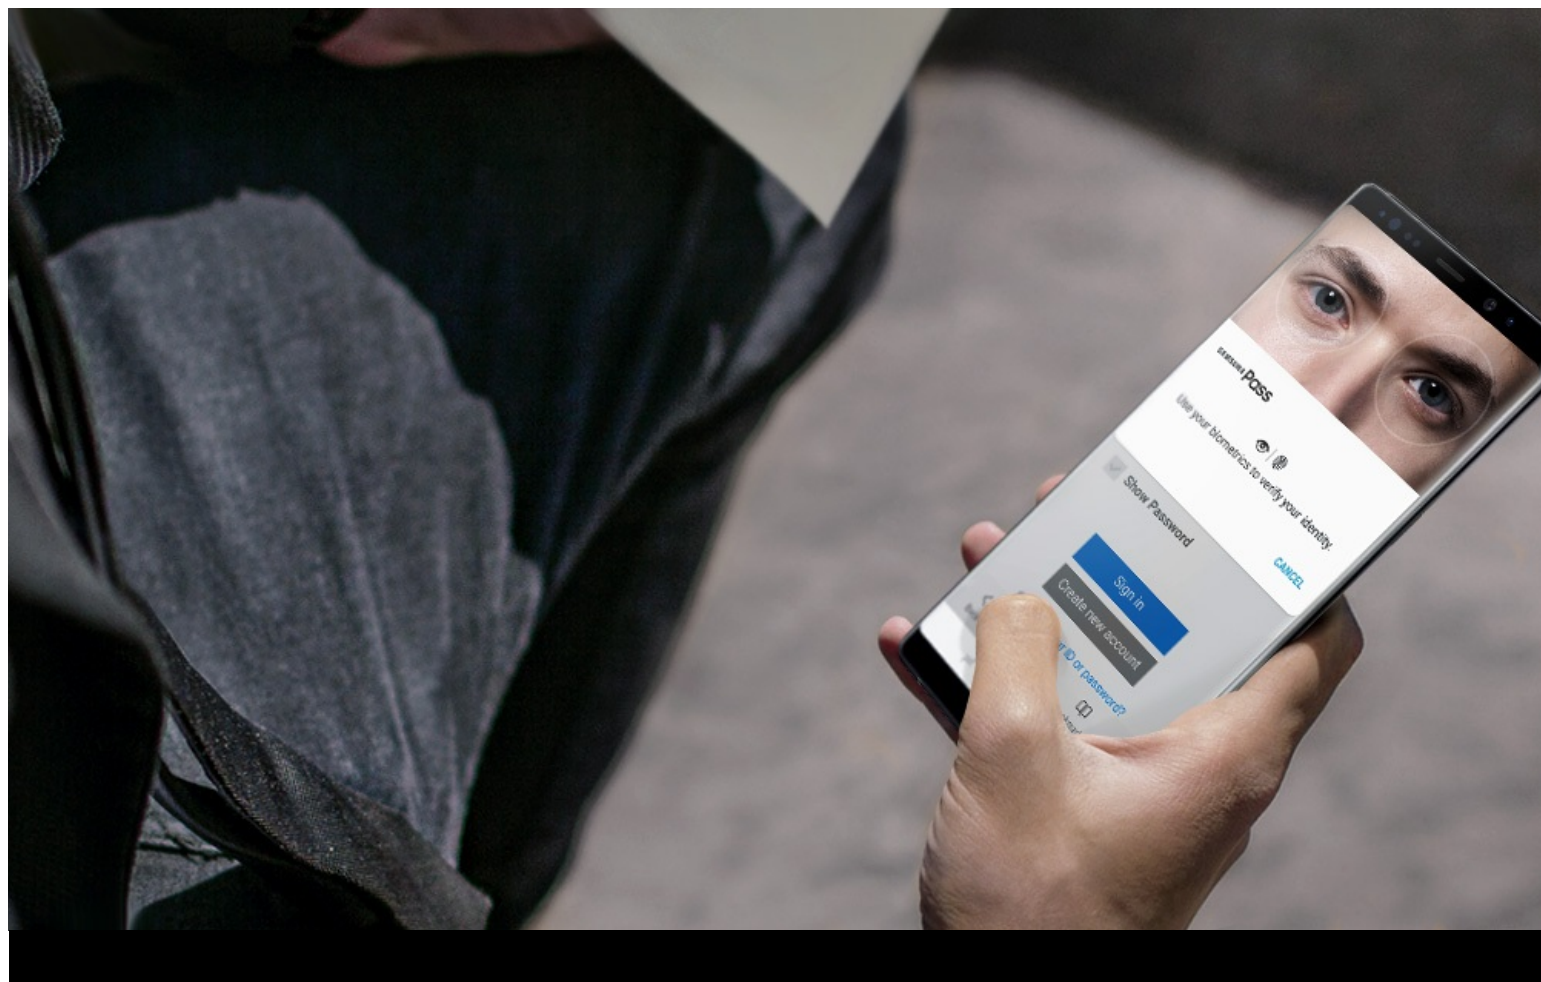

Samsung Pass

Forget remembering passwords

Samsung Pass on the Galaxy Note8 is the quick and convenient way to access your corporate accounts. You can log in to your email or enter websites without having to enter a password. Samsung Pass uses super-secure biometric authentication, such as your unique fingerprint, iris scan, facial recognition, or even an e-signature. It's all protected by Samsung Knox too, so it's totally safe and secure, and makes your life that little bit easier.

*Availability of Samsung Pass may vary by country.

*e-Signature services may vary between third-party apps.