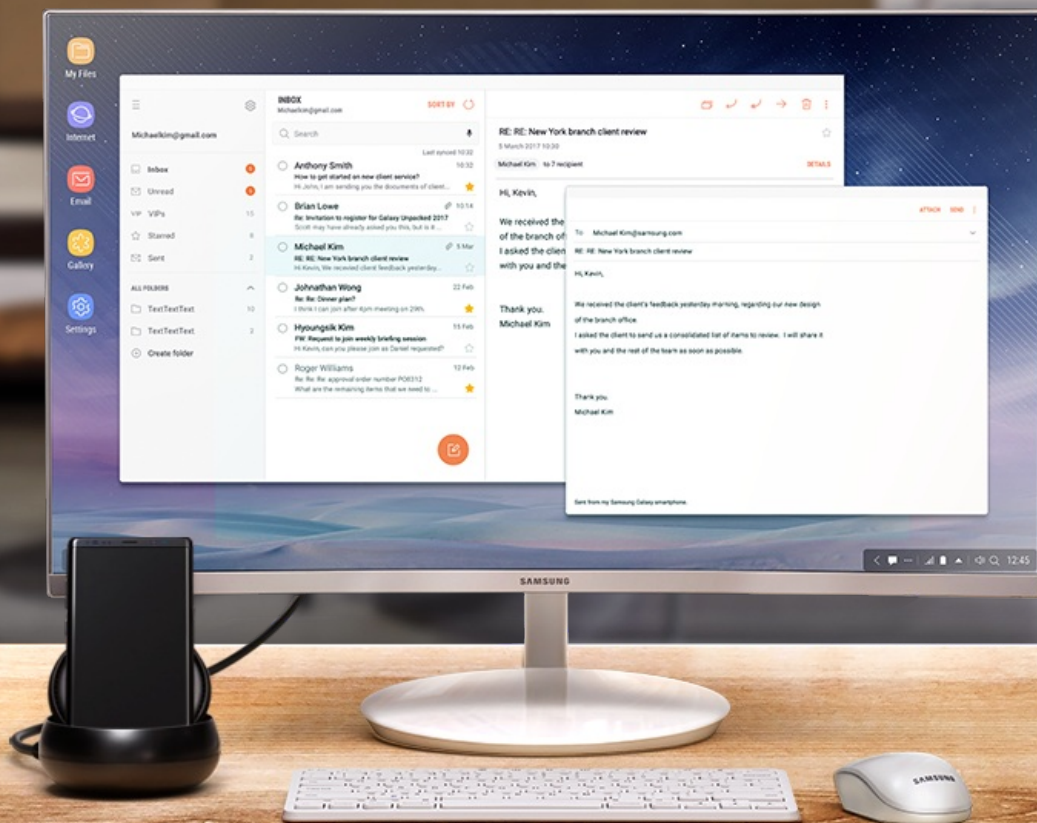

*Samsung Account login and Wi-Fi or internet connection necessary.

Screen off memo

A great idea!

Moments of inspiration can vanish as soon as they pop into your head – so it's important to write them down as quickly as you can. Whether it's an idea for a new product, a better business process or a genius marketing idea – you can record your thoughts in an instant by jotting them down on the Galaxy Note8's Infinity Display with the S Pen and pinning them to the Always On Display to edit whenever you like – and because every second counts, you don't even need to unlock the screen.

*Supported languages may vary depending on country or region.

*Samsung Account login and Wi-Fi or internet connection necessary.

Productivity

Samsung DeX

Bixby

Dual Messenger

Samsung DeX

Make your phone your desktop

Phones are great for consuming content – catching up on emails, checking your calendar and staying up to date on social media. But Samsung DeX helps you get work done – enabling you to make, create and do by docking your Galaxy Note8 and connecting it to a monitor, full-size keyboard and handy mouse. With DeX you can quickly switch from working on the move to making a difference at your desk. Plus DeX works in harmony with Knox, so your data stays secure when in desktop mode too.

Bixby

A smarter way to use your phone

Say hello to Bixby, your brand-new personal assistant. Bixby's on hand to help you organise your day and complete work tasks quick and easily. Use Bixby Home to keep track of your day and help you stay up to date with what's important to you, set alarms with Reminder, translate documents just by pointing your camera at them, and add new contacts simply by taking a photo of their business card. No more sifting through menus – if you want something done, just ask Bixby.