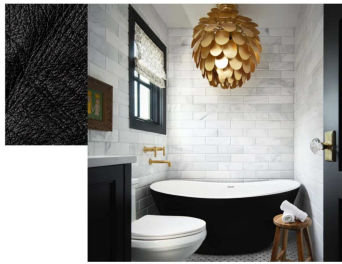

The cure for cookie-cutter design is black and white – with a touch of shine.