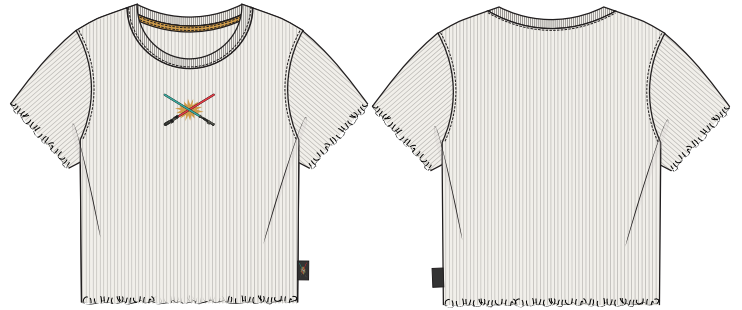

Star Wars

PANTONE 19-0303 TPX PANTONE 17-0000 TPX PANTONE 16-1305 TPX PANTONE 18-1230 TPX PANTONE 18-1345 TPX PANTONE 17-1340 TPX PANTONE 15-1242 TPX PANTONE 15-5421 TPX PANTONE 19-3929 TPX PANTONE 18-1662 TPX PANTONE 11-0606 TPX

PMS BLACK 5 C PMS COOL GRAY 9 C PMS 2332 C PMS 7581 C PMS 160 C PMS 7574 C PMS 157 C PMS 3265 C PMS 2182 C PMS 2035 C PMS 9225 C

PROGRAM: 90'S FASHION SW
CATEGORY: ADULT FASHION
SEASON: Q323

PROGRAM: 90'S FASHION SW
CATEGORY: ADULT FASHION
SEASON: Q323

STYLE NUMBER: 106M323U138_106C323U138
STYLE DESCRIPTION: SW90 FSN AD LS FLC
SEASON: Q323

19-4025 TPX

STYLE NUMBER: 106M323U138_106C323U138
STYLE DESCRIPTION: SW90 FSN AD LS FLC

CATEGORY: ADULT FASHION
SEASON: FALL 2023
DELIVERY: Q323

COLOR / PRINT CALLOUTS

FRONT:

PUFF PRINT
(TEXT ONLY)

TECHNIQUE SUMMARY:
SOFT HAND SCREEN PRINT & PUFF PRINT
PLACEMENT: MAIN BODY - FRONT BODICE
ARTWORK NOT SHOWN AT 100%
FINAL SCALE TO BE VERIFIED ON FIT SAMPLE