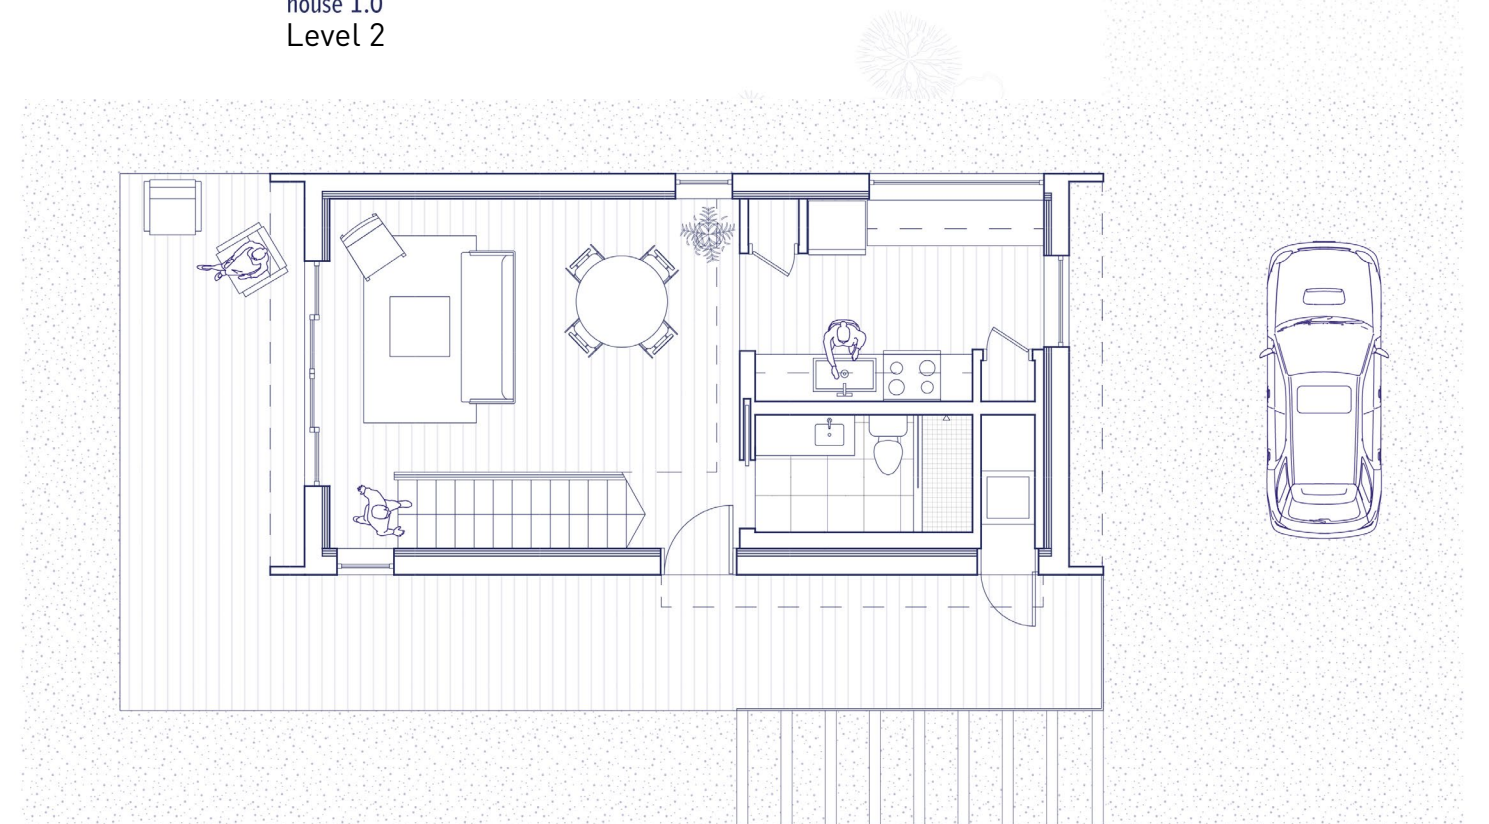

One-Bedroom Loft

- 1-Bedroom Loft, 700 sf designed by architect atelierjones
- Please contact the Sierra Institute at **530-284-1022** or **info@sierrainstitute.us** for more information.

house 1.0
Level 2

house 1.0
Level 1

- 1-Bedroom Loft, 700 sf designed by architect atelierjones
- Please contact the Sierra Institute at **530-284-1022** or **info@sierrainstitute.us** for more information.

Elevations

house 1.0

Sections

house 1.0