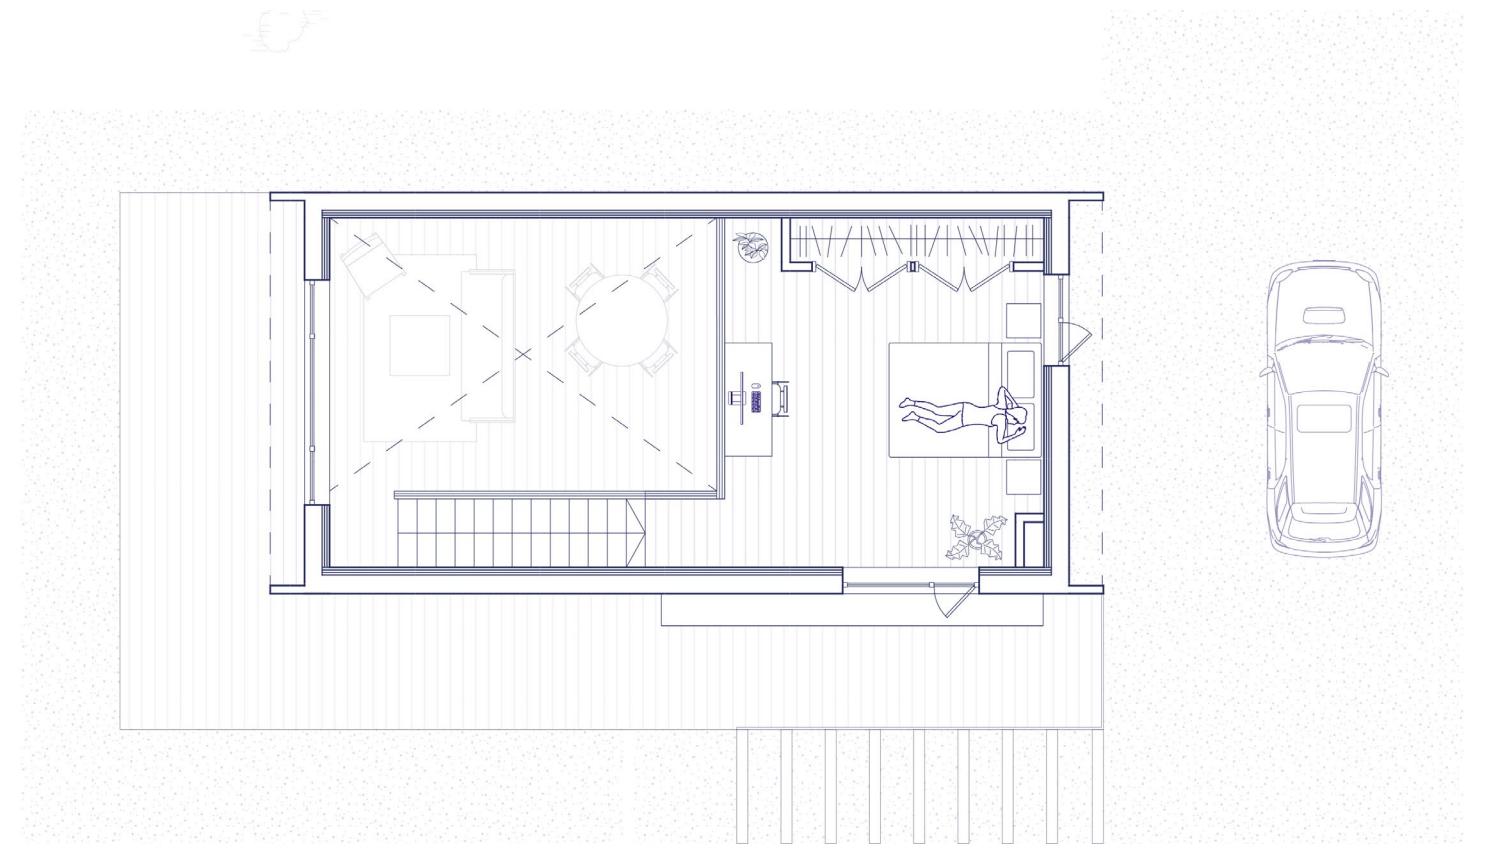

One-Bedroom Loft

- 1-Bedroom Loft, 700 sf designed by architect atelierjones
- Please contact the Sierra Institute at **530-284-1022** or **info@sierrainstitute.us** for more information.

house 1.0
Level 2

house 1.0
Level 1

- 1-Bedroom Loft, 700 sf designed by architect atelierjones
- Please contact the Sierra Institute at **530-284-1022** or **info@sierrainstitute.us** for more information.

Elevations

house 1.0

Sections

house 1.0