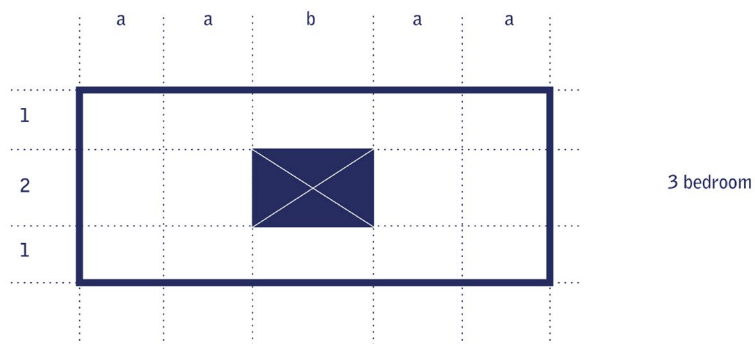

One-Bedroom Loft

- 1-Bedroom Loft, 700 sf designed by architect atelierjones
- Please contact the Sierra Institute at **530-284-1022** or **info@sierrainstitute.us** for more information.

house 1.0
Level 2

house 1.0
Level 1

- 1-Bedroom Loft, 700 sf designed by architect atelierjones
- Please contact the Sierra Institute at **530-284-1022** or **info@sierrainstitute.us** for more information.

Elevations

house 1.0

Sections

house 1.0