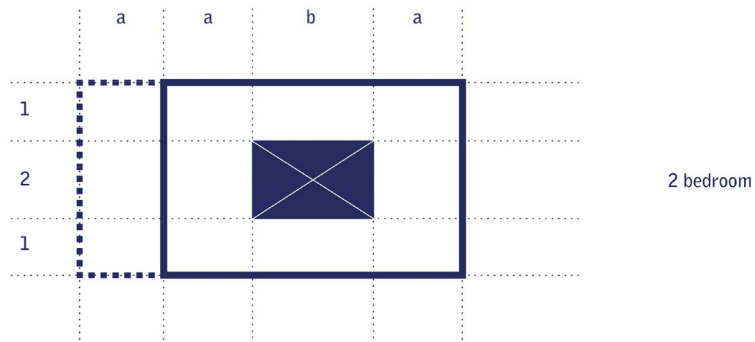

One-Bedroom Loft

- 1-Bedroom Loft, 700 sf designed by architect atelierjones
- Please contact the Sierra Institute at **530-284-1022** or **info@sierrainstitute.us** for more information.

house 1.0
Level 2

house 1.0
Level 1

- 1-Bedroom Loft, 700 sf designed by architect atelierjones
- Please contact the Sierra Institute at **530-284-1022** or **info@sierrainstitute.us** for more information.

Elevations

house 1.0

Sections

house 1.0