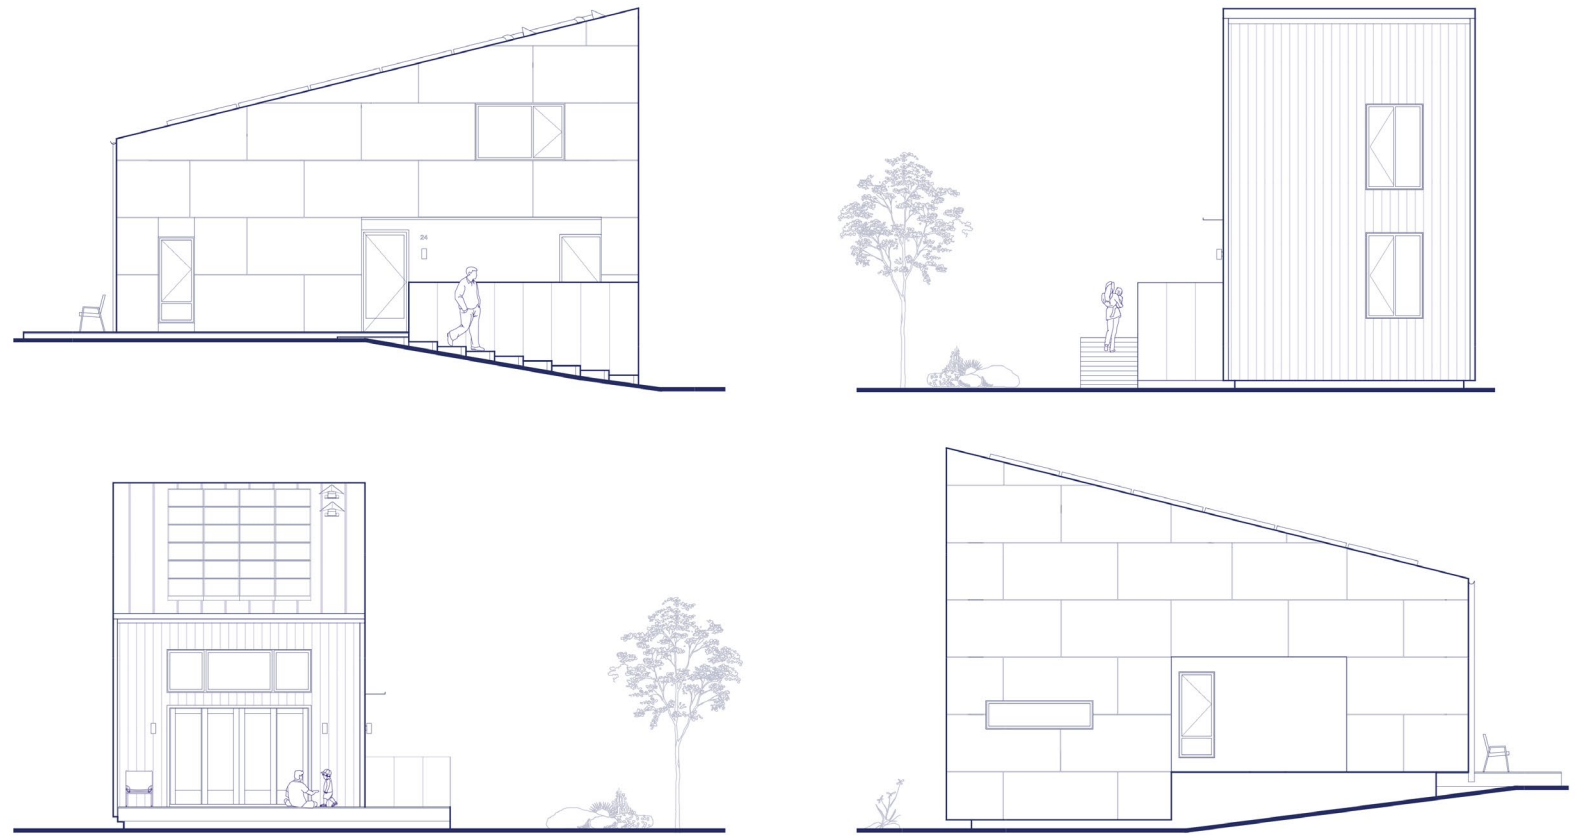

One-Bedroom Loft

- 1-Bedroom Loft, 700 sf designed by architect atelierjones
- Please contact the Sierra Institute at **530-284-1022** or **info@sierrainstitute.us** for more information.

house 1.0
Level 2

house 1.0
Level 1

- 1-Bedroom Loft, 700 sf designed by architect atelierjones
- Please contact the Sierra Institute at **530-284-1022** or **info@sierrainstitute.us** for more information.

Elevations

house 1.0

Sections

house 1.0