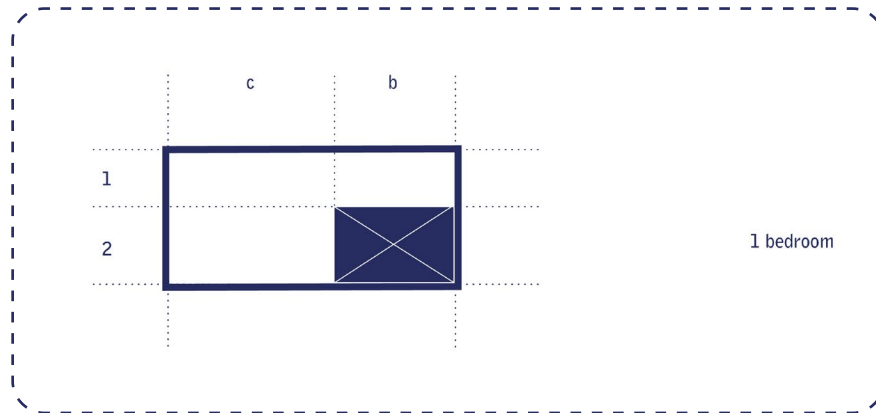

One-Bedroom Loft

- 1-Bedroom Loft, 700 sf designed by architect atelierjones
- Please contact the Sierra Institute at **530-284-1022** or **info@sierrainstitute.us** for more information.

house 1.0
Level 2

house 1.0
Level 1

- 1-Bedroom Loft, 700 sf designed by architect atelierjones
- Please contact the Sierra Institute at **530-284-1022** or **info@sierrainstitute.us** for more information.

Elevations

house 1.0

Sections

house 1.0