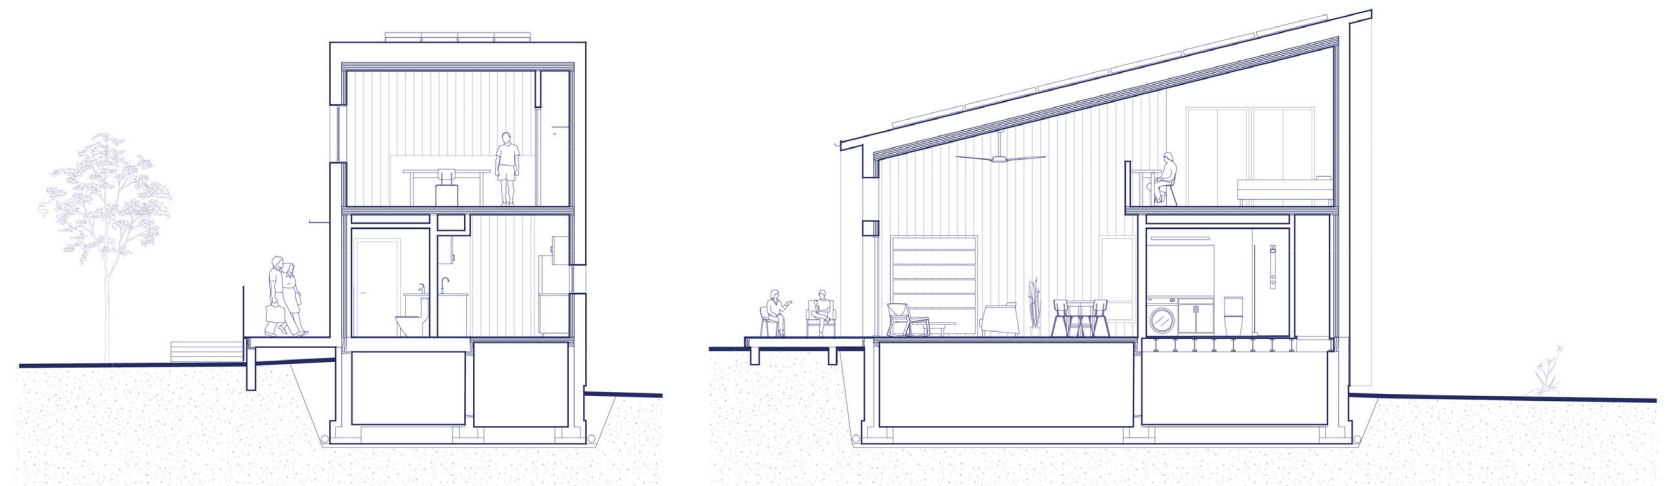

One-Bedroom Loft

- 1-Bedroom Loft, 700 sf designed by architect atelierjones
- Please contact the Sierra Institute at **530-284-1022** or **info@sierrainstitute.us** for more information.

house 1.0
Level 2

house 1.0
Level 1

- 1-Bedroom Loft, 700 sf designed by architect atelierjones
- Please contact the Sierra Institute at **530-284-1022** or **info@sierrainstitute.us** for more information.

Elevations

house 1.0

Sections

house 1.0