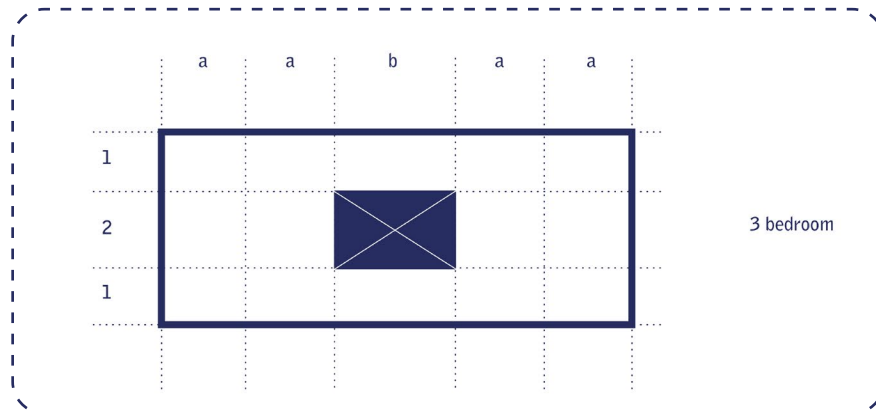

Three-Bedroom Home

- 3-Bedroom Home, 1000 sf designed by architect atelierjones
- Please contact the Sierra Institute at **530-284-1022** or **info@sierrainstitute.us** for more information.

house 3.0

- 3-Bedroom Home, 1000 sf designed by architect atelierjones
- Please contact the Sierra Institute at **530-284-1022** or **info@sierrainstitute.us** for more information.

Elevations

house 3.0

Sections

house 3.0