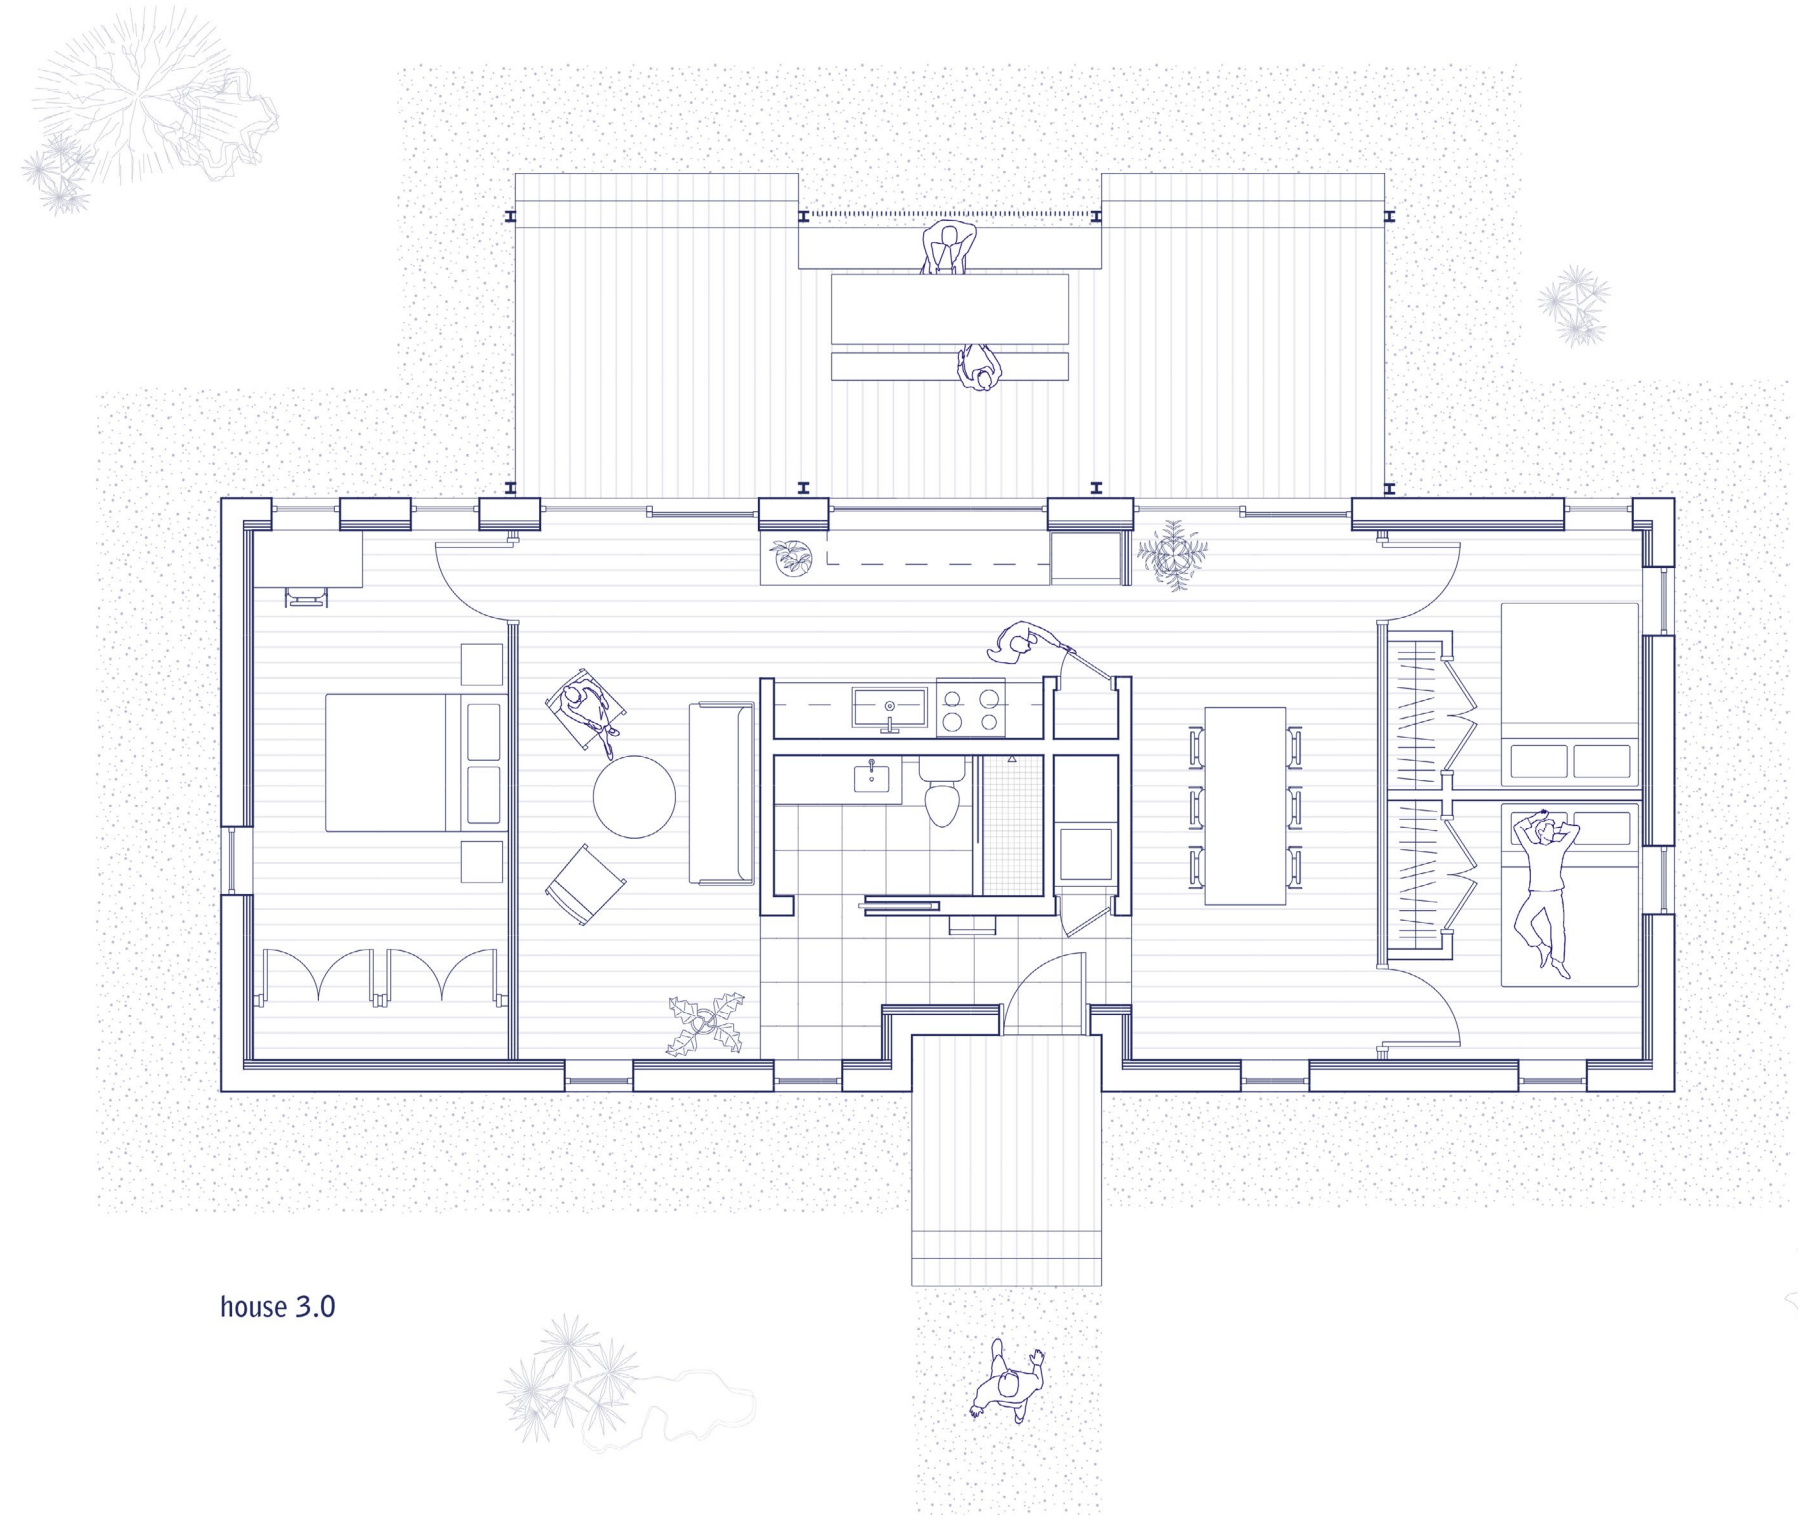

Three-Bedroom Home

- 3-Bedroom Home, 1000 sf designed by architect atelierjones
- Please contact the Sierra Institute at **530-284-1022** or **info@sierrainstitute.us** for more information.

house 3.0

- 3-Bedroom Home, 1000 sf designed by architect atelierjones
- Please contact the Sierra Institute at **530-284-1022** or **info@sierrainstitute.us** for more information.

Elevations

house 3.0

Sections

house 3.0