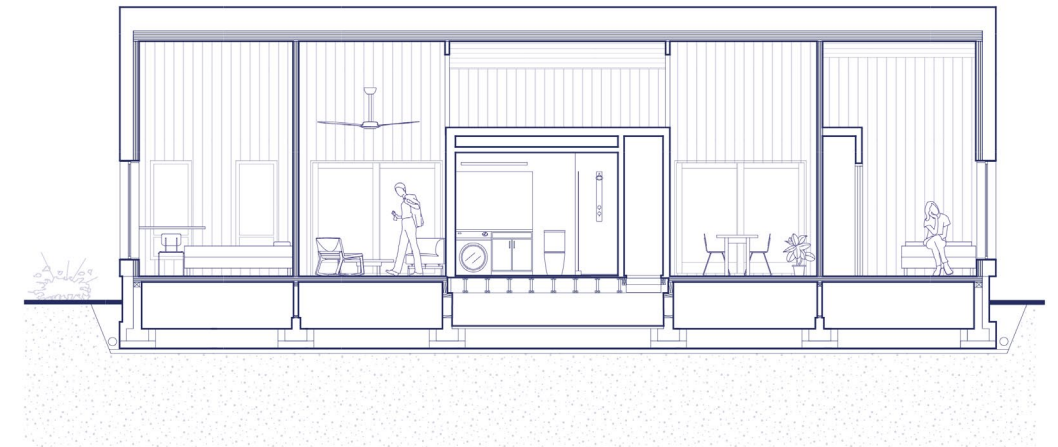

Three-Bedroom Home

- 3-Bedroom Home, 1000 sf designed by architect atelierjones
- Please contact the Sierra Institute at **530-284-1022** or **info@sierrainstitute.us** for more information.

house 3.0

- 3-Bedroom Home, 1000 sf designed by architect atelierjones
- Please contact the Sierra Institute at **530-284-1022** or **info@sierrainstitute.us** for more information.

Elevations

house 3.0

Sections

house 3.0