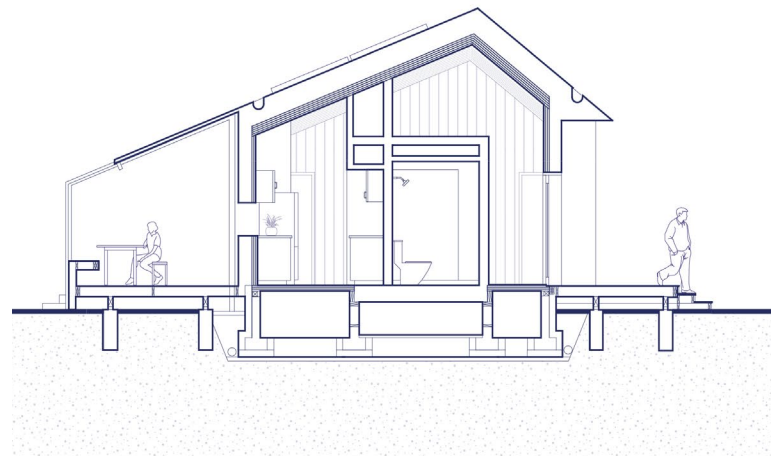

Three-Bedroom Home

- 3-Bedroom Home, 1000 sf designed by architect atelierjones
- Please contact the Sierra Institute at **530-284-1022** or **info@sierrainstitute.us** for more information.

house 3.0

- 3-Bedroom Home, 1000 sf designed by architect atelierjones
- Please contact the Sierra Institute at **530-284-1022** or **info@sierrainstitute.us** for more information.

Elevations

house 3.0

Sections

house 3.0