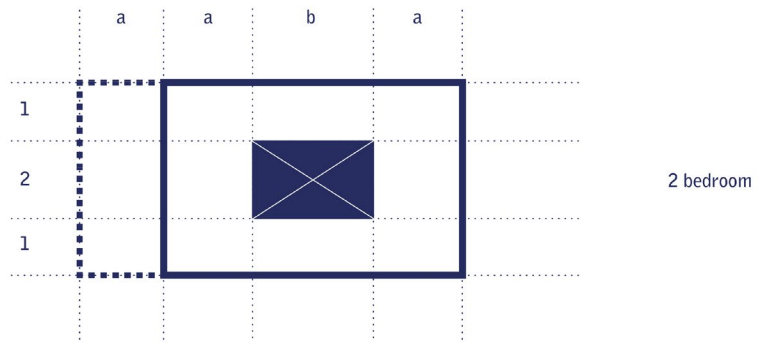

Three-Bedroom Home

- 3-Bedroom Home, 1000 sf designed by architect atelierjones
- Please contact the Sierra Institute at **530-284-1022** or **info@sierrainstitute.us** for more information.

house 3.0

- 3-Bedroom Home, 1000 sf designed by architect atelierjones
- Please contact the Sierra Institute at **530-284-1022** or **info@sierrainstitute.us** for more information.

Elevations

house 3.0

Sections

house 3.0