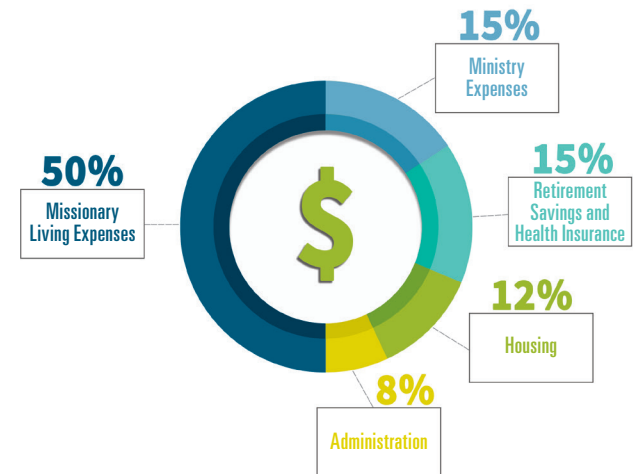

TEAM's vision is to help churches send missionaries to establish reproducing churches among the nations to the glory of God.

HOW TO SUPPORT

1. Give Online

team.org/give
Missionary #[PERSONALIZED]
You can choose either a one-time or a recurring gift.

How Is Your Money Used?

Before I leave for the mission field, I must raise funds to cover living, ministry and field support expenses. These donations are not direct gifts to me but to TEAM, my missions agency. TEAM will process your donation and send me a support check every month. Your donation will also help cover vital missionary services such as spiritual coaching, recruitment of other missionaries and more. Because these services are given to every TEAM missionary, your donation will help support missionaries around the world!