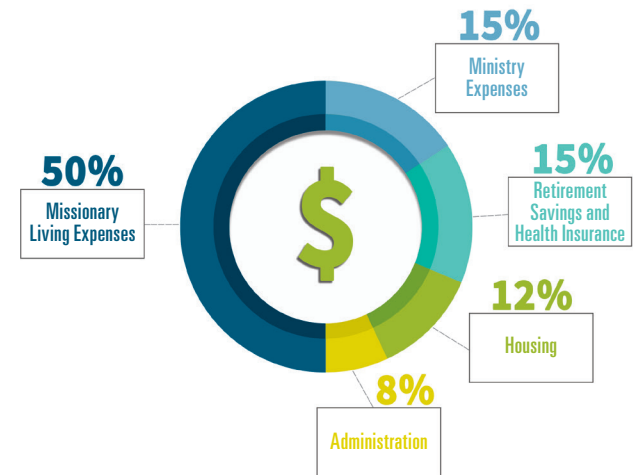

How Is Your Money Used?

Before I leave for the mission field, I must raise funds to cover living, ministry and field support expenses. These donations are not direct gifts to me but to TEAM, my missions agency. TEAM will process your donation and send me a support check every month. Your donation will also help cover vital missionary services such as spiritual coaching, recruitment of other missionaries and more. Because these services are given to every TEAM missionary, your donation will help support missionaries around the world!