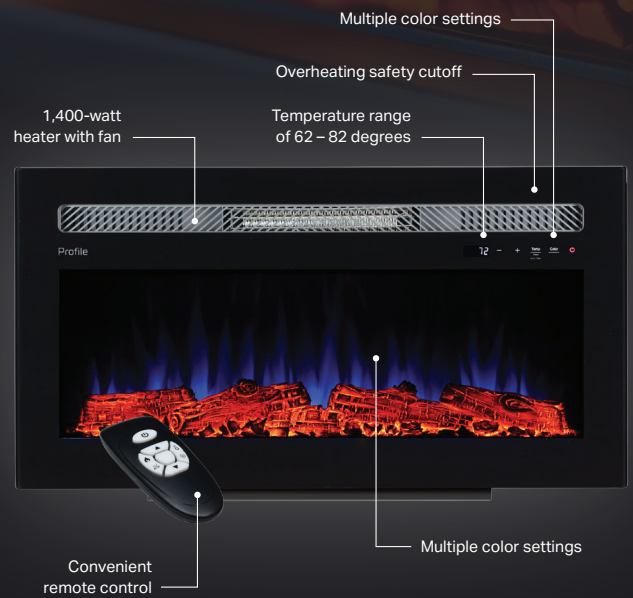

Let's Take the Fire Inside

The Profile Electric Fireplace brings unmatched warmth and charm to your RV.

Whether you're looking to cozy up or relax by the glow of flickering flames, the Profile Electric Fireplace brings warmth and ambiance to your RV experience.

How the Profile Electric Fireplace turns up the heat:

Available in 32" or 40"

Wood or Crystal with LED flame technology

Designed specifically for ease of use:

- Built-in handles for easy installation
- 90-degree space-saving power cord
- Patent-pending, no-tool removal front glass design