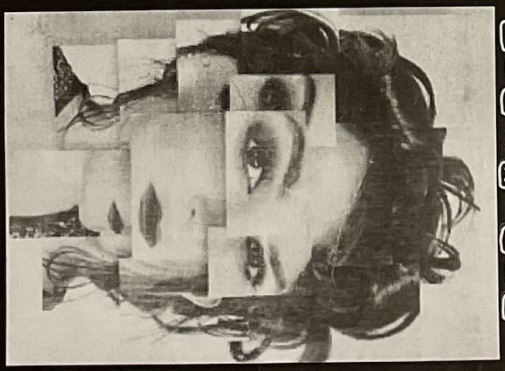

The artist creates a collage like effect with his pieces to create something abstract and intriguing. I was drawn to this modern nature of his portraits because even though his faces are somewhat distorted, it demonstrates

pieces. PARTS OF ME

B  
R  
N  
O  
D  
E  
L  
Z  
O  
U

20w's portraits attempt to demonstrate the chaotic mind, demonstrated through his modern approach.

VERONIQUE

which would lose of execution

Bro del 20w uses accuracy from the various pieces he photographs, to construct portraits from the attention of his pieces. I was drawn to 20w's work for this reason as it demonstrates a fresh nature to portraits.

Though his pieces are cut up a lot of the focus remains to be still shown.

B  
R  
O  
D  
E  
L  
Z  
O  
U

Bro del Zou is a musician, photographer, sculptor and video creator. His portraits and bodies have found the planet and inspired many artists.

Our bodies may be whole but our minds, our psyche, our very being is compiled from various pieces.

VERONIQUE

Zou's process (perhaps demonstrate the chaotic mind) doesn't start through his medium directly.