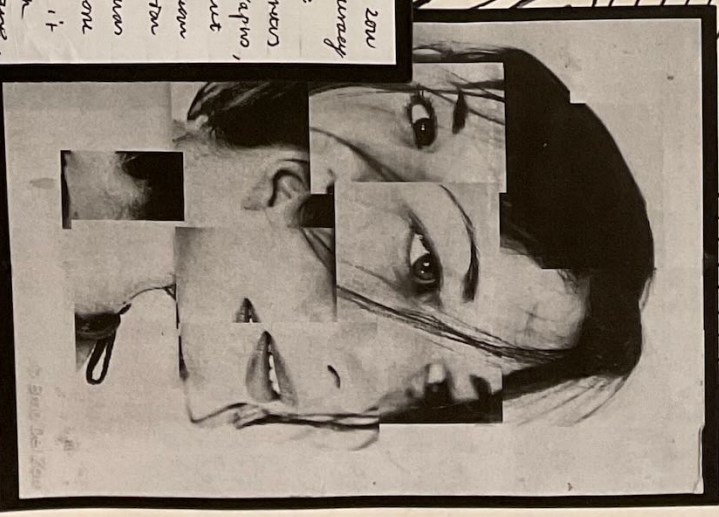

The artist creates a collage like effect with his pieces to create something abstract and intriguing. I was drawn to this modern nature of his portraits because even though his faces are somewhat distorted, it demonstrates

pieces. PARTS OF ME

B  
R  
N  
O  
D  
E  
L  
Z  
O  
U

20w's portraits attempt to demonstrate the chaotic mind, demonstrated through his modern approach.

VERONIQUE

which would lose of execution

Bro del 20w uses accuracy from the various pieces he photographs, to construct portraits from the attention of his pieces. I was drawn to 20w's work for this reason as it demonstrates a fresh nature to portraits.

Our bodies may be whole but our minds, our psyche, our very being is compiled from various pieces.

VERONIQUE

Zou's process (perhaps demonstrate the chaotic mind) doesn't start through his medium directly.

Bro del Zou uses accuracy from the various pieces he photographs, to construct portraits from the abstract.

of his process. I was drawn to Zou's work for this reason as it demonstrates a basic nature to the structure.