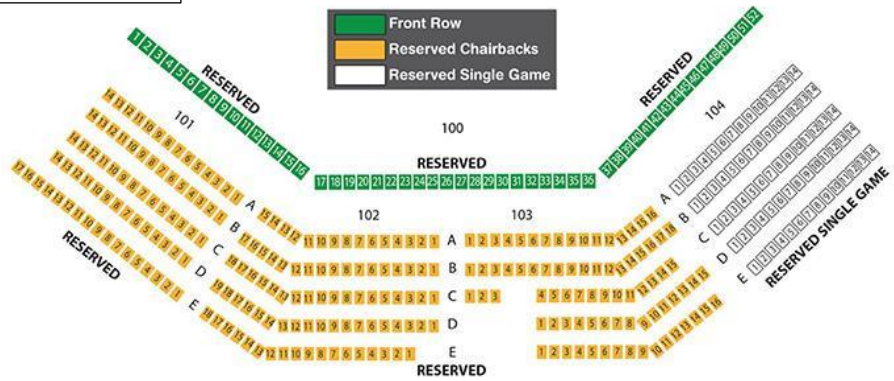

Designed Seating Manifest

**Single Game Reserved Ticket
Section 104**

Single Game Reserved Ticket Stamp
Designed stamp to use on blank tickets for walk up customers wanting to sit in section 104 throughout the season

**FIRST COME FIRST SERVE
*GOOD FOR TODAY'S GAME ONLY***

Opening Night Labels
Developed idea to place opening night labels on seats of season ticket holders to show appreciation for them