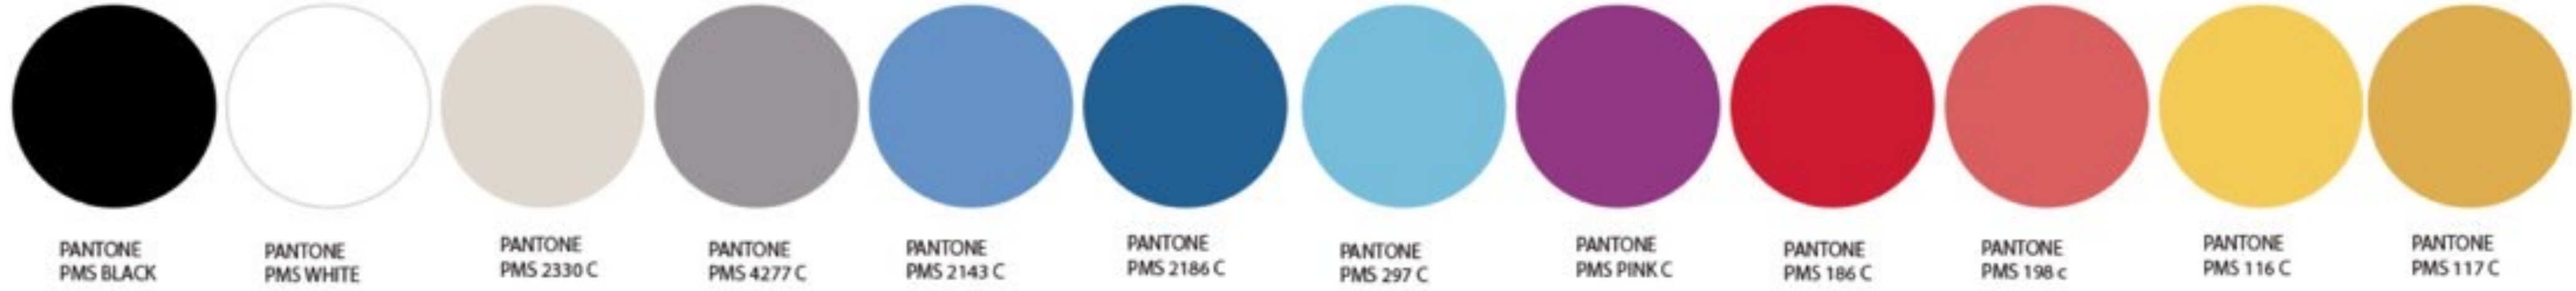

Q2 FY24
SPIDEY AND HIS AMAZING FRIENDS
COLOR PALETTE

PMS-ART COLORS