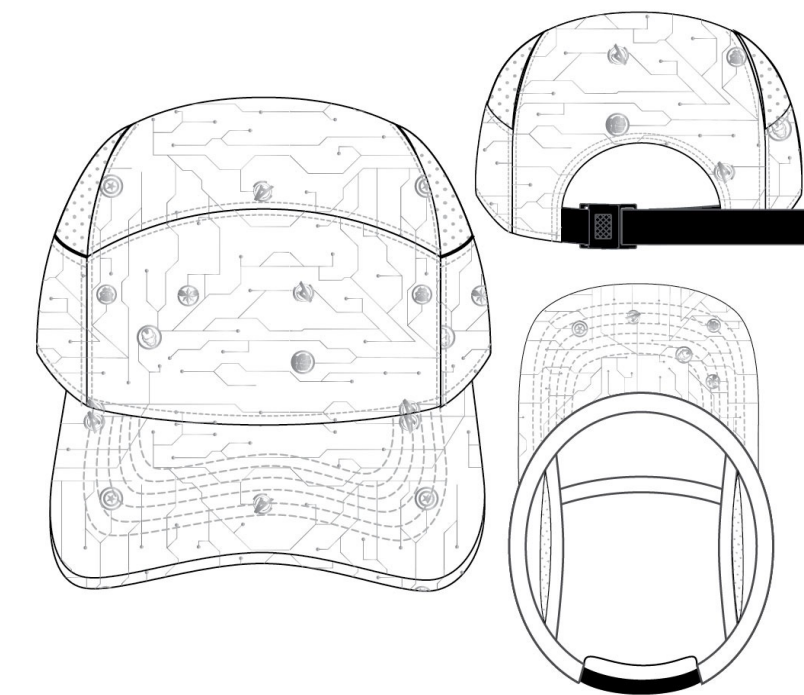

PANTONE
 11-0601 TPG
 BRIGHT
 WHITE

PANTONE
 19-0303 TPG
 JET BLACK

Q2 FY24
AVENGERS FITNESS
COLLECTION DETAILS

MATTE/SHINE COMBO

DOUBLE WAISTBAND
WITH BRANDED ELASTIC

HIGH SHINE HEAT
TRANSFERS

SILICONE DIPPED & REFLECTIVE DRAWCORDS

Q2 FY24
AVENGERS FITNESS
BRANDING

Q2 FY24
AVENGERS FITNESS
ASSORTMENT OVERVIEW

Q2 FY24
AVENGERS FITNESS
ADULT APPAREL - MENS

MEN'S ACTIVE SHORT SLEEVE TOP

GRC# 1000004452

MSRP \$49.99

- Full color sublimation Iron Man print. High gloss silicon logos on sleeve. Quick dry & anti-stink fabric.
- Fit: Semi-fitted
- Material: Polygiene Nylon Spandex (90-120GSM)
- Sizing: S-3XL
- Earliest Set Date Available | Product Life Cycle
- Embargoed: Y or N | If yes, Details on Embargo
- Co-brands - CONFIDENTIAL
- EU Variants (if applicable)
- Packaging Type | Packaging Updates/Refreshes (Is this new?) | Global Restrictions or Regions not cleared for LE/LR size