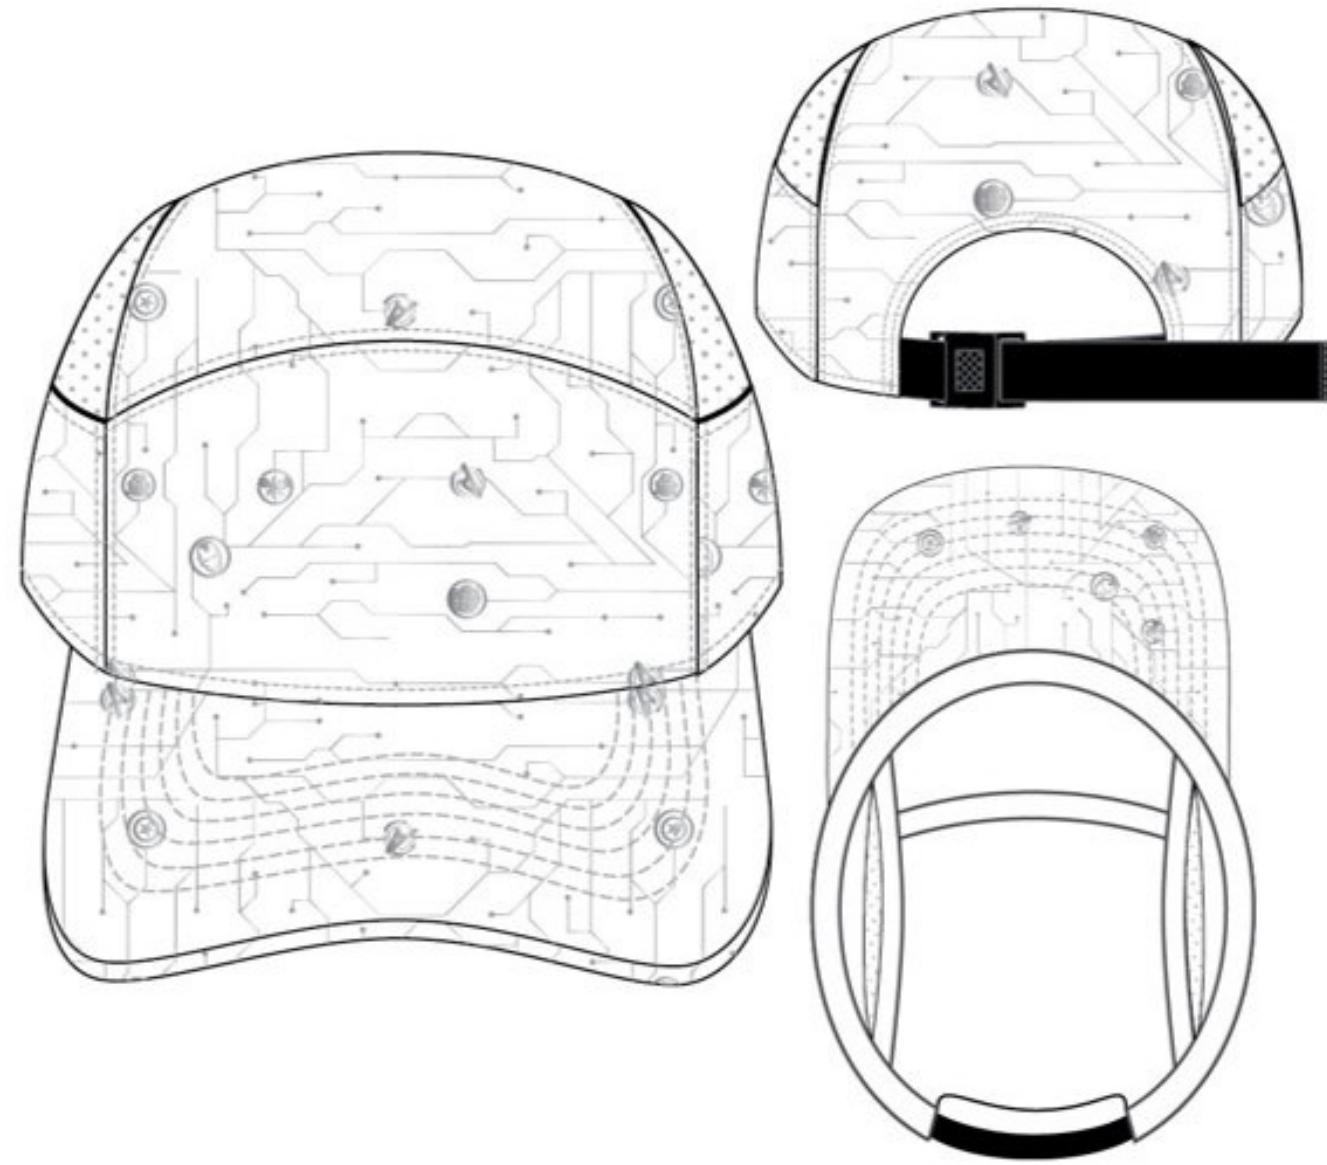

Q2 FY24
AVENGERS FITNESS
ACCESSORIES

AFF MENS PERFORMANCE BASEBALL HAT

GRC# 1000005316

MSRP $34.99

- *Adjustable slider, reflective print to match back to apparel.*
- *Dimensions:*
- *Earliest Set Date Available | Product Life Cycle*
- *Embargoed: Y or N | If yes, Details on Embargo*
- *Co-brands - CONFIDENTIAL*
- *EU Variants (if applicable)*
- *Packaging Type | Packaging Updates/Refreshes (Is this new?) | Global Restrictions or Regions not cleared for LE/LR size*