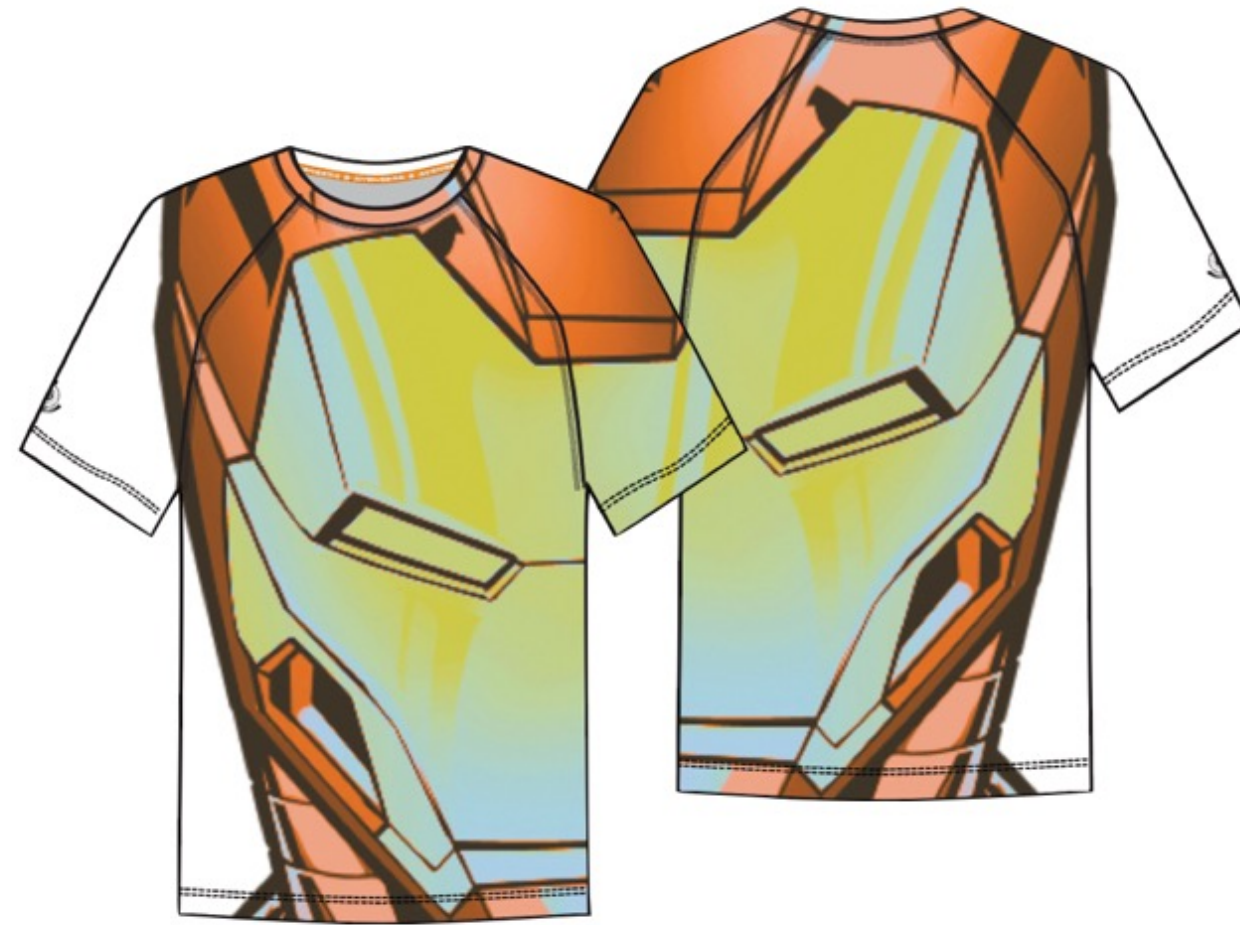

Q2 FY24
AVENGERS FITNESS
BRANDING

Q2 FY24
AVENGERS FITNESS
ASSORTMENT OVERVIEW

Q2 FY24
AVENGERS FITNESS
ADULT APPAREL - MENS

MEN'S ACTIVE SHORT SLEEVE TOP

GRC# 1000004452

MSRP \$49.99

- Full color sublimation Iron Man print. High gloss silicon logos on sleeve. Quick dry & anti-stink fabric.
- Fit: Semi-fitted
- Material: Polygiene Nylon Spandex (90-120GSM)
- Sizing: S-3XL
- Earliest Set Date Available | Product Life Cycle
- Embargoed: Y or N | If yes, Details on Embargo
- Co-brands - CONFIDENTIAL
- EU Variants (if applicable)
- Packaging Type | Packaging Updates/Refreshes (Is this new?) | Global Restrictions or Regions not cleared for LE/LR size