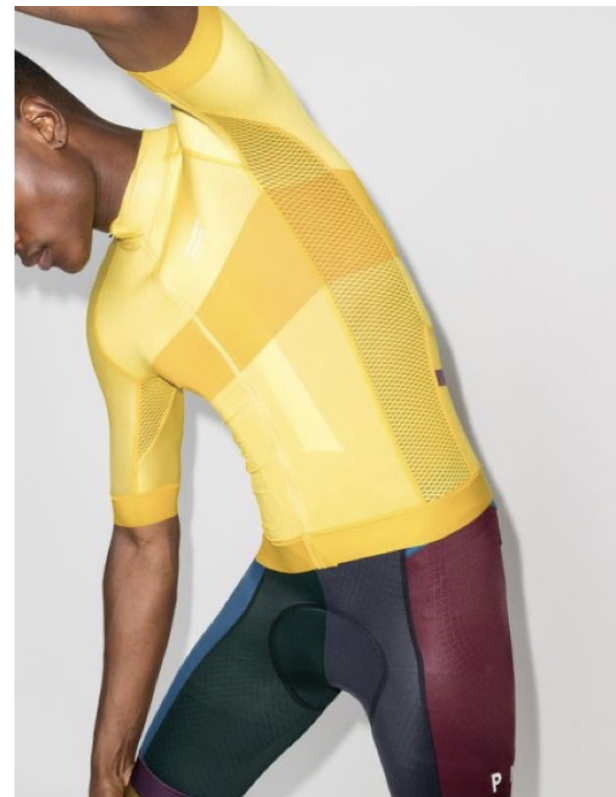

PANTONE
 11-0601 TPG
 BRIGHT
 WHITE

PANTONE
 19-0303 TPG
 JET BLACK

Q2 FY24
AVENGERS FITNESS
COLLECTION DETAILS

MATTE/SHINE COMBO

DOUBLE WAISTBAND
WITH BRANDED ELASTIC

HIGH SHINE HEAT
TRANSFERS

SILICONE DIPPED & REFLECTIVE DRAWCORDS

Q2 FY24
AVENGERS FITNESS
BRANDING

Q2 FY24
AVENGERS FITNESS
ASSORTMENT OVERVIEW

Q2 FY24
AVENGERS FITNESS
ADULT APPAREL - MENS

MEN'S ACTIVE SHORT SLEEVE TOP

GRC# 1000004452

MSRP \$49.99

- Full color sublimation Iron Man print. High gloss silicon logos on sleeve. Quick dry & anti-stink fabric.
- Fit: Semi-fitted
- Material: Polygiene Nylon Spandex (90-120GSM)
- Sizing: S-3XL
- Earliest Set Date Available | Product Life Cycle
- Embargoed: Y or N | If yes, Details on Embargo
- Co-brands - CONFIDENTIAL
- EU Variants (if applicable)
- Packaging Type | Packaging Updates/Refreshes (Is this new?) | Global Restrictions or Regions not cleared for LE/LR size