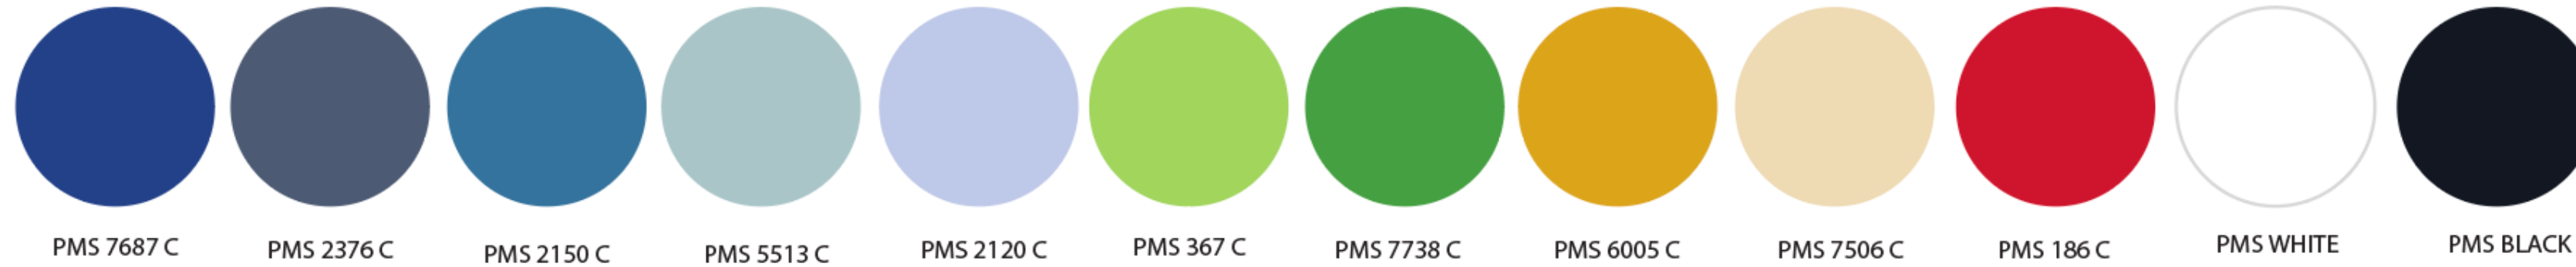

A Spider-Man character in his iconic red and blue suit is shown in a crouching, ready-to-pounce pose. The background is a dark red gradient with faint, large-scale geometric shapes. The word 'MARVEL' is prominently displayed in the center in a large, white, bold, sans-serif font, enclosed within a red rectangular border.

MARVEL

Q2 FY24

MARVEL

BRAND PRODUCT STRATEGY – PARTNER SHARE OUT

WOMEN ARTISTS POV

SPRING / SUMMER FY 24

Q2 FY24
WOMEN ARTIST(S) OF MARVEL
 COLOR PALETTE

PMS-ART COLORS