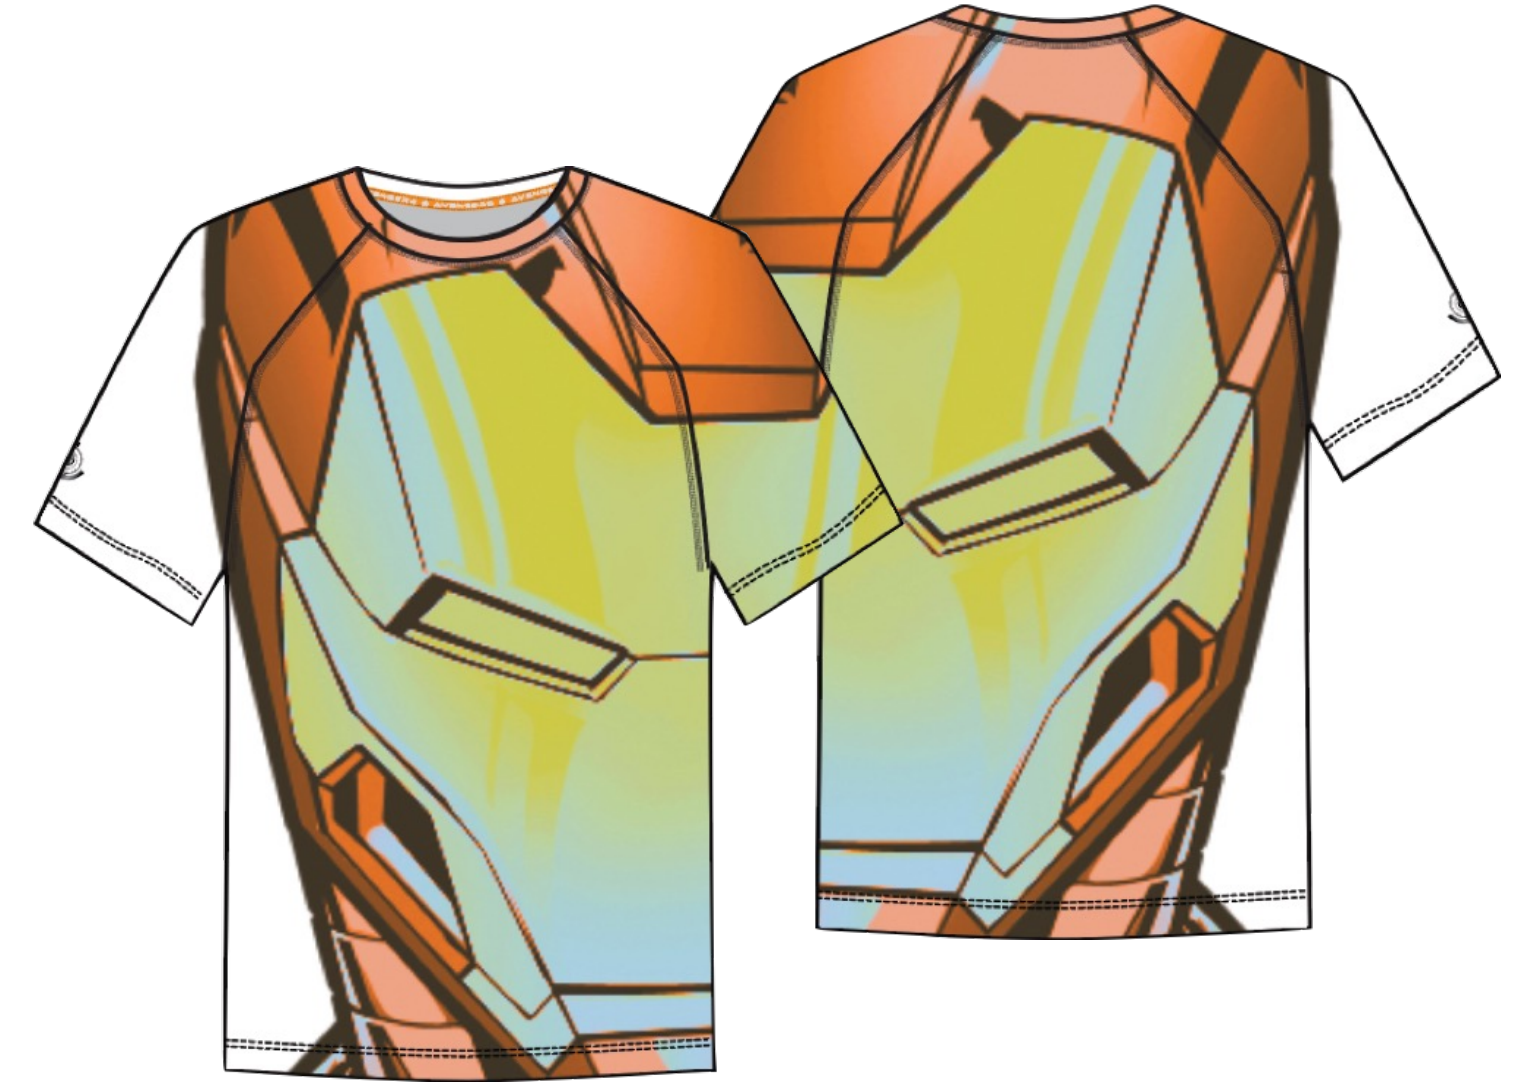

Q2 FY24
AVENGERS FITNESS
BRANDING

Q2 FY24
AVENGERS FITNESS
ASSORTMENT OVERVIEW

Q2 FY24
AVENGERS FITNESS
ADULT APPAREL - MENS

MEN'S ACTIVE SHORT SLEEVE TOP

GRC# 1000004452

MSRP \$49.99

- Full color sublimation Iron Man print. High gloss silicon logos on sleeve. Quick dry & anti-stink fabric.
- Fit: Semi-fitted
- Material: Polygiene Nylon Spandex (90-120GSM)
- Sizing: S-3XL
- Earliest Set Date Available | Product Life Cycle
- Embargoed: Y or N | If yes, Details on Embargo
- Co-brands - CONFIDENTIAL
- EU Variants (if applicable)
- Packaging Type | Packaging Updates/Refreshes (Is this new?) | Global Restrictions or Regions not cleared for LE/LR size