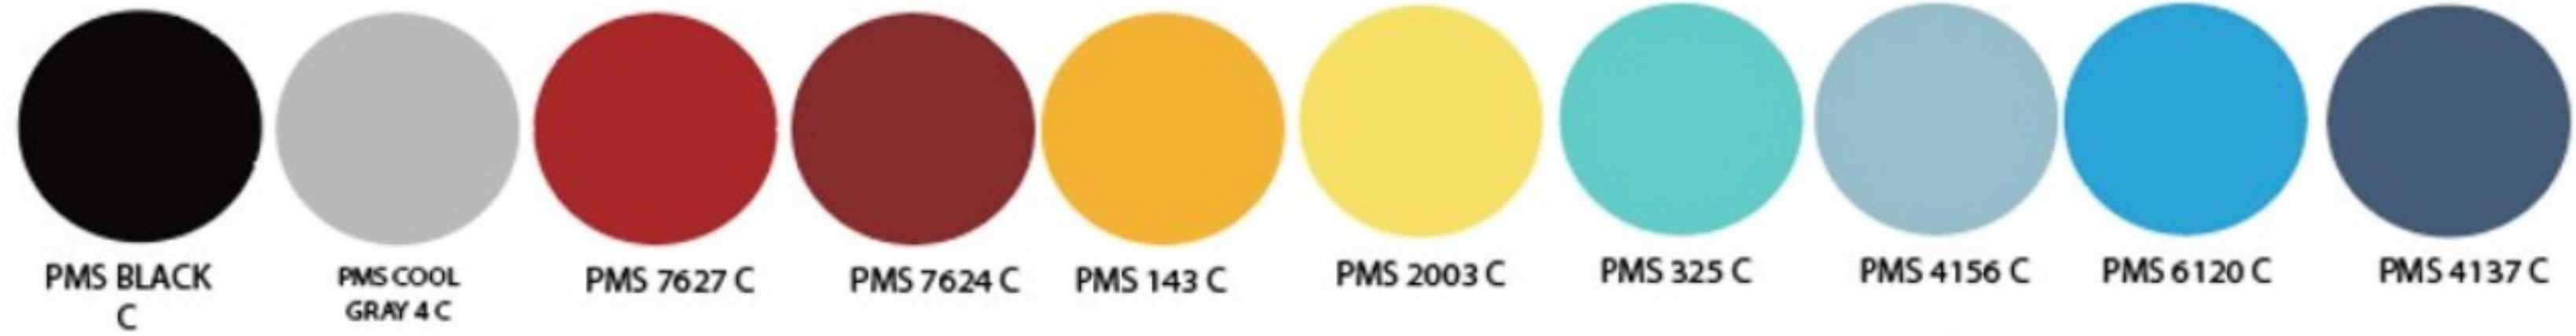

Q2 FY24
RISE OF THE GEEKS
COLOR PALETTE

PANTONE
19-1664 TPG
TRUE RED
PMS 200 C