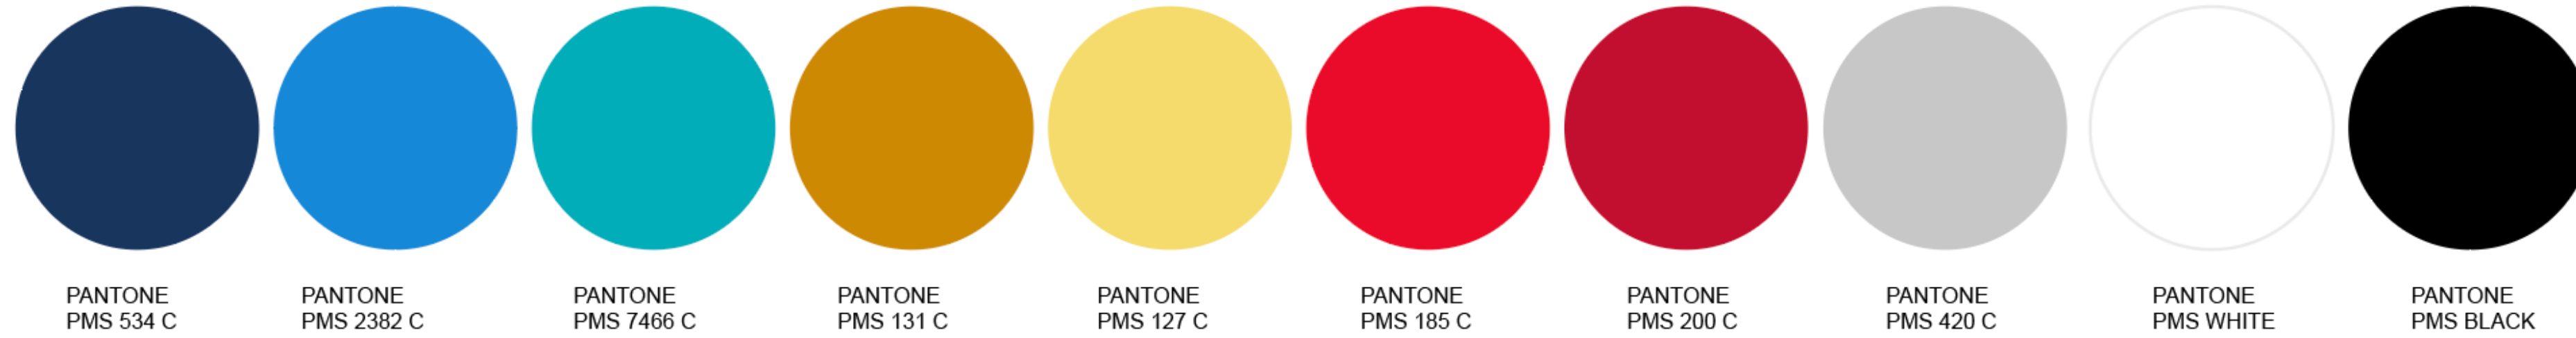

Q2 FY24 MARVEL FAMILY SWIM COLOR PALETTE