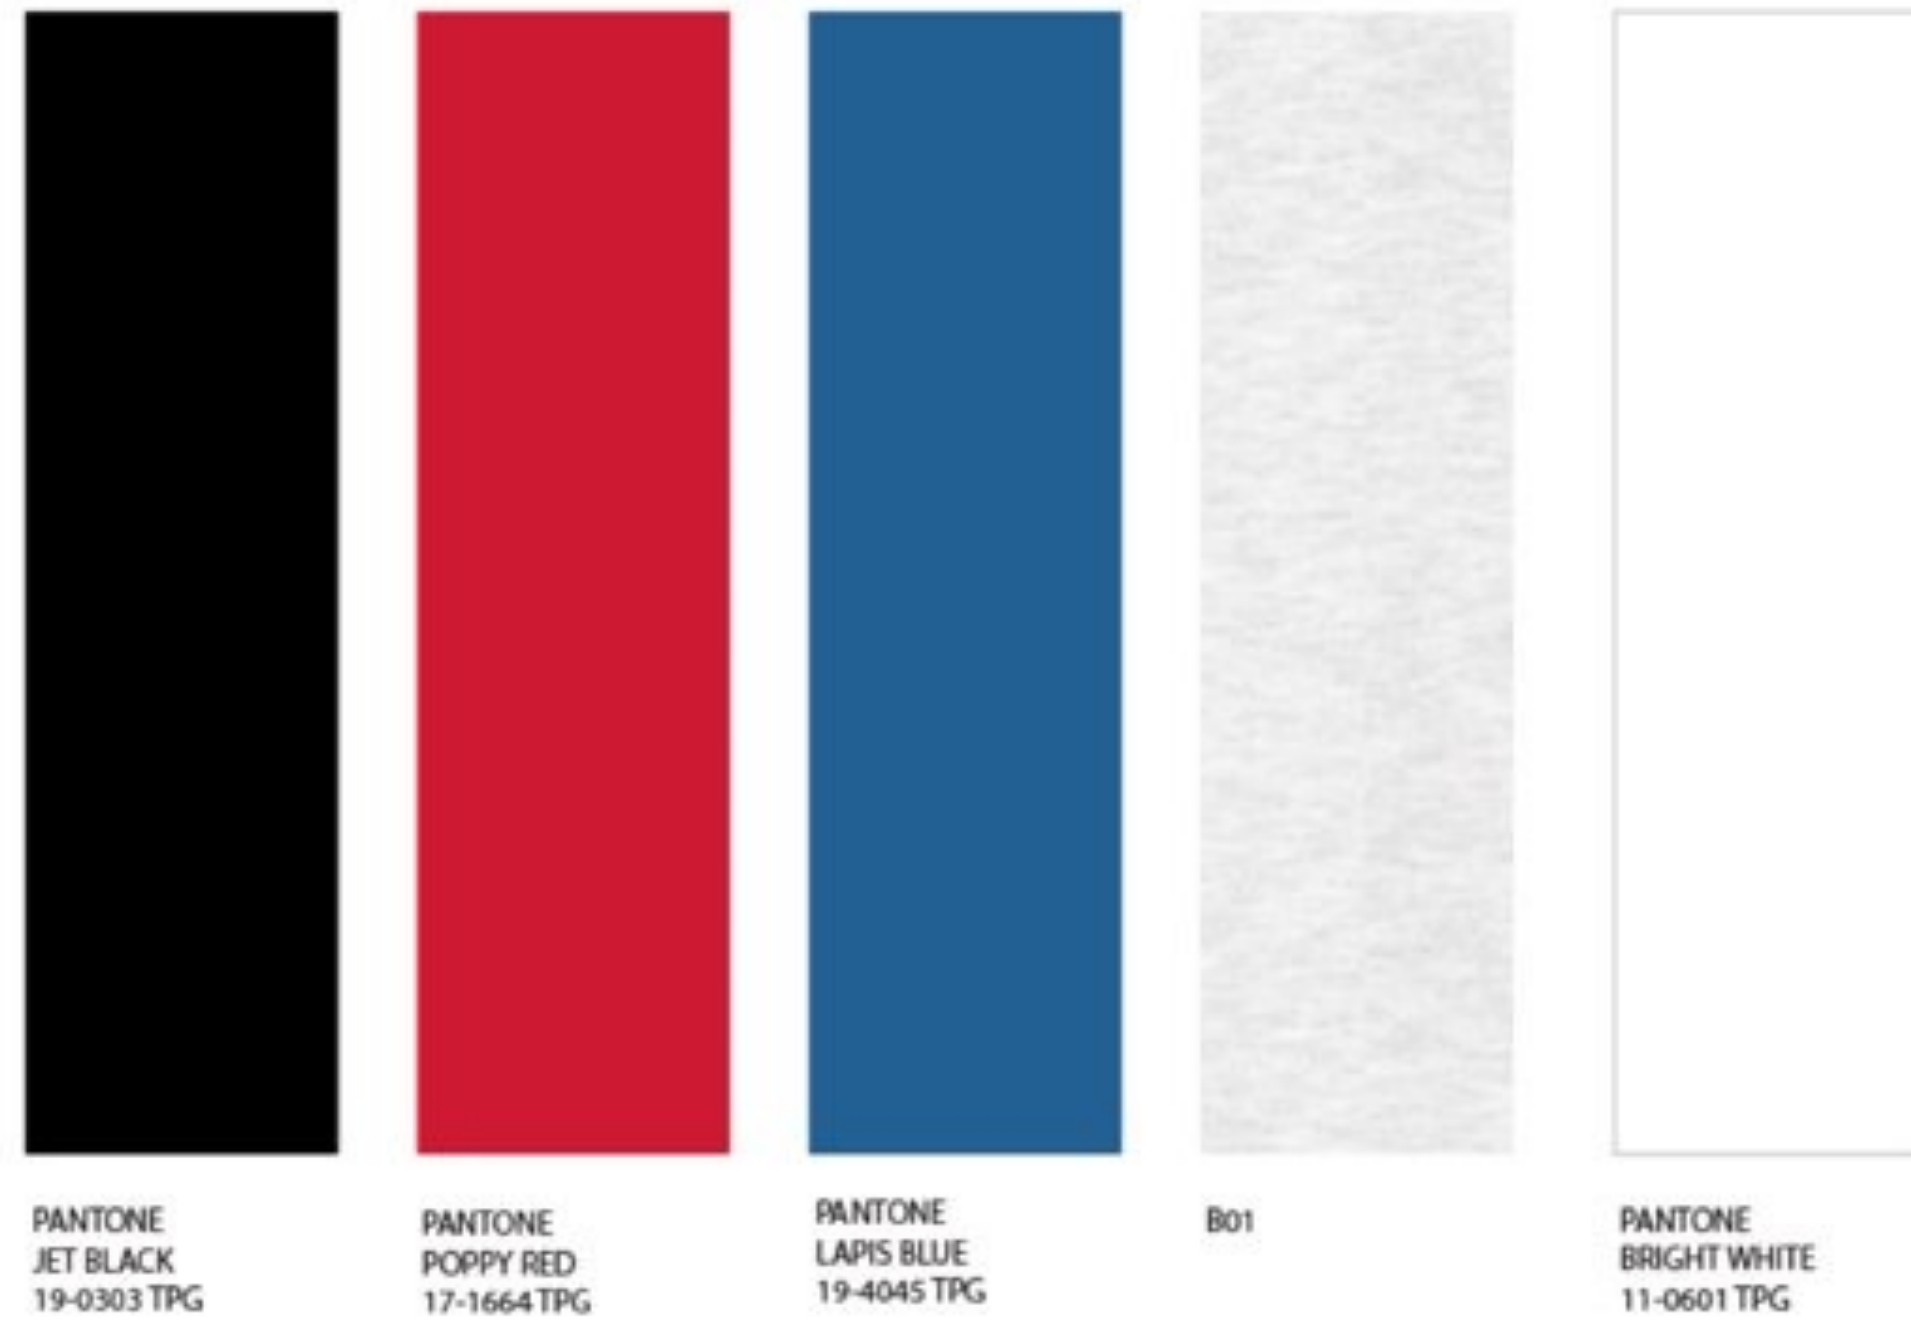

TPG-GROUND YARN COLORS