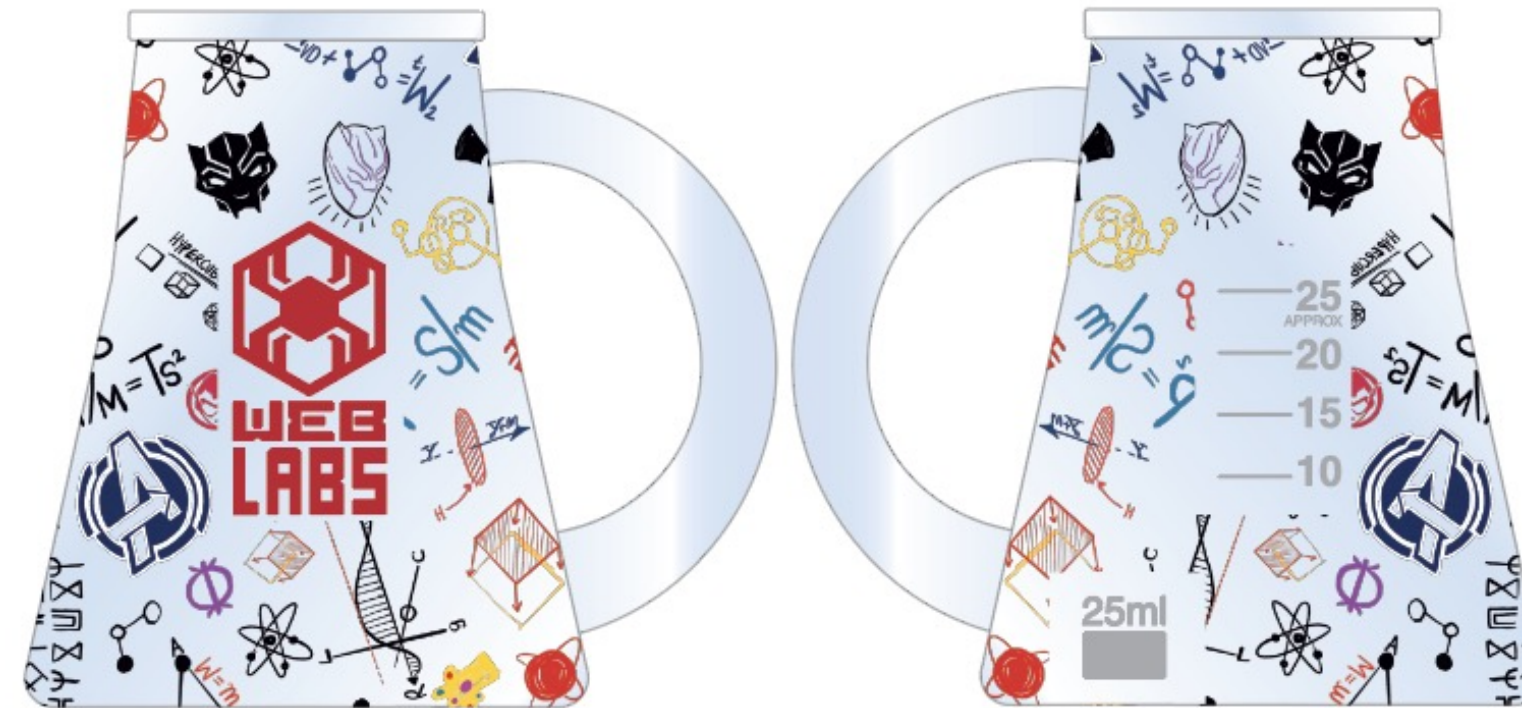

ACR24 WOMENS FASHION TOP

GRC# 1000004577

MSRP \$39.99

- Screen prints with embellishment
- Fit: Semi-fitted, loose hem, cropped to top of waistband.
- Material: Material: 200 GSM 60/40 Organic Cotton/Recycled Poly
- Sizing: XS-XL/1X-3X
- Earliest Set Date Available | Product Life Cycle
- Embargoed: Y or N | If yes, Details on Embargo
- Co-brands - CONFIDENTIAL
- EU Variants (if applicable)
- Packaging Type | Packaging Updates/Refreshes (Is this new?) | Global Restrictions or Regions not cleared for LE/LR size

Q2 FY24
RISE OF THE GEEKS
 ACCESSORIES - HEADWEAR

ACR24 M KEY ICON BB

GRC# 1000004754

MSRP \$29.99

- Embroidered front art, soft hand feel w/mineral washed fabric.
- Earliest Set Date Available | Product Life Cycle
- Embargoed: Y or N | If yes, Details on Embargo
- Co-brands - CONFIDENTIAL
- EU Variants (if applicable)
- Packaging Type | Packaging Updates/Refreshes (Is this new?) | Global Restrictions or Regions not cleared for LE/LR size

ACR24 MUG

GRC# 1000004868

MSRP \$19.99

- Mug
- Materials: Glass
- Details:
- Dimensions: TBD
- Set: 03/04/2024 | Out Date: 02/28/2026
- Embargoed: N
- Packaging Type | Packaging Updates/Refreshes (Is this new?) | Global Restrictions or Regions not cleared for LE/LR size