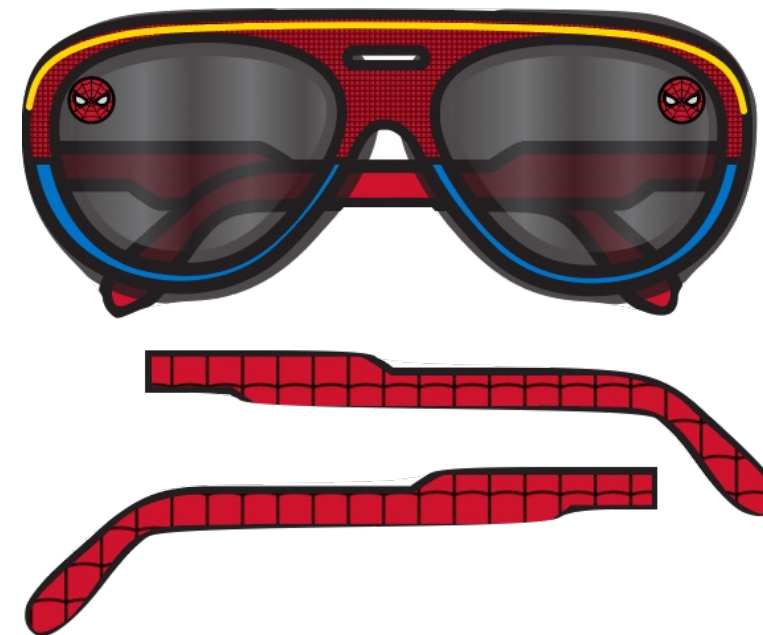

MFS24 SM SNGLS YTH
GRC# 100005047
MSRP $16.99

1. Art Application: Screen Print
   - Materials: Plastic
   - Details: UV Lens
   - Dimensions:
   - Set: 01/01/2024 | Out Date: 06/29/2024
   - Embargoed: N
   - Packaging Type | Header Card
2. Global O&O and FBM
3. **REFERENCE SPDMN SUNGLASSES 105Q222D052 ON FMA**