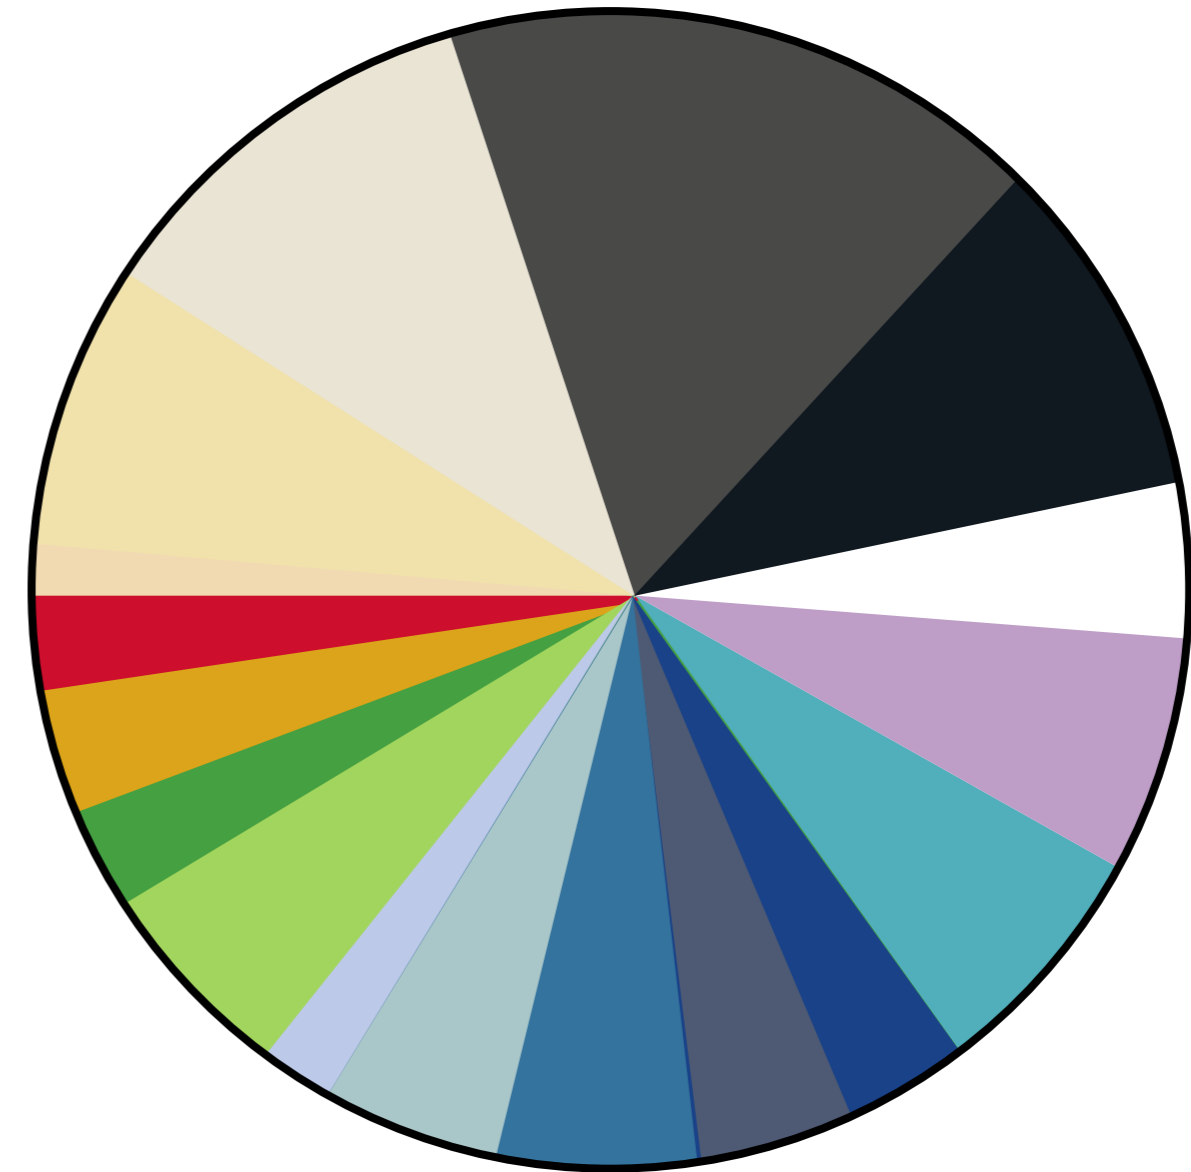

COLOR PALETTE

PMS-ART COLORS

TPG-GROUND YARN COLORS

MENS SHORT SLEEVE GRAPHIC
1000004476

FABRIC: CVC JERSEY - 60/40 ORGANIC COTTON / RECYCLED POLYESTER
WEIGHT: MAIN BODY - 180GSM

LOGO ART
HD INK

WL SLEEVE ART
SOFT HAND SCREEN PRINT

MAS24 SP TOP G YTH
1000004705

FABRIC: CVC JERSEY - 60/40 ORGANIC COTTON / RECYCLED POLYESTER
WEIGHT: MAIN BODY - 180GSM

LOGO ART
HD INK

FRONT ART
SOFT HAND SCREEN PRINT

White	Black	Dark Blue	Light Blue	Green
Light Green	Dark Green	Dark Blue	Red	Gold
Blue	Light Blue	Light Green	Orange	

FRONT ART
SUBLIMATION

White	Black	Red	Orange	Light Orange
Dark Green	Dark Grey	Yellow	Light Blue	

MARVEL | ARTIST SERIES