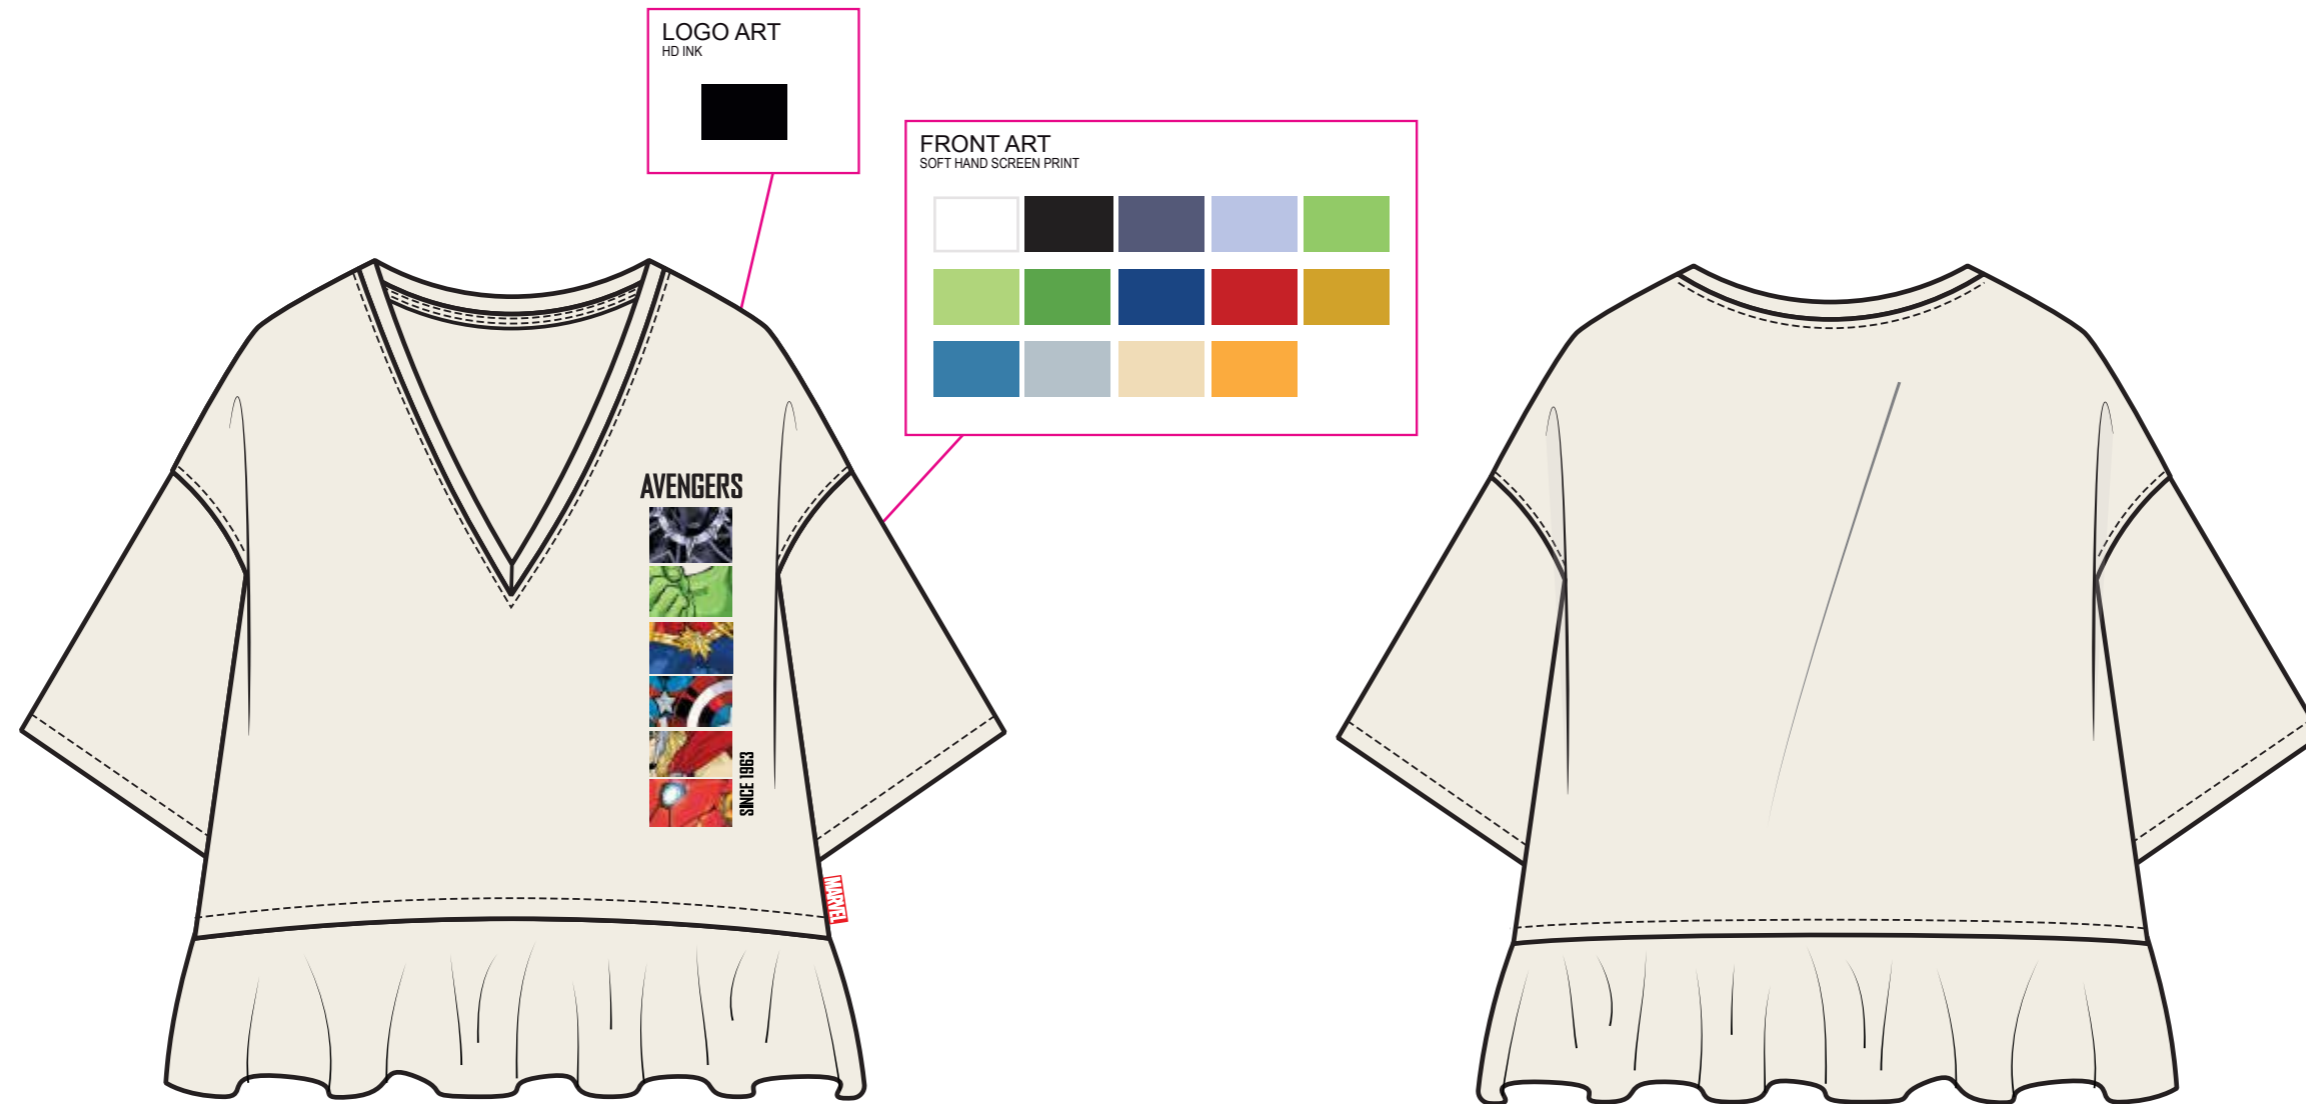

FABRIC: CVC FLEECE - 60/40 ORGANIC COTTON / RECYCLED POLY, 1X1RIB
WEIGHT: MAIN BODY - 300GSM, 1X1 RIB - 320 GSM

FRONT ART
WOVEN APPLIQUE - SOFT HAND SCREEN PRINT W/ZIG ZAG STITCH

White	Black	Dark Blue	Light Blue	Green
Light Green	Dark Green	Blue	Red	Yellow
Light Blue	Grey	Orange	Yellow	

LOGO ART
HD INK

WR SLEEVE ART
SOFT HAND SCREEN PRINT

BACK ART
SOFT HAND SCREEN PRINT

WOMENS FASHION TOP
1000004547/1000007041

FABRIC: CVC JERSEY - 60/40 ORGANIC COTTON / RECYCLED POLYESTER
WEIGHT: MAIN BODY - 200GSM

MAS24 SP TOP G YTH
1000004705

FABRIC: CVC JERSEY - 60/40 ORGANIC COTTON / RECYCLED POLYESTER
WEIGHT: MAIN BODY - 180GSM

LOGO ART
HD INK

FRONT ART
SOFT HAND SCREEN PRINT

White	Black	Dark Blue	Light Blue	Green
Light Green	Dark Green	Dark Blue	Red	Gold
Blue	Light Blue	Light Green	Orange	

FRONT ART
SUBLIMATION

White	Black	Red	Orange	Light Orange
Dark Green	Dark Grey	Yellow	Light Blue	

MARVEL | ARTIST SERIES