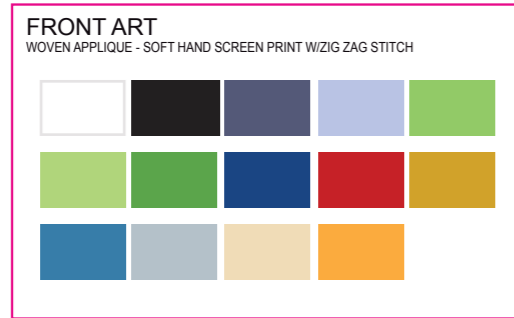

COLOR PALETTE

PMS-ART COLORS

TPG-GROUND YARN COLORS

MENS SHORT SLEEVE GRAPHIC
1000004476

FABRIC: CVC JERSEY - 60/40 ORGANIC COTTON / RECYCLED POLYESTER
WEIGHT: MAIN BODY - 180GSM

LOGO ART
HD INK

WL SLEEVE ART
SOFT HAND SCREEN PRINT

BACK ART
SOFT HAND SCREEN PRINT

FRONT WR ART
SUBLIMATION

MAS24 SP TOP B YTH
1000004650

FABRIC: CVC JERSEY - 60/40 ORGANIC COTTON / RECYCLED POLY,ESTER
WEIGHT: MAIN BODY - 180GSM

WOMENS DRESS
1000004581/1000007043

FABRIC: CVC FLEECE - 60/40 ORGANIC COTTON / RECYCLED POLY, 1X1RIB
WEIGHT: MAIN BODY - 300GSM, 1X1 RIB - 320 GSM

FRONT ART
WOVEN APPLIQUE - SOFT HAND SCREEN PRINT W/ZIG ZAG STITCH

White	Black	Dark Blue	Light Blue	Green
Light Green	Dark Green	Blue	Red	Yellow
Light Blue	Grey	Orange	Yellow	