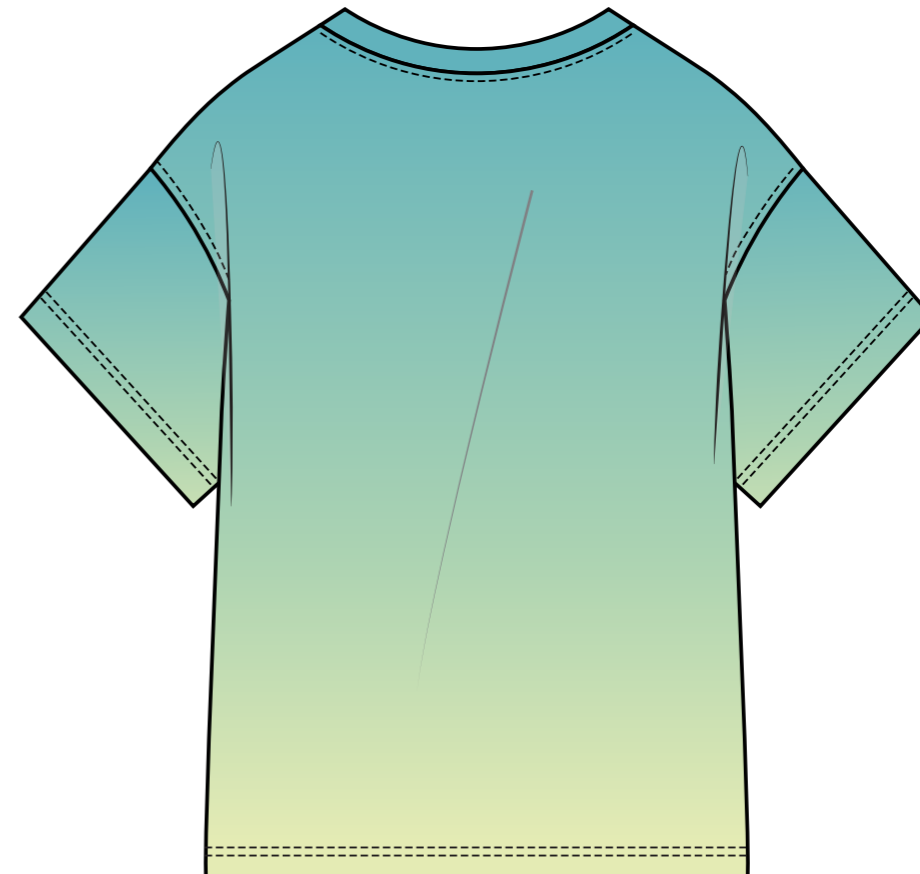

COLOR PALETTE

PMS-ART COLORS

TPG-GROUND YARN COLORS

MENS SHORT SLEEVE GRAPHIC
1000004476

FABRIC: CVC JERSEY - 60/40 ORGANIC COTTON / RECYCLED POLYESTER
WEIGHT: MAIN BODY - 180GSM

LOGO ART
HD INK

WL SLEEVE ART
SOFT HAND SCREEN PRINT

BACK ART
SOFT HAND SCREEN PRINT

FRONT WR ART
SUBLIMATION

MAS24 SP TOP B YTH
1000004650

FABRIC: CVC JERSEY - 60/40 ORGANIC COTTON / RECYCLED POLY,ESTER
WEIGHT: MAIN BODY - 180GSM

WOMENS DRESS
1000004581/1000007043

FABRIC: CVC FLEECE - 60/40 ORGANIC COTTON / RECYCLED POLY, 1X1RIB
WEIGHT: MAIN BODY - 300GSM, 1X1 RIB - 320 GSM

FRONT ART
WOVEN APPLIQUE - SOFT HAND SCREEN PRINT W/ZIG ZAG STITCH

White	Black	Dark Blue	Light Blue	Green
Light Green	Dark Green	Blue	Red	Yellow
Light Blue	Grey	Orange	Yellow	

MAS24 SP TOP G YTH
1000004705

FABRIC: CVC JERSEY - 60/40 ORGANIC COTTON / RECYCLED POLYESTER
WEIGHT: MAIN BODY - 180GSM

LOGO ART
HD INK

FRONT ART
SOFT HAND SCREEN PRINT

White	Black	Dark Blue	Light Blue	Green
Light Green	Dark Green	Dark Blue	Red	Gold
Blue	Light Blue	Light Green	Orange	