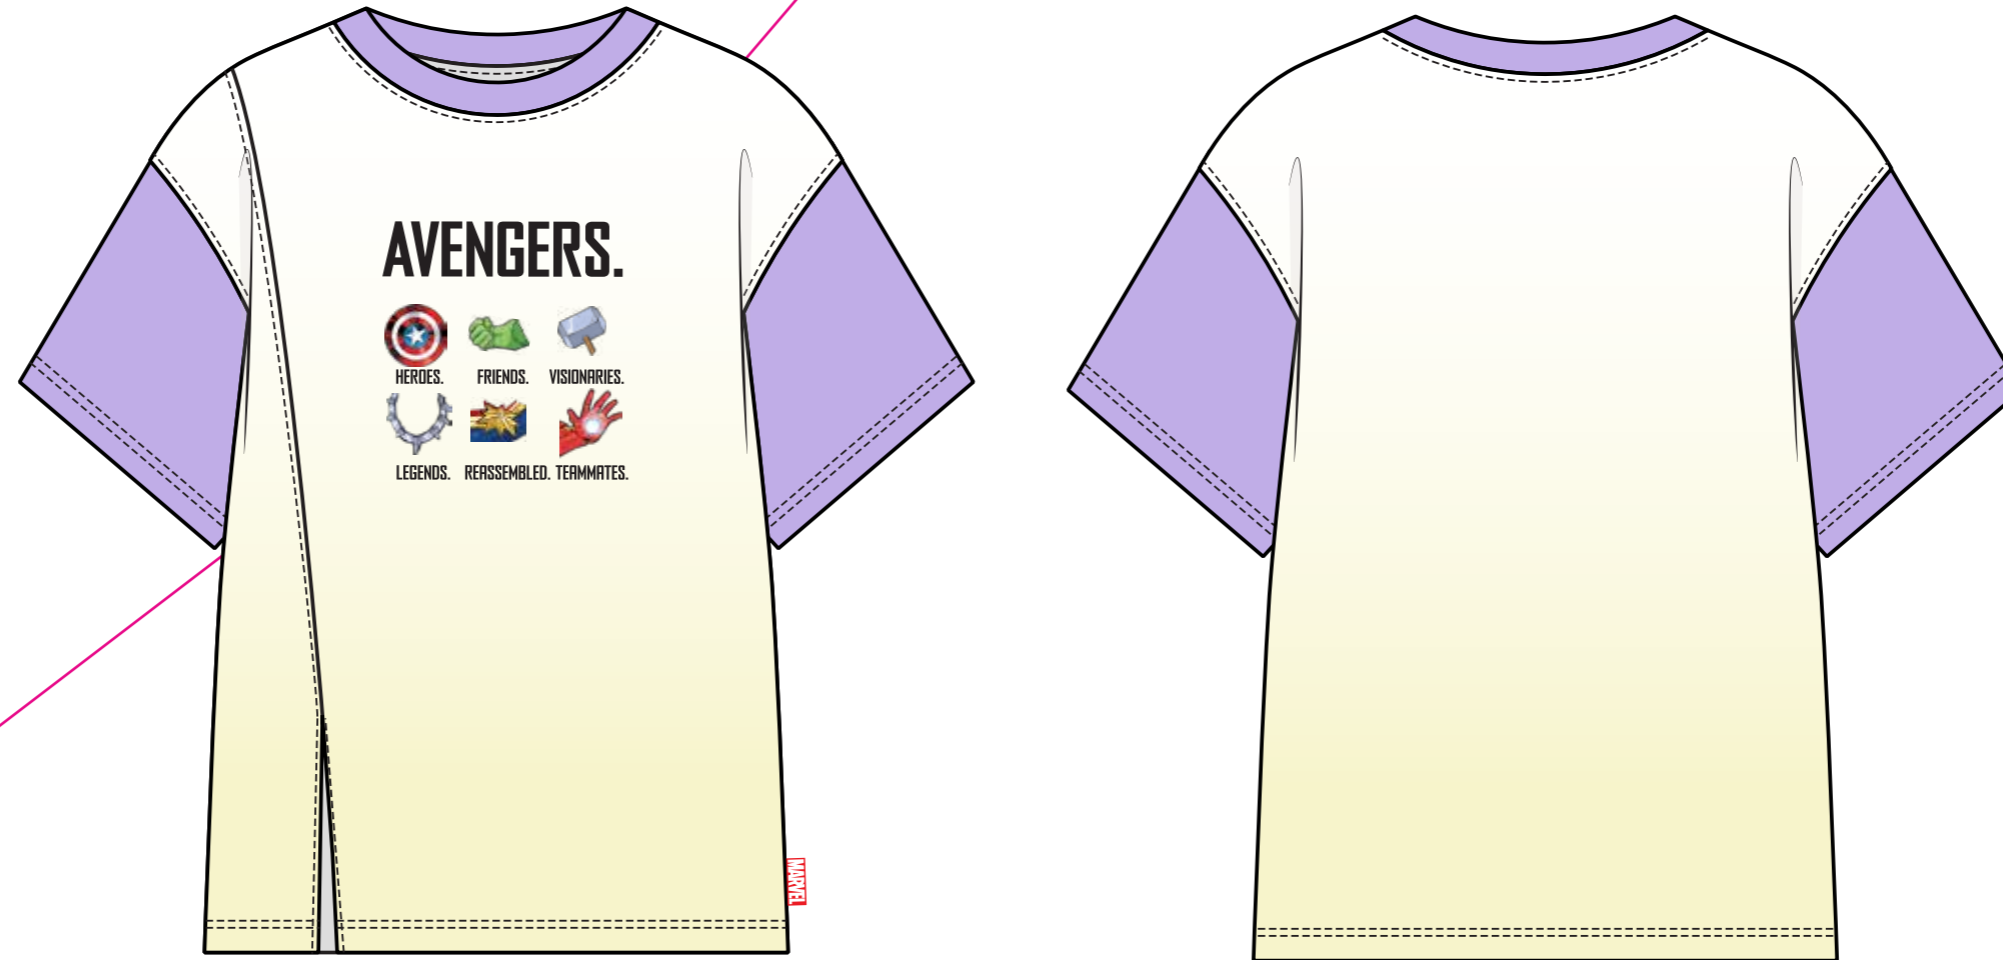

BACK ART
SOFT HAND SCREEN PRINT

FRONT WR ART
SUBLIMATION

MAS24 SP TOP B YTH
1000004650

FABRIC: CVC JERSEY - 60/40 ORGANIC COTTON / RECYCLED POLY,ESTER
WEIGHT: MAIN BODY - 180GSM

WOMENS DRESS
1000004581/1000007043

FABRIC: CVC FLEECE - 60/40 ORGANIC COTTON / RECYCLED POLY, 1X1RIB
WEIGHT: MAIN BODY - 300GSM, 1X1 RIB - 320 GSM

FRONT ART
WOVEN APPLIQUE - SOFT HAND SCREEN PRINT W/ZIG ZAG STITCH

White	Black	Dark Blue	Light Blue	Green
Light Green	Dark Green	Blue	Red	Yellow
Light Blue	Grey	Orange	Yellow	

LOGO ART
HD INK

WR SLEEVE ART
SOFT HAND SCREEN PRINT

BACK ART
SOFT HAND SCREEN PRINT

WOMENS FASHION TOP
1000004547/1000007041

FABRIC: CVC JERSEY - 60/40 ORGANIC COTTON / RECYCLED POLYESTER
WEIGHT: MAIN BODY - 200GSM

MAS24 SP TOP G YTH
1000004705

FABRIC: CVC JERSEY - 60/40 ORGANIC COTTON / RECYCLED POLYESTER
WEIGHT: MAIN BODY - 180GSM

LOGO ART
HD INK

FRONT ART
SOFT HAND SCREEN PRINT

White	Black	Dark Blue	Light Blue	Green
Light Green	Dark Green	Dark Blue	Red	Gold
Blue	Light Blue	Light Green	Orange	