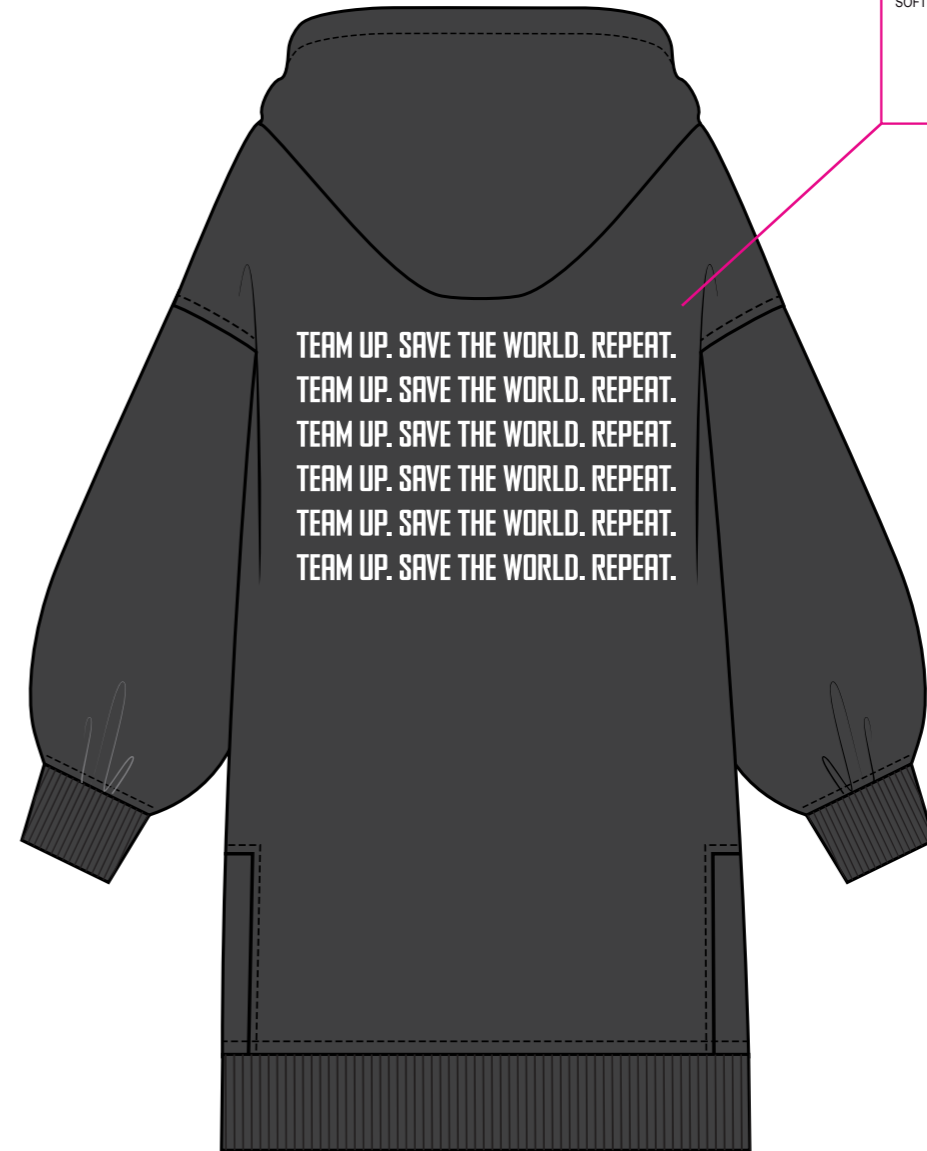

BACK ART
SOFT HAND SCREEN PRINT

FRONT WR ART
SUBLIMATION

MAS24 SP TOP B YTH
1000004650

FABRIC: CVC JERSEY - 60/40 ORGANIC COTTON / RECYCLED POLY,ESTER
WEIGHT: MAIN BODY - 180GSM

WOMENS DRESS
1000004581/1000007043

FABRIC: CVC FLEECE - 60/40 ORGANIC COTTON / RECYCLED POLY, 1X1RIB
WEIGHT: MAIN BODY - 300GSM, 1X1 RIB - 320 GSM

FRONT ART
WOVEN APPLIQUE - SOFT HAND SCREEN PRINT W/ZIG ZAG STITCH

White	Black	Dark Blue	Light Blue	Green
Light Green	Dark Green	Blue	Red	Yellow
Light Blue	Grey	Orange	Yellow	

LOGO ART
HD INK

WR SLEEVE ART
SOFT HAND SCREEN PRINT

BACK ART
SOFT HAND SCREEN PRINT

WOMENS FASHION TOP
1000004547/1000007041

FABRIC: CVC JERSEY - 60/40 ORGANIC COTTON / RECYCLED POLYESTER
WEIGHT: MAIN BODY - 200GSM

MAS24 SP TOP G YTH
1000004705

FABRIC: CVC JERSEY - 60/40 ORGANIC COTTON / RECYCLED POLYESTER
WEIGHT: MAIN BODY - 180GSM

LOGO ART
HD INK

FRONT ART
SOFT HAND SCREEN PRINT

White	Black	Dark Blue	Light Blue	Green
Light Green	Dark Green	Dark Blue	Red	Gold
Blue	Light Blue	Light Green	Orange	