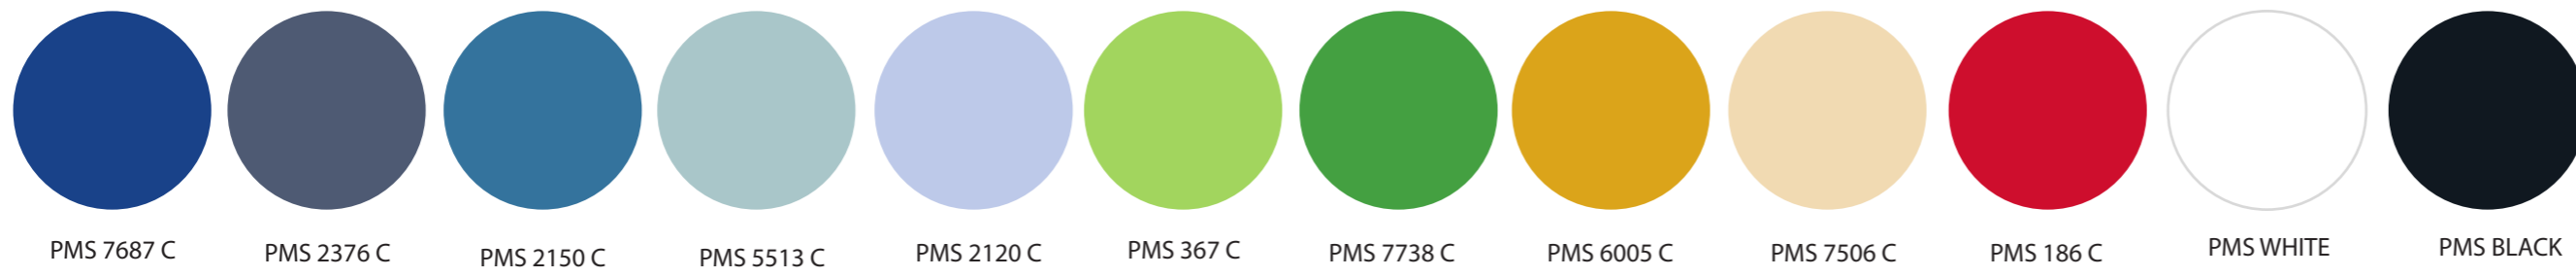

COLOR PALETTE

PMS-ART COLORS

TPG-GROUND YARN COLORS

MENS SHORT SLEEVE GRAPHIC
1000004476

FABRIC: CVC JERSEY - 60/40 ORGANIC COTTON / RECYCLED POLYESTER
WEIGHT: MAIN BODY - 180GSM

LOGO ART
HD INK

WL SLEEVE ART
SOFT HAND SCREEN PRINT