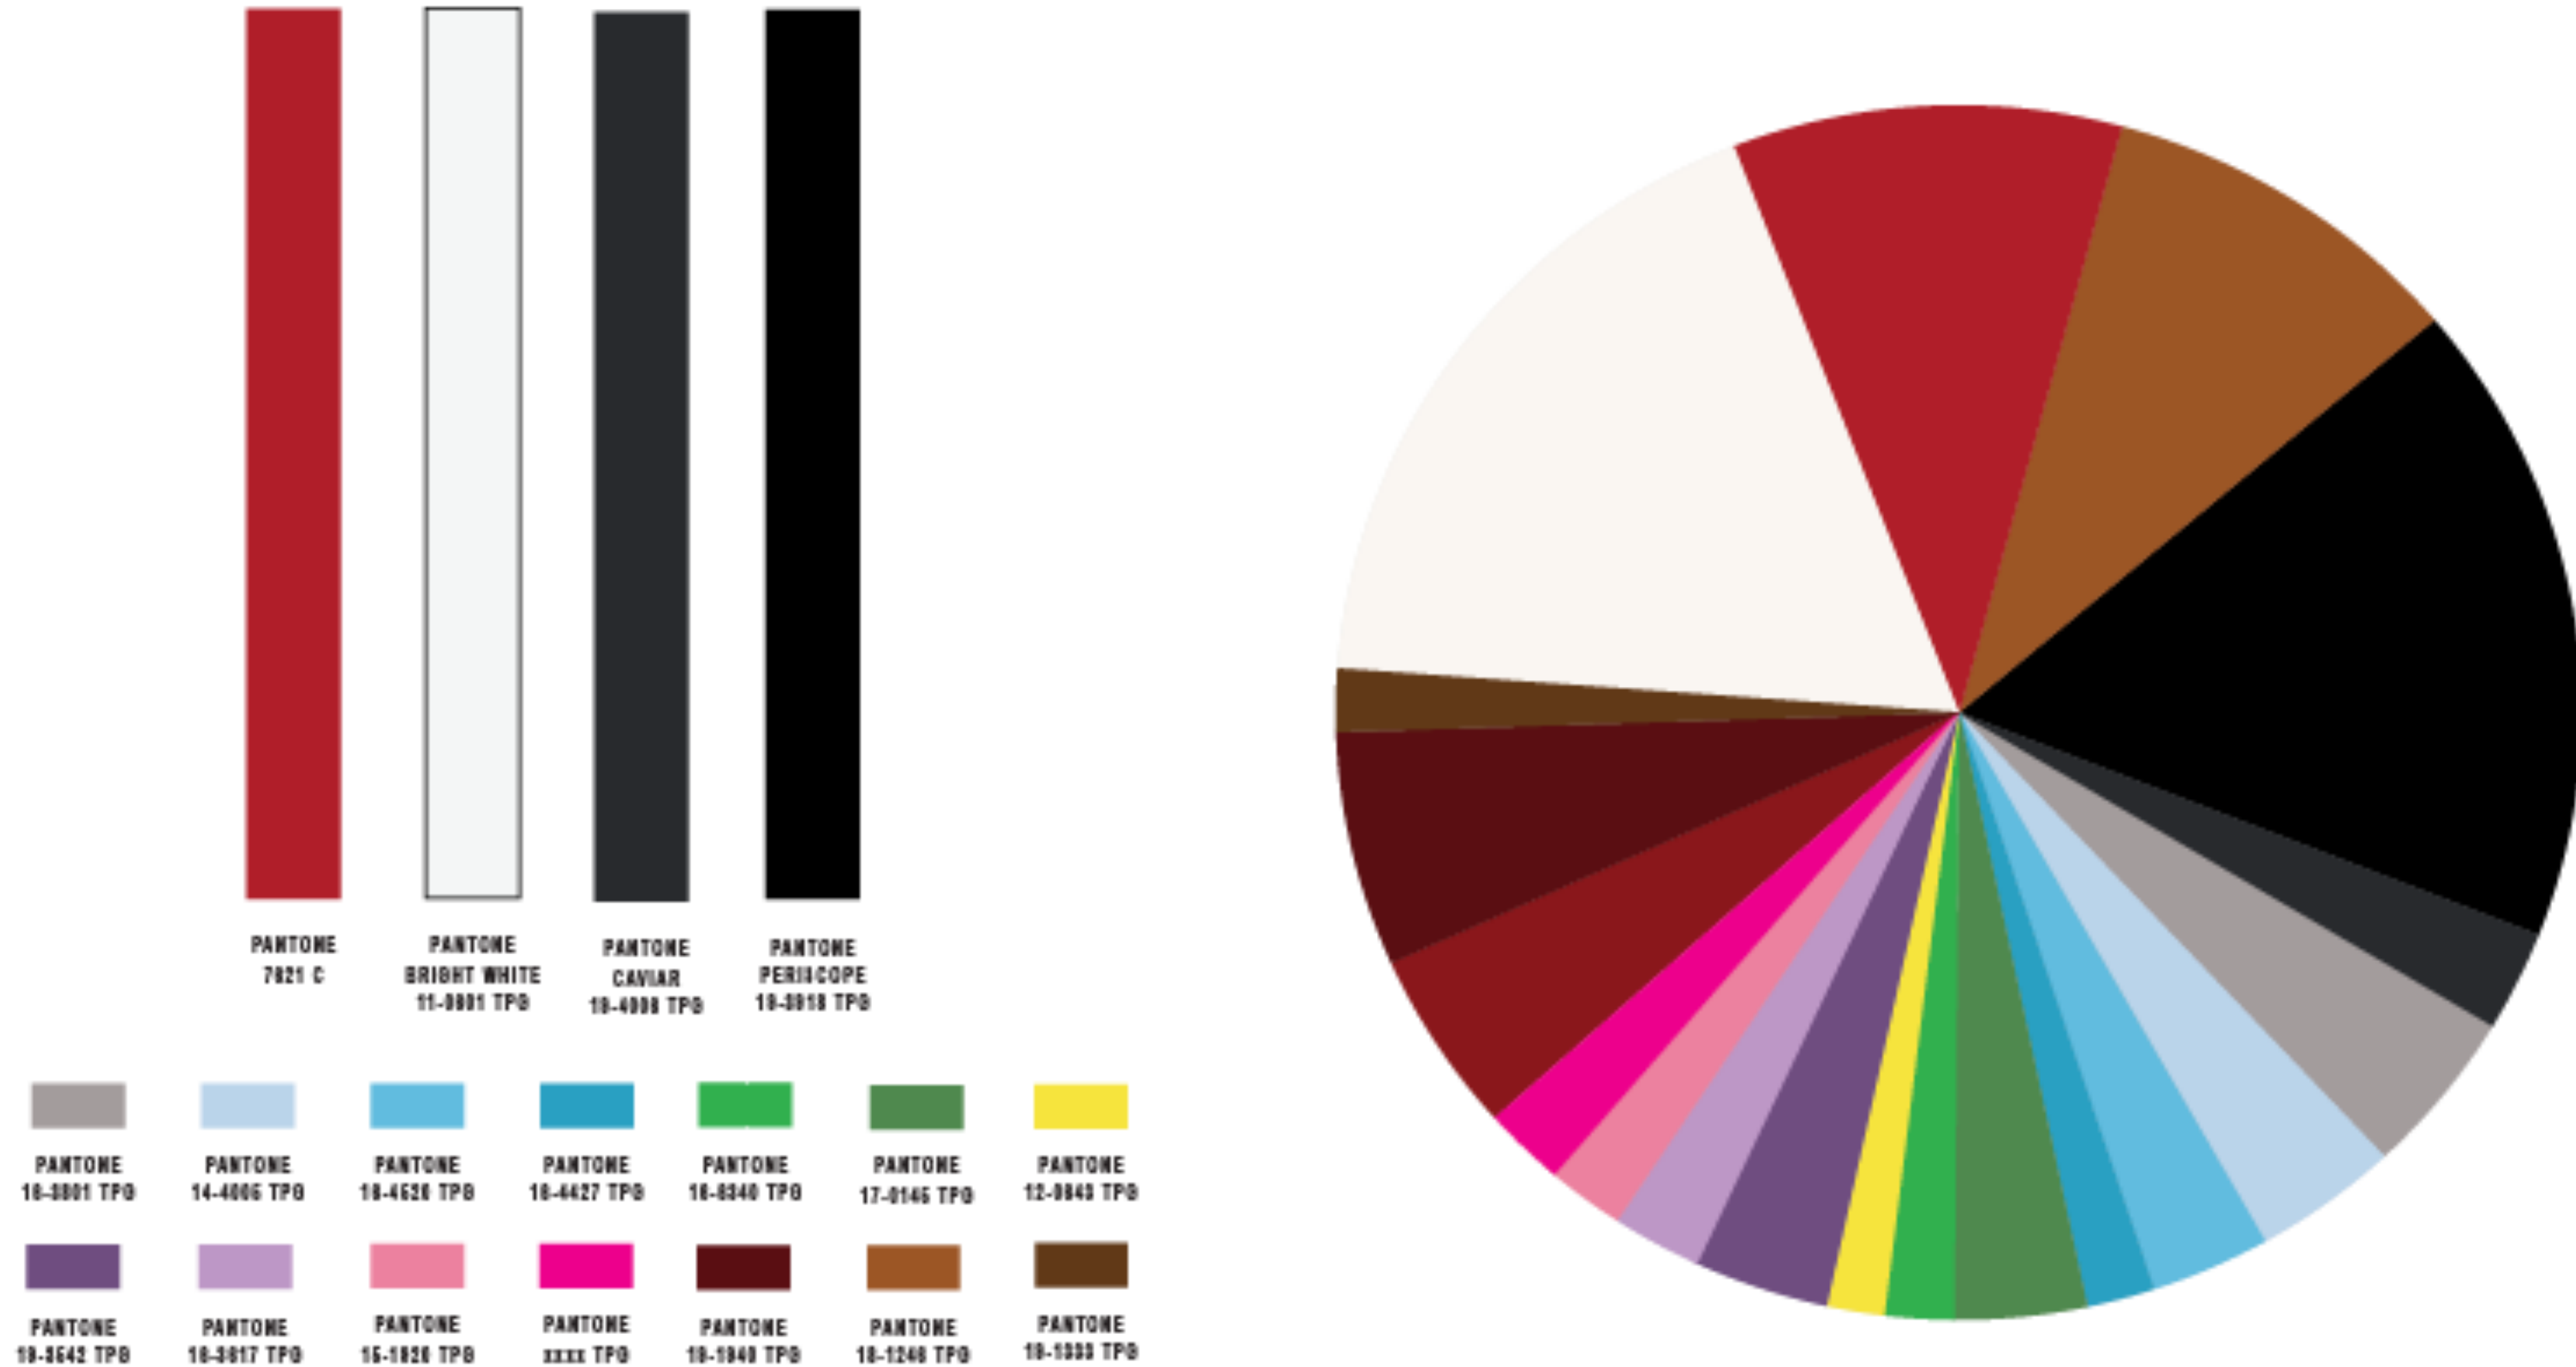

# DEADPOOL-D23

**Q4 FY24**  
**D23: DEADPOOL CAPSULE**  
COLOR PALETTE

CUSTOM BACK NECK  
TAPE

WOVEN TAG

DIGITAL PRINT

EMBROIDERY

RUBBER HEAT TRANSFER

Q4 FY24  
D23: DEADPOOL CAPSULE  
ASSORTMENT OVERVIEW