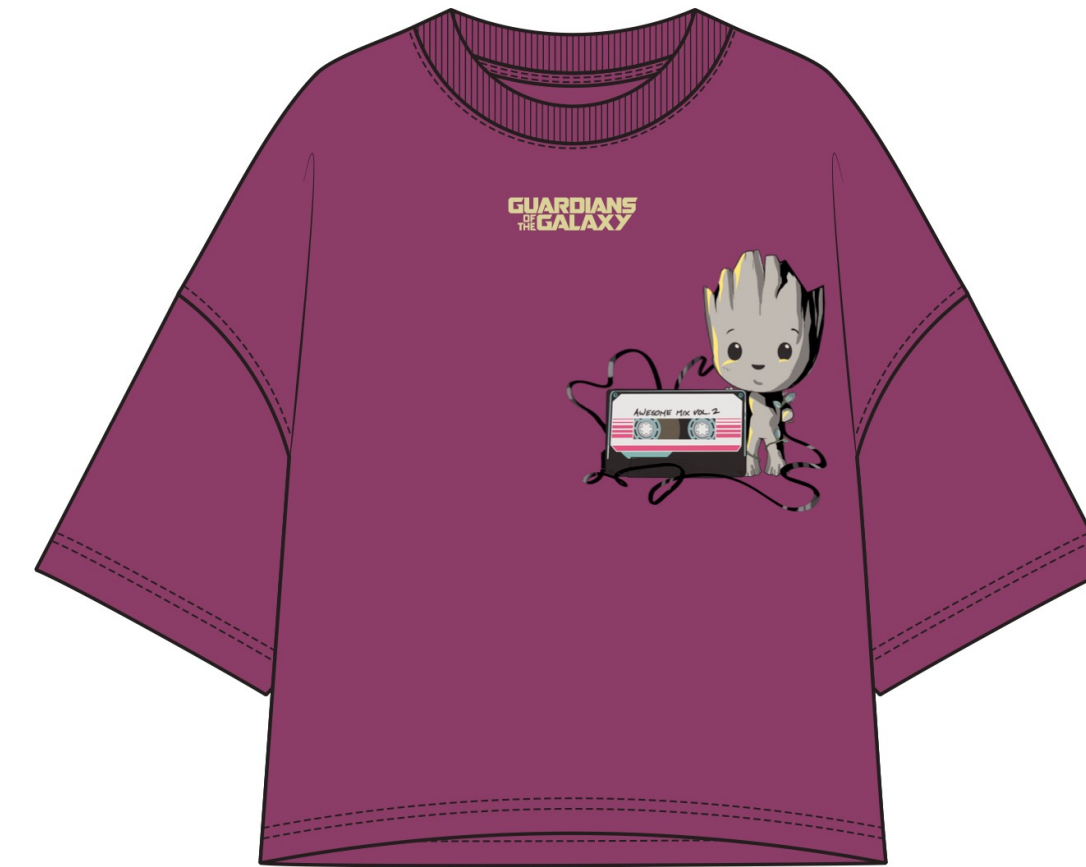

GOTG RS 424 PRMSST ADW
GRC# 1000021440
MSRP $36.99

- *Art Application: Digital Print, Embroidery*
- *Details: Drop Sleeve, Slub Tee*
- *Fabric: CVC Jersey – 60/40 Organic Cotton / Recycled Poly, 1x1 Rib*
- *Weight: Main Body - 220gsm, 1x1 Rib - 240gsm*
- *Sizing: XS-3X*
- *Set: 07/01/2024 | Out Date: 06/27/2026*
- *Packaging | TBD*
- *Global O&O and FBM*