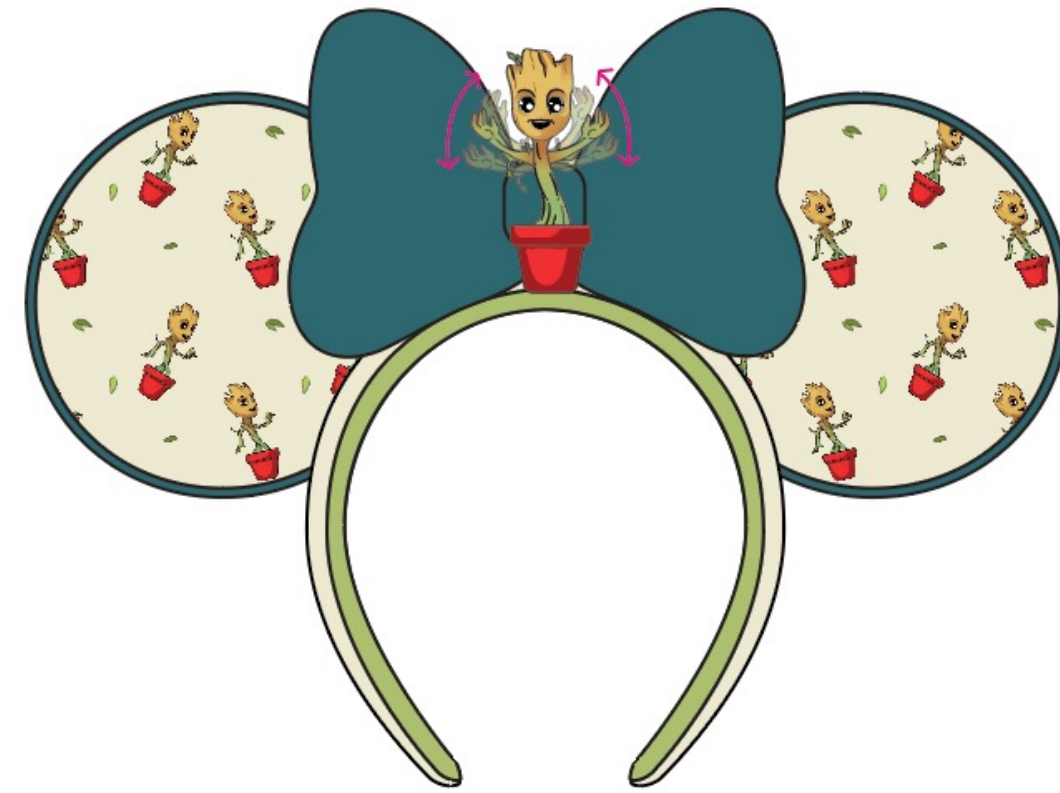

Q4 FY24
GROOT EVERGREEN
ASSORTMENT OVERVIEW

MERCH
MAINSTREAMER