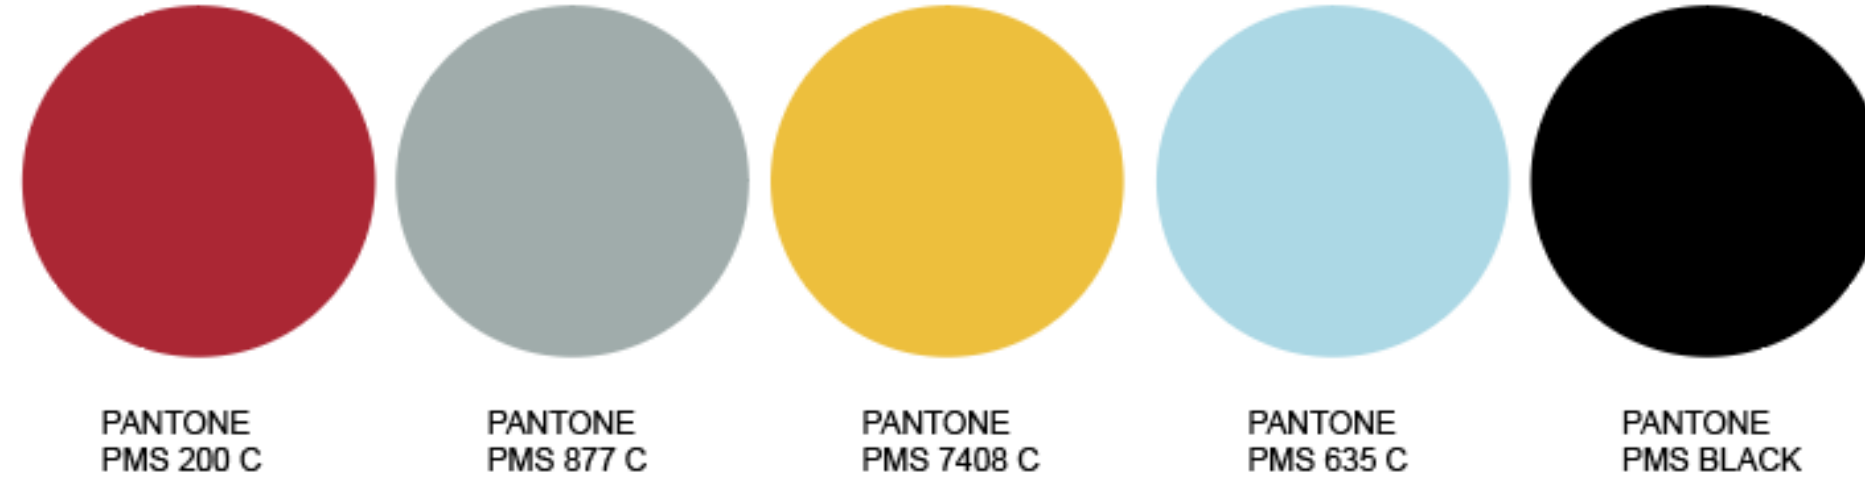

**Q4 FY24**  
**KEY CATEGORY**  
ADULT ACCESSORIES - MAGICBANDS

**AVNGRS 424 MB+ OE**

**GRC# 1000021525**

**MSRP \$39.99**

- *Art Application:*
- *Details:*
- *Dimensions:*
- *Materials:*

**Q4 FY24**  
**CHARACTER ESSENTIALS: IRON MAN**  
COLOR PALETTE

PMS-ART COLORS

TPG-GROUND YARN COLORS

**Q4 FY24**  
**CHARACTER ESSENTIALS: IRON MAN**  
ASSORTMENT OVERVIEW

**Q4 FY24**  
**CHARACTER ESSENTIALS: IRON MAN**  
ADULT APPAREL

**IRNMN 424 FLC ADL**

GRC# 1000021426