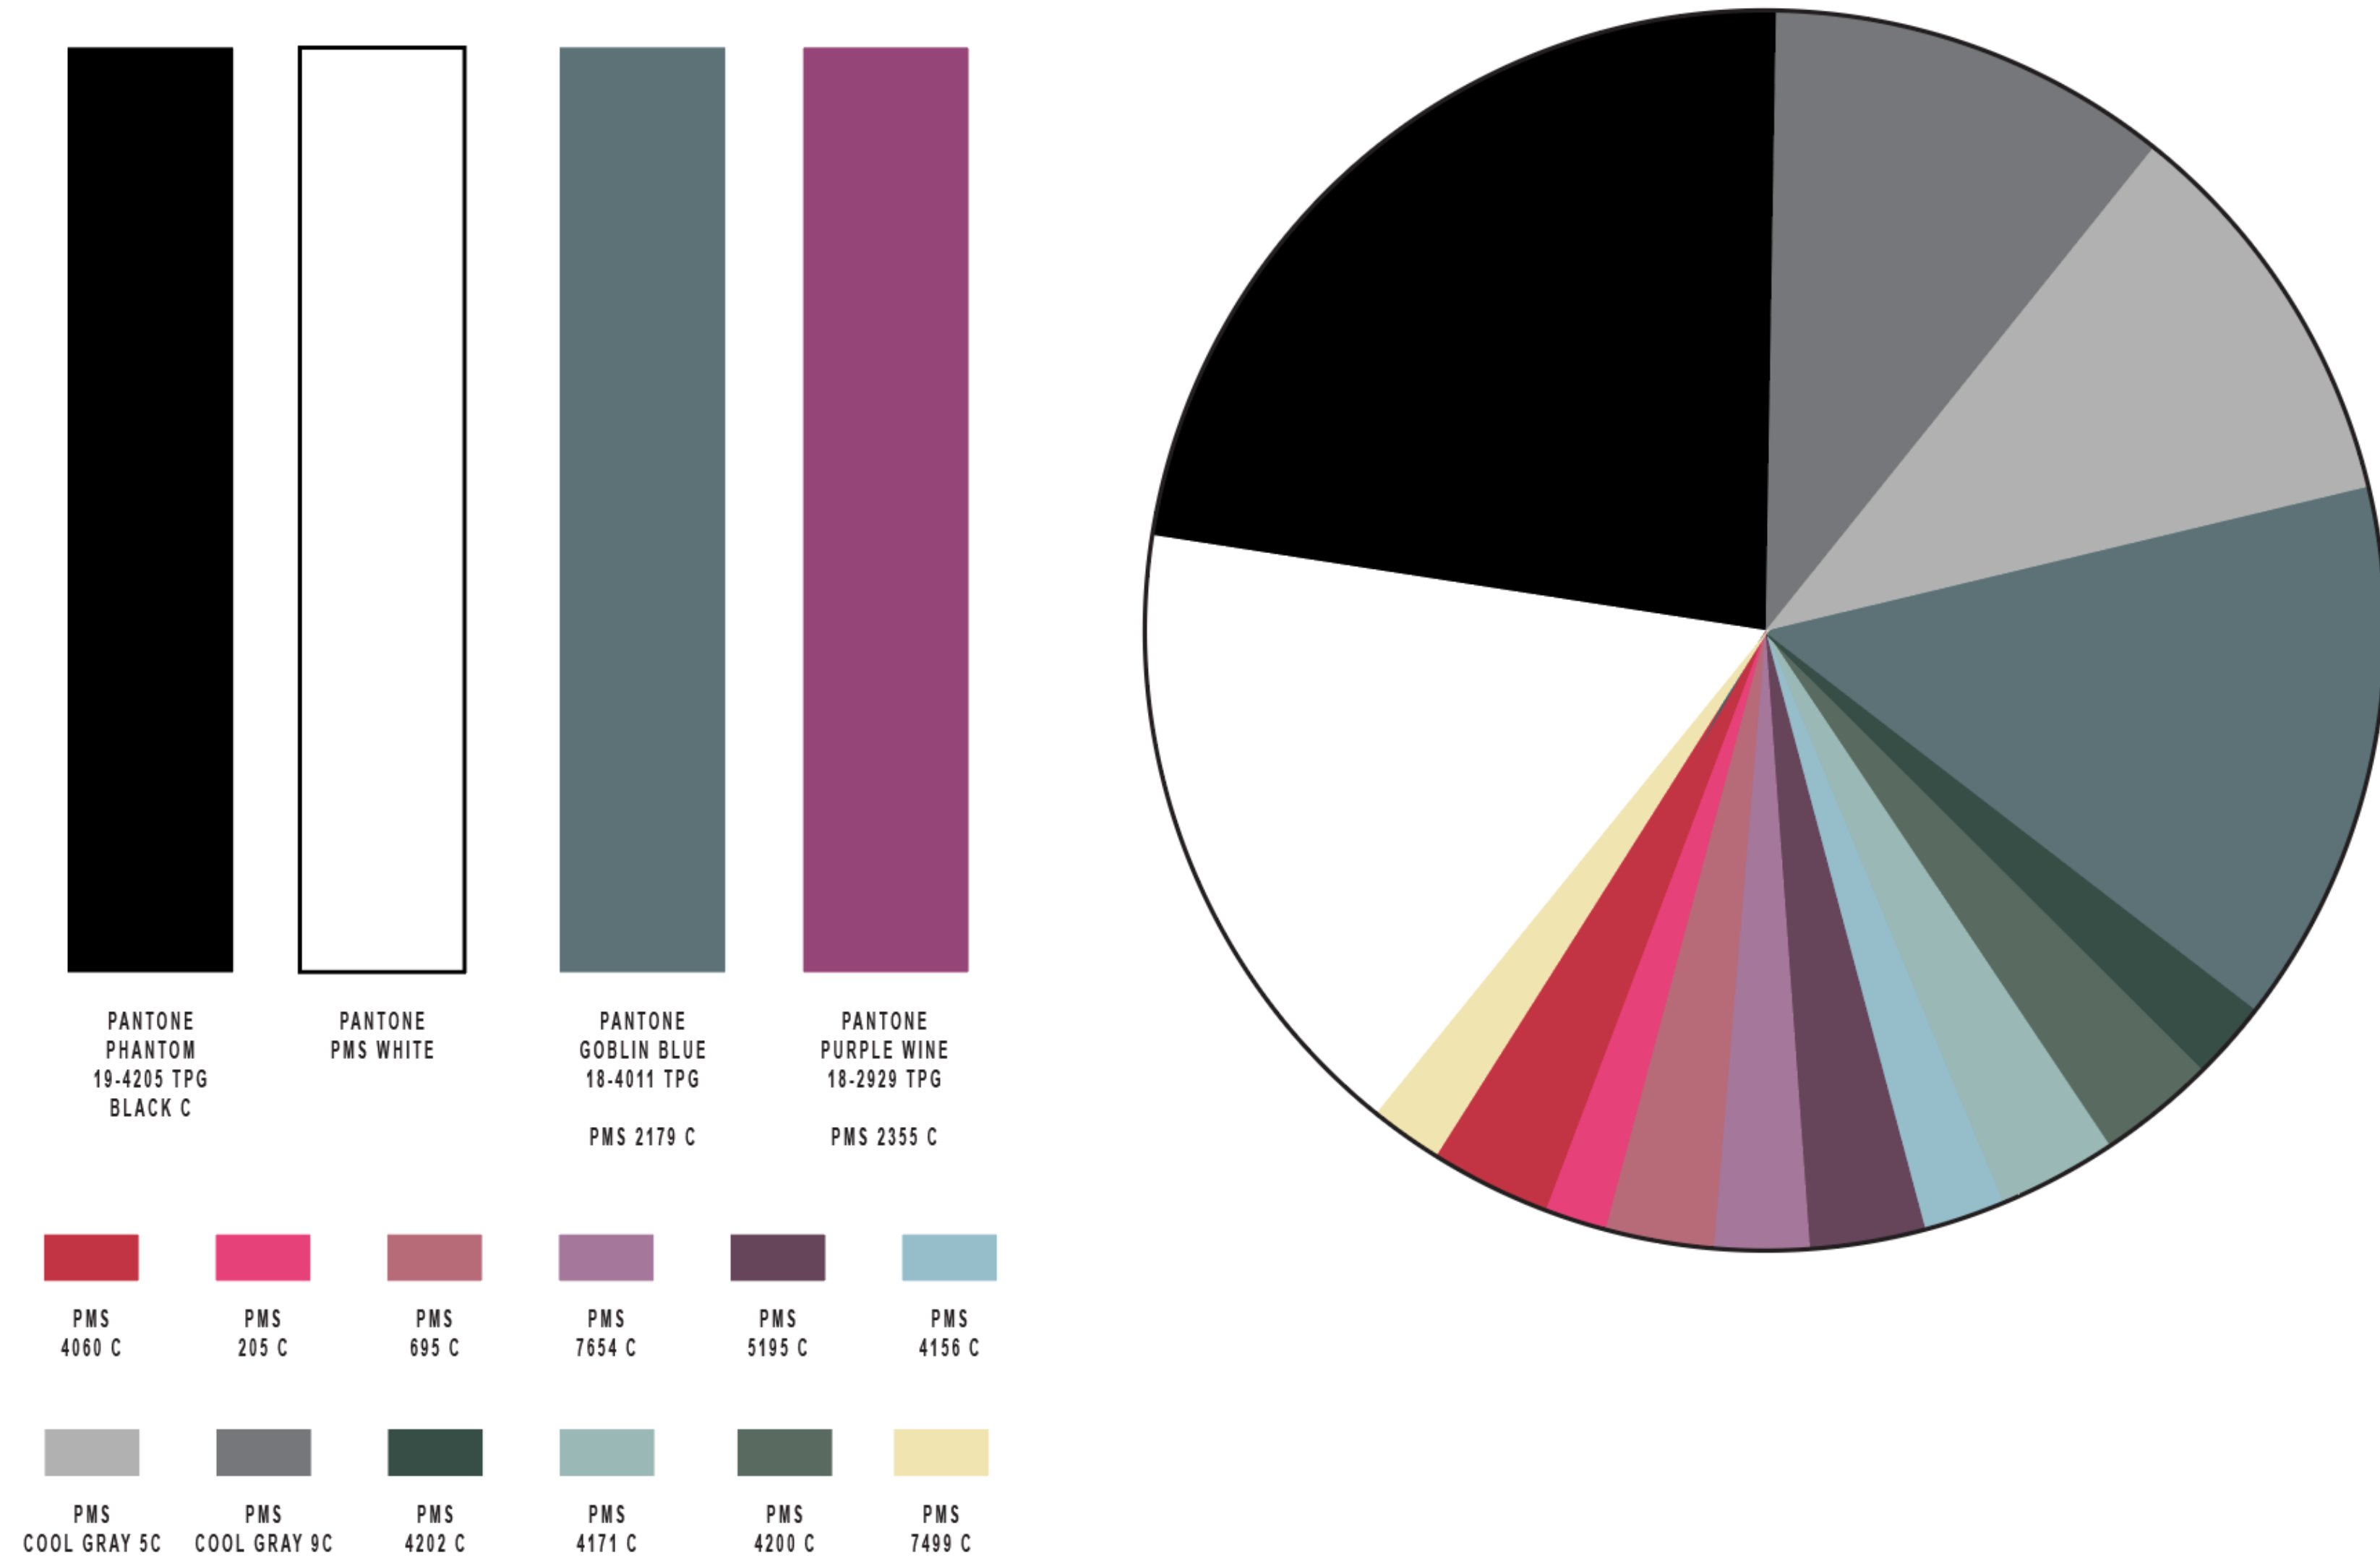

Q4 FY24
GOTG: ROCK STARS
COLOR PALETTE