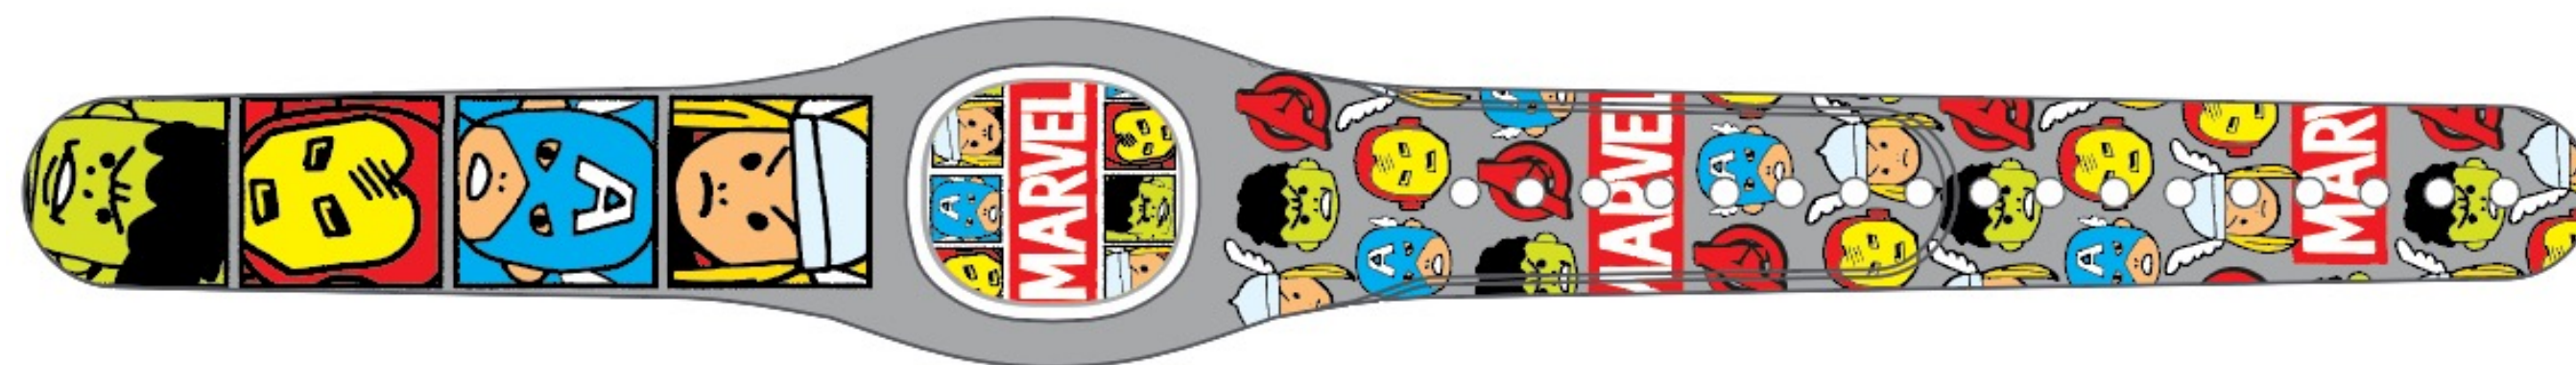

Q4 FY24  
MVL YOUTH SLEEPWEAR  
YOUTH APPAREL

AVNG TF OC LL SLPST YTH

GRC# 1000021414

MSRP \$24.99

- Art Application: Screen Print, Puff Print, All Over Print
  - Fabric: 1x1 Rib Heavy Brushed Back Knit - 100% Organic Cotton
  - Weight: 250gsm
  - Sizes: 2 to 10
  - Set: 07/01/2024 | Out Date: 12/28/2024
  - Packaging Type | None
- Global O&O and FBM

**Q4 FY24**  
**KEY CATEGORY**  
ADULT ACCESSORIES - MAGICBANDS

**AVNGRS 424 MB+ OE**

**GRC# 1000021525**

**MSRP \$39.99**

- *Art Application:*
- *Details:*
- *Dimensions:*
- *Materials:*

**Q4 FY24**  
**CHARACTER ESSENTIALS: IRON MAN**  
COLOR PALETTE