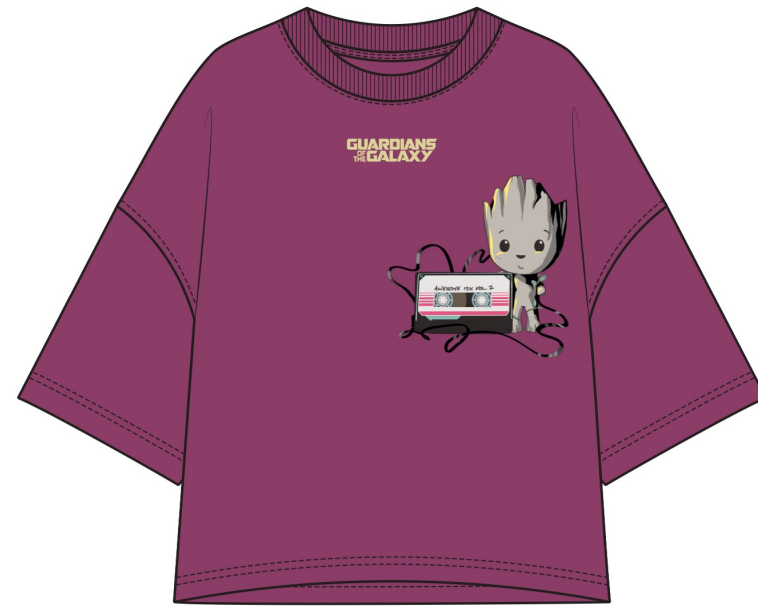

Q4 FY24
GOTG: ROCK STARS
ASSORTMENT OVERVIEW