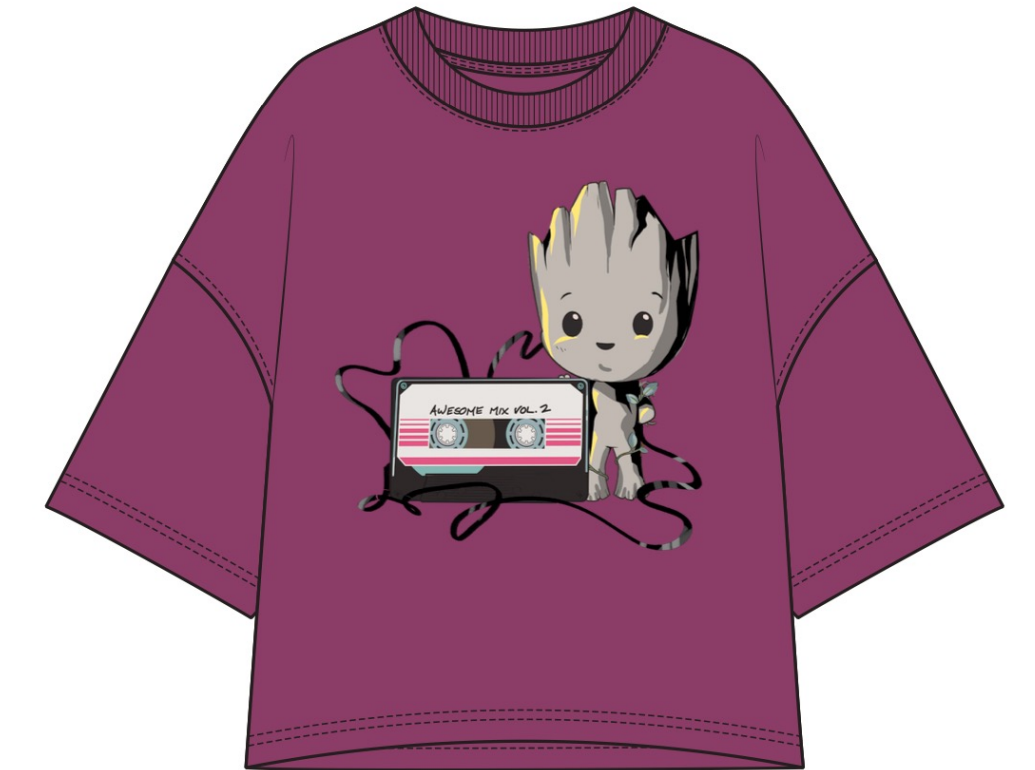

GOTG RS GRT TAPE TP YTH

GRC# 1000021241

MSRP $29.99

1. *Art Application: Digital Print, High Shine Print, Back Neck Tape*
   - *Details: Set in Sleeve, Velvet Back Neck Tape*
   - *Fabric: CVC Jersey – 60/40 Organic Cotton / Recycled Poly, 1x1 Rib*
   - *Weight: Main Body – 220gsm*
   - *Sizes: 3 to 13*
   - *Set: 07/01/2024 | Out Date: 06/27/2026*
   - *Packaging Type | None*
2. *Global O&O and FBM*