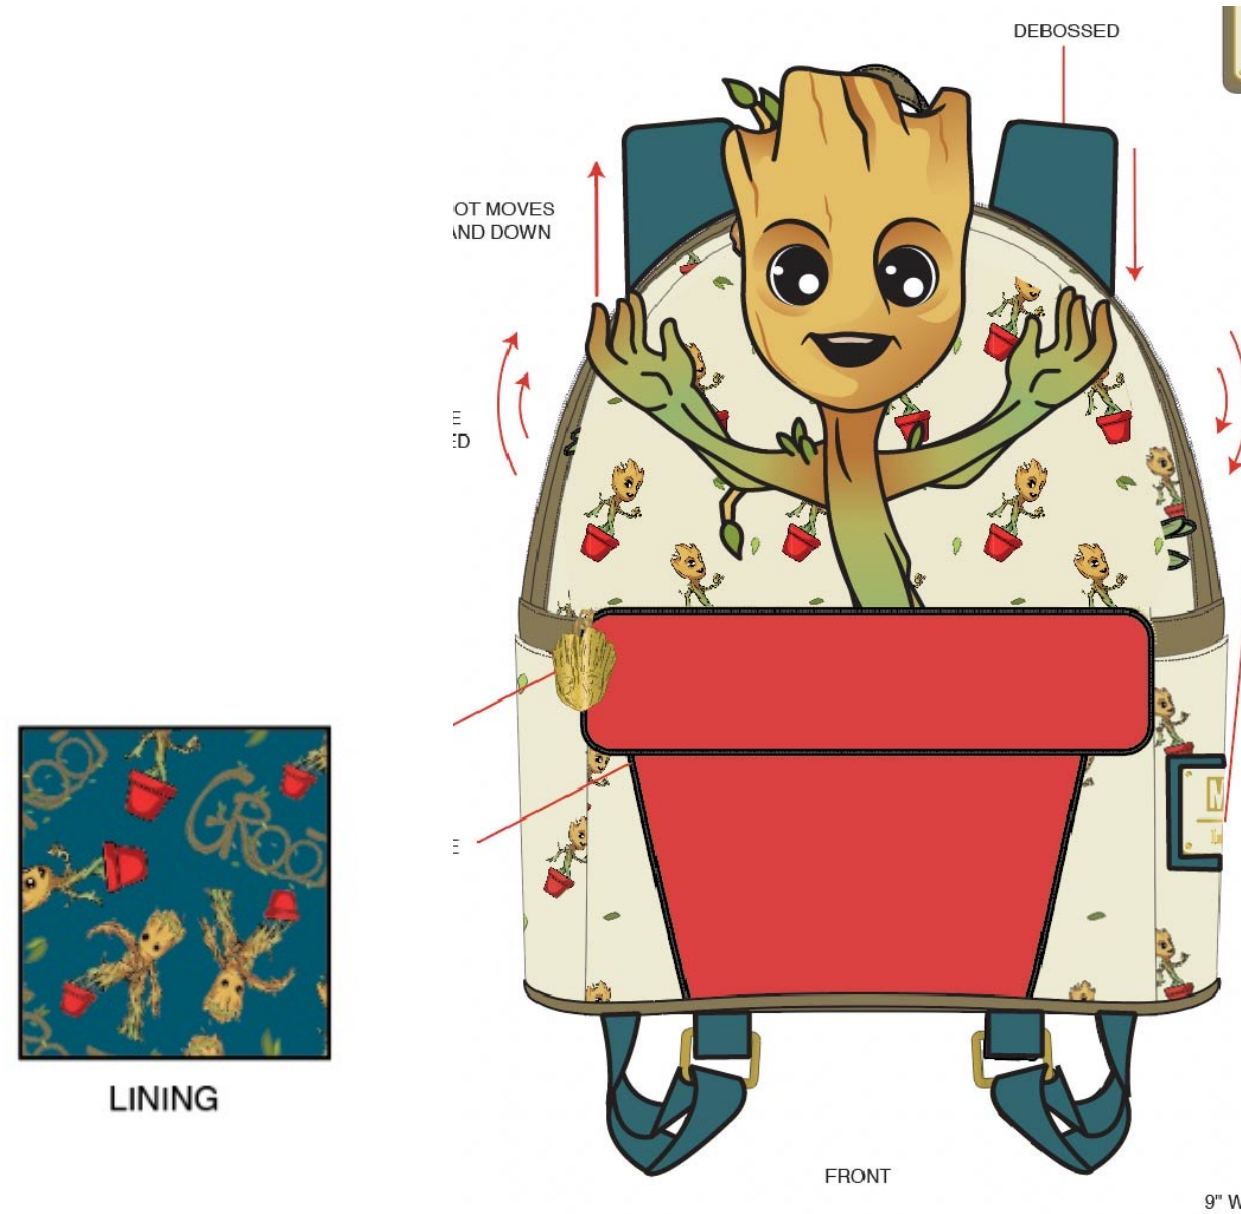

Q4 FY24
GROOT EVERGREEN
ADULT ACCESSORIES

MERCH
MAINSTREAMER

GROOT 424 LF MBKPK

GRC# 1000021453

MSRP $85.00

- Art Application:
- Details:
- Dimensions:
- Materials:
- Sizing: N/A
- Set: 07/01/2024 | Out Date: 06/27/2026
- Packaging | TBD
- Global O&O