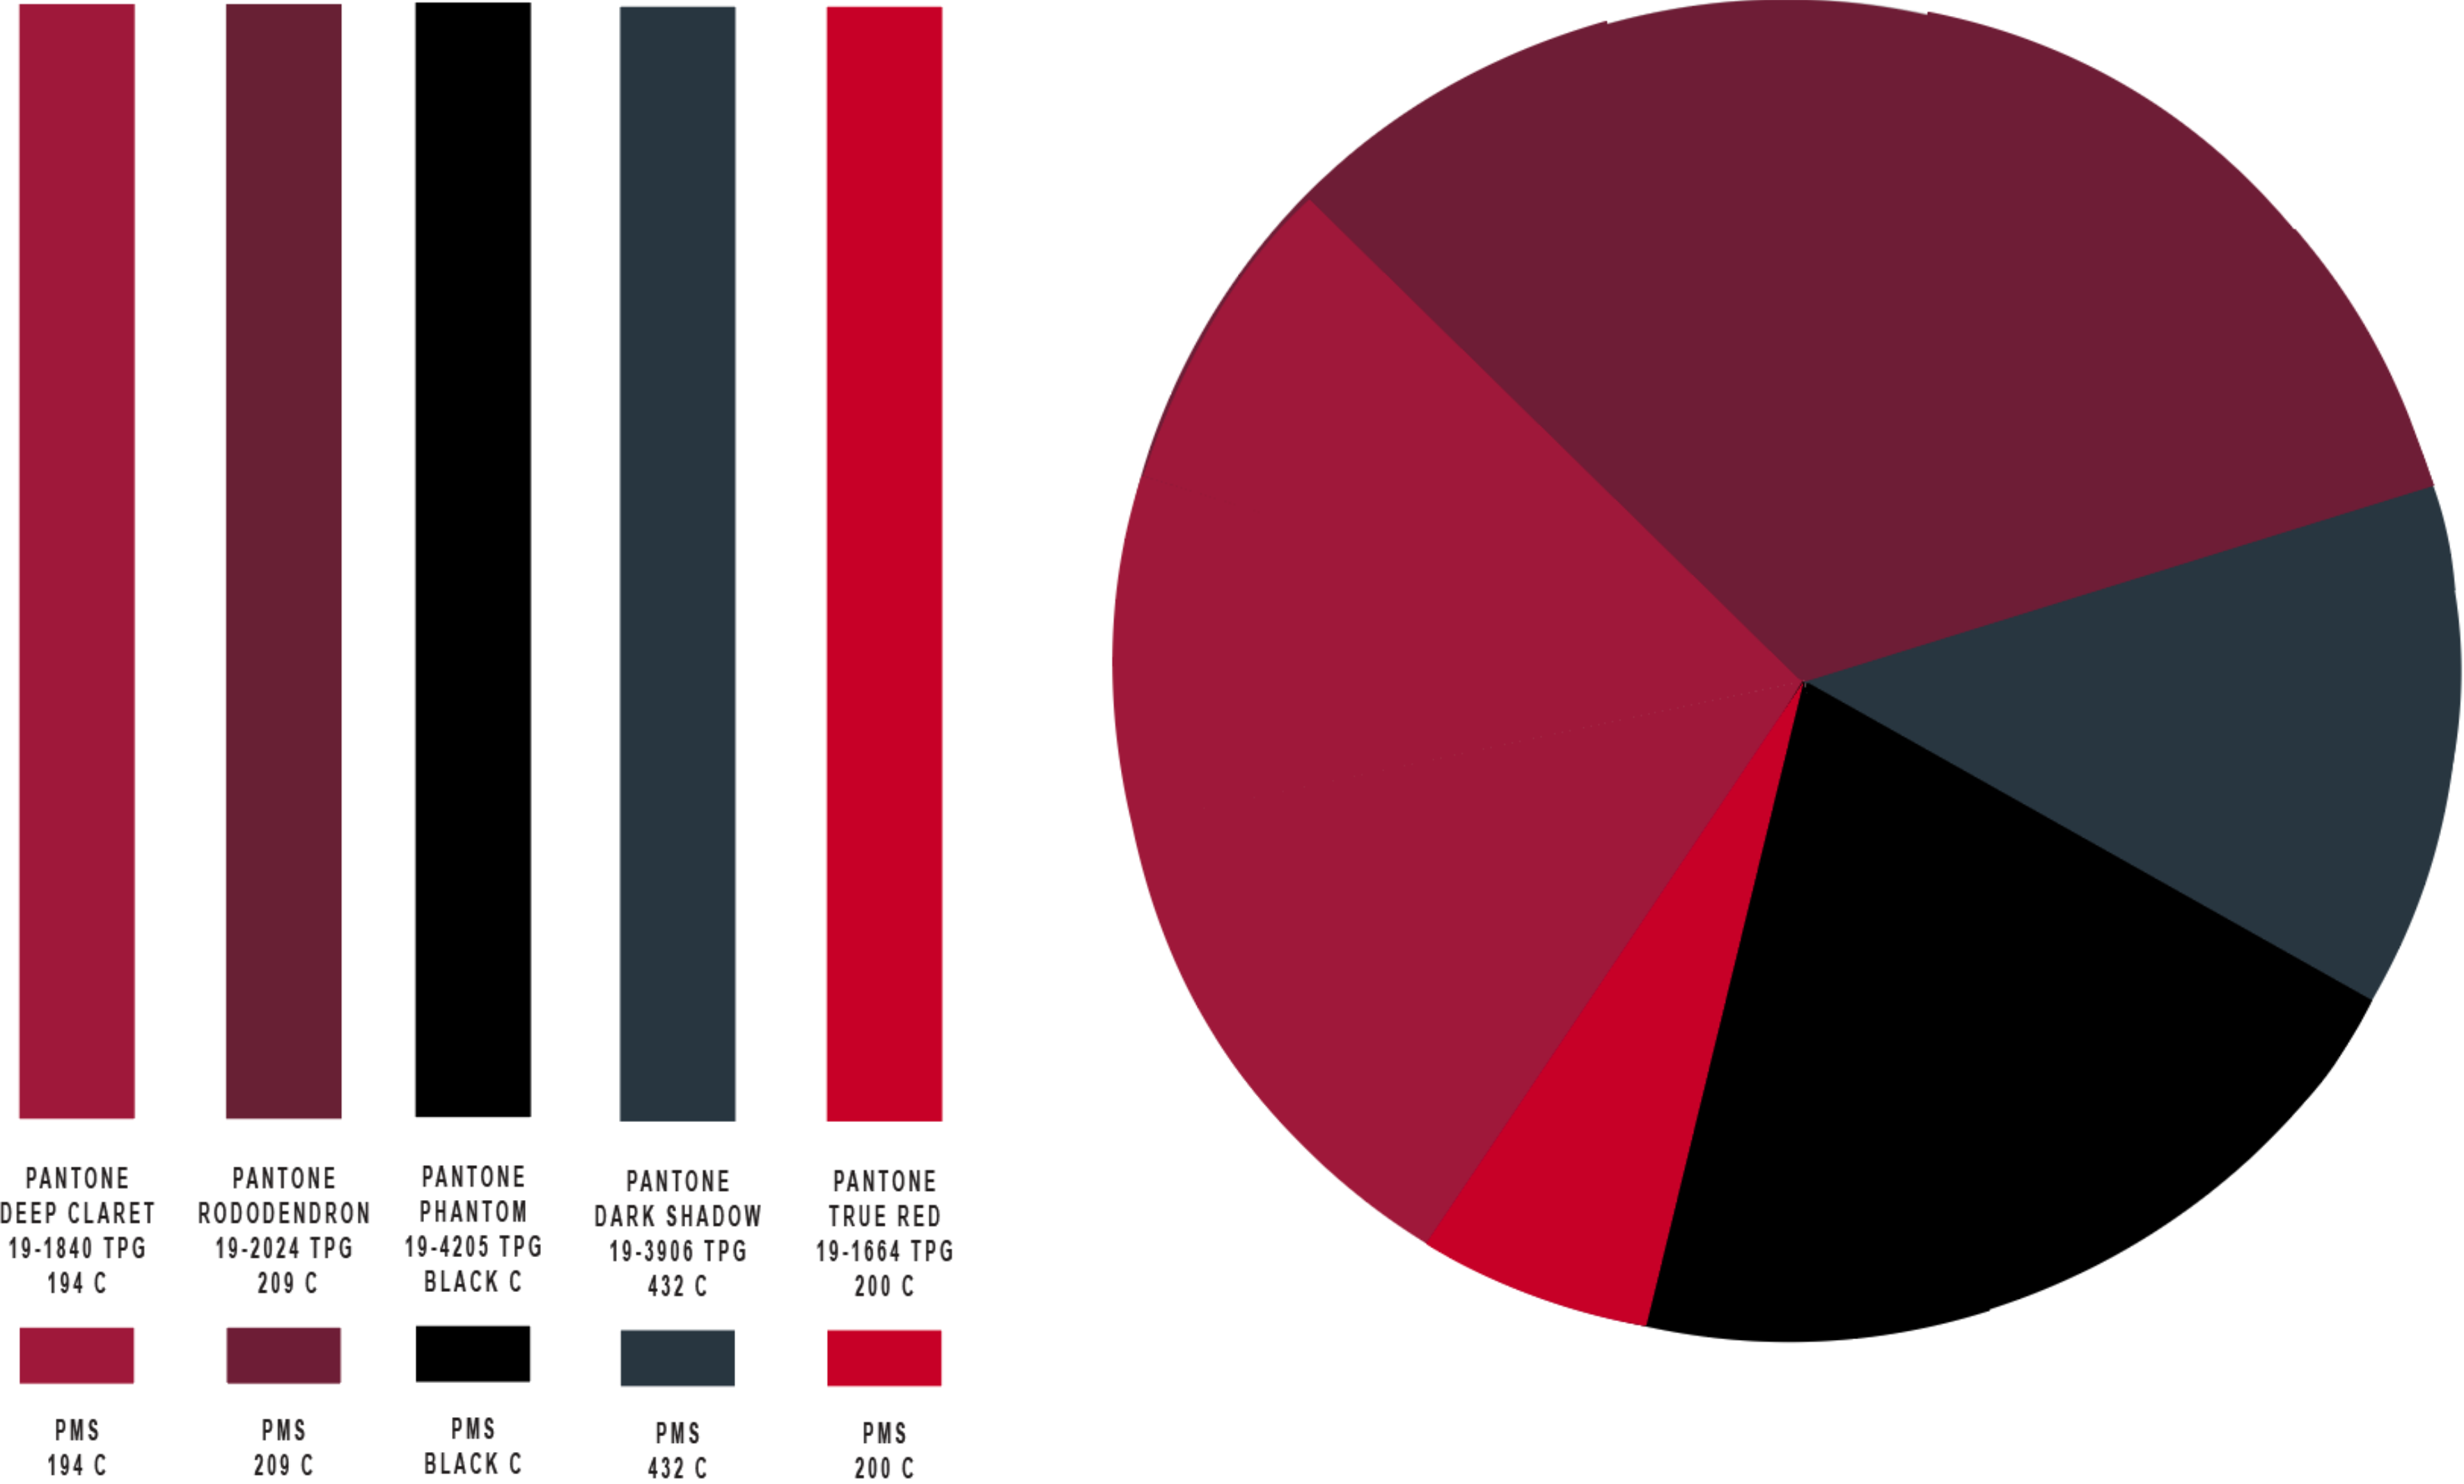

Q4 FY24
COLOR STORY: SCARLET WITCH
COLOR PALETTE