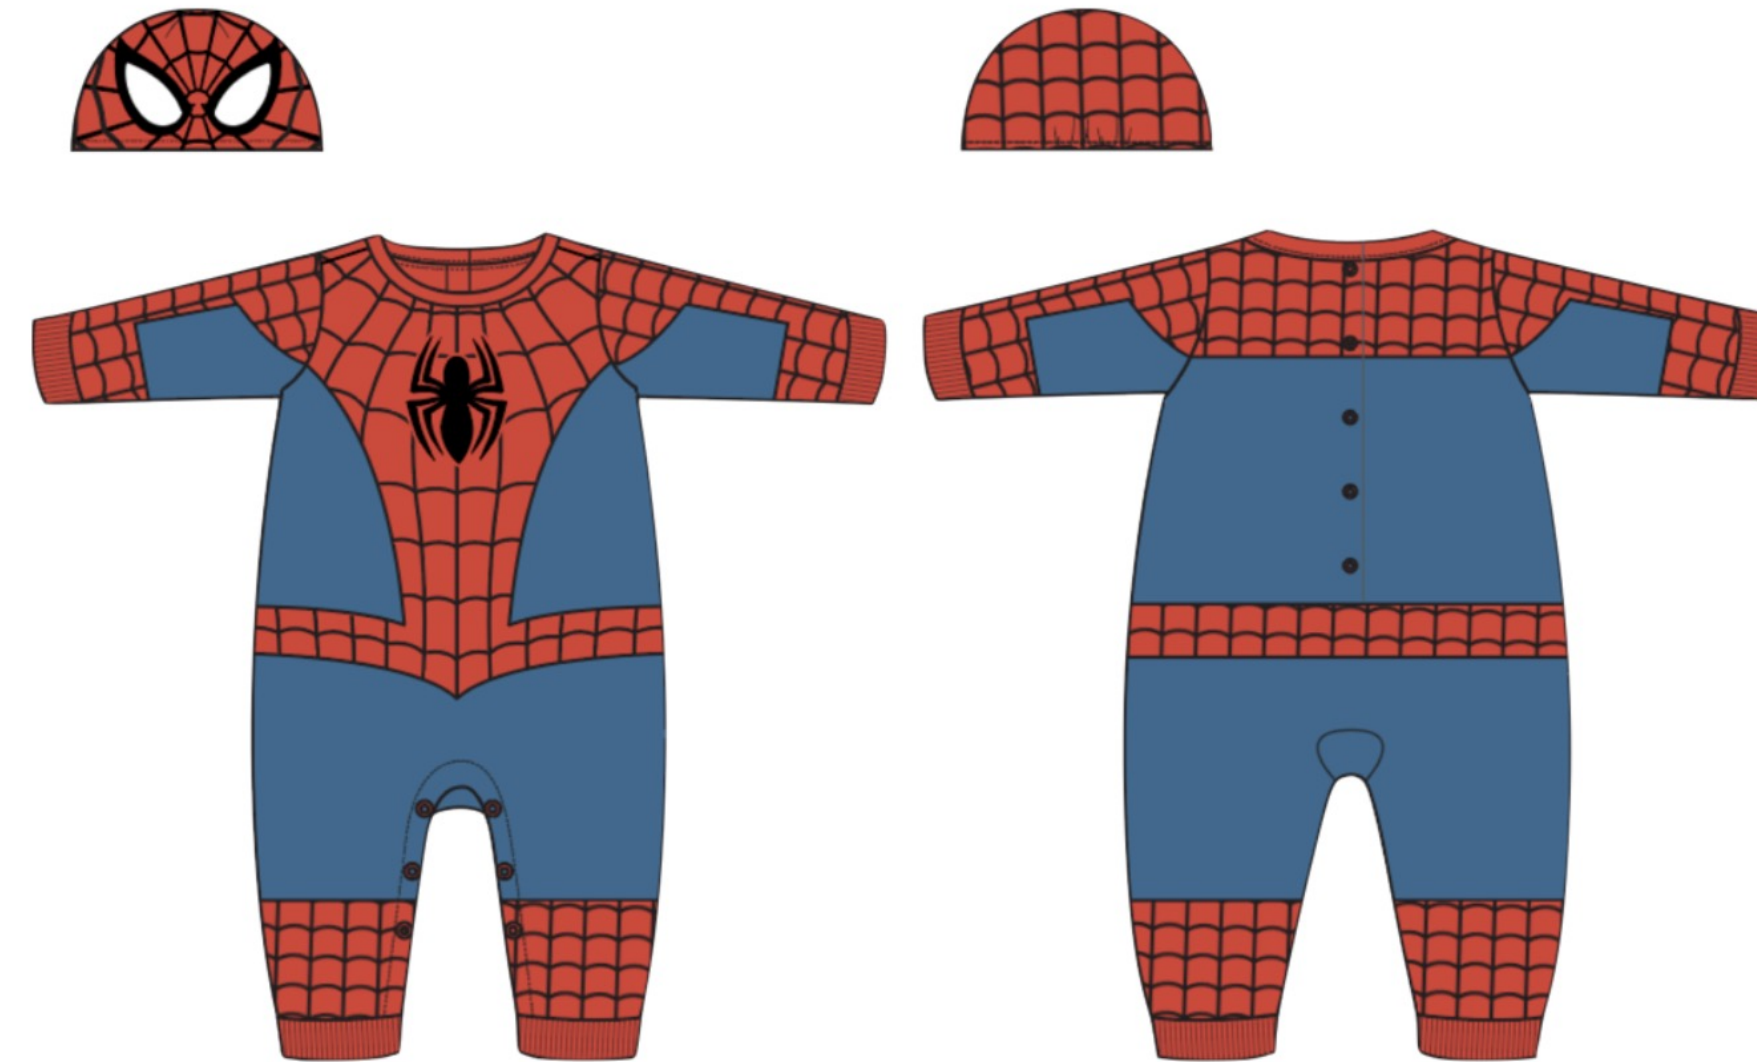

**Q4 FY24**  
**CHARACTER ESSENTIALS: SPIDER-MAN & MILES**  
 YOUTH UNISEX APPAREL

**SMCE AMZNG PRGA T YTH**

GRC# 1000021245

MSRP \$24.99

- *Art Application: Screen Print & Puff Print*
  - *Details: Slight Drop Sleeve, Back Neck Tape*
  - *Fabric: Main Body – 60/40 Organic Cotton / Recycled Poly, 1x1 Rib*
  - *Weight: Main Body – 180gsm, 1x1 Rib - 200gsm*
  - *Sizes: XXS(3)-XL(14)*
  - *Set: 07/01/2024 | Out Date: 06/28/2025*
  - *Packaging Type | None*
- Global O&O and FBM*

**SM RMPR CSTM ST INFT**

GRC# 1000088006

MSRP \$34.99

- *Art Application: Screen Print & Embroidery, Patent PU Eyes*
  - *Details: Romper with Back Ring Snaps*
  - *Fabric: 100% Cotton*
  - *Weight: Main Body – 200gsm Interlock, 1x1 Rib 200gsm*
  - *Sizes: 0-3 to 18-24mo*
  - *Set: 07/01/2024 | Out Date: 12/28/2024*
  - *Packaging Type | None*
- Global O&O and FBM*