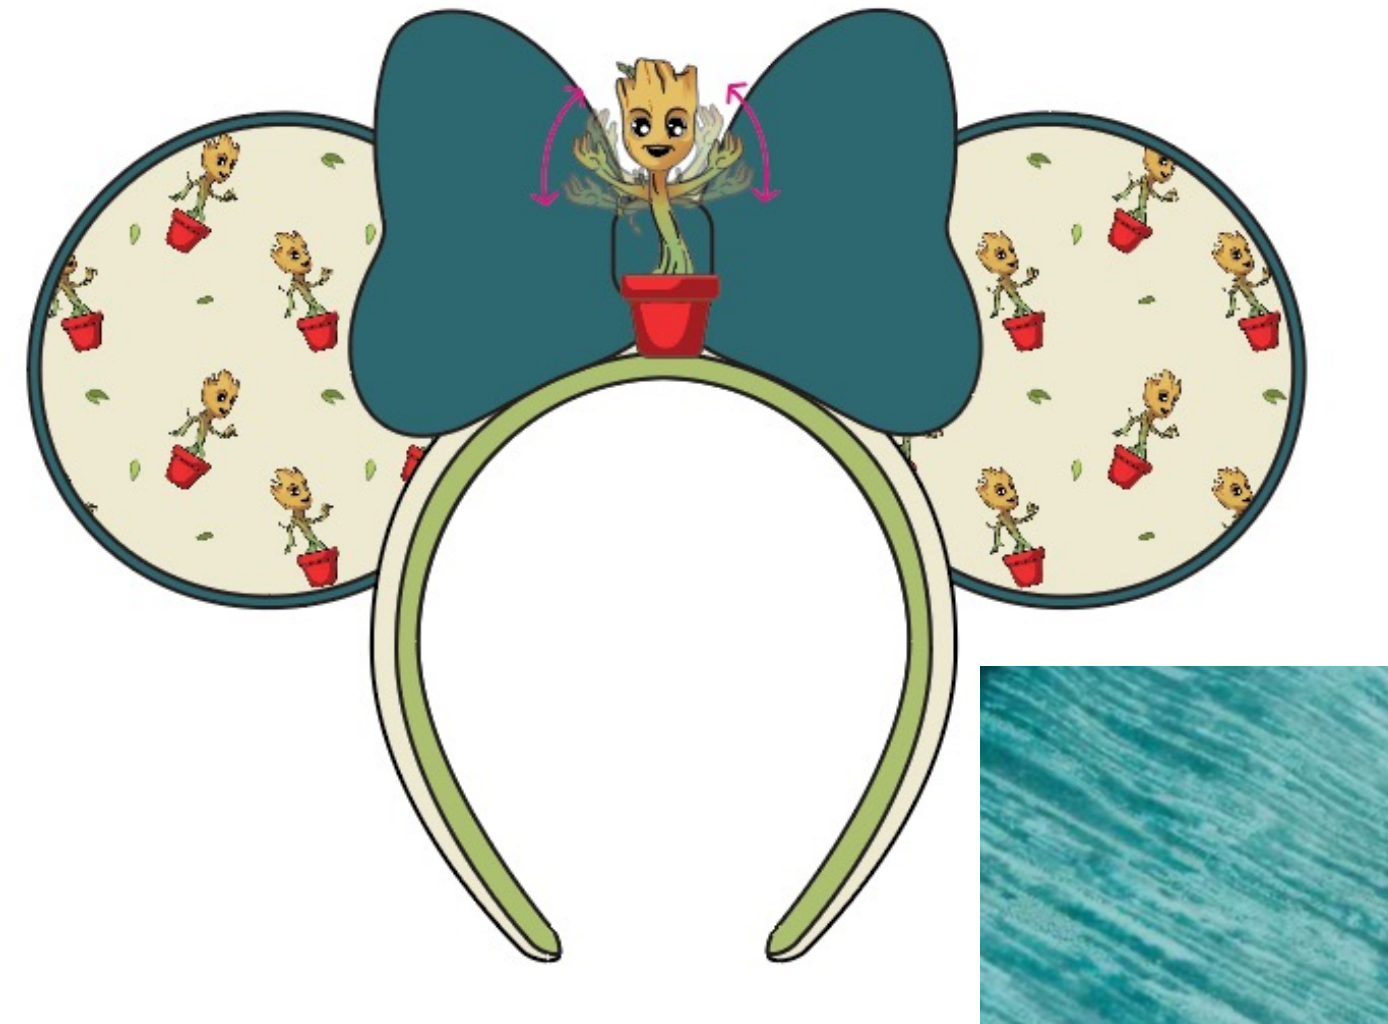

Global O&O and FBM

**Q4 FY24**  
**GROOT EVERGREEN**  
 ADULT ACCESSORIES

MERCH  
 MAINSTREAMER

LINING

**GROOT 424 LF MBKPK**

GRC# 1000021453

MSRP \$85.00

- Art Application:
- Details:
- Dimensions:
- Materials:
- Sizing: N/A
- Set: 07/01/2024 | Out Date: 06/27/2026
- Packaging | TBD
- Global O&O

**GROOT 424 ERHDBD ADL**

GRC# 1000021452

MSRP \$29.99

- Art Application: AOP on ears, textured velvet fabric bow. Groot is enamel badge on center of bow.. His arms will pivot so they move around as you walk so it looks like he's dancing.
- Details:
- Dimensions:
- Materials:
- Sizing: One Size
- Set: 07/01/2024 | Out Date: 06/27/2026
- Packaging | TBD
- Global O&O