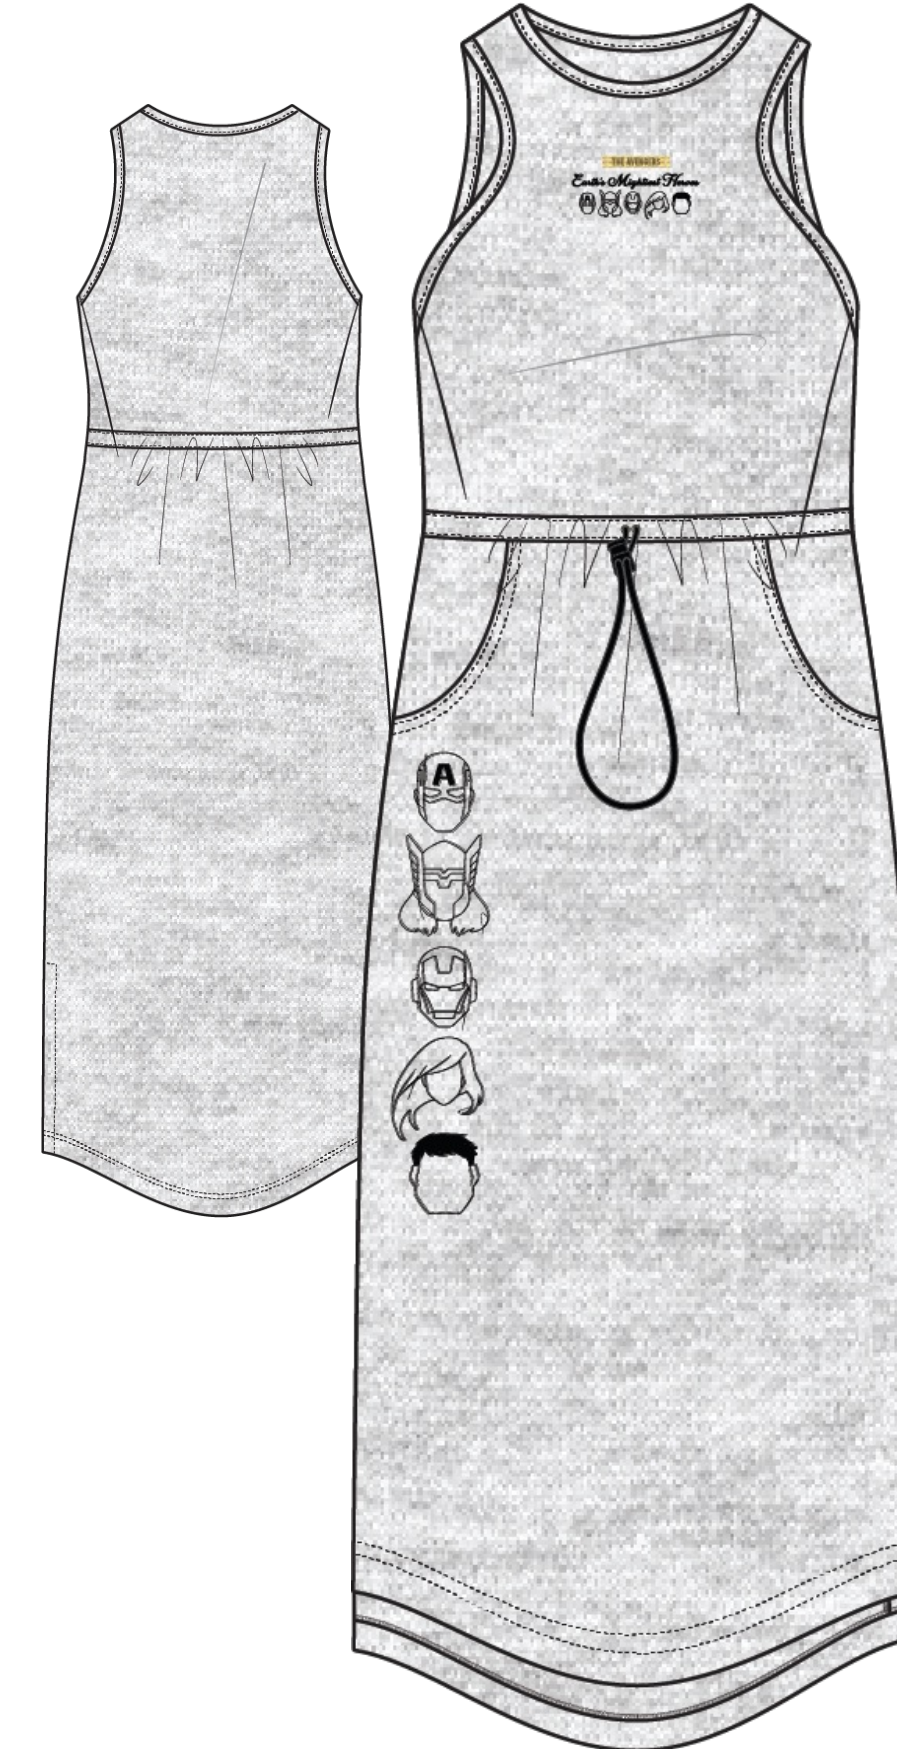

MARVEL 424 DRESS ADL

GRC# 1000021517

MSRP $69.99

- ▸ Art Application: Chest & Skirt Art: Soft Hand Screen Print, Embroidered Verbiage, Tacked On Metal Plate
- ▸ Details: Side Slit At SS, High/Lo Hem, Draw Chord At Waist
- ▸ Fabric: 60/40 Cotton/ Poly French Terry
- Weight: 240 GSM