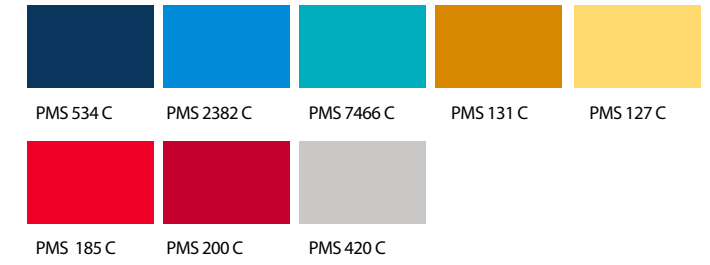

#### COLORS:

REFERENCE IMAGE:

KEYLINE REPRESENTS ARTWORK CROPPING.  
 DO NOT REPRODUCE.

FMA		VERSION
#	REVISION	DATE

**MARVEL**

**FMA**

STYLE NUMBER: 1000004628	SEASON: Q2 24
DESIGNER/PD LEAD: JESSICA CASTANEDA	FRANCHISE: MARVEL
DEPARTMENT: YOUTH FASHION	ITEM/DESCRIPTION: MFS24 SWM SM TRNK YTH

TECHNIQUE SUMMARY

**TECHNIQUE SUMMARY:**

**FRONT RIGHT LEG ART**  
RUBBER PATCH

ART TO HAVE 2 ART SIZES  
ART SIZE IS NOT FINAL  
FINAL SIZING TO BE VERIFIED ON FIT SAMPLE

COLORS:

REFERENCE IMAGE:

**FMA**

VERSION

# REVISION

DATE

BACKGROUND COLOR SHOWN FOR CORRECT DISPLAY OF ARTWORK.  
DO NOT REPRODUCE.

**MARVEL**

**FMA**

TECHNIQUE SUMMARY

STYLE NUMBER: 1000004628	SEASON: Q2 24
DESIGNER/PD LEAD: JESSICA CASTANEDA	FRANCHISE: MARVEL
DEPARTMENT: YOUTH FASHION	ITEM/DESCRIPTION: MFS24 SWM SM TRNK YTH

**TECHNIQUE SUMMARY:**

**BACK ART**  
SUBLIMATION

ART TO HAVE 2 ART SIZES  
ART SIZE IS NOT FINAL  
FINAL SIZING TO BE VERIFIED ON FIT SAMPLE

COLORS:

REFERENCE IMAGE:

KEYLINE REPRESENTS ARTWORK CROPPING.  
DO NOT REPRODUCE.