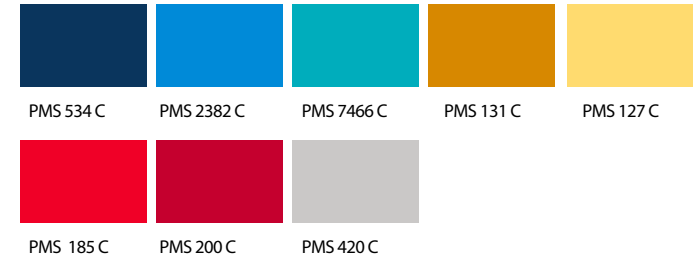

FMA

STYLE NUMBER: 1000004628	SEASON: Q2 24
DESIGNER/PD LEAD: JESSICA CASTANEDA	FRANCHISE: MARVEL
DEPARTMENT: YOUTH FASHION	ITEM/DESCRIPTION: MFS24 SWM SM TRNK YTH

TECHNIQUE SUMMARY

TECHNIQUE SUMMARY:

FRONT ART SUBLIMATION

ART TO HAVE 2 ART SIZES
ART SIZE IS NOT FINAL
FINAL SIZING TO BE VERIFIED ON FIT SAMPLE

COLORS: