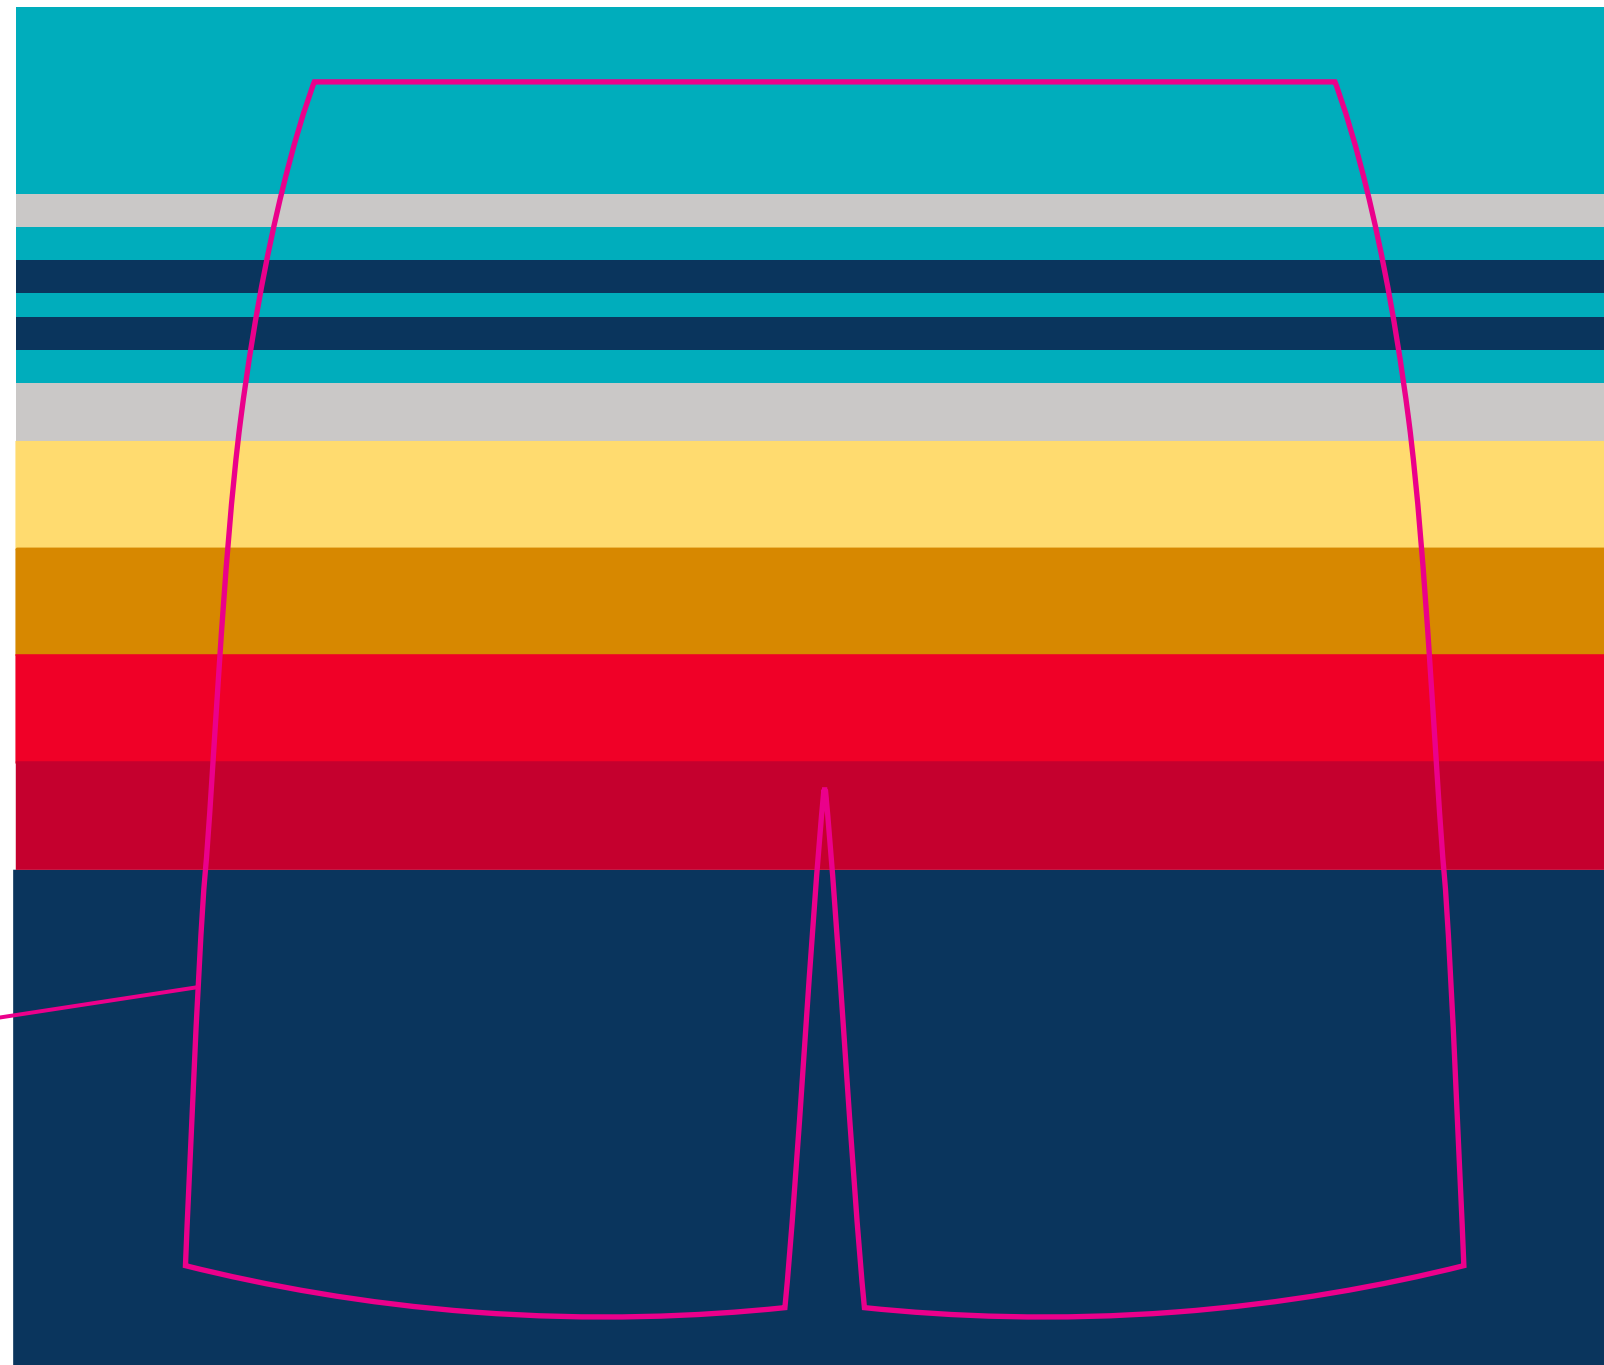

GROUND COLOR(S):

PATTERN 'A'      PANTONE  
PMS 7466 C

#### FRONT ART SUBLIMATION

ART TO HAVE 2 ART SIZES  
 ART SIZE IS NOT FINAL  
 FINAL SIZING TO BE VERIFIED ON FIT SAMPLE

#### COLORS:

REFERENCE IMAGE:

KEYLINE REPRESENTS ARTWORK CROPPING.  
 DO NOT REPRODUCE.

FMA		VERSION
#	REVISION	DATE

**MARVEL**

**FMA**

STYLE NUMBER: 1000004628	SEASON: Q2 24
DESIGNER/PD LEAD: JESSICA CASTANEDA	FRANCHISE: MARVEL
DEPARTMENT: YOUTH FASHION	ITEM/DESCRIPTION: MFS24 SWM SM TRNK YTH

TECHNIQUE SUMMARY

**TECHNIQUE SUMMARY:**

**FRONT RIGHT LEG ART**  
RUBBER PATCH

ART TO HAVE 2 ART SIZES  
ART SIZE IS NOT FINAL  
FINAL SIZING TO BE VERIFIED ON FIT SAMPLE

COLORS:

REFERENCE IMAGE:

**FMA**

VERSION