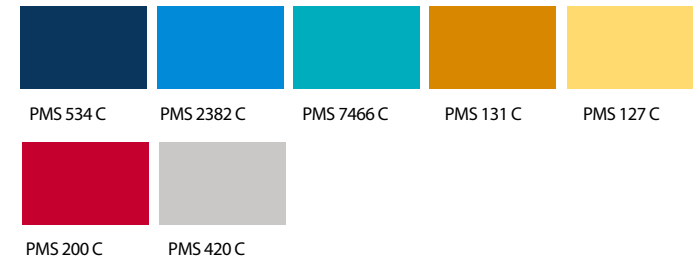

#### FRONT ART SUBLIMATION

ART TO HAVE 2 ART SIZES  
 ART SIZE IS NOT FINAL  
 FINAL SIZING TO BE VERIFIED ON FIT SAMPLE

#### COLORS:

REFERENCE IMAGE:

KEYLINE REPRESENTS ARTWORK CROPPING.  
 DO NOT REPRODUCE.

FMA		VERSION
#	REVISION	DATE

**MARVEL**

**FMA**

STYLE NUMBER: 1000004628	SEASON: Q2 24
DESIGNER/PD LEAD: JESSICA CASTANEDA	FRANCHISE: MARVEL
DEPARTMENT: YOUTH FASHION	ITEM/DESCRIPTION: MFS24 SWM SM TRNK YTH

TECHNIQUE SUMMARY

**TECHNIQUE SUMMARY:**

**FRONT RIGHT LEG ART**  
RUBBER PATCH

ART TO HAVE 2 ART SIZES  
ART SIZE IS NOT FINAL  
FINAL SIZING TO BE VERIFIED ON FIT SAMPLE

COLORS:

REFERENCE IMAGE:

**FMA**

VERSION

# REVISION

DATE

BACKGROUND COLOR SHOWN FOR CORRECT DISPLAY OF ARTWORK.  
DO NOT REPRODUCE.

**MARVEL**

**FMA**

TECHNIQUE SUMMARY

STYLE NUMBER: 1000004628	SEASON: Q2 24
DESIGNER/PD LEAD: JESSICA CASTANEDA	FRANCHISE: MARVEL
DEPARTMENT: YOUTH FASHION	ITEM/DESCRIPTION: MFS24 SWM SM TRNK YTH