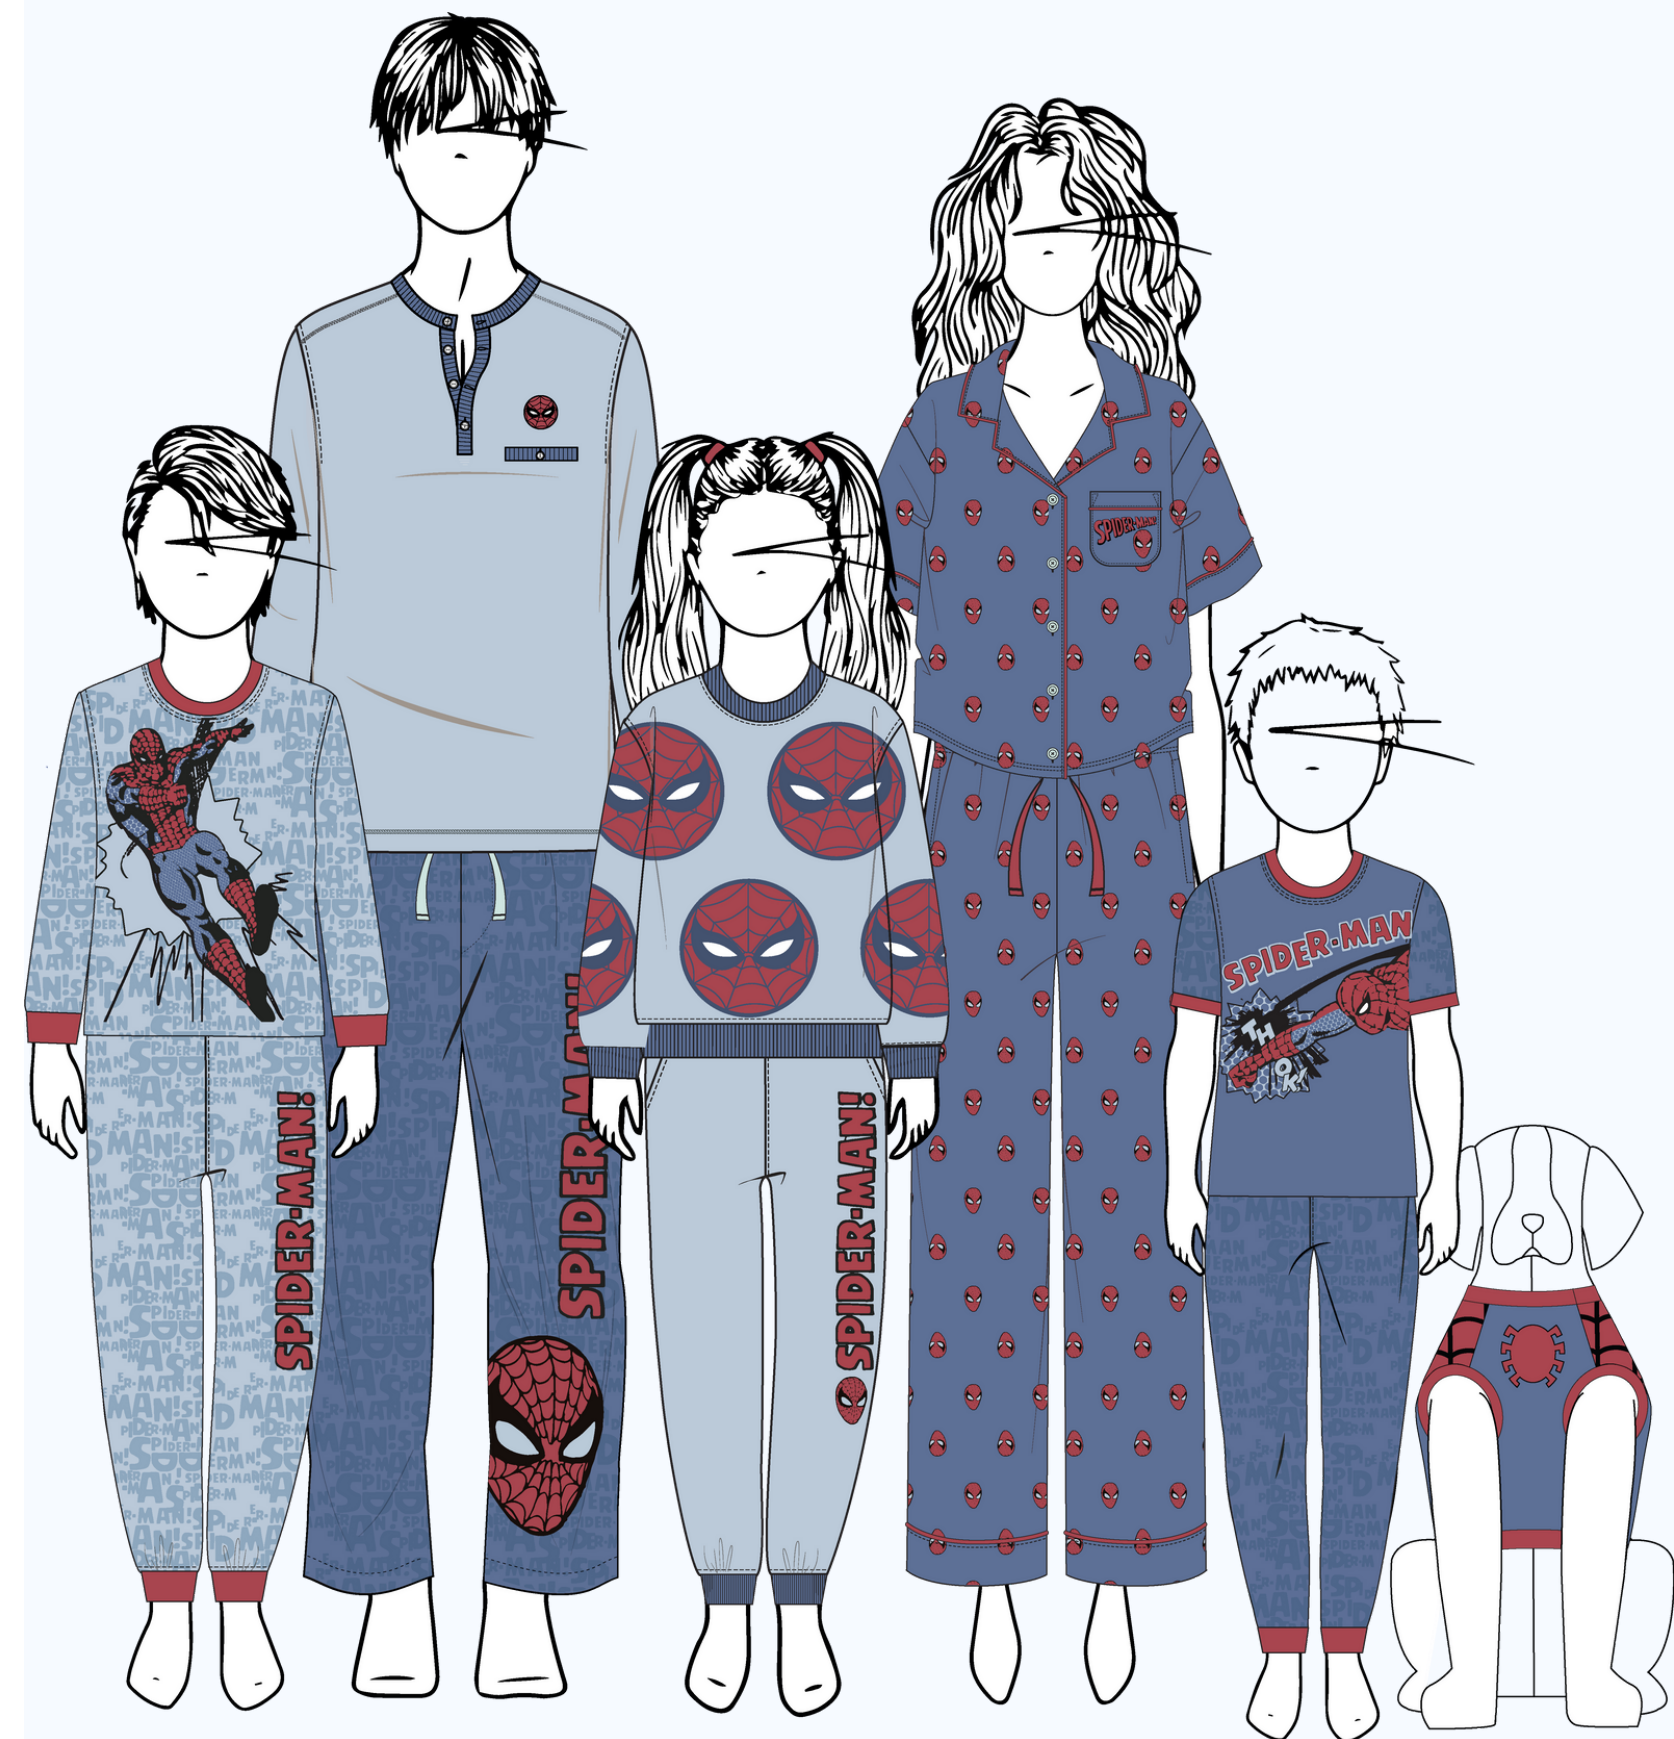

A Spider-Man character in his red and blue suit is positioned on the left side of the image. He is shown from the waist up, with his right hand raised in a fist and his left hand open, palm facing forward. He is looking towards the center of the image.

SPIDER-MAN!

FAMILY SLEEP

A Spider-Man character in his red and blue suit is positioned on the right side of the image. He is shown from the waist up, with his right hand open, palm facing forward, and his left hand partially visible. He is looking towards the center of the image.

SPIDER-MAN!

FAMILY SLEEP

- Launch a full family sleep statement for the Q1 gifting time frame
- Program will be complimentary to Spider-Man Fall collection so that they can sit together on the floor
- Category refreshes will happen throughout the year for seasonality and executed in alignment with our broader cross brand sleep strategy
- Will connect with EMEA and other channels on if variants are required

SHORT SLEEVE/PANT SLEEP
SET WOMEN'S
GRC#1000004844
MSRP \$54.99

SPIDER-MAN FAMILY SLEEP ✨

LONG SLEEVE/PANT SLEEP
SET BOY'S
GRC#1000004848
MSRP \$34.99

SHORT SLEEVE/PANT SLEEP
SET BOY'S
GRC#1000004849
MSRP \$34.99