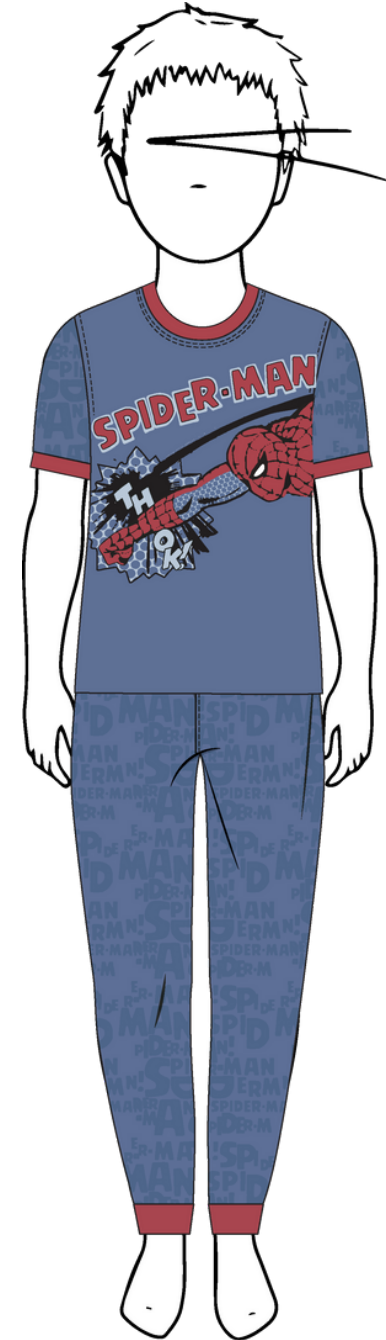

A Spider-Man character in his red and blue suit is positioned on the left side of the image. He is shown from the waist up, with his right hand raised in a fist and his left hand open, palm facing forward. He is looking towards the center of the image.

SPIDER-MAN!

FAMILY SLEEP

A Spider-Man character in his red and blue suit is positioned on the right side of the image. He is shown from the waist up, with his right hand open, palm facing forward, and his left hand partially visible. He is looking towards the center of the image.

STARRING:
SPIDER-MAN!

STARRING:
SPIDER-MAN!

SPIDER-MAN!
ANS PIDER-MAN!
SPIDER-MAN!
SPIDER-
-MAN! MAN SPIDER
AN! SP!
SPIDER

**MARVEL
TALES
SPIDER-MAN!**

MARVEL

SPIDER-MAN FAMILY SLEEP

MEN'S SLEEP SET
GRC#1000004843
MSRP \$54.99

SHORT SLEEVE/PANT SLEEP
SET WOMEN'S
GRC#1000004844
MSRP \$54.99

SPIDER-MAN FAMILY SLEEP ✨

LONG SLEEVE/PANT SLEEP
SET BOY'S
GRC#1000004848
MSRP \$34.99

SHORT SLEEVE/PANT SLEEP
SET BOY'S
GRC#1000004849
MSRP \$34.99