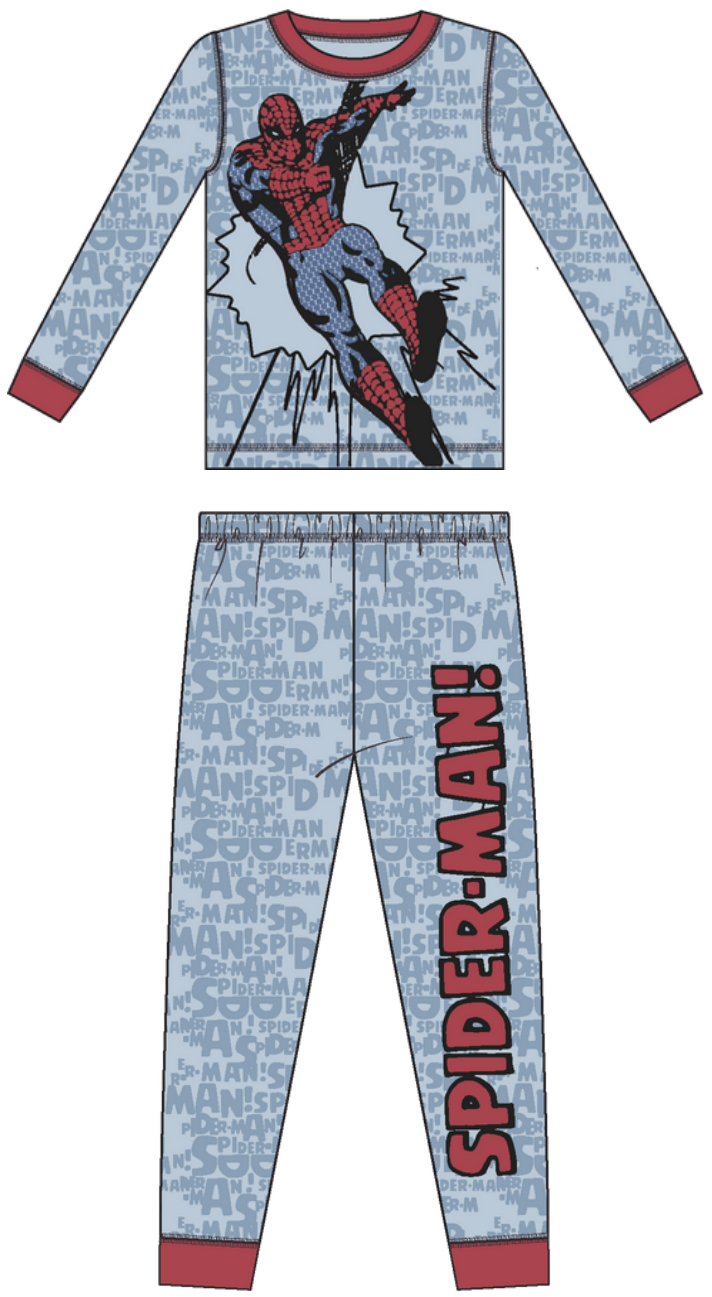

A Spider-Man character in his red and blue suit is positioned on the left side of the image. He is shown from the waist up, with his right hand raised in a fist and his left hand open, palm facing forward. He is looking towards the center of the image.

SPIDER-MAN!

FAMILY SLEEP

A Spider-Man character in his red and blue suit is positioned on the right side of the image. He is shown from the waist up, with his right hand open, palm facing forward, and his left hand partially visible. He is looking towards the center of the image.

STARRING:
SPIDER-MAN!

STARRING:
SPIDER-MAN!

SPIDER-MAN!
ANS PIDER-MAN!
SPIDER-MAN!
SPIDER-
-MAN! MAN SPIDER
AN! SP!
SPIDER

**MARVEL
TALES
SPIDER-MAN!**

MARVEL

SPIDER-MAN FAMILY SLEEP

MEN'S SLEEP SET
GRC#1000004843
MSRP \$54.99

SHORT SLEEVE/PANT SLEEP
SET WOMEN'S
GRC#1000004844
MSRP \$54.99

SPIDER-MAN FAMILY SLEEP ✨

LONG SLEEVE/PANT SLEEP
SET BOY'S
GRC#1000004848
MSRP \$34.99

SHORT SLEEVE/PANT SLEEP
SET BOY'S
GRC#1000004849
MSRP \$34.99