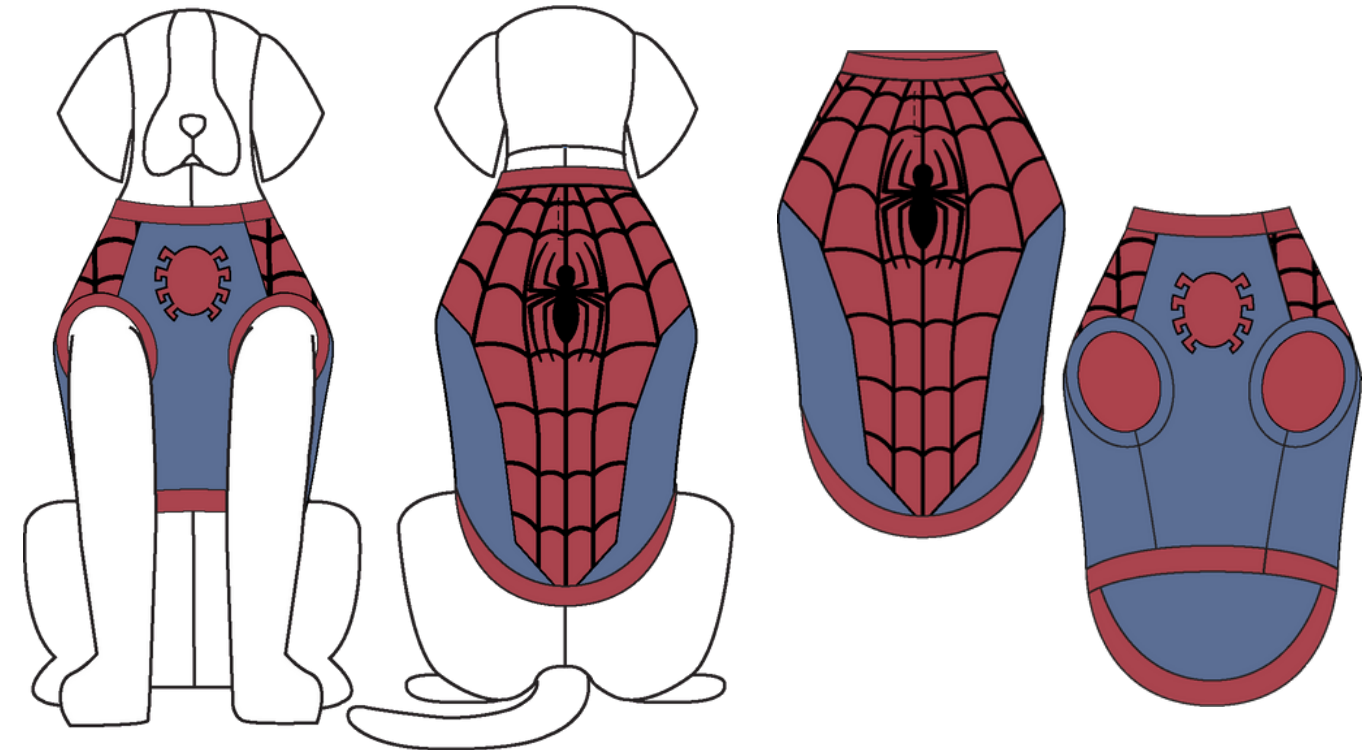

A Spider-Man character in his red and blue suit is positioned on the left side of the image. He is shown from the waist up, with his right hand raised in a fist and his left hand open, palm facing forward. He is looking towards the center of the image.

SPIDER-MAN!

FAMILY SLEEP

A Spider-Man character in his red and blue suit is positioned on the right side of the image. He is shown from the waist up, with his right hand open, palm facing forward, and his left hand partially visible. He is looking towards the center of the image.

SHORT SLEEVE/PANT SLEEP
SET WOMEN'S
GRC#1000004844
MSRP \$54.99

SPIDER-MAN FAMILY SLEEP ✨

LONG SLEEVE/PANT SLEEP
SET BOY'S
GRC#1000004848
MSRP \$34.99

SHORT SLEEVE/PANT SLEEP
SET BOY'S
GRC#1000004849
MSRP \$34.99

SPIDER-MAN FAMILY SLEEP

YOUTH LOUNGE SET
GRC#1000004857
MSRP \$54.99

PET SLEEPWEAR TOP
GRC#1000004447
MSRP \$39.99

SPIDER-MAN FAMILY SLEEP